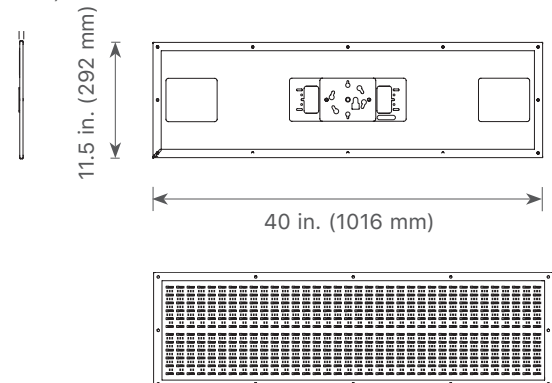

SPECIFICATIONS

Product Name: LiteMat Spectrum 2L

Item Number: LMG-SPECTRUM-TWO-L-KIT

Power: 100W

Voltage Input: 48 VDC Power, 5 VDC Signal (PDX Connector)

Current: 2.08A

CCT Range: 2000K-11,000K

CRI: 95+

Dimensions: Height: 11.5 in. (292 mm)

Width: 40 in. (1016 mm)

Depth: 0.9 in. (23 mm)

Operating Temperature: -10°C to +50°C (-14°F to +122°F)

Cable: Attached PDX Cable, 36 in. lead

Mount: LiteGear LiteMount

IP Rating: 20

Certifications: N/A

0.9 in.
(23 mm)

PHOTOMETRIC DATA

	24 in. FC (spread, in.)	61 cm. Lux (spread, cm.)	36 in. FC (spread, in.)	91 cm Lux (spread, cm.)	48 in. FC (spread, in.)	122 cm. Lux (spread, cm.)	60 in. FC (spread, in.)	152 cm Lux (spread, cm.)	72 in. FC (spread, in.)	183 cm. Lux (spread, cm.)
2000K	256 (58.2 x 68.6)	2751 (148 x 174)	114 (87.3 x 102.8)	1223 (222 x 261)	64 (116.5 x 137.1)	688 (296 x 348)	41 (145.6 x 171.4)	440 (370 x 435)	28 (174.7 x 205.7)	306 (444 x 522)
2600K	488 (56.2 x 62.6)	5253 (143 x 159)	217 (84.3 x 93.8)	2335 (214 x 238)	122 (112.4 x 125.1)	1313 (285 x 318)	78 (140.5 x 156.4)	840 (357 x 397)	54 (168.6 x 187.7)	584 (428 x 477)
4300K	616 (54.3 x 62.6)	6631 (138 x 159)	274 (81.4 x 93.8)	2947 (207 x 238)	154 (108.5 x 125.1)	1658 (276 x 318)	99 (135.6 x 156.4)	1061 (344 x 397)	68 (162.8 x 187.7)	737 (414 x 477)
6000K	616 (55.2 x 63.7)	6631 (140 x 162)	274 (82.8 x 95.5)	2947 (210 x 242)	154 (110.4 x 127.4)	1658 (280 x 324)	99 (138 x 159.2)	1061 (351 x 404)	68 (165.7 x 191.1)	737 (418 x 485)
11000K	592 (56.2 x 64.9)	6372 (143 x 165)	263 (84.3 x 97.3)	2832 (214 x 247)	148 (112.4 x 129.7)	1593 (285 x 724)	95 (140.5 x 162.2)	1020 (357 x 412)	66 (168.6 x 194.6)	708 (428 x 494)