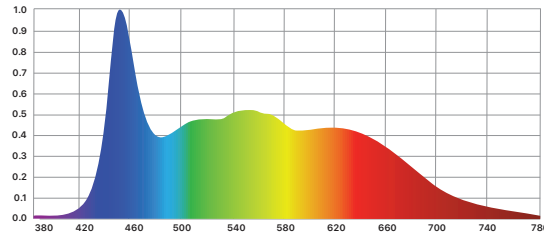

COLOR RENDERING INDEX

DayLite

ACCESSORIES

Skirt

LMA-TWO-L-SKIRT	LMA-TWO-SKIRT

Control

LMA-TWO-L-LC-SNAPGRID40	Snapgrid
LMA-TWO-L-LC-GRID	Parasquare Louver
LMA-TWO-L-LC-PG15	Polygrid 15°
LMA-TWO-L-LC-PG30	Polygrid 30°
LMA-TWO-L-LC-PG60	Polygrid 60°
LMA-TWO-L-LC-PG90	Polygrid 90°

Diffusion

LMA-TWO-L-DIFF-F	Full Diffusion
LMA-TWO-L-DIFF-H	Half Diffusion
LMA-TWO-L-DIFF-Q	Quarter Diffusion

Mount

LMA-LITEMOUNT	LiteMount

Cable

CA-PDX-EXT-25	PDX Extension Cable 25 ft.
CA-PDX-EXT-50	PDX Extension Cable 50 ft.

Bag

LMA-TWO-L-BAG	KitBag