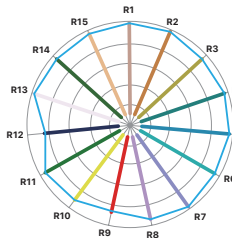

IP Rating: 20

Certifications: N/A

0.9 in.
(23 mm)

PHOTOMETRIC DATA

	24 in. FC (spread, in.)	61 cm. Lux (spread, cm.)	36 in. FC (spread, in.)	91 cm Lux (spread, cm.)	48 in. FC (spread, in.)	122 cm. Lux (spread, cm.)	60 in. FC (spread, in.)	152 cm Lux (spread, cm.)	72 in. FC (spread, in.)	183 cm. Lux (spread, cm.)
2000K	256 (58.2 x 68.6)	2751 (148 x 174)	114 (87.3 x 102.8)	1223 (222 x 261)	64 (116.5 x 137.1)	688 (296 x 348)	41 (145.6 x 171.4)	440 (370 x 435)	28 (174.7 x 205.7)	306 (444 x 522)
2600K	488 (56.2 x 62.6)	5253 (143 x 159)	217 (84.3 x 93.8)	2335 (214 x 238)	122 (112.4 x 125.1)	1313 (285 x 318)	78 (140.5 x 156.4)	840 (357 x 397)	54 (168.6 x 187.7)	584 (428 x 477)
4300K	616 (54.3 x 62.6)	6631 (138 x 159)	274 (81.4 x 93.8)	2947 (207 x 238)	154 (108.5 x 125.1)	1658 (276 x 318)	99 (135.6 x 156.4)	1061 (344 x 397)	68 (162.8 x 187.7)	737 (414 x 477)
6000K	616 (55.2 x 63.7)	6631 (140 x 162)	274 (82.8 x 95.5)	2947 (210 x 242)	154 (110.4 x 127.4)	1658 (280 x 324)	99 (138 x 159.2)	1061 (351 x 404)	68 (165.7 x 191.1)	737 (418 x 485)
11000K	592 (56.2 x 64.9)	6372 (143 x 165)	263 (84.3 x 97.3)	2832 (214 x 247)	148 (112.4 x 129.7)	1593 (285 x 724)	95 (140.5 x 162.2)	1020 (357 x 412)	66 (168.6 x 194.6)	708 (428 x 494)

COLOR RENDERING INDEX

Tungsten

COLOR RENDERING INDEX

DayLite

ACCESSORIES

Skirt

LMA-TWO-L-SKIRT	LMA-TWO-SKIRT
-----------------	---------------

Control

LMA-TWO-L-LC-SNAPGRID40	Snapgrid
LMA-TWO-L-LC-GRID	Parasquare Louver
LMA-TWO-L-LC-PG15	Polygrid 15°
LMA-TWO-L-LC-PG30	Polygrid 30°
LMA-TWO-L-LC-PG60	Polygrid 60°
LMA-TWO-L-LC-PG90	Polygrid 90°

Diffusion