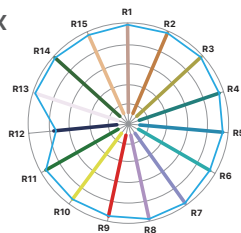

IP Rating: 20

Certifications: N/A

0.9 in.
(23 mm)

PHOTOMETRIC DATA

	24 in. FC (spread, in.)	61 cm. Lux (spread, cm.)	36 in. FC (spread, in.)	91 cm Lux (spread, cm.)	48 in. FC (spread, in.)	122 cm. Lux (spread, cm.)	60 in. FC (spread, in.)	152 cm Lux (spread, cm.)	72 in. FC (spread, in.)	183 cm. Lux (spread, cm.)
2000K	256 (58.2 x 68.6)	2751 (148 x 174)	114 (87.3 x 102.8)	1223 (222 x 261)	64 (116.5 x 137.1)	688 (296 x 348)	41 (145.6 x 171.4)	440 (370 x 435)	28 (174.7 x 205.7)	306 (444 x 522)
2600K	488 (56.2 x 62.6)	5253 (143 x 159)	217 (84.3 x 93.8)	2335 (214 x 238)	122 (112.4 x 125.1)	1313 (285 x 318)	78 (140.5 x 156.4)	840 (357 x 397)	54 (168.6 x 187.7)	584 (428 x 477)
4300K	616 (54.3 x 62.6)	6631 (138 x 159)	274 (81.4 x 93.8)	2947 (207 x 238)	154 (108.5 x 125.1)	1658 (276 x 318)	99 (135.6 x 156.4)	1061 (344 x 397)	68 (162.8 x 187.7)	737 (414 x 477)
6000K	616 (55.2 x 63.7)	6631 (140 x 162)	274 (82.8 x 95.5)	2947 (210 x 242)	154 (110.4 x 127.4)	1658 (280 x 324)	99 (138 x 159.2)	1061 (351 x 404)	68 (165.7 x 191.1)	737 (418 x 485)
11000K	592 (56.2 x 64.9)	6372 (143 x 165)	263 (84.3 x 97.3)	2832 (214 x 247)	148 (112.4 x 129.7)	1593 (285 x 724)	95 (140.5 x 162.2)	1020 (357 x 412)	66 (168.6 x 194.6)	708 (428 x 494)

COLOR RENDERING INDEX

Tungsten

COLOR RENDERING INDEX

DayLite

ACCESSORIES

Skirt

LMA-TWO-L-SKIRT	LMA-TWO-SKIRT
-----------------	---------------

Control

LMA-TWO-L-LC-SNAPGRID40	Snapgrid
LMA-TWO-L-LC-GRID	Parasquare Louver
LMA-TWO-L-LC-PG15	Polygrid 15°
LMA-TWO-L-LC-PG30	Polygrid 30°
LMA-TWO-L-LC-PG60	Polygrid 60°
LMA-TWO-L-LC-PG90	Polygrid 90°

Diffusion