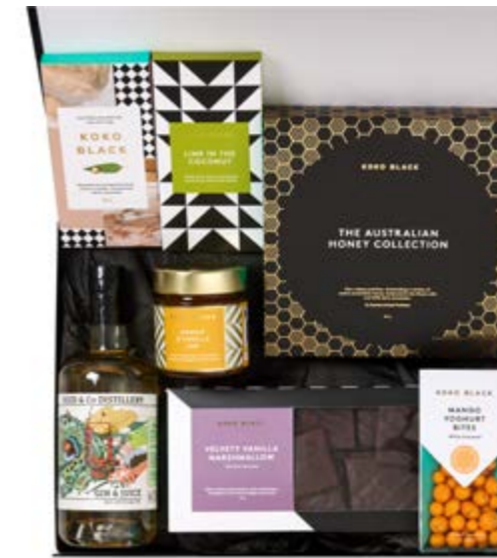

Reed & Co x Koko Black

Contents:
Reed & Co Gin & Juice 500mL
The Australian Honey Collection Praline Gift Box | 16 Piece
Velvety Marshmallow 250g | Dark Chocolate
Lime in the Coconut | White Chocolate Block
Macadamia & Spotted Gum Honey
Caramelised White Chocolate Block
Mango Yoghurt Bites | White Chocolate
Mango & Vanilla Jam 240g