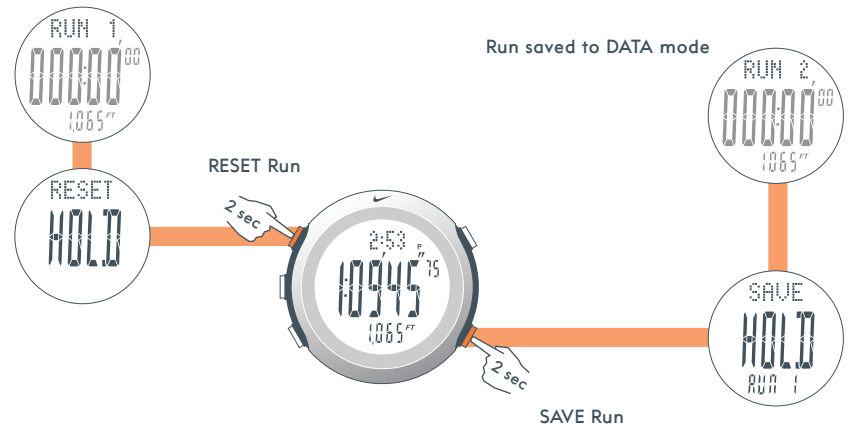

ALTI

In **ALTITUDE mode** you can view and calibrate your current altitude; view and reset your maximum and accumulated altitudes.

Hold for 1 second in any mode to return to ALTI mode

NOTE: ALTI RACE / LANCE RACE displays time of day instead of graph

Recall Accumulated / Maximum Data

Switch Units:
Feet / Meters

In **TIME** and **CHRON** mode, Altitude is automatically sampled every 2.5 minutes

CHRONO

CHRONOGRAPH mode can be used to capture lap data, total time data and current altitude.

Switch display between Total Time and Lap Time

CHRONO LOCK: Locks STOP button to prevent accidental stop while racing.

NOTE: After 10 hours, the chronograph resolution changes from 1/100th of a second to 1 sec.

Stainless Steel

Mode Limits

CHRONOGRAPH

999:59'59"

TIMER

99:59'59"

MAXIMUM ALTITUDE

32,800 feet / 10,000 meters