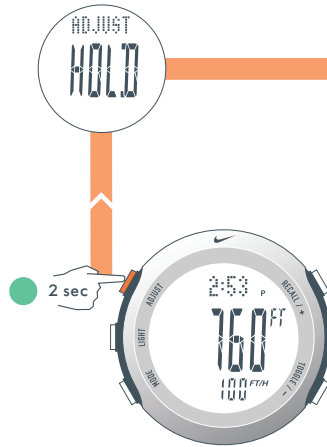

ALTI

In **ALTITUDE mode** you can view and calibrate your current altitude; view and reset your maximum and accumulated altitudes.

Hold for 1 second in any mode to return to ALTI mode

NOTE: ALTI RACE / LANCE RACE displays time of day instead of graph

Recall Accumulated / Maximum Data

Switch Units:
Feet / Meters

In **TIME** and **CHRON** mode, Altitude is automatically sampled every 2.5 minutes

CHRONO

CHRONOGRAPH mode can be used to capture lap data, total time data and current altitude.

Switch display between Total Time and Lap Time

CHRONO LOCK: Locks STOP button to prevent accidental stop while racing.

NOTE: After 10 hours, the chronograph resolution changes from 1/100th of a second to 1 sec.

Stainless Steel

Mode Limits

CHRONOGRAPH

999:59'59"

TIMER

99:59'59"

MAXIMUM ALTITUDE

32,800 feet / 10,000 meters