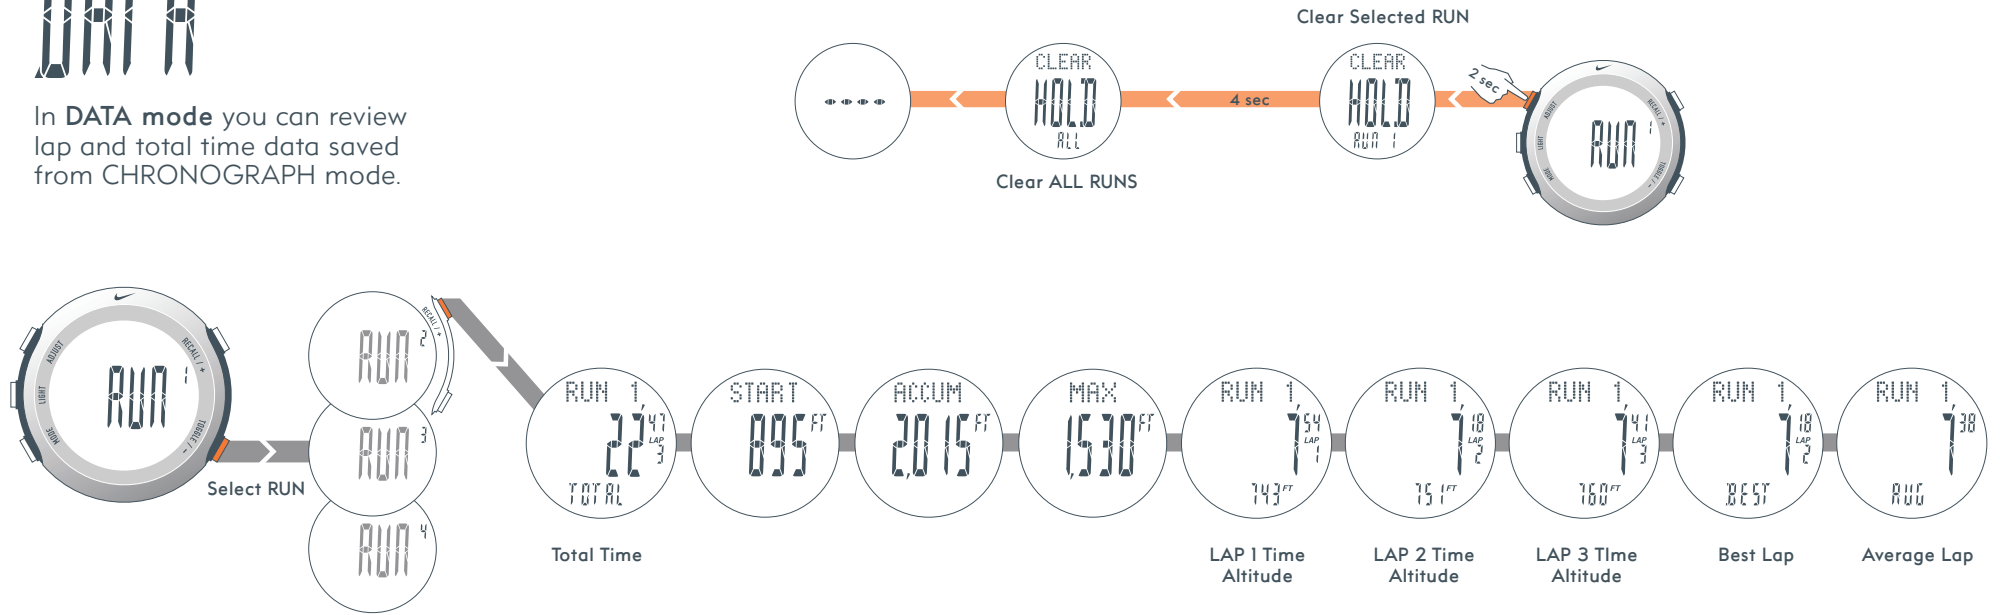

Recall Accumulated / Maximum Data

Switch Units:
Feet / Meters

In **TIME** and **CHRON** mode, Altitude is automatically sampled every 2.5 minutes

CHRONO

CHRONOGRAPH mode can be used to capture lap data, total time data and current altitude.

Switch display between Total Time and Lap Time

CHRONO LOCK: Locks STOP button to prevent accidental stop while racing.

NOTE: After 10 hours, the chronograph resolution changes from 1/100th of a second to 1 sec.

DATA

In **DATA mode** you can review lap and total time data saved from CHRONOGRAPH mode.

ALARM

In **ALARM mode** you can set four time alarms, two altitude alarms and one hydration alarm. The time alarm will sound intermittently for 55 seconds. The altitude alarm will sound for five seconds.

Stainless Steel

Mode Limits

CHRONOGRAPH

999:59'59"

TIMER

99:59'59"

MAXIMUM ALTITUDE

32,800 feet / 10,000 meters