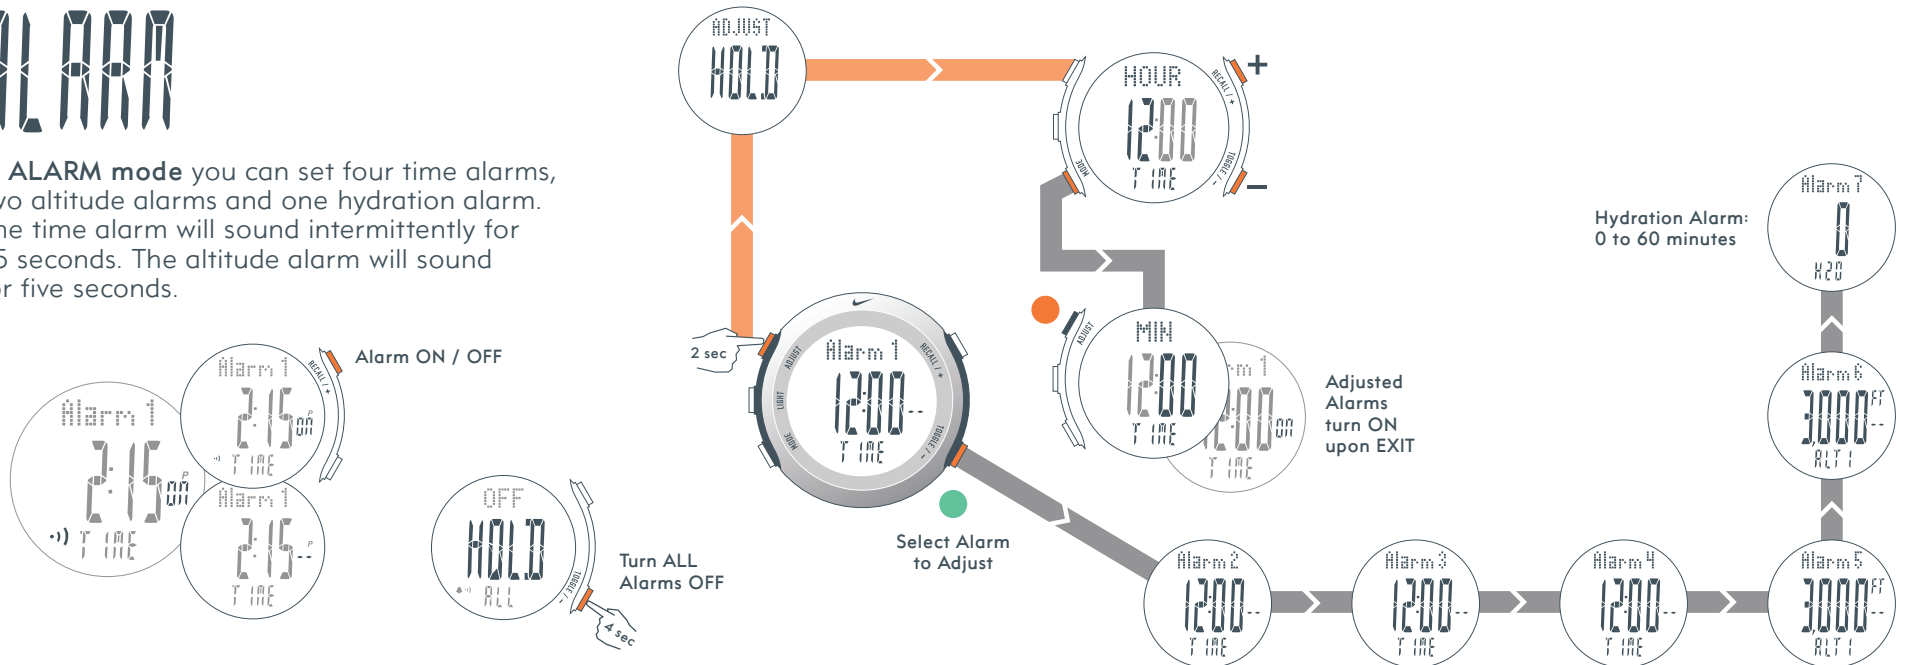

Switch display between Total Time and Lap Time

CHRONO LOCK: Locks STOP button to prevent accidental stop while racing.

NOTE: After 10 hours, the chronograph resolution changes from 1/100th of a second to 1 sec.

DATA

In **DATA mode** you can review lap and total time data saved from CHRONOGRAPH mode.

ALARM

In **ALARM mode** you can set four time alarms, two altitude alarms and one hydration alarm. The time alarm will sound intermittently for 55 seconds. The altitude alarm will sound for five seconds.