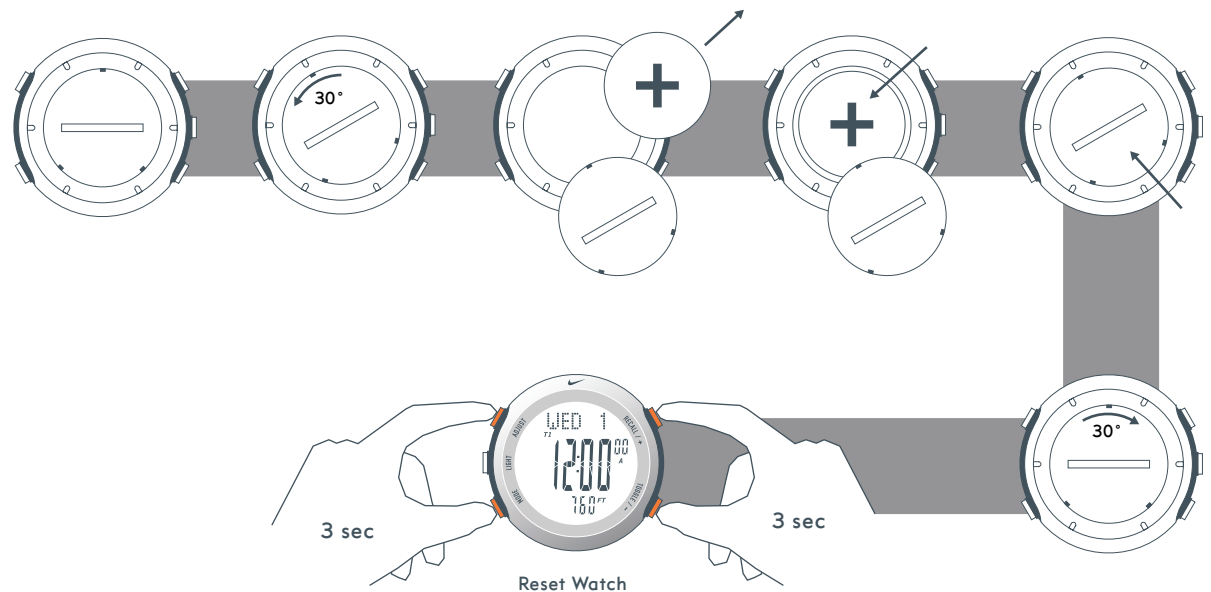

H2O RESIST

100m

OPERATING TEMPERATURE

-5 to 50° Celsius

Material Specifications

CRYSTAL

Mineral Glass

STRAP

Polyurethane

CASE

Polycarbonate

CASEBACK

Stainless Steel

BUTTONS

Stainless Steel

BUCKLE

Stainless Steel

Mode Limits

CHRONOGRAPH

999:59'59"

TIMER

99:59'59"

MAXIMUM ALTITUDE

32,800 feet / 10,000 meters

© 2004 Nike, Inc. All rights reserved.

BATTERY TYPE

CR2032 3V Lithium

Note: Battery replacement must be performed by a certified Nike Service Center to retain a valid warranty.

Warning! Keep watch batteries away from children. If swallowed, contact a doctor immediately.

Warning! Batteries contain chemical substances. They should be disposed of properly according to local regulations.