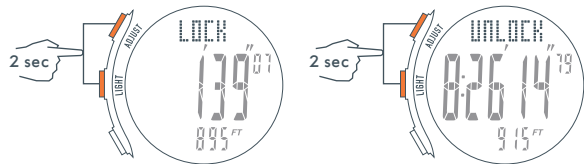

Recall Accumulated / Maximum Data

Switch Units:
Feet / Meters

In **TIME** and **CHRON** mode, Altitude is automatically sampled every 2.5 minutes

CHRONO

CHRONOGRAPH mode can be used to capture lap data, total time data and current altitude.

Switch display between Total Time and Lap Time

CHRONO LOCK: Locks STOP button to prevent accidental stop while racing.

NOTE: After 10 hours, the chronograph resolution changes from 1/100th of a second to 1 sec.