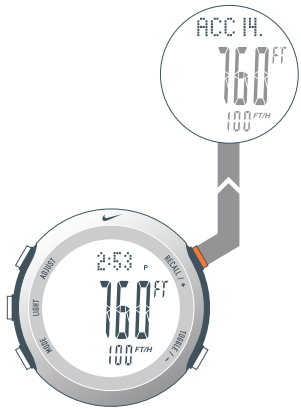

ALTI

In **ALTITUDE mode** you can view and calibrate your current altitude; view and reset your maximum and accumulated altitudes.

Hold for 1 second in any mode to return to ALTI mode

NOTE: ALTI RACE / LANCE RACE displays time of day instead of graph

Recall Accumulated / Maximum Data

Switch Units:
Feet / Meters

In **TIME** and **CHRON** mode, Altitude is automatically sampled every 2.5 minutes

CHRONO

CHRONOGRAPH mode can be used to capture lap data, total time data and current altitude.

Switch display between Total Time and Lap Time

CHRONO LOCK: Locks STOP button to prevent accidental stop while racing.

NOTE: After 10 hours, the chronograph resolution changes from 1/100th of a second to 1 sec.

Stainless Steel

Mode Limits

CHRONOGRAPH

999:59'59"

TIMER

99:59'59"

MAXIMUM ALTITUDE

32,800 feet / 10,000 meters