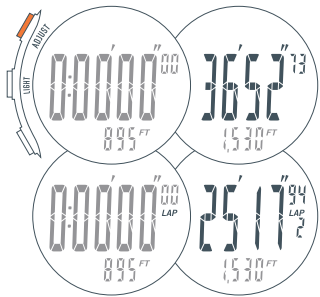

ALTI

In **ALTITUDE mode** you can view and calibrate your current altitude; view and reset your maximum and accumulated altitudes.

Hold for 1 second in any mode to return to ALTI mode

NOTE: ALTI RACE / LANCE RACE displays time of day instead of graph

Recall Accumulated / Maximum Data

Switch Units:
Feet / Meters

In **TIME** and **CHRON** mode, Altitude is automatically sampled every 2.5 minutes

CHRONO

CHRONOGRAPH mode can be used to capture lap data, total time data and current altitude.

Switch display between Total Time and Lap Time

CHRONO LOCK: Locks STOP button to prevent accidental stop while racing.

NOTE: After 10 hours, the chronograph resolution changes from 1/100th of a second to 1 sec.

Stainless Steel

Mode Limits

CHRONOGRAPH

999:59'59"

TIMER

99:59'59"

MAXIMUM ALTITUDE

32,800 feet / 10,000 meters