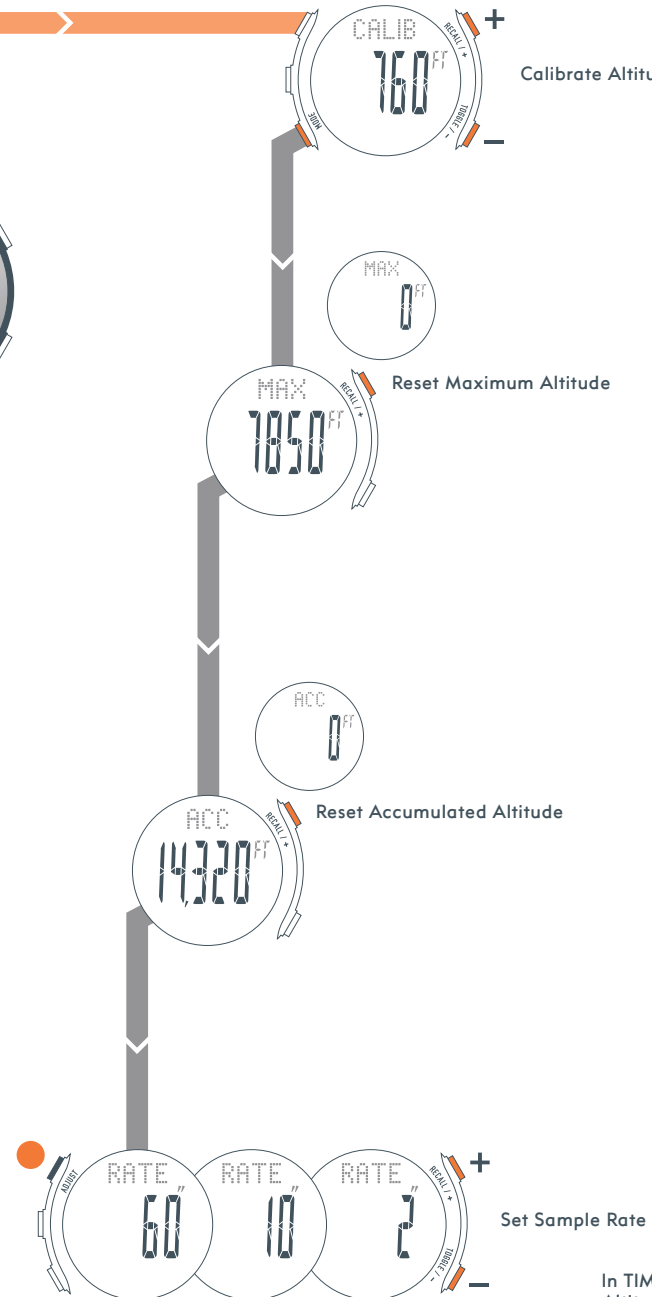

ALTI

In **ALTITUDE mode** you can view and calibrate your current altitude; view and reset your maximum and accumulated altitudes.

Hold for 1 second in any mode to return to ALTI mode

NOTE: ALTI RACE / LANCE RACE displays time of day instead of graph

Recall Accumulated / Maximum Data

Switch Units:
Feet / Meters

In **TIME** and **CHRON** mode, Altitude is automatically sampled every 2.5 minutes

CHRONO

CHRONOGRAPH mode can be used to capture lap data, total time data and current altitude.

Switch display between Total Time and Lap Time

CHRONO LOCK: Locks STOP button to prevent accidental stop while racing.

NOTE: After 10 hours, the chronograph resolution changes from 1/100th of a second to 1 sec.

Stainless Steel

Mode Limits

CHRONOGRAPH

999:59'59"

TIMER

99:59'59"

MAXIMUM ALTITUDE

32,800 feet / 10,000 meters