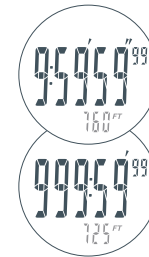

ALTI

In **ALTITUDE mode** you can view and calibrate your current altitude; view and reset your maximum and accumulated altitudes.

Hold for 1 second in any mode to return to ALTI mode

NOTE: ALTI RACE / LANCE RACE displays time of day instead of graph

Recall Accumulated / Maximum Data

Switch Units:
Feet / Meters

In **TIME** and **CHRON** mode, Altitude is automatically sampled every 2.5 minutes

CHRONO

CHRONOGRAPH mode can be used to capture lap data, total time data and current altitude.

Switch display between Total Time and Lap Time

CHRONO LOCK: Locks STOP button to prevent accidental stop while racing.

NOTE: After 10 hours, the chronograph resolution changes from 1/100th of a second to 1 sec.