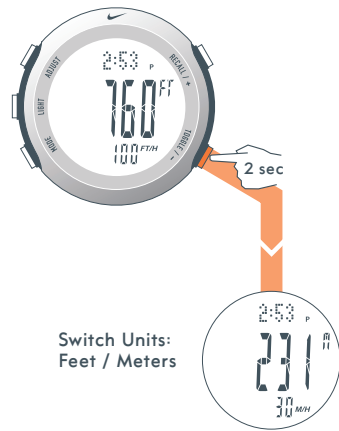

ALTI

In **ALTITUDE mode** you can view and calibrate your current altitude; view and reset your maximum and accumulated altitudes.

Hold for 1 second in any mode to return to ALTI mode

NOTE: ALTI RACE / LANCE RACE displays time of day instead of graph

Recall Accumulated / Maximum Data

Switch Units:
Feet / Meters

In **TIME** and **CHRON** mode, Altitude is automatically sampled every 2.5 minutes

CHRONO

CHRONOGRAPH mode can be used to capture lap data, total time data and current altitude.

Switch display between Total Time and Lap Time

CHRONO LOCK: Locks STOP button to prevent accidental stop while racing.

NOTE: After 10 hours, the chronograph resolution changes from 1/100th of a second to 1 sec.

Stainless Steel

Mode Limits

CHRONOGRAPH

999:59'59"

TIMER

99:59'59"

MAXIMUM ALTITUDE

32,800 feet / 10,000 meters