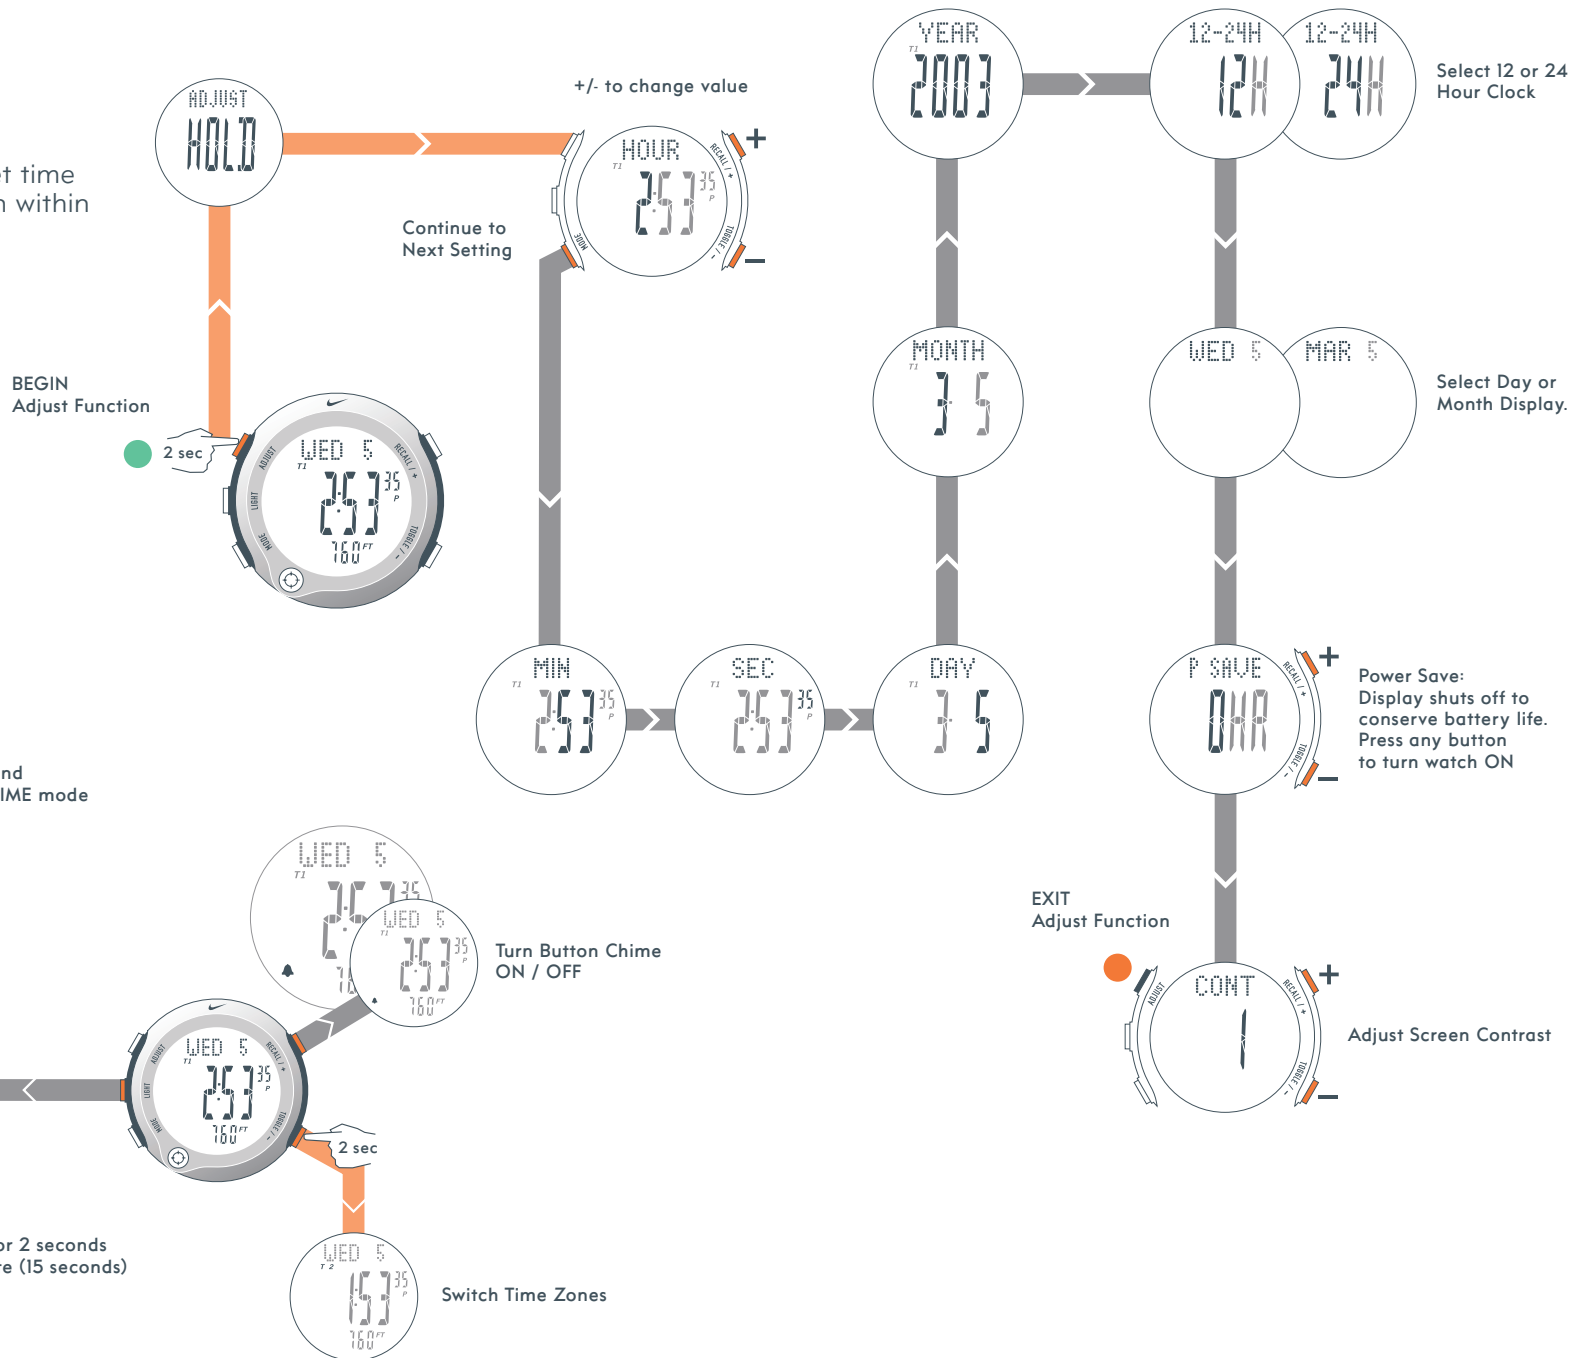

# TIME

In **TIME mode** you can set time and calendar information within two time zones.

TIME Warp: Hold for 1 second in any mode to return to TIME mode

# ALT 1

In **ALTITUDE mode** you can view and calibrate your current altitude; view and reset your maximum and accumulated altitudes.

Altitude Graph:  
Each Bar = 5 minutes;  
Full Graph = 2 hours

In **TIME** and **CHRON** mode,  
Altitude is automatically  
sampled every 2.5 minutes

# COMPASS

**COMPASS mode** displays a digital compass that points to the magnetic north pole. It can be adjusted to point to True North.

COMPASS mode not included on NIKE OREGON SERIES ALTI

Digital Arrow points North

# CHRON

**CHRONOGRAPH mode** can be used to capture lap data, total time data and current altitude.