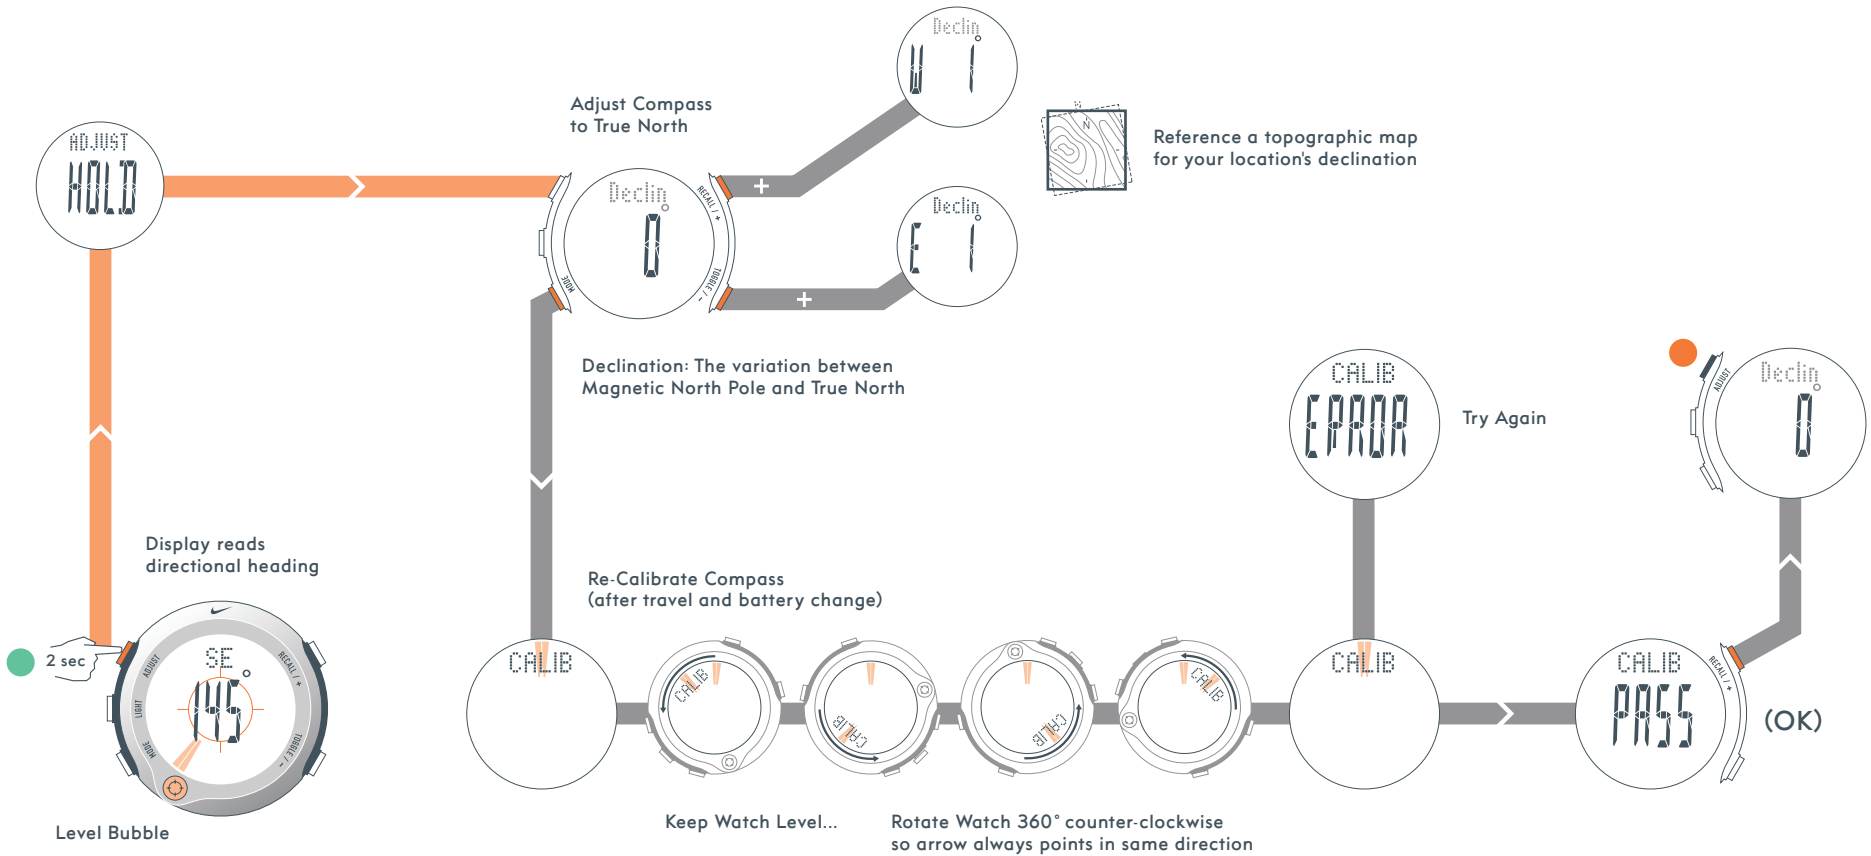

COMPASS

COMPASS mode displays a digital compass that points to the magnetic north pole. It can be adjusted to point to True North.

COMPASS mode not included on NIKE OREGON SERIES ALTI