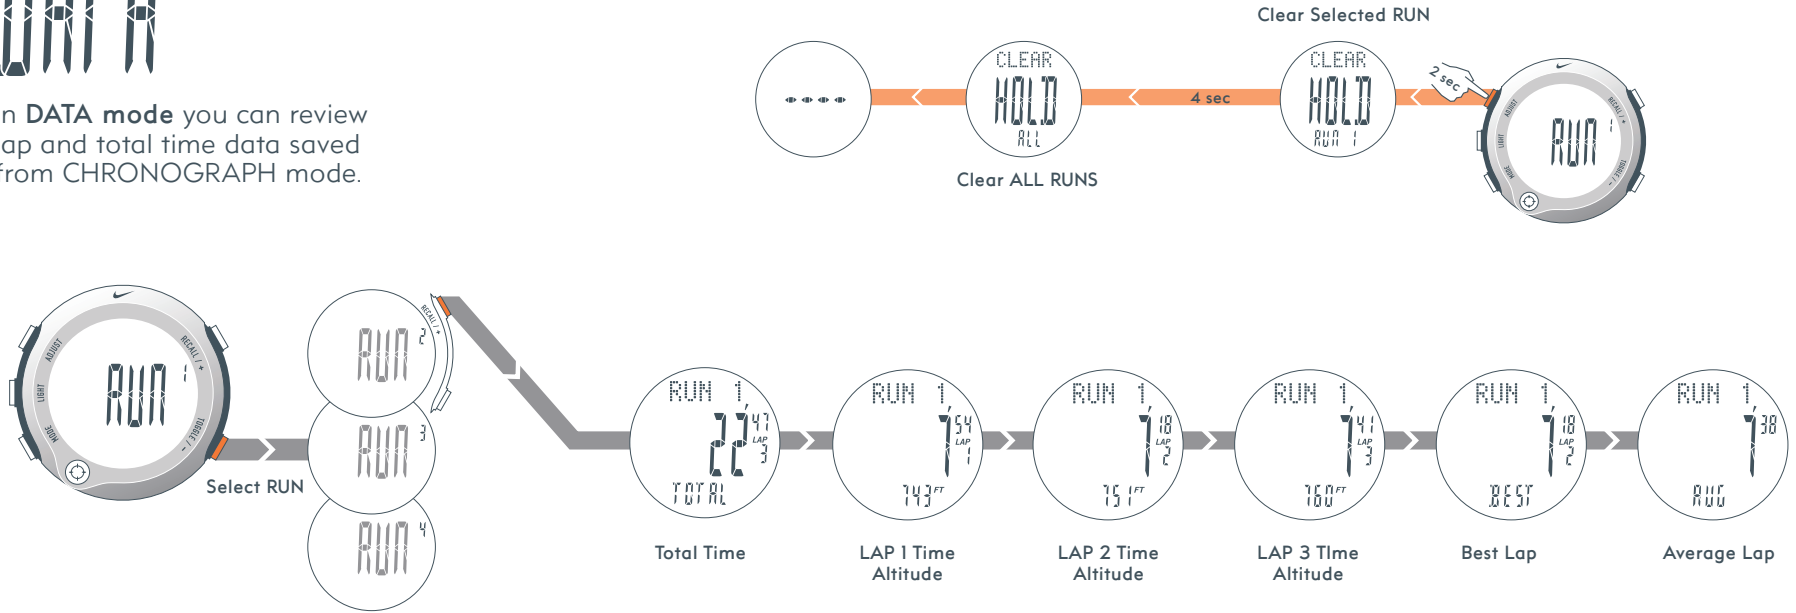

# CHRON

**CHRONOGRAPH mode** can be used to capture lap data, total time data and current altitude.

# TIMER

In **Timer Mode** you can setup to 5 repeating segments for customized interval training.

Start Timer

Color Layer shows portion of segment time remaining

Stop Timer

# DATA

In **DATA mode** you can review lap and total time data saved from **CHRONOGRAPH mode**.