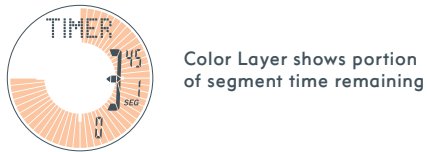

Color Layer shows portion of segment time remaining