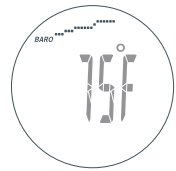

WEATH

WEATHER mode provides a barometer, thermometer, and barometric weather forecaster.

Rising Pressure:
Clear weather likely