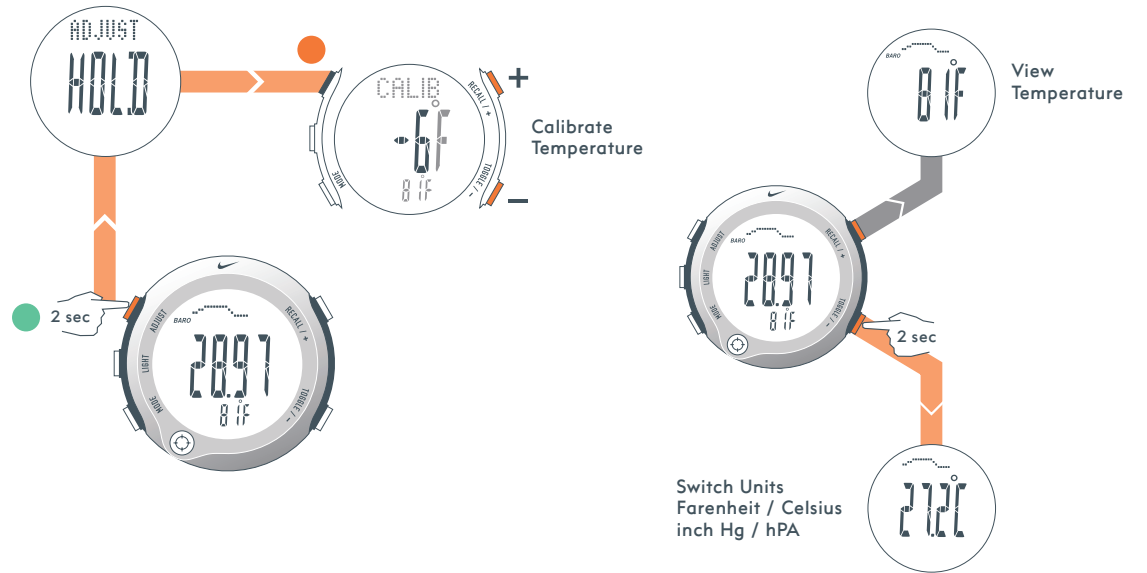

# WEATH

**WEATHER mode** provides a barometer, thermometer, and barometric weather forecaster.

Rising Pressure:  
Clear weather likely

Falling Pressure:  
Clouds / Precipitation likely

# CHRON

**CHRONOGRAPH mode** can be used to capture lap data, total time data and current altitude.