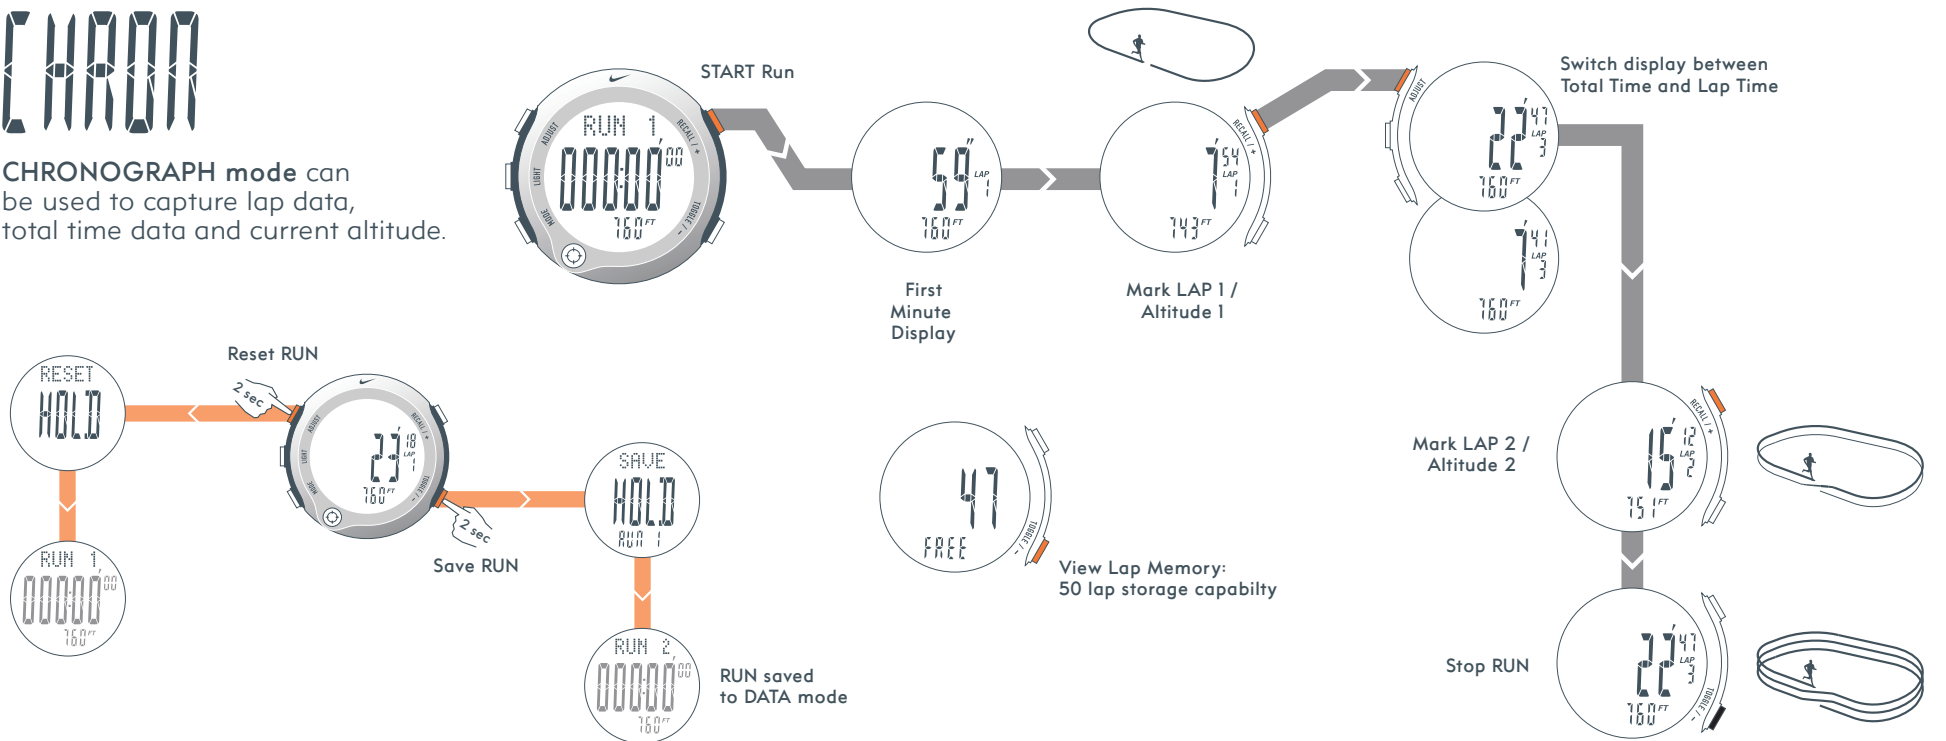

# ALT 1

In **ALTITUDE mode** you can view and calibrate your current altitude; view and reset your maximum and accumulated altitudes.

Altitude Graph:  
Each Bar = 5 minutes;  
Full Graph = 2 hours

In **TIME** and **CHRON** mode,  
Altitude is automatically  
sampled every 2.5 minutes

# COMPASS

**COMPASS mode** displays a digital compass that points to the magnetic north pole. It can be adjusted to point to True North.

COMPASS mode not included on NIKE OREGON SERIES ALTI

Digital Arrow points North

# WEATH

**WEATHER mode** provides a barometer, thermometer, and barometric weather forecaster.

Rising Pressure:  
Clear weather likely

Falling Pressure:  
Clouds / Precipitation likely

# CHRON

**CHRONOGRAPH mode** can be used to capture lap data, total time data and current altitude.