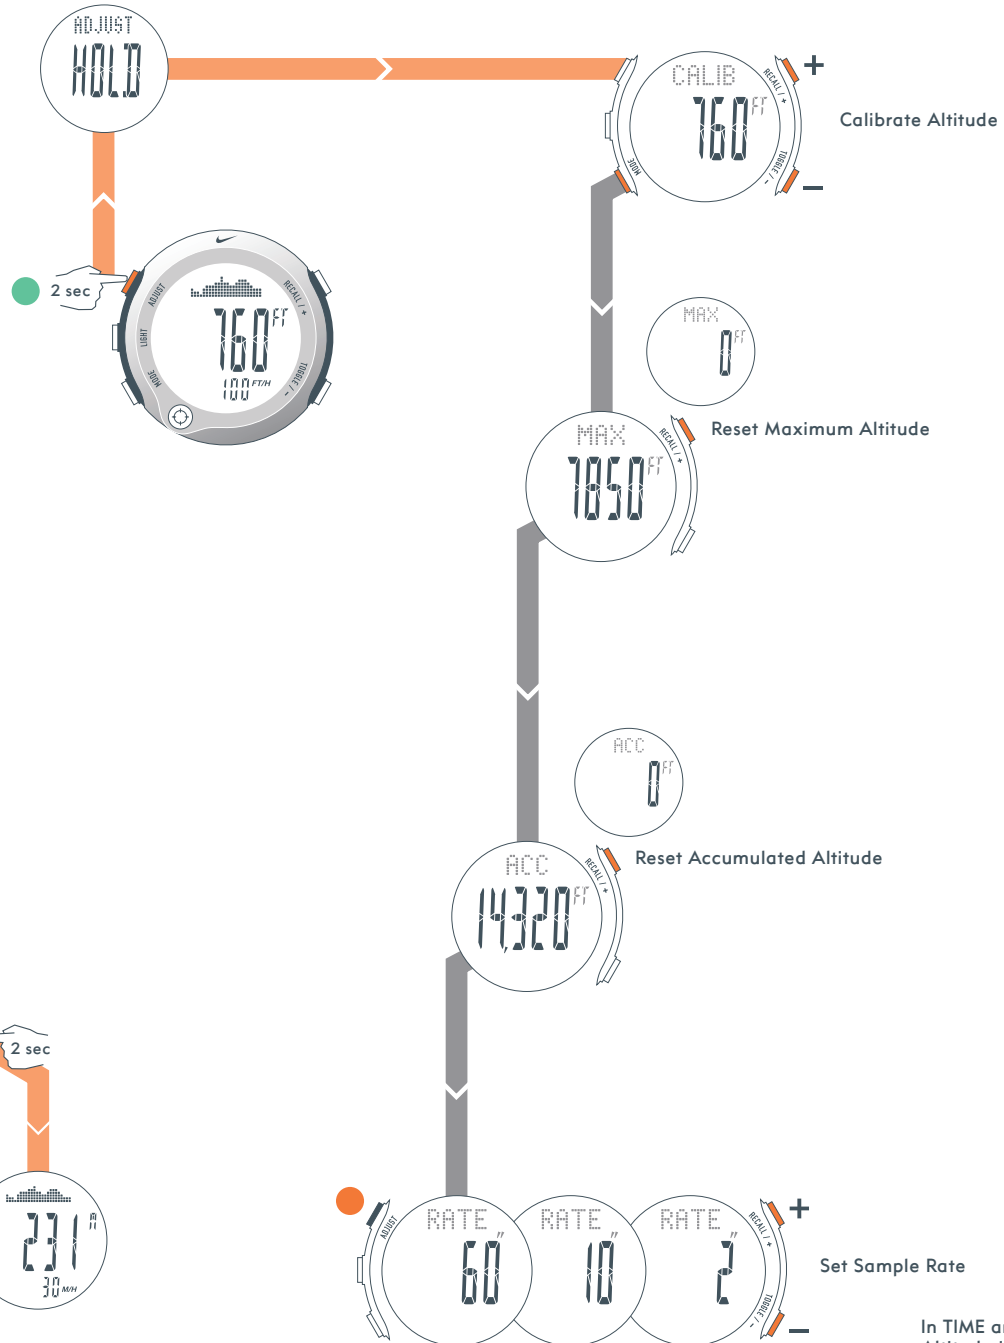

# TIME

In **TIME mode** you can set time and calendar information within two time zones.

TIME Warp: Hold for 1 second in any mode to return to TIME mode

# ALT 1

In **ALTITUDE mode** you can view and calibrate your current altitude; view and reset your maximum and accumulated altitudes.

Altitude Graph:  
Each Bar = 5 minutes;  
Full Graph = 2 hours

In **TIME** and **CHRON** mode,  
Altitude is automatically  
sampled every 2.5 minutes

# COMPASS

**COMPASS mode** displays a digital compass that points to the magnetic north pole. It can be adjusted to point to True North.

COMPASS mode not included on NIKE OREGON SERIES ALTI

Digital Arrow points North

# CHRON

**CHRONOGRAPH mode** can be used to capture lap data, total time data and current altitude.