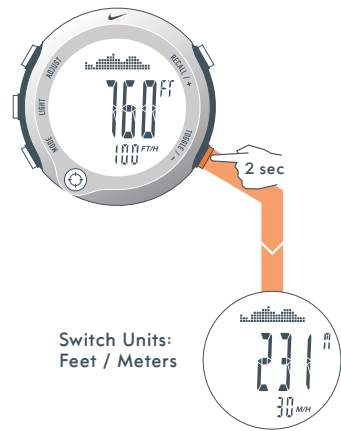

# TIME

In **TIME mode** you can set time and calendar information within two time zones.

TIME Warp: Hold for 1 second in any mode to return to TIME mode

# ALT 1

In **ALTITUDE mode** you can view and calibrate your current altitude; view and reset your maximum and accumulated altitudes.

Altitude Graph:  
Each Bar = 5 minutes;  
Full Graph = 2 hours

In **TIME** and **CHRON** mode,  
Altitude is automatically  
sampled every 2.5 minutes

# COMPASS

**COMPASS mode** displays a digital compass that points to the magnetic north pole. It can be adjusted to point to True North.

COMPASS mode not included on NIKE OREGON SERIES ALTI

Digital Arrow points North

### MAXIMUM ALTITUDE

32,800 feet / 10,000 meters

© 2003 Nike, Inc. All rights reserved.