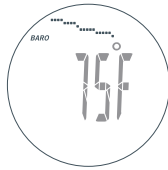

Falling Pressure:
Clouds / Precipitation likely