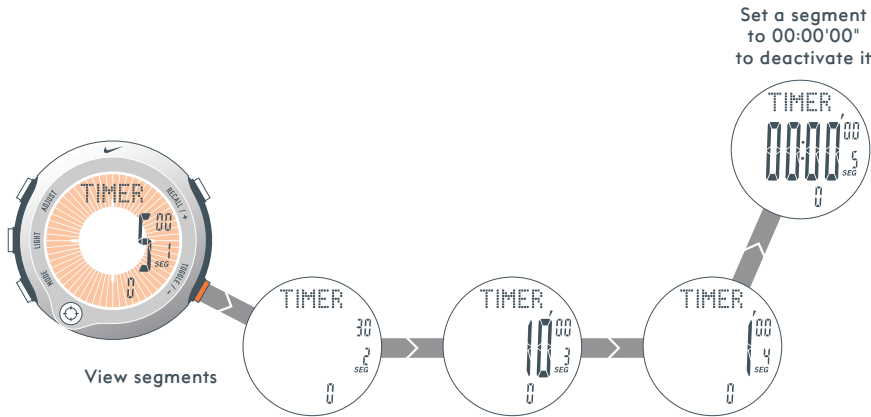

# TIMER

In **Timer Mode** you can setup to 5 repeating segments for customized interval training.

Start Timer

Color Layer shows portion of segment time remaining

Stop Timer