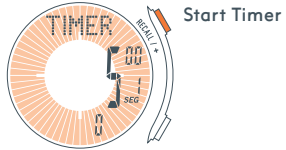

TIMER

In **Timer Mode** you can setup to 5 repeating segments for customized interval training.

Start Timer