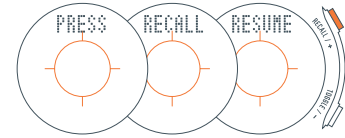

# ALT 1

In **ALTITUDE mode** you can view and calibrate your current altitude; view and reset your maximum and accumulated altitudes.

Altitude Graph:  
Each Bar = 5 minutes;  
Full Graph = 2 hours

In **TIME** and **CHRON** mode,  
Altitude is automatically  
sampled every 2.5 minutes

# COMPASS

**COMPASS mode** displays a digital compass that points to the magnetic north pole. It can be adjusted to point to True North.

COMPASS mode not included on NIKE OREGON SERIES ALTI

Digital Arrow points North