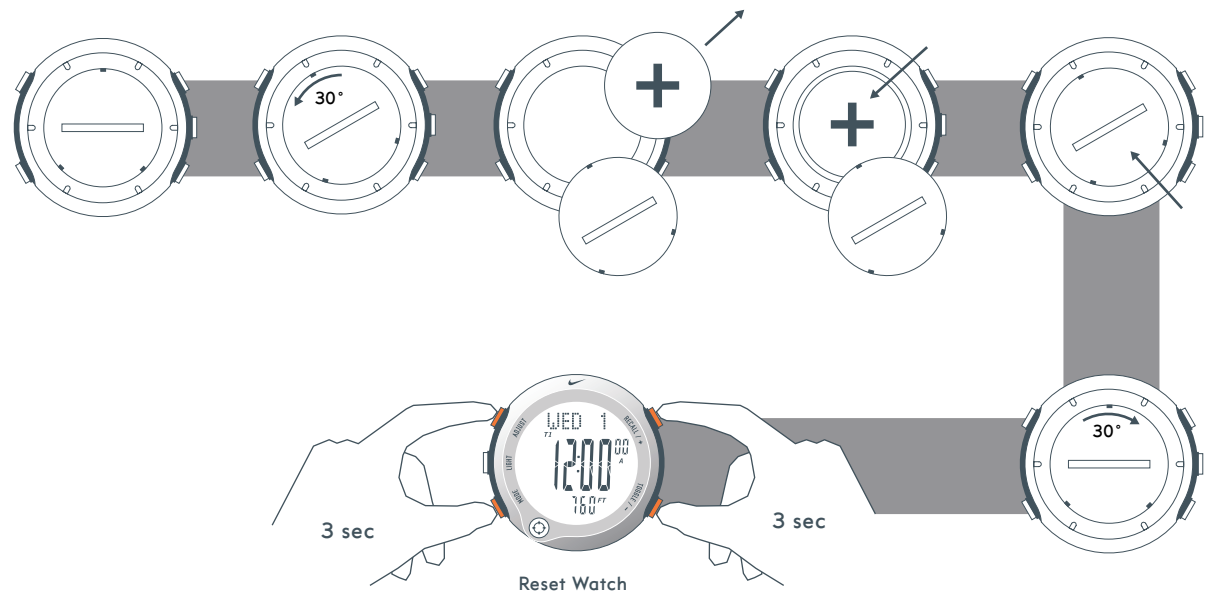

H2O RESIST

100m

OPERATING TEMPERATURE

-5 to 50° Celsius

Material Specifications

CRYSTAL

Mineral Glass

STRAP

Polyurethane

CASE

Titanium or Aluminum

CASEBACK

Stainless Steel

BUTTONS

Stainless Steel

BUCKLE

Stainless Steel

Mode Limits

CHRONOGRAPH

999:59'59"

TIMER

99:59'59"

MAXIMUM ALTITUDE

32,800 feet / 10,000 meters

© 2003 Nike, Inc. All rights reserved.

BATTERY TYPE

CR2032 3V Lithium

Note: Battery replacement must be performed by a certified Nike Service Center to retain a valid warranty.

Warning! Keep watch batteries away from children. If swallowed, contact a doctor immediately.

Warning! Batteries contain chemical substances. They should be disposed of properly according to local regulations.