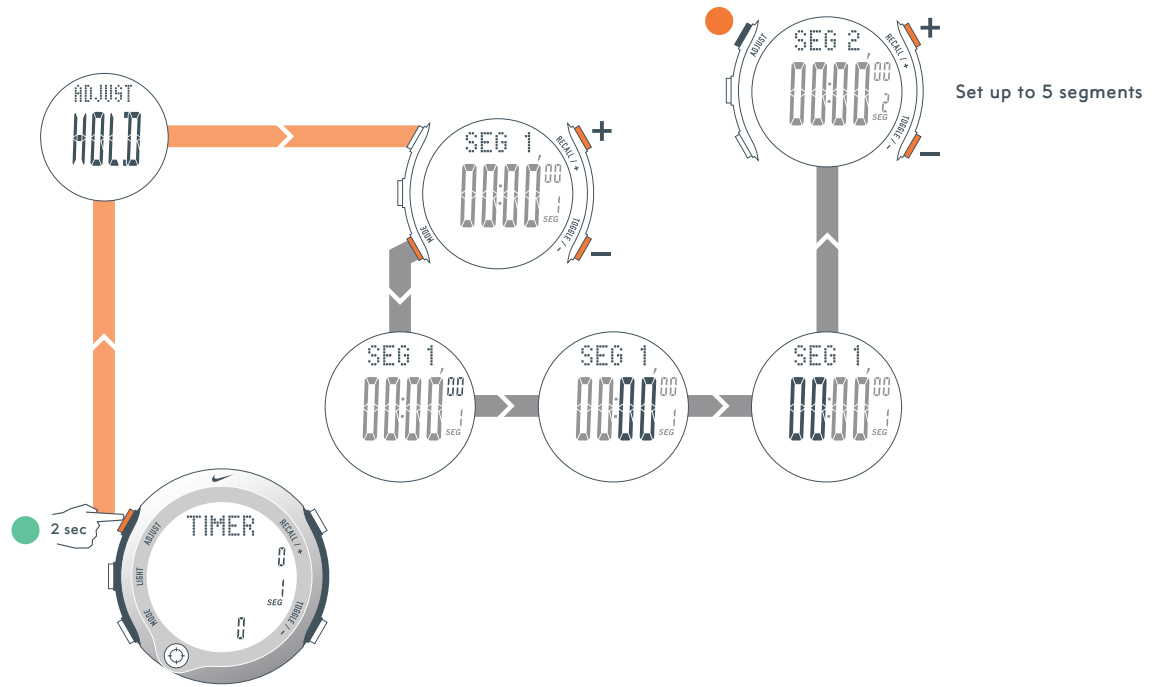

# TIMER

In **Timer Mode** you can setup to 5 repeating segments for customized interval training.

Start Timer

Color Layer shows portion of segment time remaining

Stop Timer