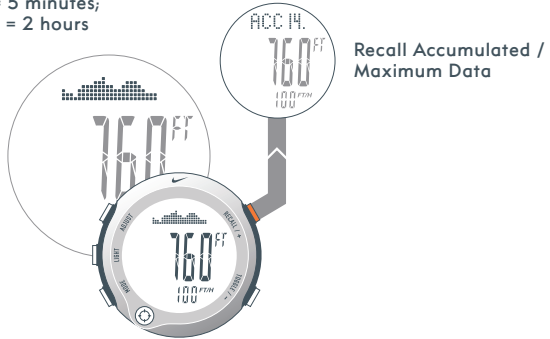

# TIME

In **TIME mode** you can set time and calendar information within two time zones.

TIME Warp: Hold for 1 second in any mode to return to TIME mode

# ALT 1

In **ALTITUDE mode** you can view and calibrate your current altitude; view and reset your maximum and accumulated altitudes.

Altitude Graph:  
Each Bar = 5 minutes;  
Full Graph = 2 hours

In **TIME** and **CHRON** mode,  
Altitude is automatically  
sampled every 2.5 minutes

### MAXIMUM ALTITUDE

32,800 feet / 10,000 meters

© 2003 Nike, Inc. All rights reserved.