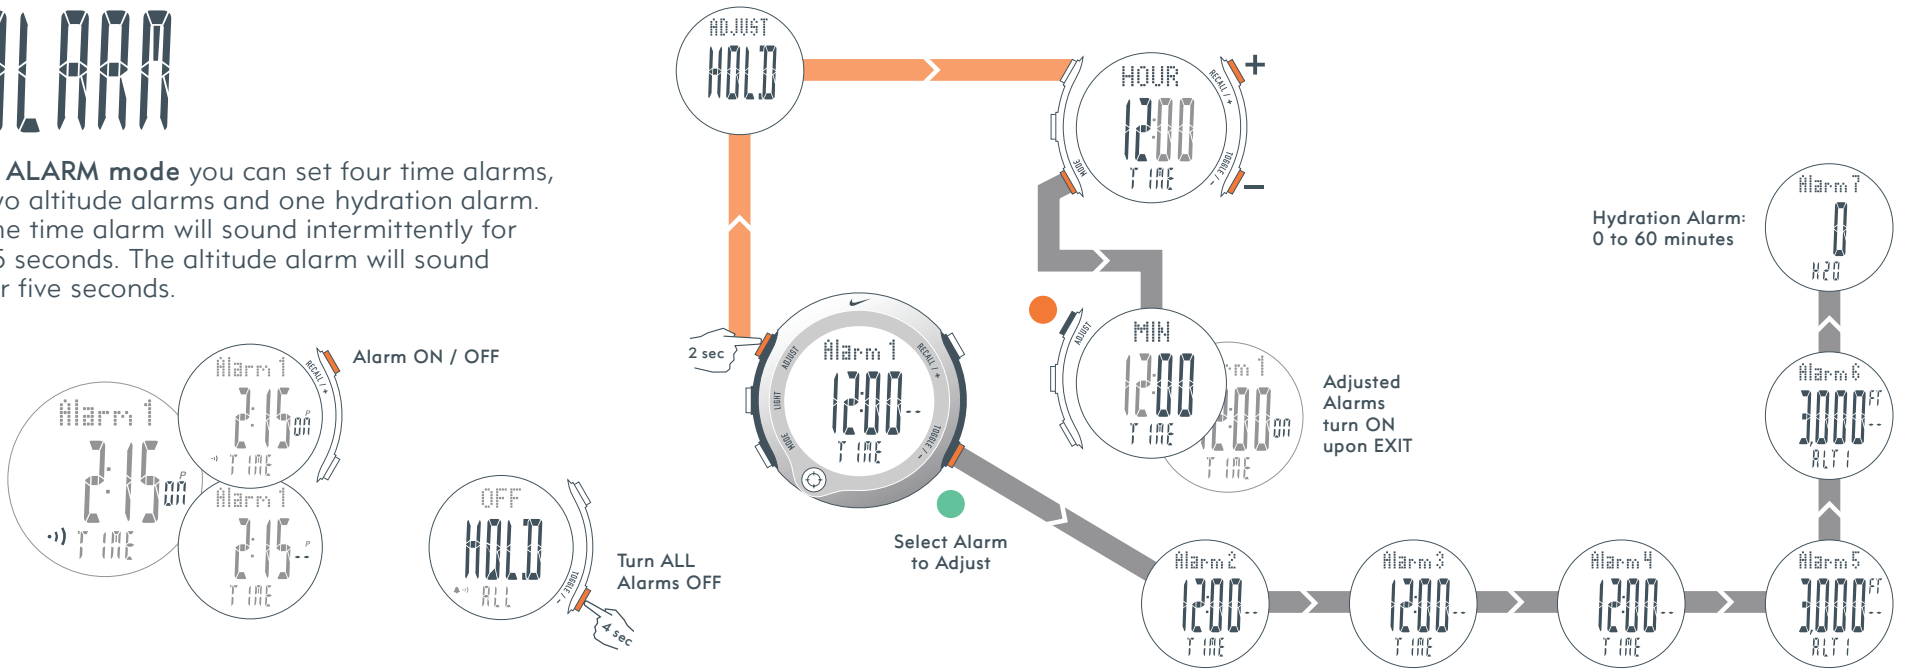

ALARM

In **ALARM mode** you can set four time alarms, two altitude alarms and one hydration alarm. The time alarm will sound intermittently for 55 seconds. The altitude alarm will sound for five seconds.