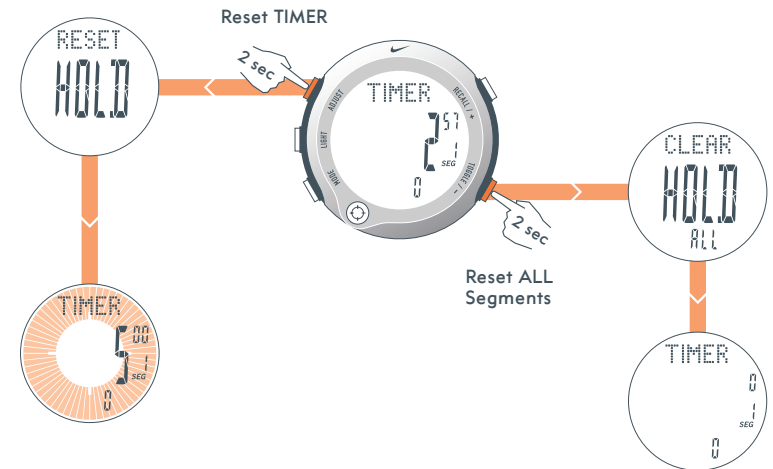

# CHRON

**CHRONOGRAPH mode** can be used to capture lap data, total time data and current altitude.

# TIMER

In **Timer Mode** you can setup to 5 repeating segments for customized interval training.

Start Timer

Color Layer shows portion of segment time remaining

Stop Timer