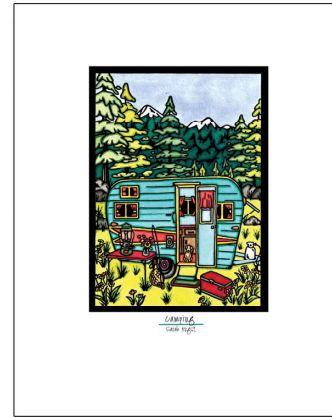

Solitude

Three Chickadees

Naptime

Autumn Woods

Heron

Fireflies

Camping

Garden

8x10 Giclee Reproductions Now Available Wholesale!

A Giclee (pronounced Jee'clay, a French word meaning to "spray ink") is a computer-generated reproduction with no visible dot pattern, so it looks nearly identical to the original. The printer used for these pieces uses extremely high quality pigmented inks that have been tested to last over 200 years.