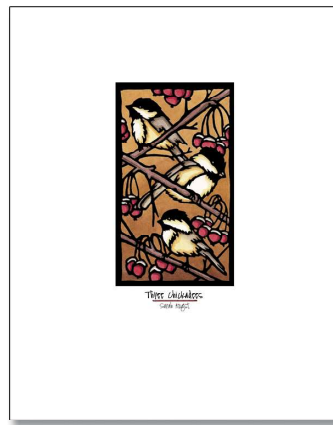

Solitude

Three Chickadees

Naptime

Autumn Woods

Heron

Fireflies

Camping

Garden

8x10 Giclee Reproductions Now Available Wholesale!

A Giclee (pronounced Jee'clay, a French word meaning to "spray ink") is a computer-generated reproduction with no visible dot pattern, so it looks nearly identical to the original. The printer used for these pieces uses extremely high quality pigmented inks that have been tested to last over 200 years.