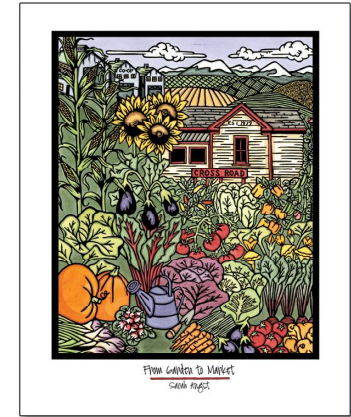

Solitude

Three Chickadees

Naptime

Autumn Woods

Heron

Fireflies

Camping

Garden

8x10 Giclee Reproductions Now Available Wholesale!

A Giclee (pronounced Jee'clay, a French word meaning to "spray ink") is a computer-generated reproduction with no visible dot pattern, so it looks nearly identical to the original. The printer used for these pieces uses extremely high quality pigmented inks that have been tested to last over 200 years.