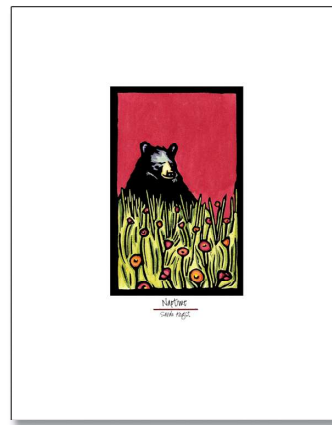

Solitude

Three Chickadees

Naptime

Autumn Woods

Heron

Fireflies

Camping

Garden

8x10 Giclee Reproductions Now Available Wholesale!

A Giclee (pronounced Jee'clay, a French word meaning to "spray ink") is a computer-generated reproduction with no visible dot pattern, so it looks nearly identical to the original. The printer used for these pieces uses extremely high quality pigmented inks that have been tested to last over 200 years.