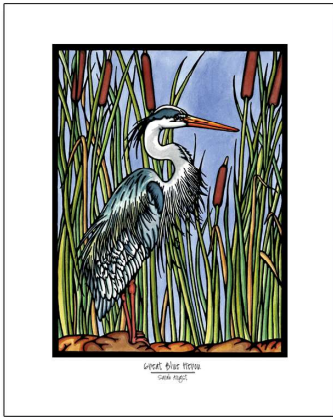

Solitude

Three Chickadees

Naptime

Autumn Woods

Heron

Fireflies

Camping

Garden

8x10 Giclee Reproductions Now Available Wholesale!

A Giclee (pronounced Jee'clay, a French word meaning to "spray ink") is a computer-generated reproduction with no visible dot pattern, so it looks nearly identical to the original. The printer used for these pieces uses extremely high quality pigmented inks that have been tested to last over 200 years.