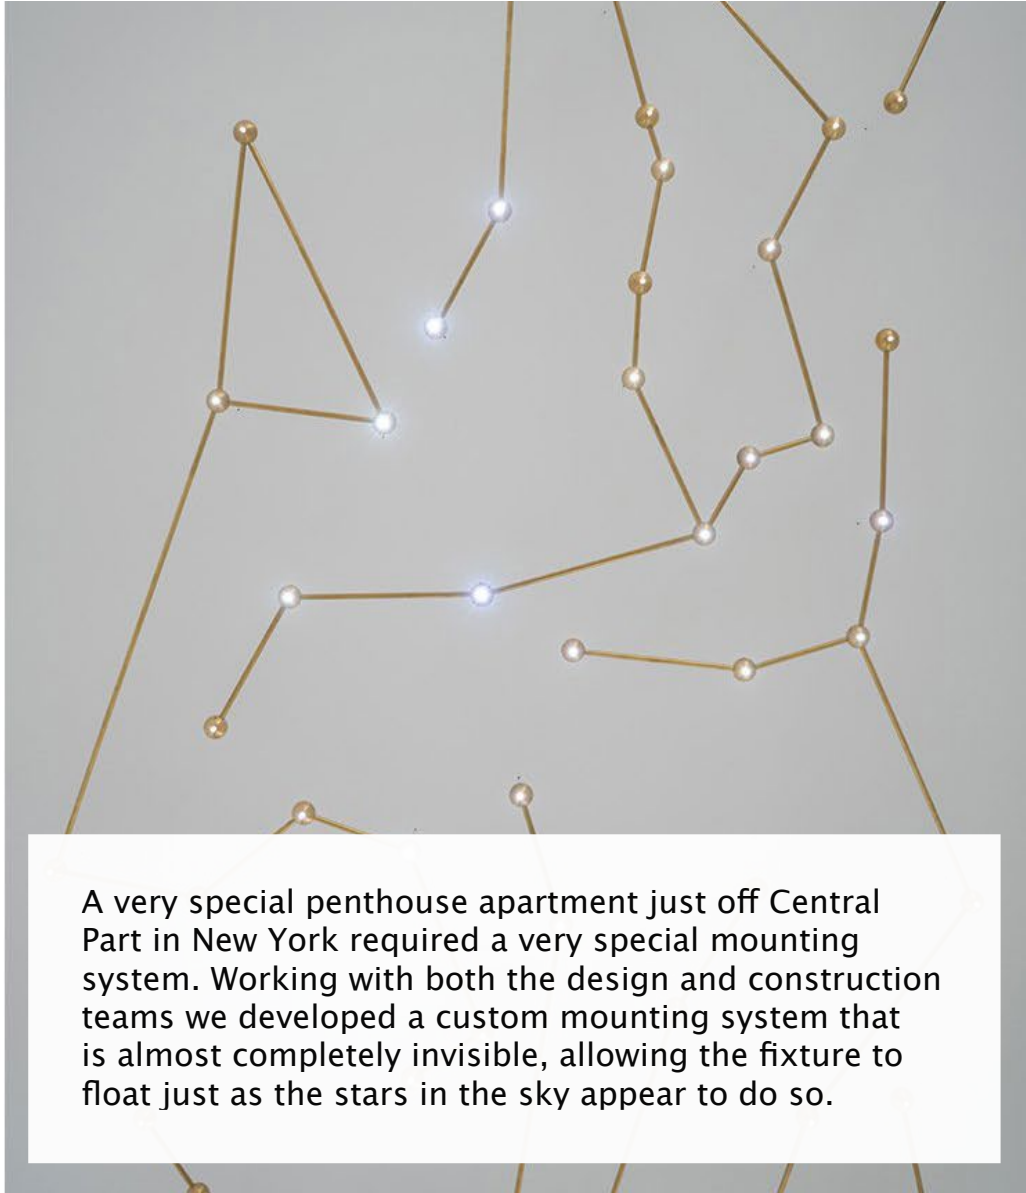

A very special penthouse apartment just off Central Part in New York required a very special mounting system. Working with both the design and construction teams we developed a custom mounting system that is almost completely invisible, allowing the fixture to float just as the stars in the sky appear to do so.