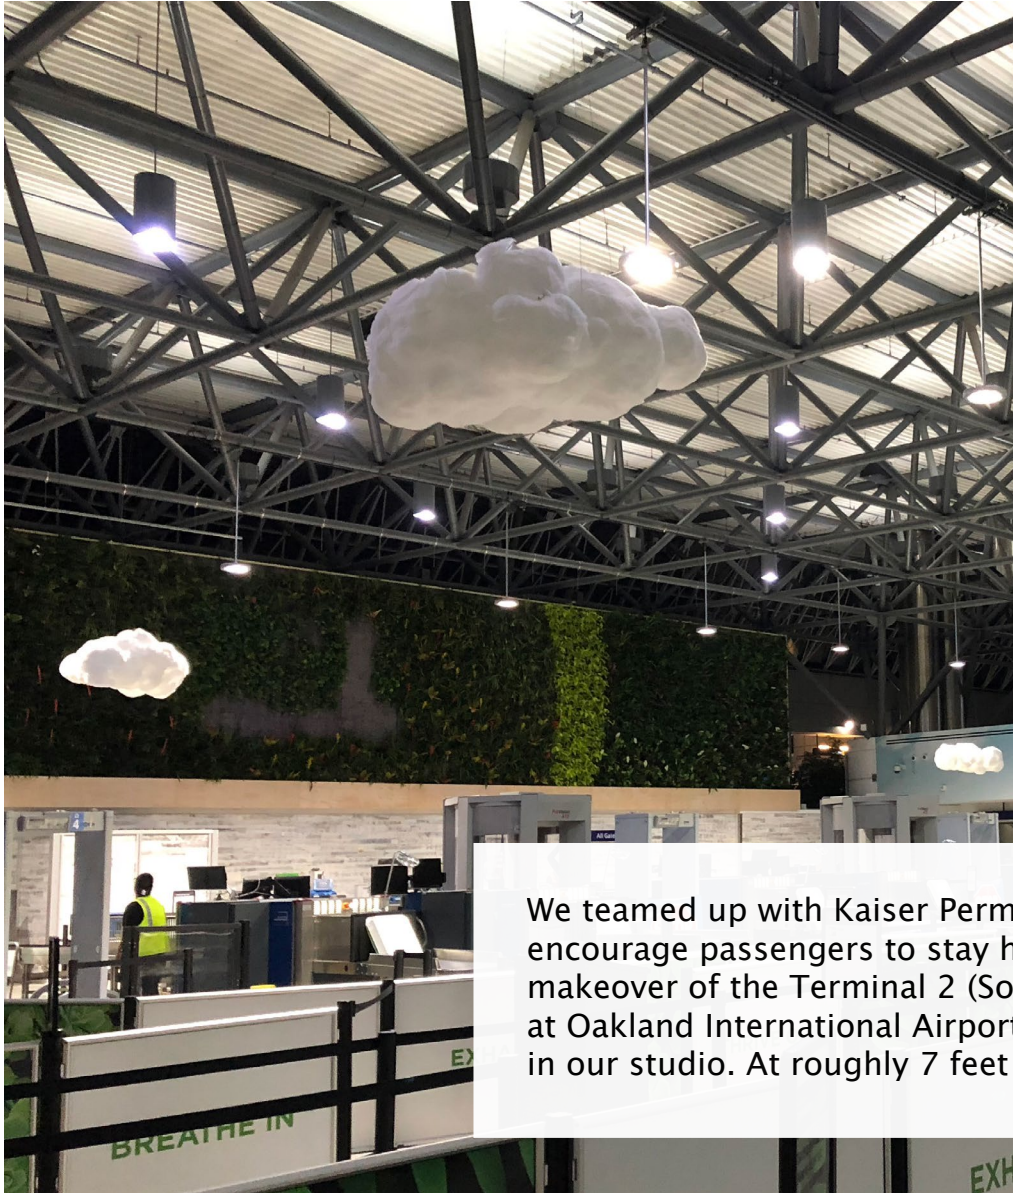

90201 CLOUD

Custom made for a Client in Beverly Hills to feature above a dinning room table. This cloud was made with both omni directional bulbs and spotlights that can be independently controlled for the perfect mood setting.

ROOFTOP CLOUDS

Any outdoor installation comes with its own challenges but creating a piece that can brave the winds and sands of a rooftop bar in Dubai was a monumental challenge. We worked with 40 Kong to create this custom installation using a protective globe sphere system – or Cloud bubbles as we came to call them.

CLOUD INSTALLATION FOR OAKLAND AIRPORT

We teamed up with Kaiser Permanent to help cut stress and encourage passengers to stay healthy during the holidays with a makeover of the Terminal 2 (Southwest Airlines) security checkpoint at Oakland International Airport. To the right you can see the Clouds in our studio. At roughly 7 feet long these Clouds are big clouds.