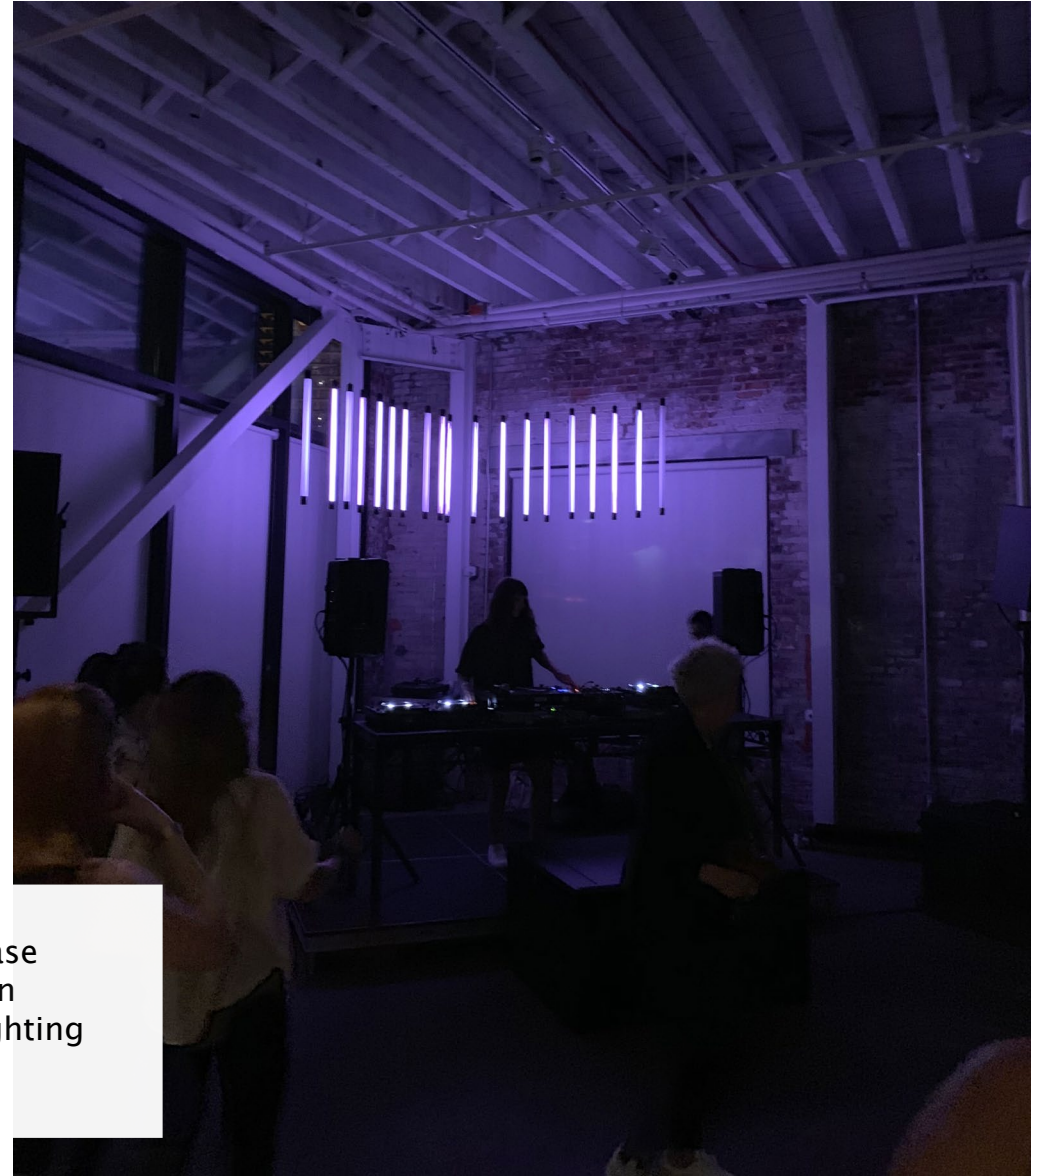

ADO SABERS

For Design week 2019 we partnered with the ADO to showcase our Saber lights. As a sound reactive light saber makes for an incredible DJ installation without the need for any DMX or lighting control boards.