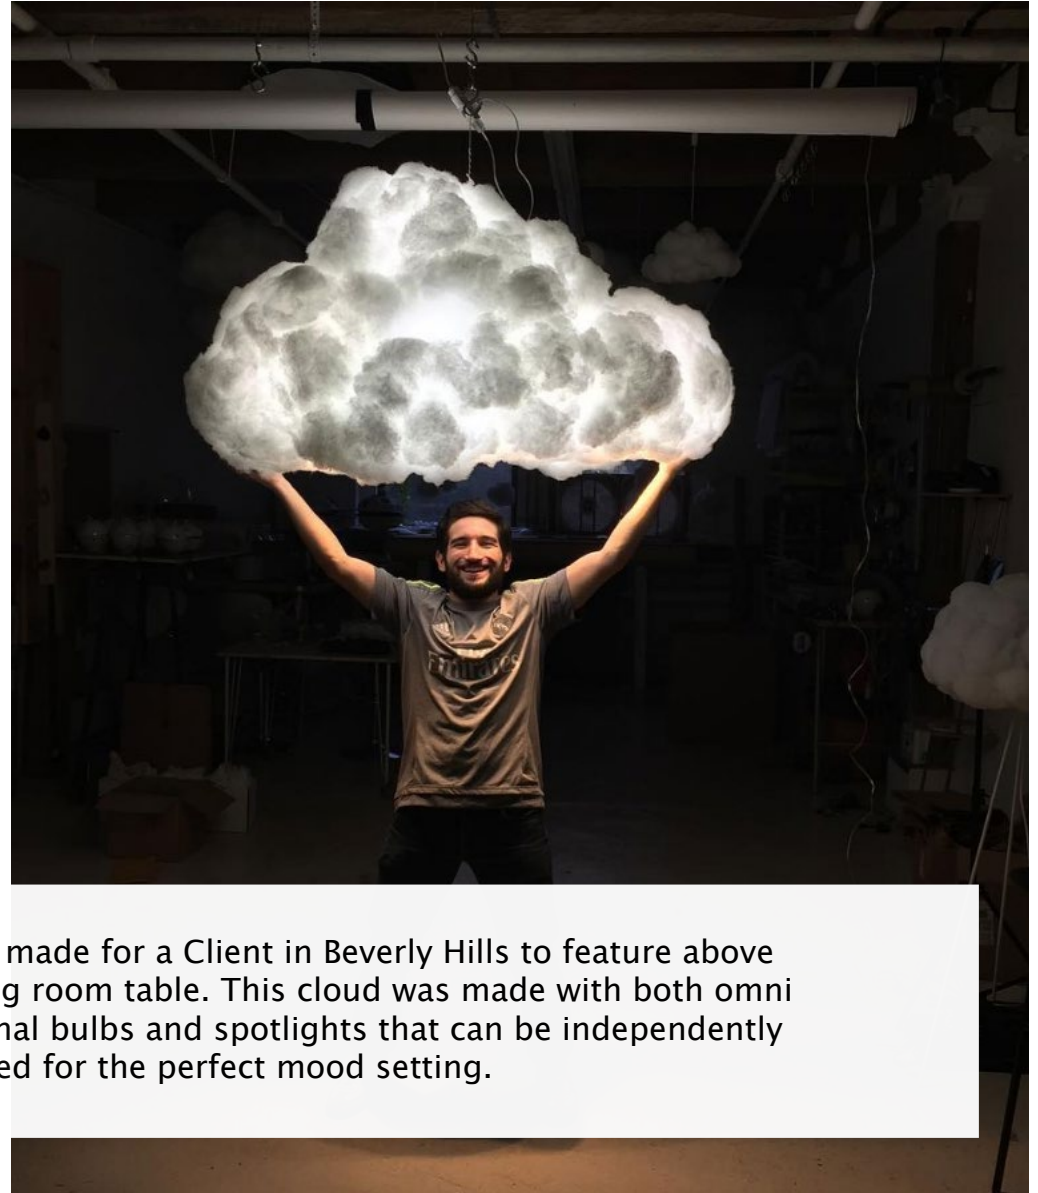

90201 CLOUD

Custom made for a Client in Beverly Hills to feature above a dinning room table. This cloud was made with both omni directional bulbs and spotlights that can be independently controlled for the perfect mood setting.