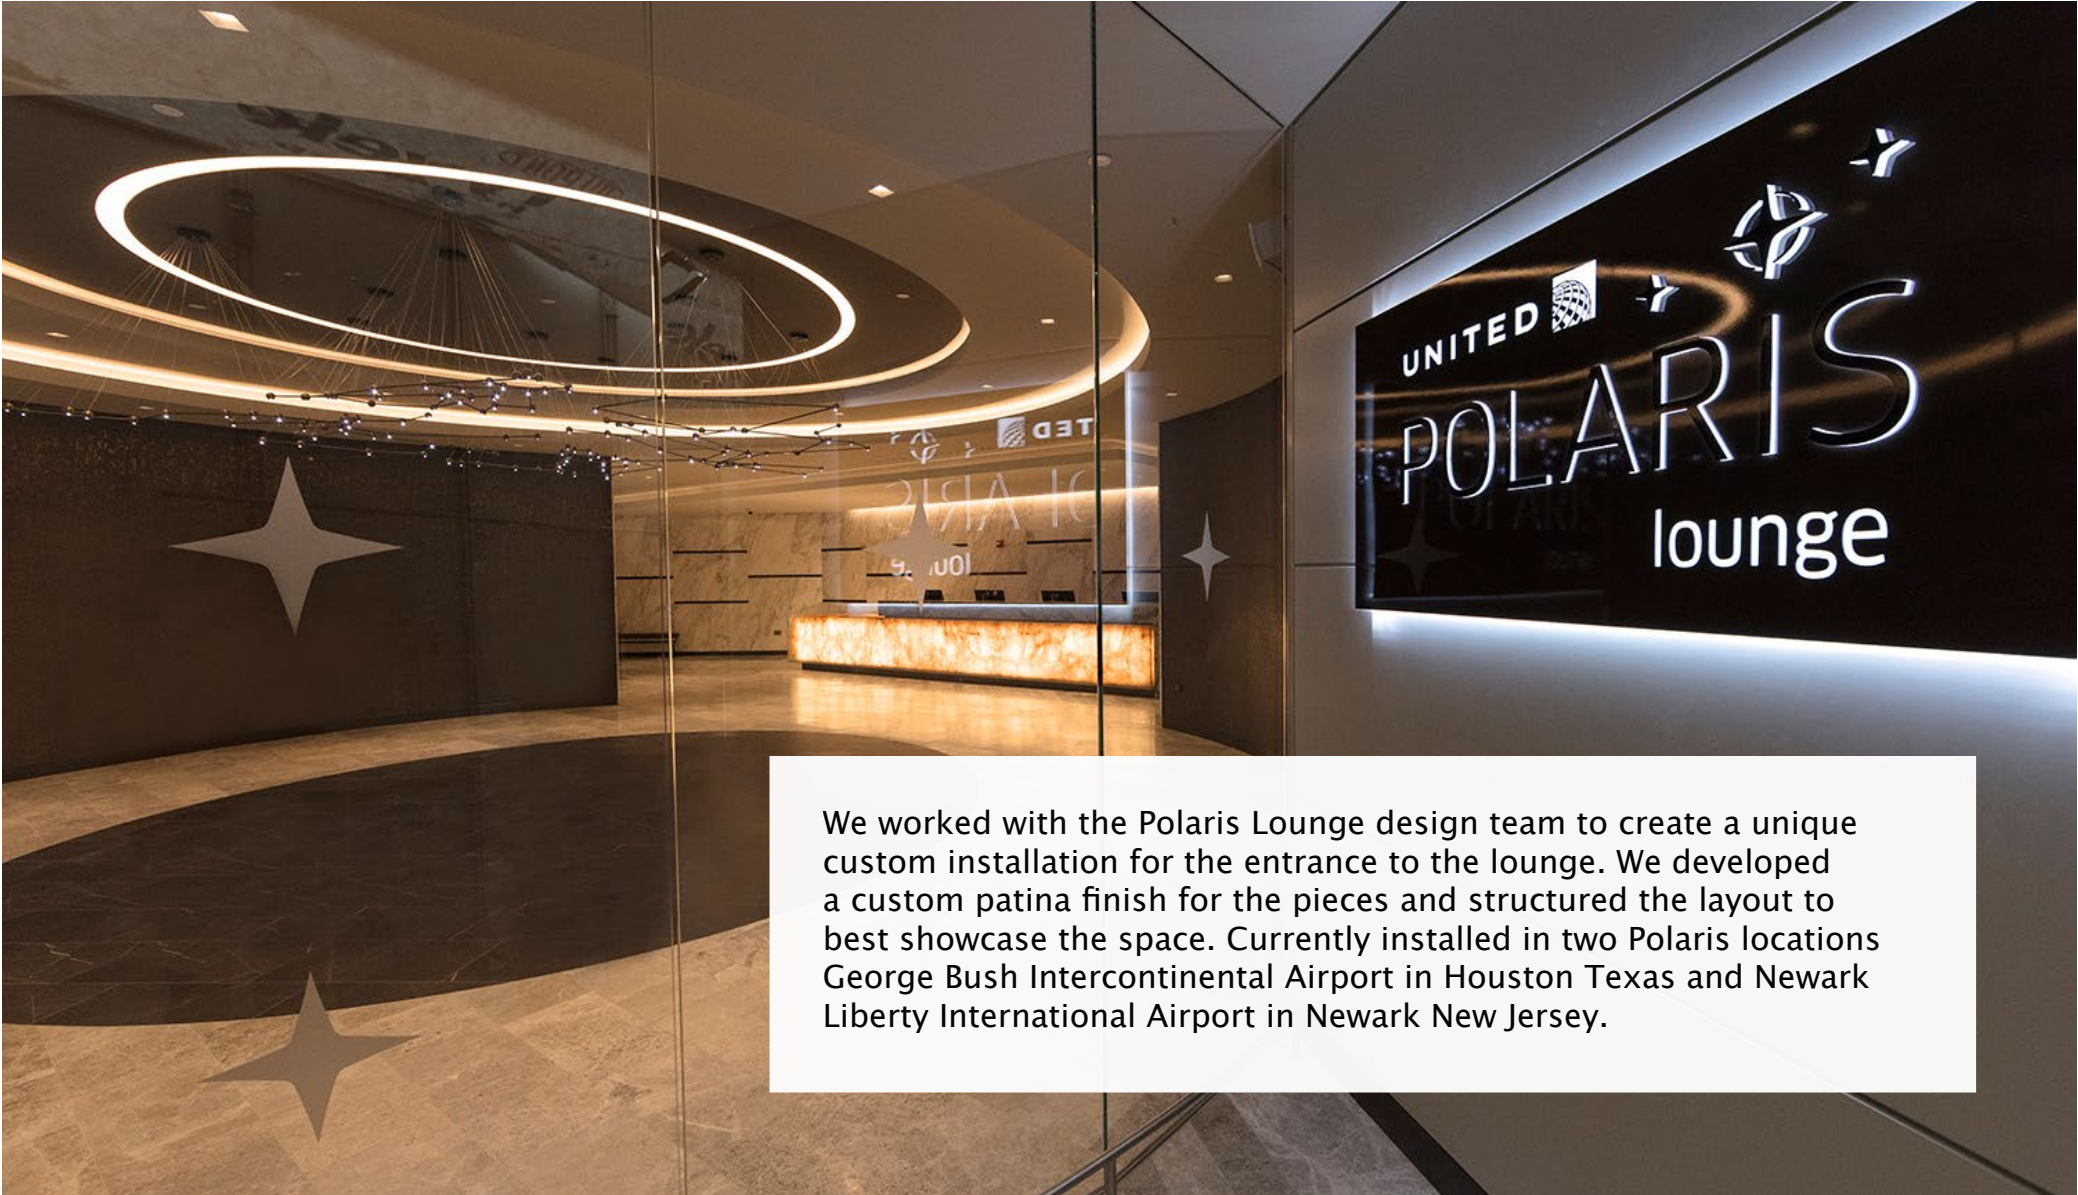

SALESFORCE CLOUDS

A huge installation at Dreamforce 2019. Some of our custom-made 7ft clouds merged the 2D & 3D in this entranceway experience.

CLOUDS FOR ICFF

Trade shows can get overwhelming very quickly – especially ones as large as New York International Contemporary Furniture Fair. We teamed up with Factice Studio to create a rest area for guests to relax & re-energize.

CONSTELLATION INSTALLATION FOR UNITED AIRLINES LOUNGE

We worked with the Polaris Lounge design team to create a unique custom installation for the entrance to the lounge. We developed a custom patina finish for the pieces and structured the layout to best showcase the space. Currently installed in two Polaris locations George Bush Intercontinental Airport in Houston Texas and Newark Liberty International Airport in Newark New Jersey.