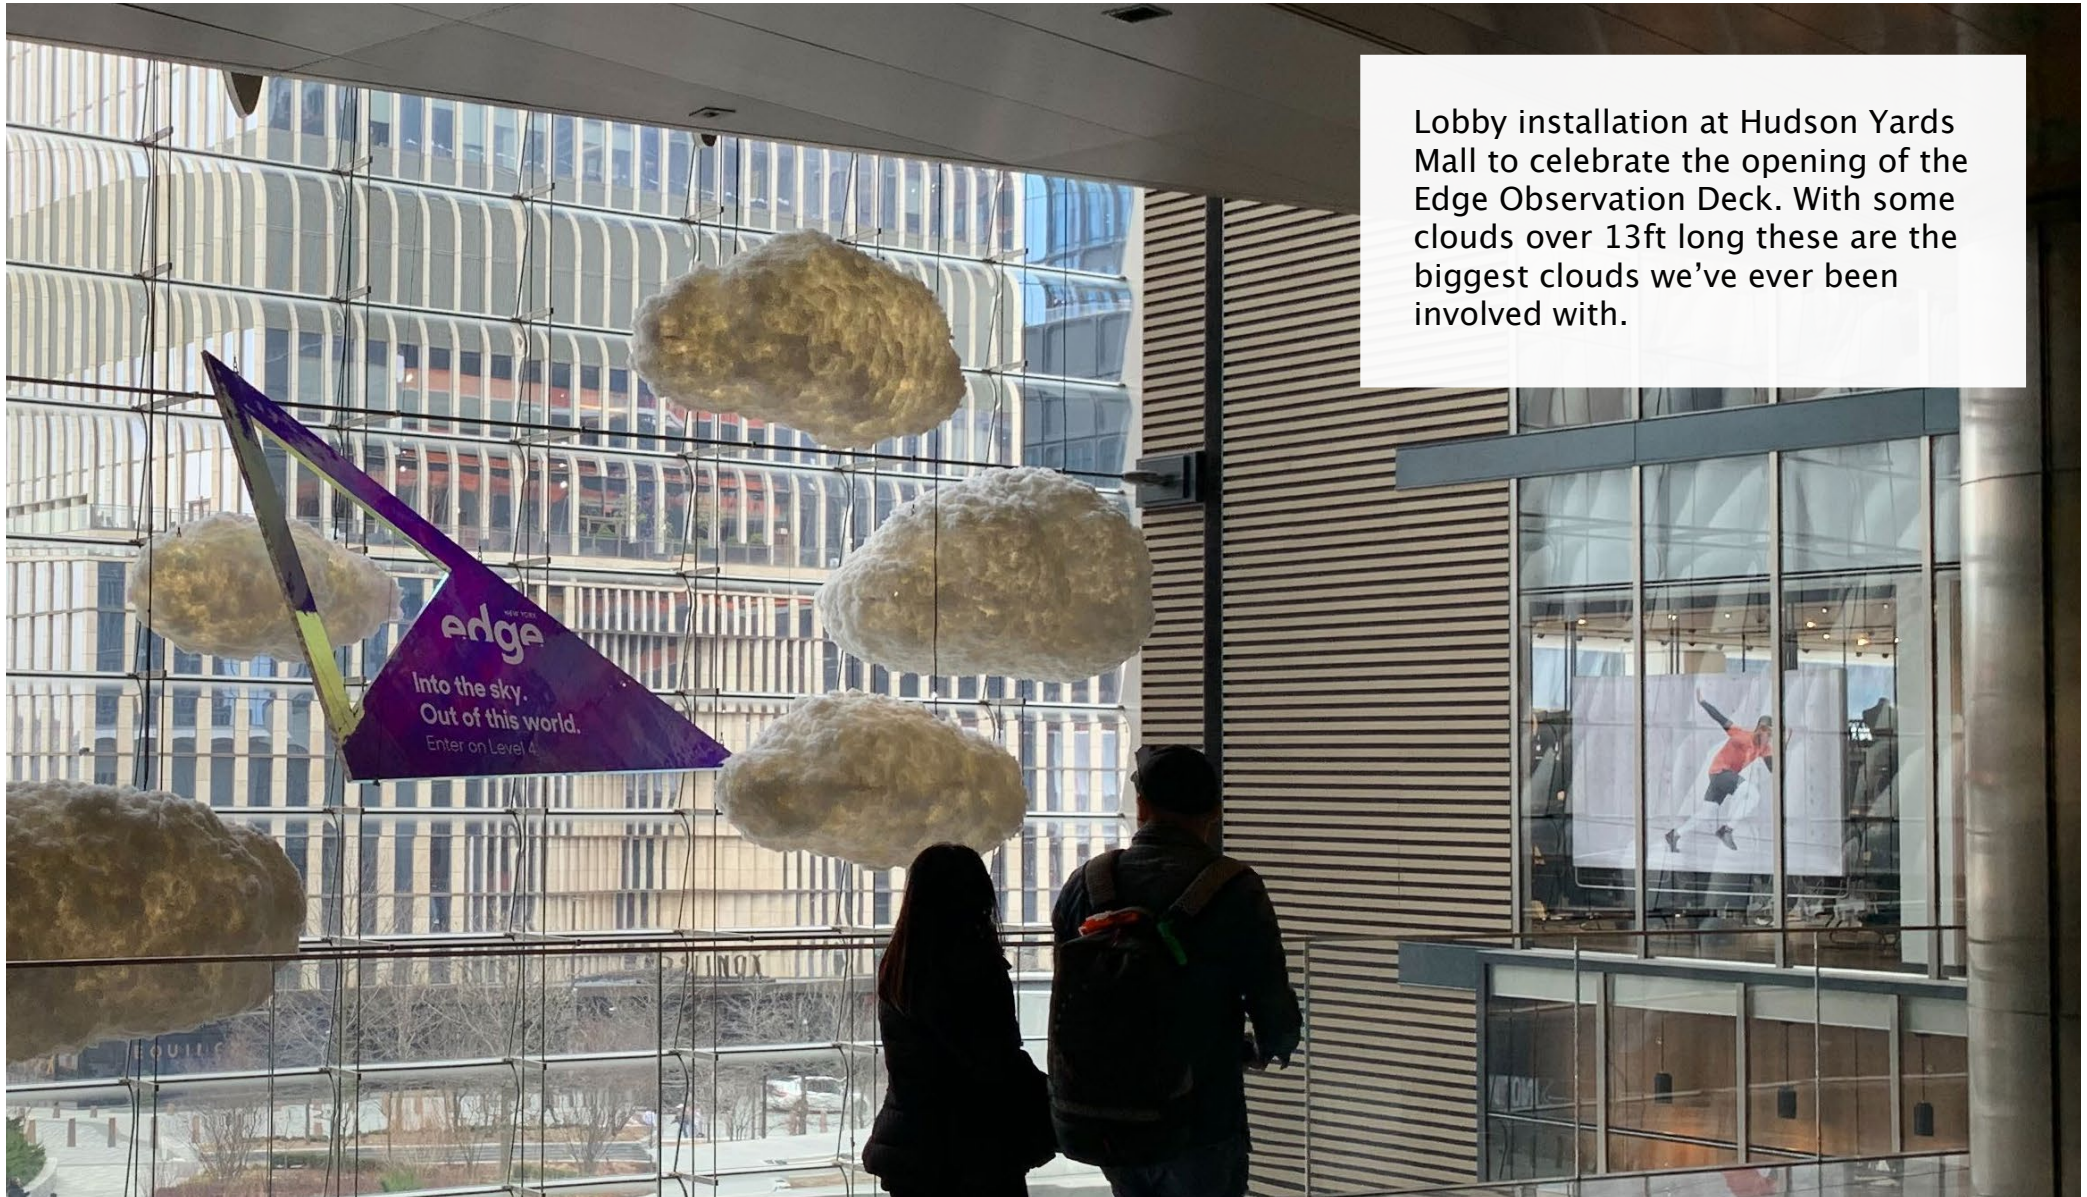

CONSTELLATION INSTALLATION FOR UNITED AIRLINES LOUNGE

We worked with the Polaris Lounge design team to create a unique custom installation for the entrance to the lounge. We developed a custom patina finish for the pieces and structured the layout to best showcase the space. Currently installed in two Polaris locations George Bush Intercontinental Airport in Houston Texas and Newark Liberty International Airport in Newark New Jersey.

CLOUD CLUSTER

Both our Lampshade Clouds and our Interactive Clouds look great in clusters. Shown here are a number of Large and Medium Lampshade Clouds suspended in our studio office.

HUDSON YARDS CLOUDS

Lobby installation at Hudson Yards Mall to celebrate the opening of the Edge Observation Deck. With some clouds over 13ft long these are the biggest clouds we've ever been involved with.

STUDIO OPENING