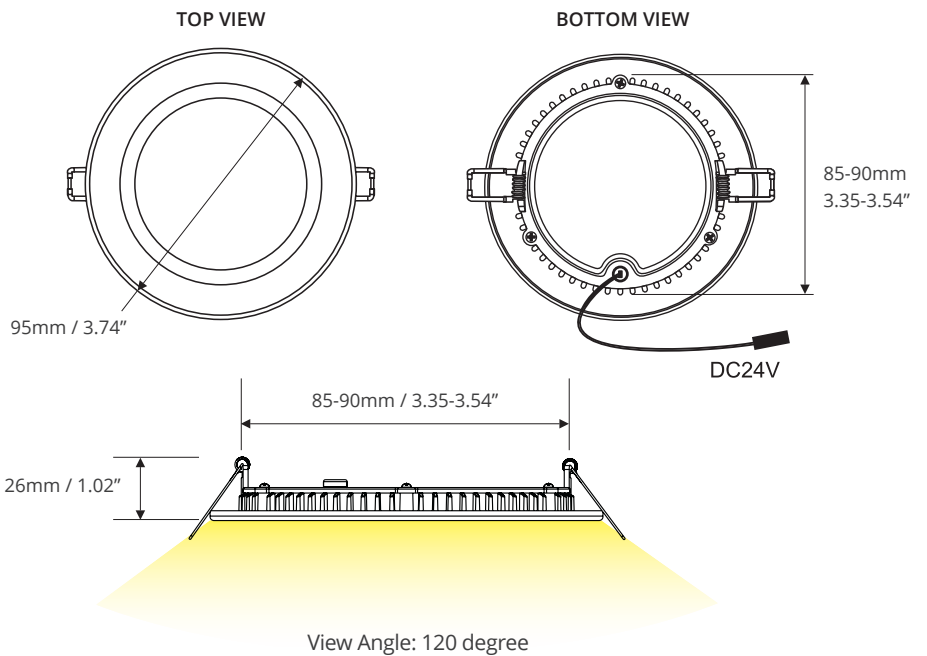

The **LPC-0095** Ultra-thin Circular LED panel delivers up to 340 lumens of light at up to 68 lumens per watt. Using a fraction of the energy used by comparable incandescent lamps, the LPC Series is a direct replacement for most recessed downlights in a 3.5 in. opening. With a wet location rating, this product is ideal for use in many residential, hospitality, and light commercial applications.

### PRODUCT SPECIFICATION

- Lifetime: Designed to last >50,000hours
- Dimming: Dimmable to 1%
- Wet Rating: IP64 (Suitable for Damp Locations)
- Clear Height: 26mm / 1.02"
- Outside Dimensions: 95mm / 3.74" Ø
- Opening Dimensions: 85-90mm / 3.35-3.54" Ø
- Weight: 0.19kgs/0.42lbs
- CRI: > 90 / SMD 2835
- Lumen: 320-340 lm
- Power: 100-240VAC 50/60Hz / 24VDC CV
- Watts: 4.5W / IC Rated
- CCT: 3000 - 6500K in 4 standard options
- View Angle: 120 degree
- Warranty: 7 years

### SPECIFICATIONS / ORDERING CODE MATRIX

Example: LPC-0095-05-3000-W means LPC Series 0095 model, 5 Watt, 3000K, White Frame

Model	Wattage	CCT	Frame Color
LPC-0095	05	3000	W
LPC-0095	5w	3000K - 6500K	W White A Aluminum C Custom