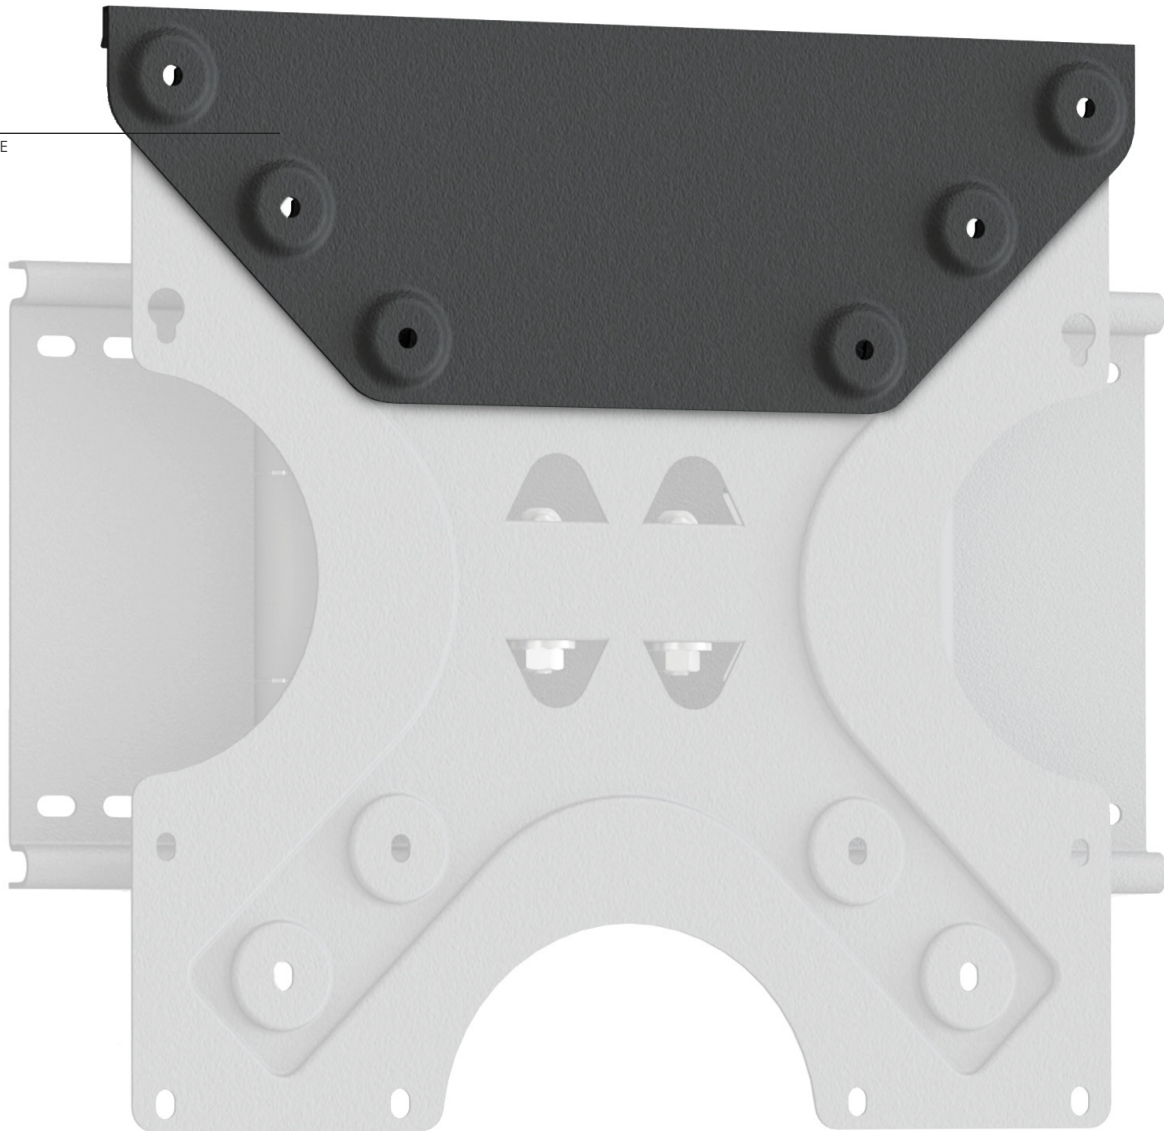

QUICK INSTALL PLATE

QUICK INSTALL PLATE

The **Quick Install Plate** (M3QIP) can be used for easy attaching and removing of a TV for maintenance and upgrade purposes. After securing the M3QIP on the back of the TV (upper 2 VESA mounting holes) simply hang the TV on the top edge of the M3 TV mount x-plate and secure with the additional hardware.