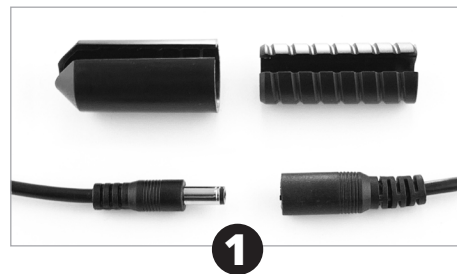

Barrel Lock connectors are designed to prevent cables from coming apart. They feature a coupling mechanism which makes connections fast, simple and reliable so that you can confidently lock your cables together with ease.

Place the connected cables into the barrel and screw the unit together to prevent accidental disconnects. The heavy-duty design makes this perfect for use in a hospitality or commercial facility.

Designed for use with 20 AWG and 18 AWG DC power splitters and extension cables.

PRODUCT SPECIFICATION

Color: Black

Material: ABS Fire retardant

Size: 57mm x 22mm

Warranty: 7 Years

Ordering Code: BRLK

Prism One Returns & Warranty Information: https://prismone.com/returns_and_warranty.html