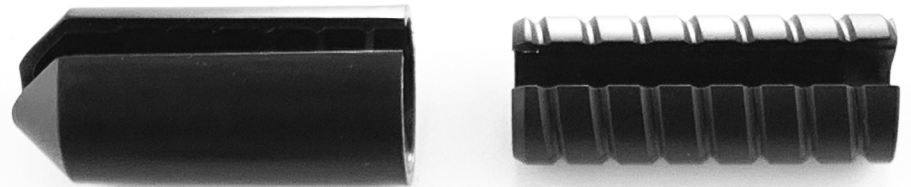

Barrel Lock connectors are designed to prevent cables from coming apart. They feature a coupling mechanism which makes connections fast, simple and reliable so that you can confidently lock your cables together with ease.

Place the connected cables into the barrel and screw the unit together to prevent accidental disconnects. The heavy-duty design makes this perfect for use in a hospitality or commercial facility.

Designed for use with 20 AWG and 18 AWG DC power splitters and extension cables.

PRODUCT SPECIFICATION

Color: Black

Material: ABS Fire retardant

Size: 57mm x 22mm

Warranty: 7 Years

Ordering Code: BRLK

Prism One Returns & Warranty Information: https://prismone.com/returns_and_warranty.html