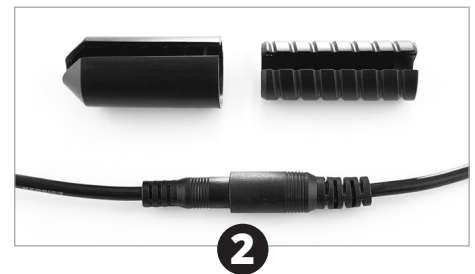

Barrel Lock connectors are designed to prevent cables from coming apart. They feature a coupling mechanism which makes connections fast, simple and reliable so that you can confidently lock your cables together with ease.

Place the connected cables into the barrel and screw the unit together to prevent accidental disconnects. The heavy-duty design makes this perfect for use in a hospitality or commercial facility.

Designed for use with 20 AWG and 18 AWG DC power splitters and extension cables.

PRODUCT SPECIFICATION

Color: Black

Material: ABS Fire retardant

Size: 57mm x 22mm

Warranty: 7 Years

Ordering Code: BRLK

Prism One Returns & Warranty Information: https://prismone.com/returns_and_warranty.html