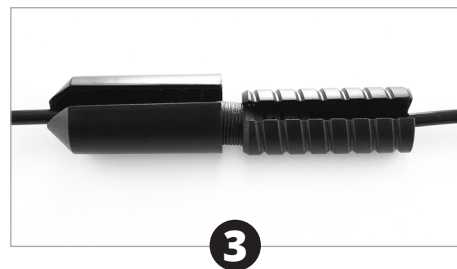

Barrel Lock connectors are designed to prevent cables from coming apart. They feature a coupling mechanism which makes connections fast, simple and reliable so that you can confidently lock your cables together with ease.

Place the connected cables into the barrel and screw the unit together to prevent accidental disconnects. The heavy-duty design makes this perfect for use in a hospitality or commercial facility.

Designed for use with 20 AWG and 18 AWG DC power splitters and extension cables.

PRODUCT SPECIFICATION

Color: Black

Material: ABS Fire retardant

Size: 57mm x 22mm

Warranty: 7 Years

Ordering Code: BRLK

Prism One Returns & Warranty Information: https://prismone.com/returns_and_warranty.html