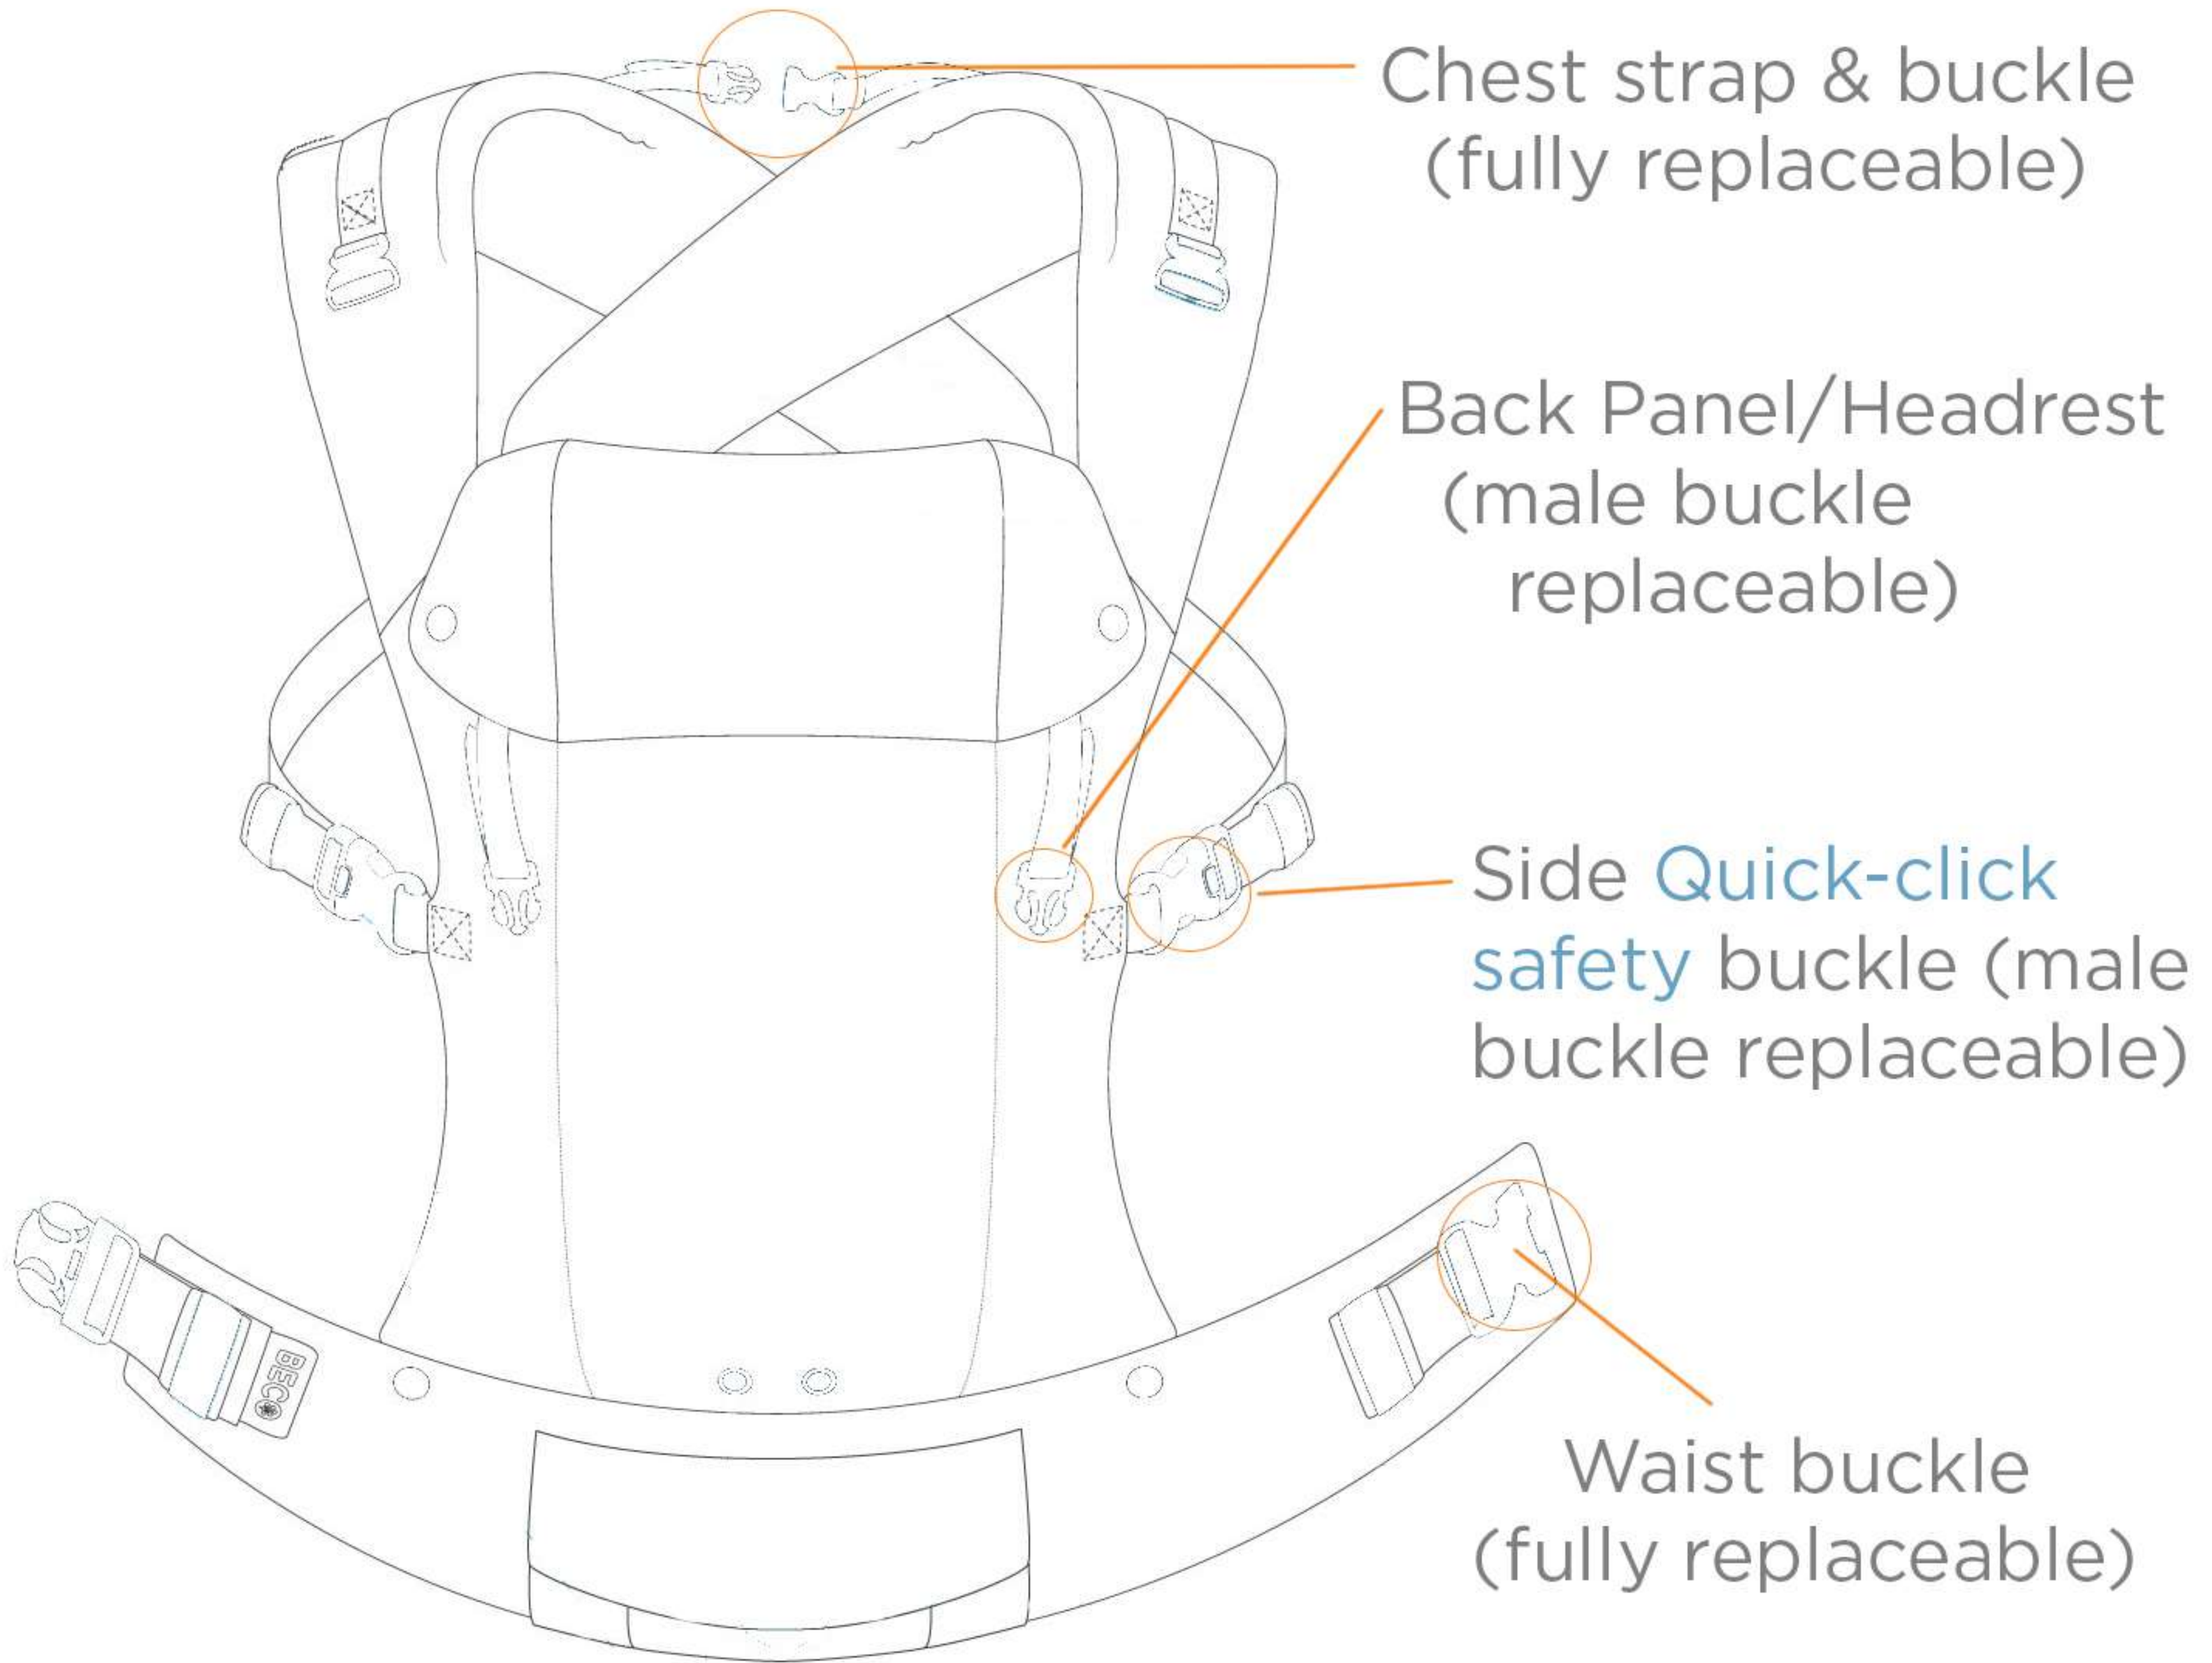

GEMINI CARRIER VERSION 1

Replacement parts

Chest strap & buckle
(fully replaceable)

Back Panel/Headrest
(male buckle
replaceable)

Side **Tri-lock** buckle
(male buckle
replaceable)

Waist buckle
(fully replaceable)

GEMINI CARRIER VERSION 2

Replacement parts

Chest strap & buckle
(fully replaceable)

Back Panel/Headrest
(male buckle
replaceable)

Side **Quick-click
safety** buckle (male
buckle replaceable)

Waist buckle
(fully replaceable)

BECCO TODDLER CARRIER

Replacement parts

SOLIEIL CARRIER Replacement parts

Snap on Hood & Bag
(both replaceable).

Chest strap & buckle
(fully replaceable)

Side Tri-lock buckle
(male buckle
replaceable)

Waist buckle
(fully replaceable)