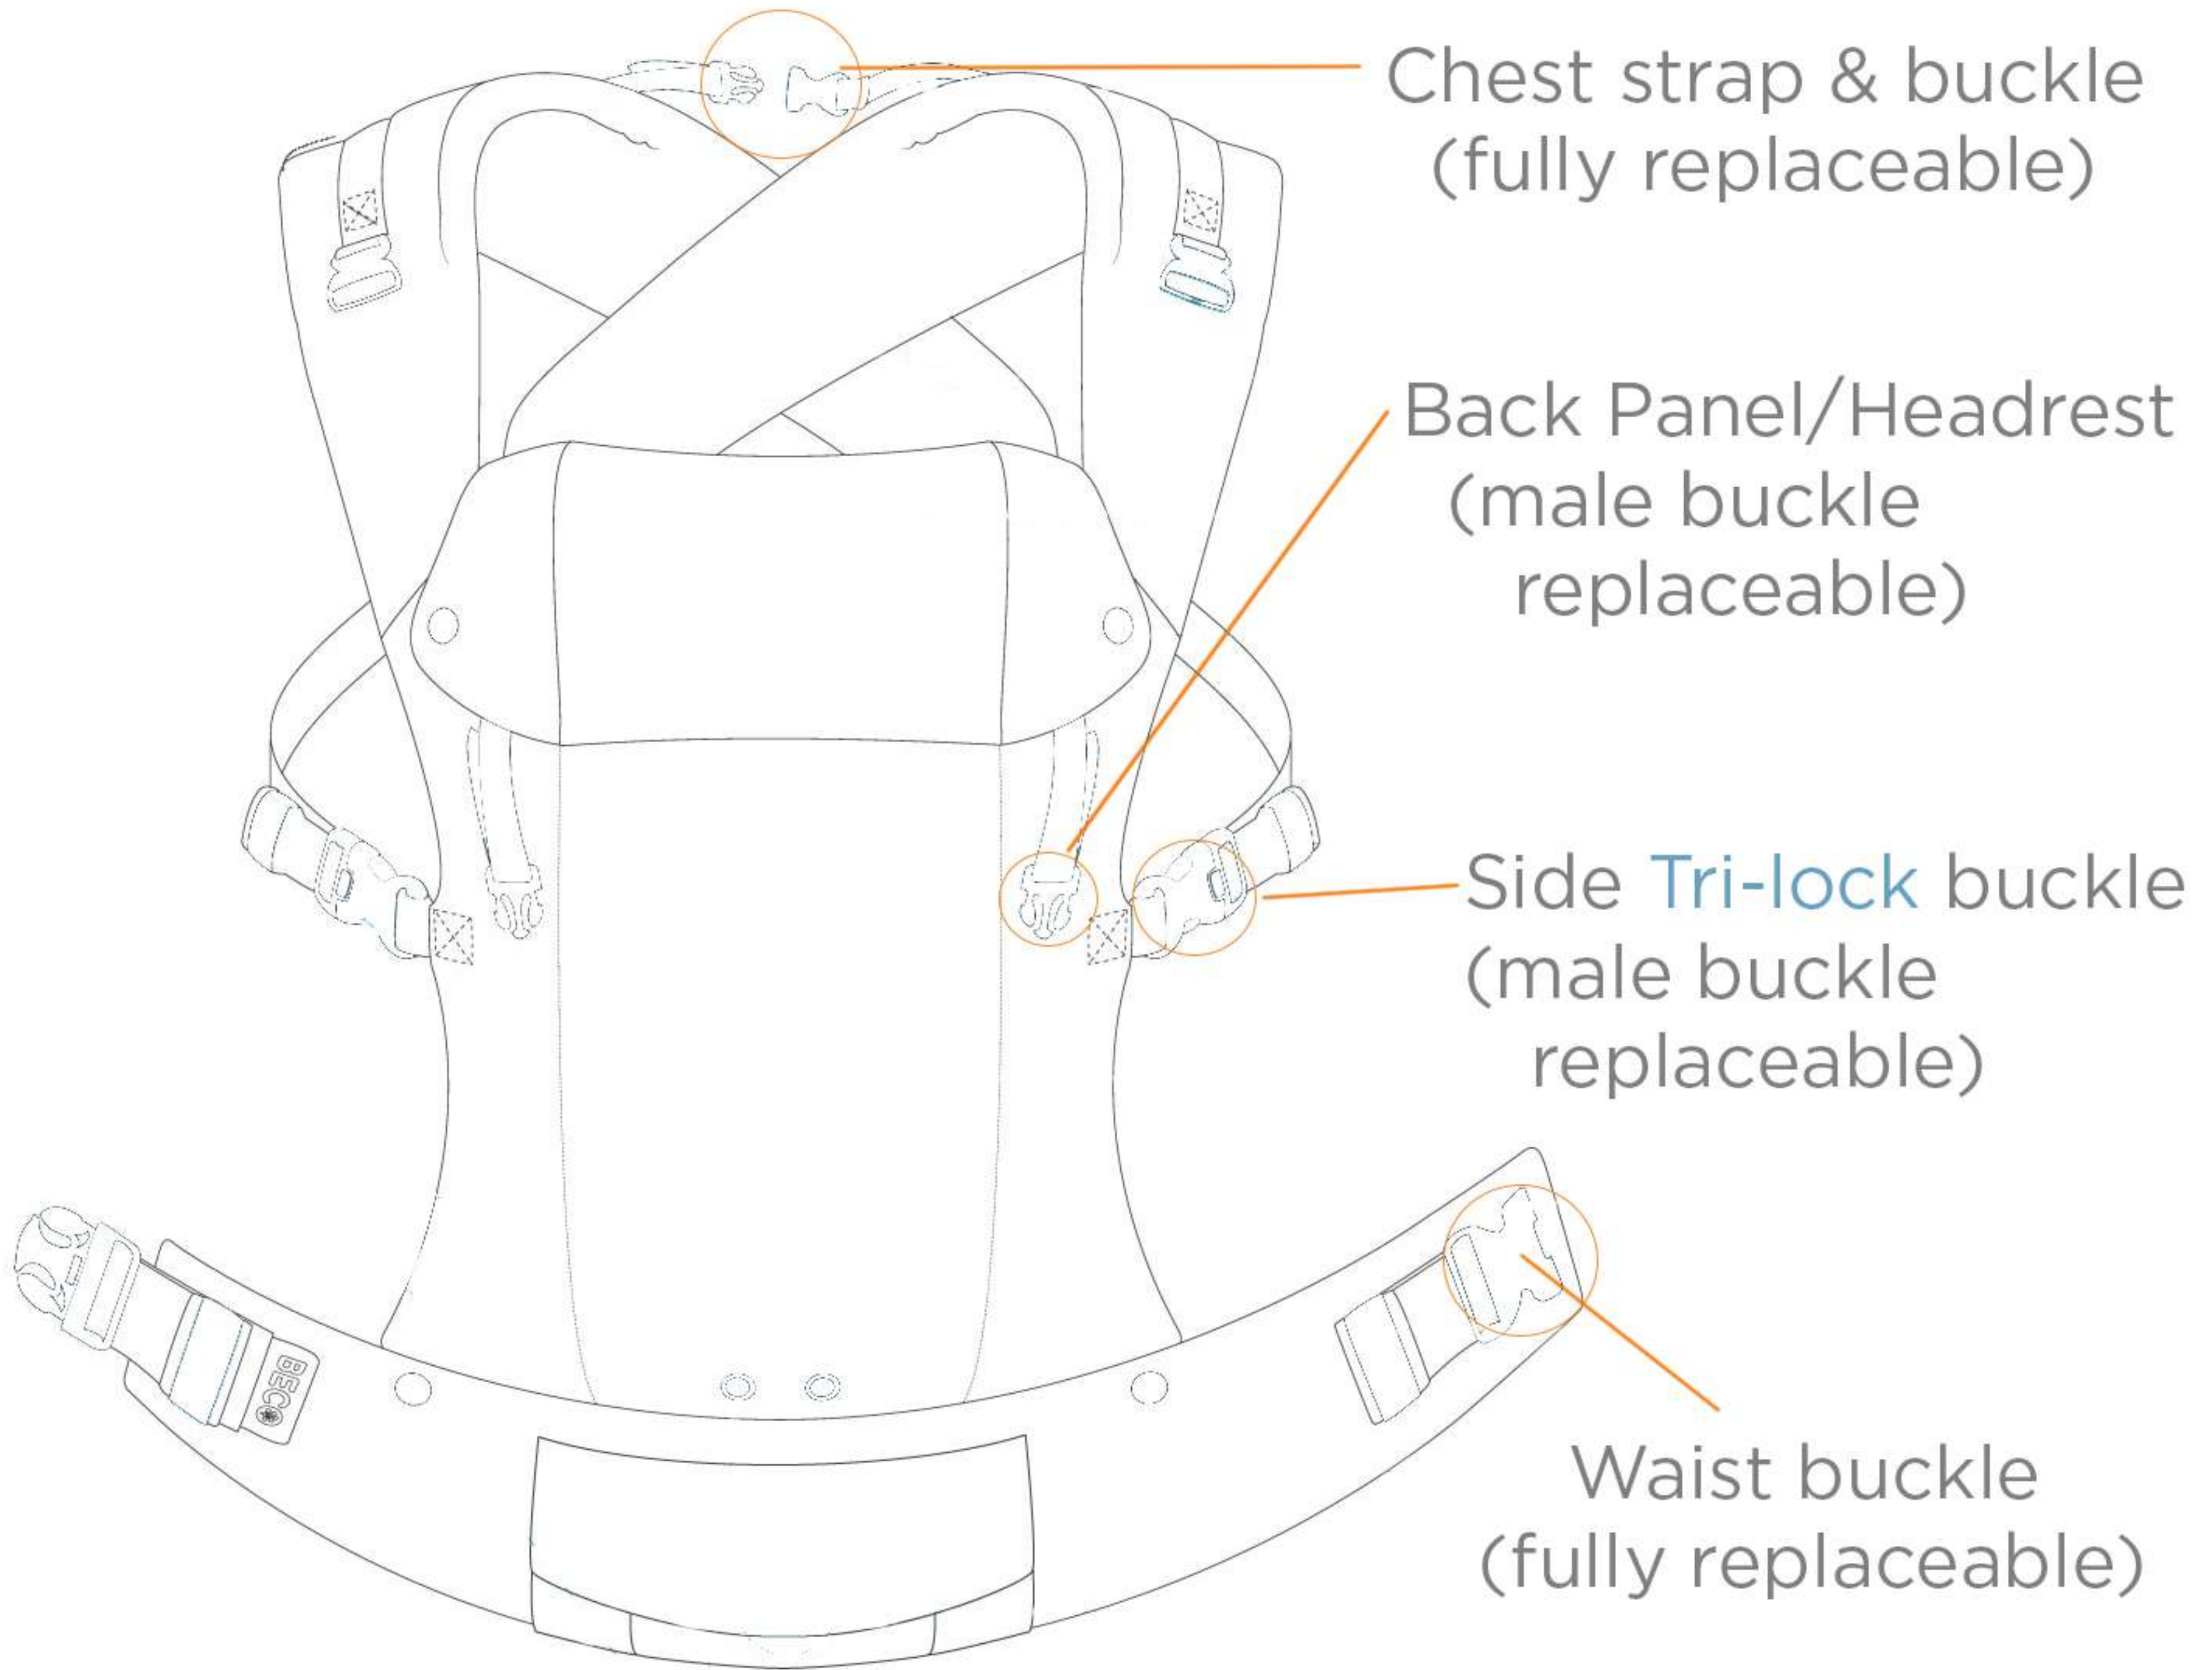

GEMINI CARRIER VERSION 1

Replacement parts

Chest strap & buckle
(fully replaceable)

Back Panel/Headrest
(male buckle
replaceable)

Side **Tri-lock** buckle
(male buckle
replaceable)

Waist buckle
(fully replaceable)

GEMINI CARRIER VERSION 2

Replacement parts

Chest strap & buckle
(fully replaceable)

Back Panel/Headrest
(male buckle
replaceable)

Side **Quick-click
safety** buckle (male
buckle replaceable)

Waist buckle
(fully replaceable)

BECCO TODDLER CARRIER

Replacement parts

SOLIEIL CARRIER Replacement parts

Snap on Hood & Bag
(both replaceable).

Chest strap & buckle
(fully replaceable)

Side Tri-lock buckle
(male buckle
replaceable)

Waist buckle
(fully replaceable)