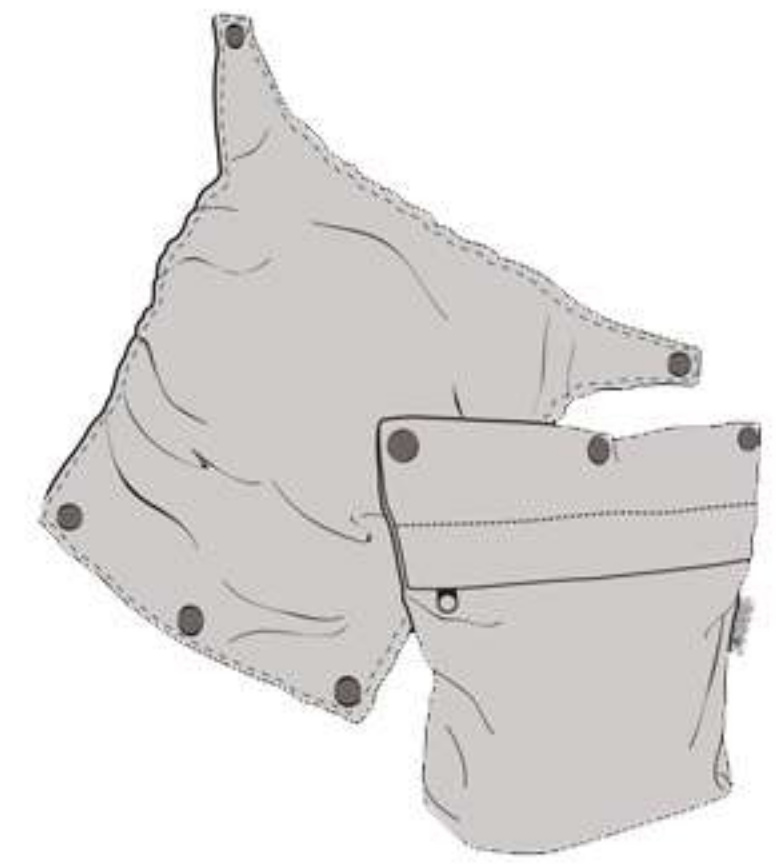

GEMINI CARRIER VERSION 1

Replacement parts

Chest strap & buckle
(fully replaceable)

Back Panel/Headrest
(male buckle
replaceable)

Side **Tri-lock** buckle
(male buckle
replaceable)

Waist buckle
(fully replaceable)

GEMINI CARRIER VERSION 2

Replacement parts

Chest strap & buckle
(fully replaceable)

Back Panel/Headrest
(male buckle
replaceable)

Side **Quick-click
safety** buckle (male
buckle replaceable)

Waist buckle
(fully replaceable)

BECCO TODDLER CARRIER

Replacement parts

SOLIEIL CARRIER Replacement parts

Snap on Hood & Bag
(both replaceable).

Chest strap & buckle
(fully replaceable)

Side Tri-lock buckle
(male buckle
replaceable)

Waist buckle
(fully replaceable)