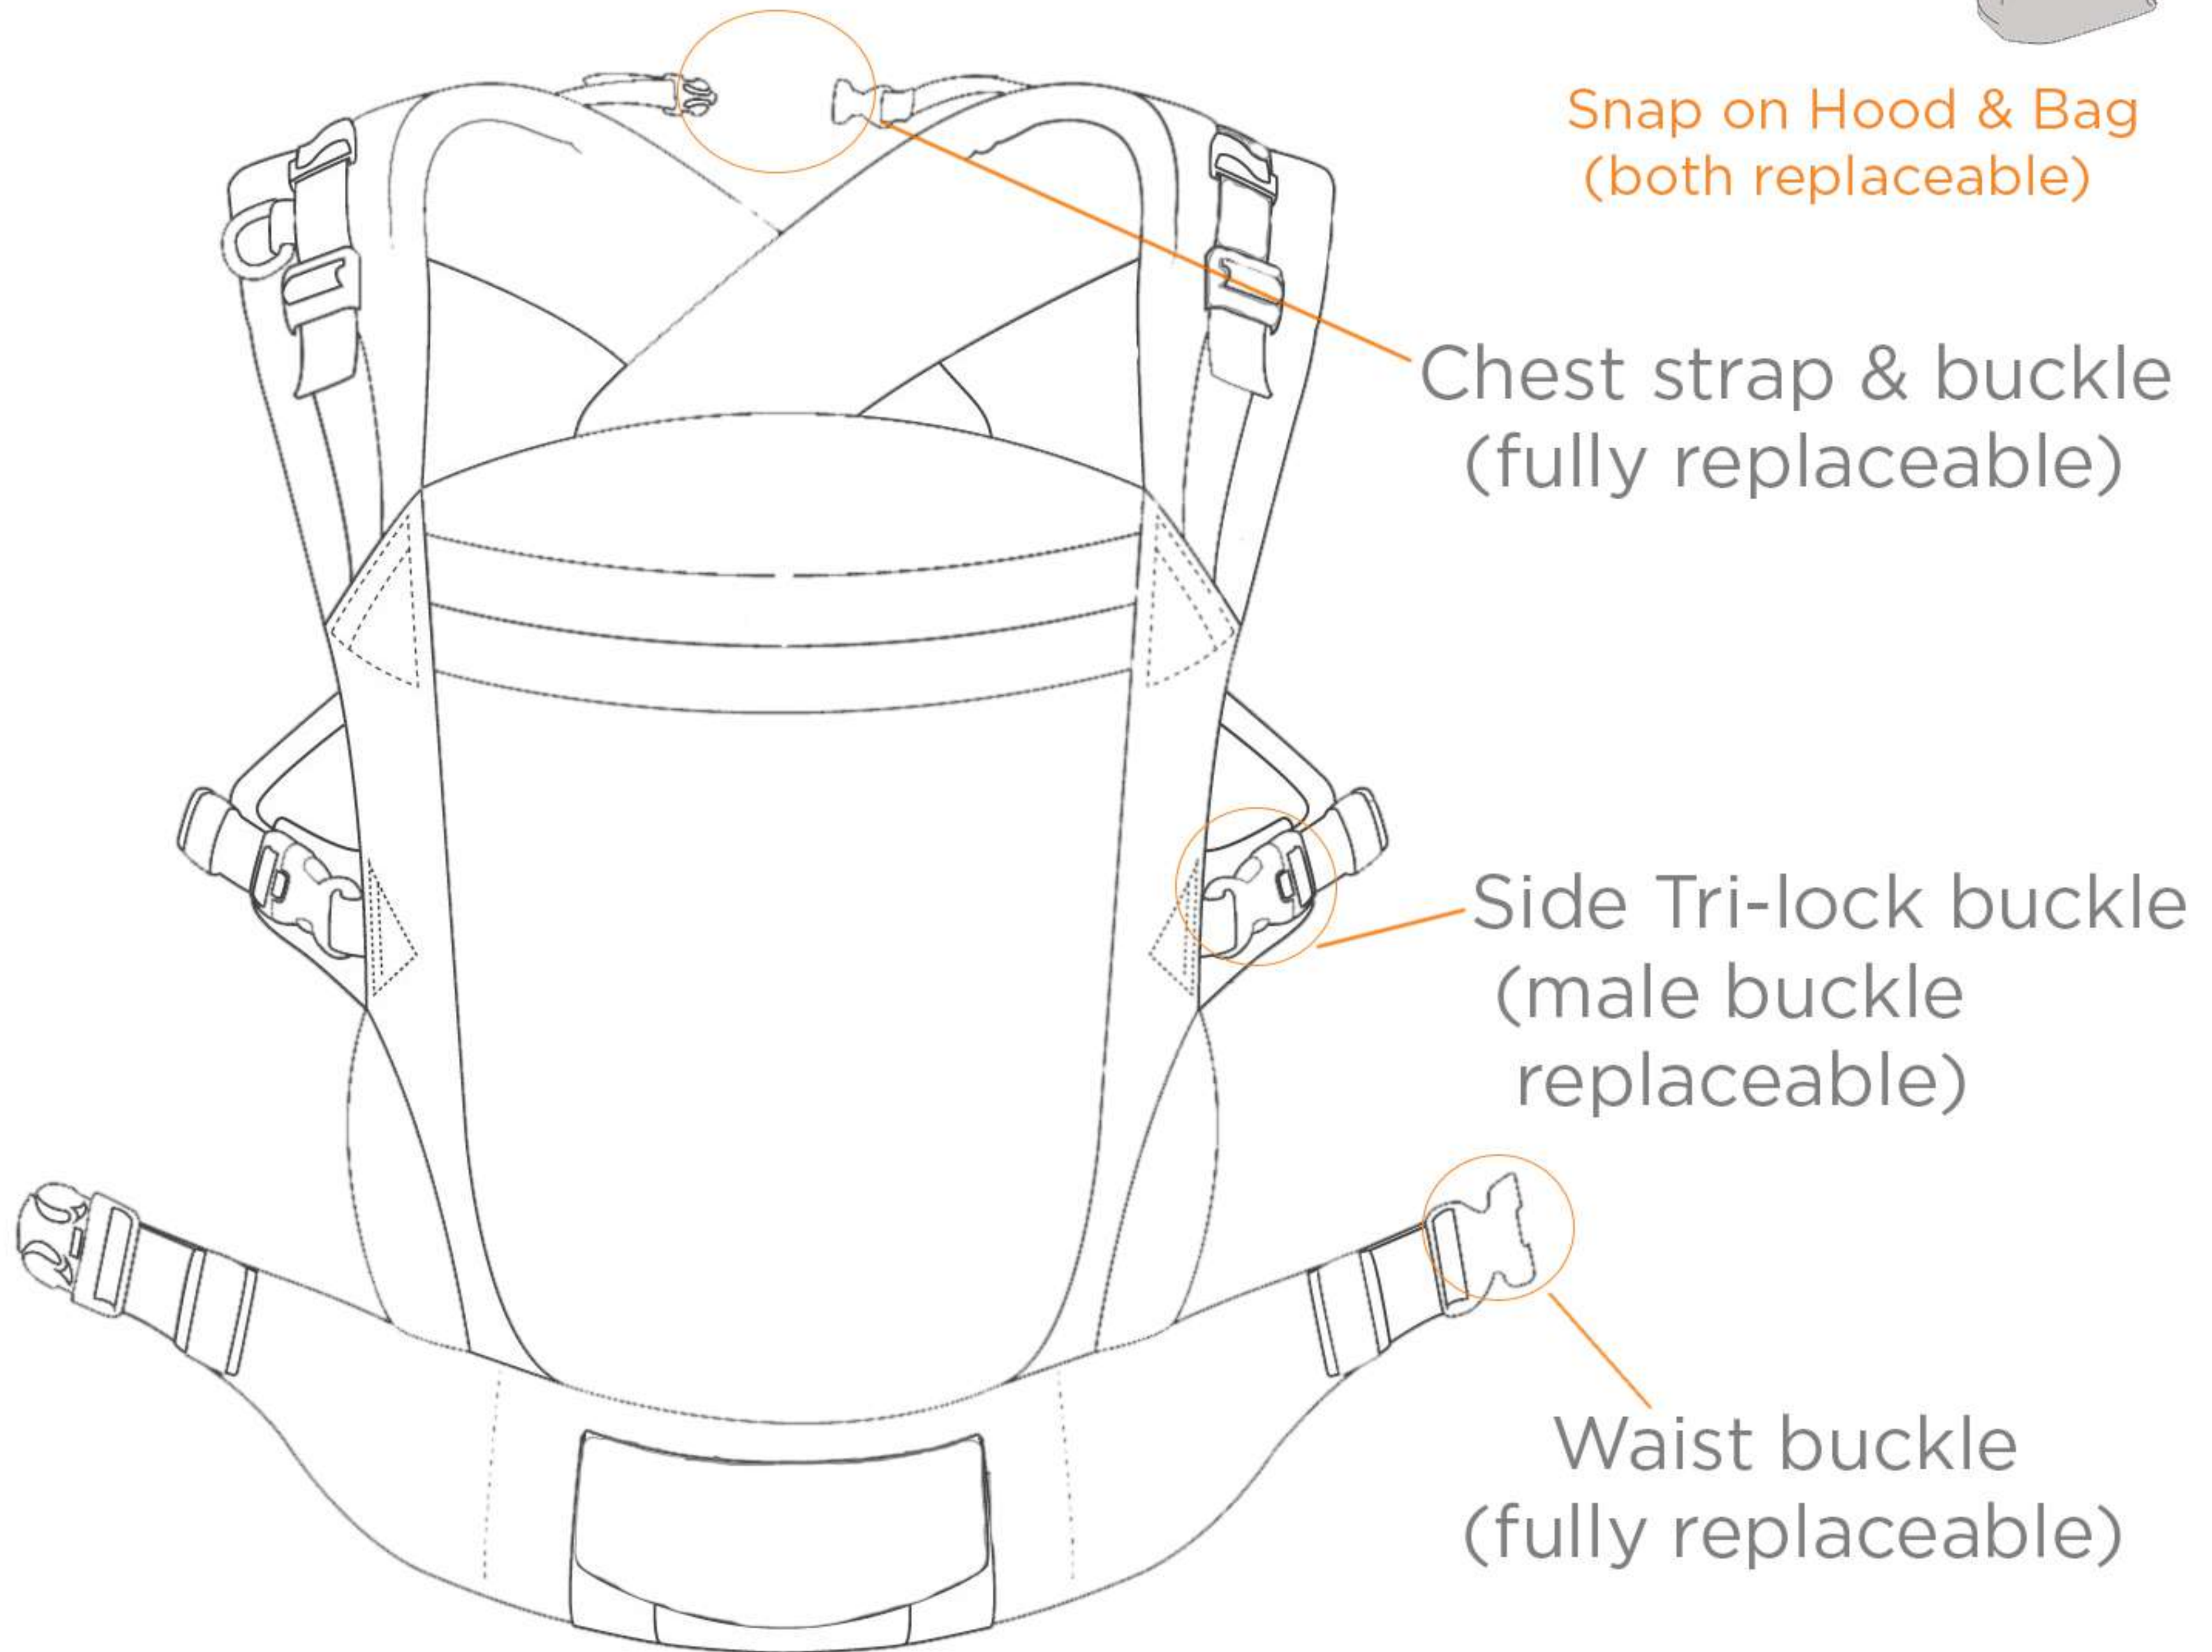

GEMINI CARRIER VERSION 1

Replacement parts

Chest strap & buckle
(fully replaceable)

Back Panel/Headrest
(male buckle
replaceable)

Side **Tri-lock** buckle
(male buckle
replaceable)

Waist buckle
(fully replaceable)

GEMINI CARRIER VERSION 2

Replacement parts

Chest strap & buckle
(fully replaceable)

Back Panel/Headrest
(male buckle
replaceable)

Side **Quick-click
safety** buckle (male
buckle replaceable)

Waist buckle
(fully replaceable)

BECCO TODDLER CARRIER

Replacement parts

SOLIEIL CARRIER Replacement parts

Snap on Hood & Bag
(both replaceable).

Chest strap & buckle
(fully replaceable)

Side Tri-lock buckle
(male buckle
replaceable)

Waist buckle
(fully replaceable)