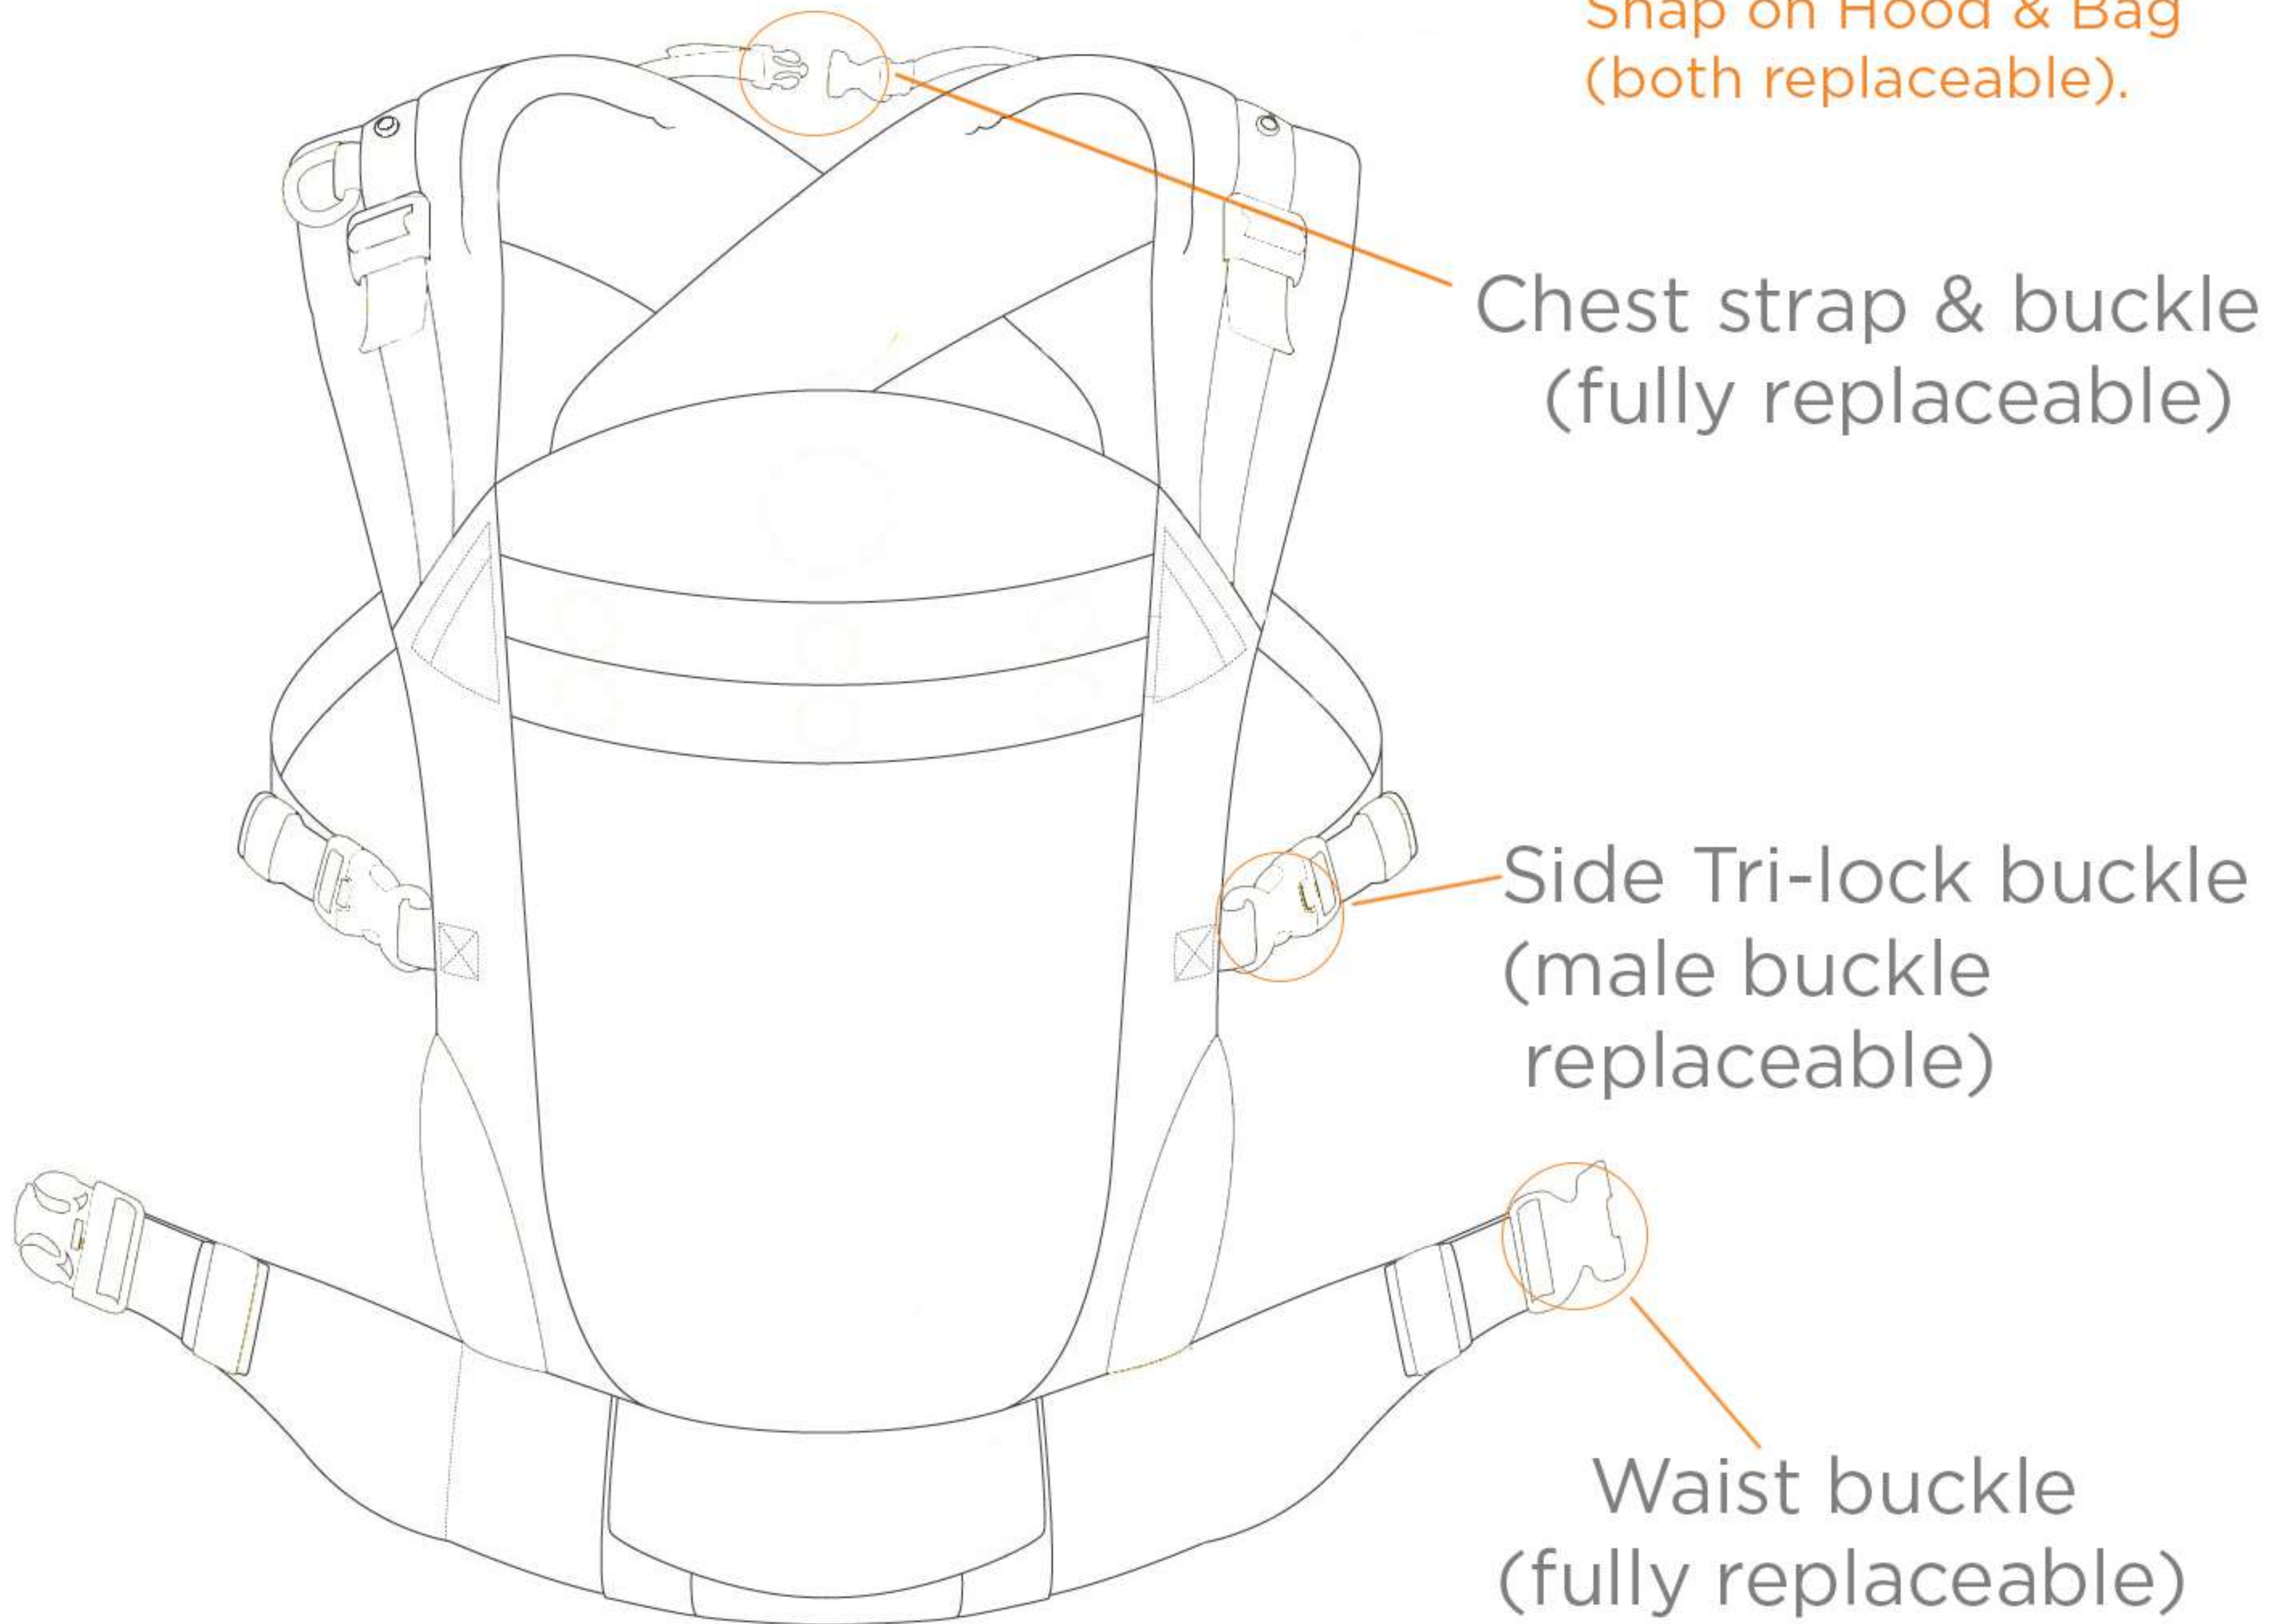

GEMINI CARRIER VERSION 1

Replacement parts

Chest strap & buckle
(fully replaceable)

Back Panel/Headrest
(male buckle
replaceable)

Side **Tri-lock** buckle
(male buckle
replaceable)

Waist buckle
(fully replaceable)

GEMINI CARRIER VERSION 2

Replacement parts

Chest strap & buckle
(fully replaceable)

Back Panel/Headrest
(male buckle
replaceable)

Side **Quick-click
safety** buckle (male
buckle replaceable)

Waist buckle
(fully replaceable)

BECCO TODDLER CARRIER

Replacement parts

SOLIEIL CARRIER Replacement parts

Snap on Hood & Bag
(both replaceable).

Chest strap & buckle
(fully replaceable)

Side Tri-lock buckle
(male buckle
replaceable)

Waist buckle
(fully replaceable)