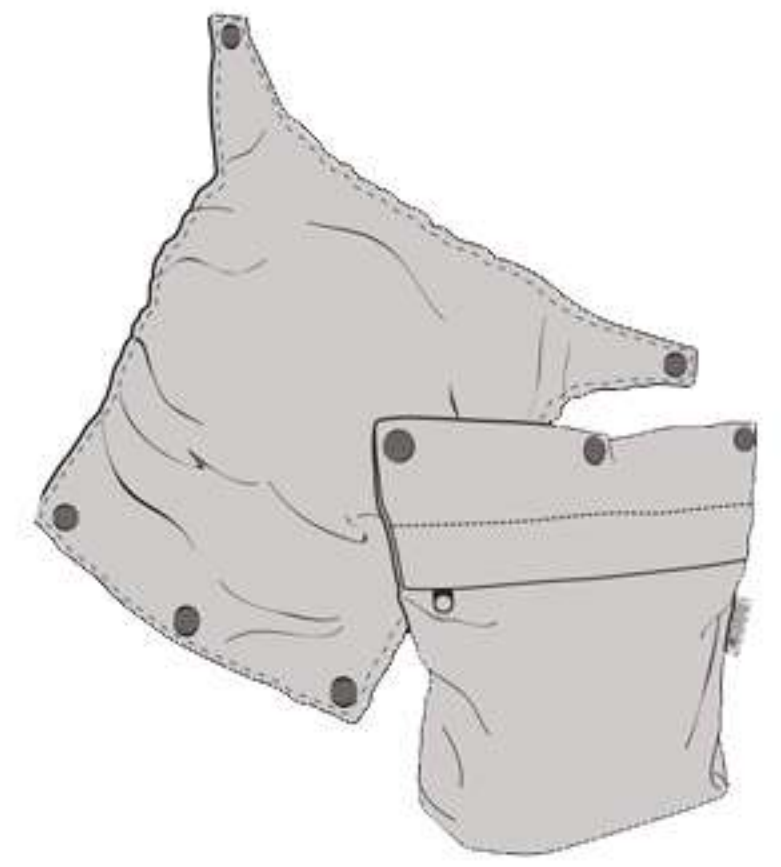

GEMINI CARRIER VERSION 1

Replacement parts

Chest strap & buckle
(fully replaceable)

Back Panel/Headrest
(male buckle
replaceable)

Side **Tri-lock** buckle
(male buckle
replaceable)

Waist buckle
(fully replaceable)

GEMINI CARRIER VERSION 2

Replacement parts

Chest strap & buckle
(fully replaceable)

Back Panel/Headrest
(male buckle
replaceable)

Side **Quick-click
safety** buckle (male
buckle replaceable)

Waist buckle
(fully replaceable)

BECCO TODDLER CARRIER

Replacement parts

SOLIEIL CARRIER Replacement parts

Snap on Hood & Bag
(both replaceable).

Chest strap & buckle
(fully replaceable)

Side Tri-lock buckle
(male buckle
replaceable)

Waist buckle
(fully replaceable)