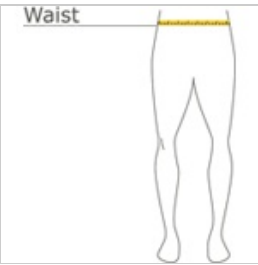

Sport-Tek® Youth PosiCharge® Competitor™ Pocketed Short. YST355P

Our light weight, unlined short with pockets wicks moisture and locks in colors.

- 3.8-ounce, 100% polyester interlock with PosiCharge technology
- Removable tag for comfort and relabeling
- Elastic waistband
- No draw cord
- Side pockets

front

back

HOW TO MEASURE

WAIST

Measure around the smallest part of the natural waist.

SIZE CHART

	S	M	XS	L	XL
Size	6/8	10/12	4	14/16	18/20
Waist	25-26	26-27	24-25	27-28	28-31

COLOR INFORMATION