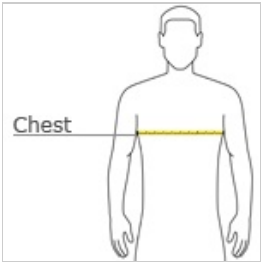

SPORT-TEK

Sport-Tek[®] Heather-On-Heather Contender[™] Tee. ST362

This moisture-wicking, snag-resistant tee combines two heather colors for a unique colorblock design.

- 3.8-ounce, 100% polyester jersey
- Removable tag for comfort and relabeling
- Neck taping
- Contrast raglan sleeves

front

back

HOW TO MEASURE

CHEST WIDTH

Measure under the arm and around the fullest part of the chest with arms down, keeping tape horizontal.

SIZE CHART

	XS	S	M	L	XL	2XL	3XL	4XL
Chest	32	35-37	38-40	41-43	44-46	47-49	50-53	54-57