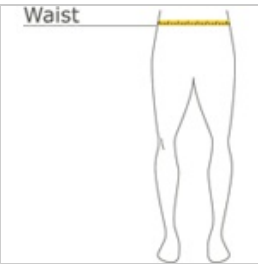

Sport-Tek® PosiCharge® Competitor™ Pocketed Short. ST355P

Our lightweight, unlined short with pockets wicks moisture and locks in colors.

- 3.8-ounce, 100% polyester interlock with PosiCharge technology
- Removable tag for comfort and relabeling
- Elastic waistband
- Continuous loop draw cord
- Side pockets
- 9-inch inseam

front

back

HOW TO MEASURE

WAIST

Measure around the smallest part of the natural waist.

SIZE CHART

	XS	S	M	L	XL	2XL	3XL	4XL
Waist	26-28	29-31	32-34	35-37	38-40	41-43	44-47	48-51

COLOR INFORMATION