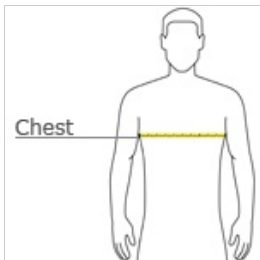

The North Face® Canyon Flats Fleece Jacket. NF0A3LH9

Protect yourself from the elements at work or play with this sleek, smooth-faced fleece built for rock-solid durability and easy movement.

- 243 g/m2 100% polyester fleece
- Due to different fabric specs, please allow for slight color variations between the Ladies Canyon Flats Stretch Fleece Jacket and the Adult Canyon Flats Fleece Jacket.
- Smooth-faced fleece with a brushed interior for comfort
- Vision center front zipper
- Concealed-zip right chest pocket with welding detail
- Raglan sleeves for extra mobility
- Secure-zip hand pockets
- Contrast, high-density The North Face logo heat transfer on left sleeve
- The North Face® products have decoration requirements that require special handling procedures and may need additional time to fulfill

front

back

BENEFITS

BREATHABLE: Mid-weight fabrics that help regulate body temperature.

CARE INSTRUCTIONS

Machine wash separately on delicate cycle in warm water. Secure and close all zippers, and hook and loop closures before wash. Turn garment inside out. Do not use bleach or softeners. Tumble dry low heat or for best results line dry. Do not iron or dry clean.

HOW TO MEASURE

CHEST WIDTH

Measure under the arm and around the fullest part of the chest with arms down, keeping tape horizontal.

SIZE CHART

	S	M	L	XL	2XL	3XL
Chest	36-38	39-41	42-44	45-48	49-52	53-56

COLOR INFORMATION