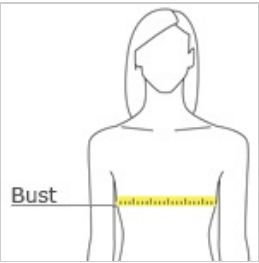

# OGIO® Ladies Gravitare Scoop 3/4-Sleeve . LOG141

This flattering look has a beautiful drape and on-trend OGIO details.

- 4.7-ounce, 100% poly with stay-cool wicking technology
- OGIO heat transfer label for tag-free comfort
- Open neck
- Heat transfer O on center back neck
- Dolman shoulders
- Self-fabric tabs w ith matte black buttons
- Heat transfer O at left hem
- Curved hem

### HOW TO MEASURE

#### BUST

Measure under the arm and around the fullest part of the bust with arms down, keeping tape horizontal.