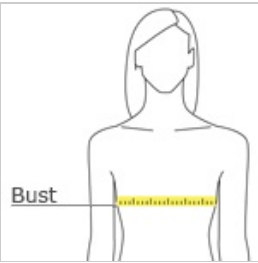

OGIO® Ladies Verge Racerback Tank. LOE327

STAY-COOL WICKING
 ULTRABREATHABLE
 FLATLOCK SEAMS FOR COMFORT
 REFLECTIVE DETAILS

- Body: 4.4-ounce, 100% poly jersey w ith stay-cool w icking technology
- Trim: 4-ounce, 100% poly jersey w ith stay-cool w icking technology
- OGIO heat transfer label for tag-free comfort
- Center back keyhole cutout w ith reflective O heat transfer below
- Contrast binding at neck, armholes and side seams
- Curved drop tail hem

front

back

HOW TO MEASURE

BUST

Measure under the arm and around the fullest part of the bust w ith arms dow n, keeping tape horizontal.

SIZE CHART

	XS	S	M	L	XL	2XL	3XL	4XL
Size	2	4/6	8/10	12/14	16/18	20/22	24/26	28/30
Bust	32-34	35-36	37-38	39-41	42-44	45-47	48-51	52-55