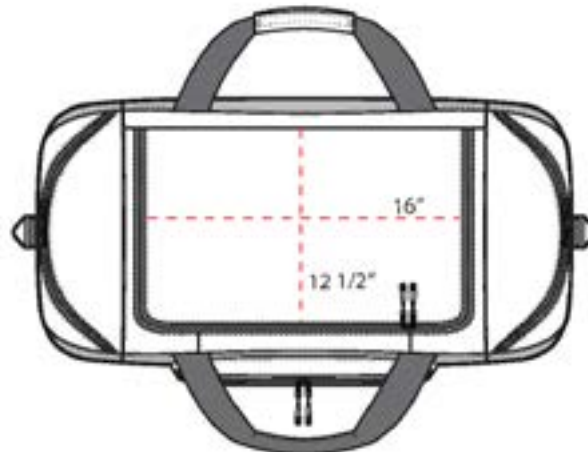

## Port & Company® Camouflage Colorblock Sport Duffel. BG99C

---

This rugged duffel features the outdoorsy Realtree Xtra® camo pattern.

- 600 denier polyester canvas with 210 denier polyester lining
- D-shaped zippered entry for easy access in main compartment
- Two large zippered end pockets
- Two exterior zippered pockets on front
- Padded handle
- Detachable, adjustable shoulder strap
- Dimensions: 12.75”h x 27.25”w x 13.5”d; Approx. 4,690 cubic inches

### COLOR INFORMATION

Realtree Xtra/  
Black  
PMS PAT-  
TERNED

FRONT VIEW

BACK VIEW

TOP VIEW