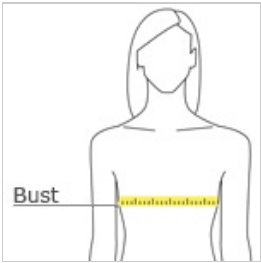

**BELLA+CANVAS.**

**BELLA+CANVAS® Women's Slouchy Tee.  
BC8816**

- Slouchy fit
- Tear-away label
- Scoop neck
- Side seamed
- Subtle curved bottom hem
- Solid Colors: 3.7-ounce, 65/35 poly/viscose, 32 singles
- Triblend Colors: 3.8-ounce, 50/25/25 poly/Airlume combed and ring spun cotton/rayon, 40 singles

**CARE INSTRUCTIONS**

Machine wash warm, inside out, with like colors. Only non-chlorine bleach. Tumble dry low. Medium iron. Do not iron decoration. Do not dry clean.

front

back

**HOW TO MEASURE**

**BUST**

Measure under the arm and around the fullest part of the bust with arms down, keeping tape horizontal.

**SIZE CHART**

	S	M	L	XL	2XL
Size	6-8	8-10	10-12	14-18	20-22
Chest	30-32	32-33 1/2	33 1/2- 35 1/2	35 1/2- 37 1/2	37 1/2- 39 1/2