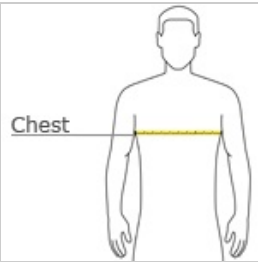

BELLA+CANVAS.

BELLA+CANVAS® Unisex Triblend Short Sleeve V-Neck Te. BC3415

- Retail fit
- Tear-away label
- Side seamed
- 3.8-ounce, 50/25/25 poly/Airlume combed and ring spun cotton/rayon, 40 singles

CARE INSTRUCTIONS

Machine wash warm, inside out, with like colors. Only non-chlorine bleach. Tumble dry low. Medium iron. Do not iron decoration. Do not dry clean.

front

back

HOW TO MEASURE

CHEST WIDTH

Measure under the arm and around the fullest part of the chest with arms down, keeping tape horizontal.

SIZE CHART

	XS	S	M	L	XL	2XL
Chest	31-34	34-37	38-41	42-45	46-49	50-53

COLOR INFORMATION

Athletic Grey Triblend PMS 423C

Blue Triblend PMS 7682CP

Charcoal-Black Triblend PMS Black 7CP

Grey Triblend PMS 416CP