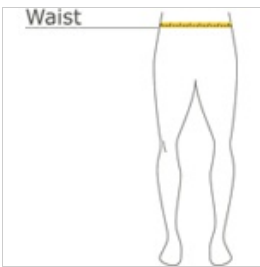

Heavy Blend™ Sweatpant. 18200

- 8-ounce, 50/50 cotton/poly
- Covered elastic waistband with draw cord
- Elastic cuffs
- Double-needle bottom hem

HOW TO MEASURE

WAIST

Measure around the smallest part of the natural waist.

SIZE CHART

	S	M	L	XL	2XL
Waist	24-26	28-29	30-31	32-33	36-37

COLOR INFORMATION

Black
PMS 426C

Navy
PMS 533C

Sport Grey
PMS COOL GRAY
7C

*Not all sizes are available in every color.