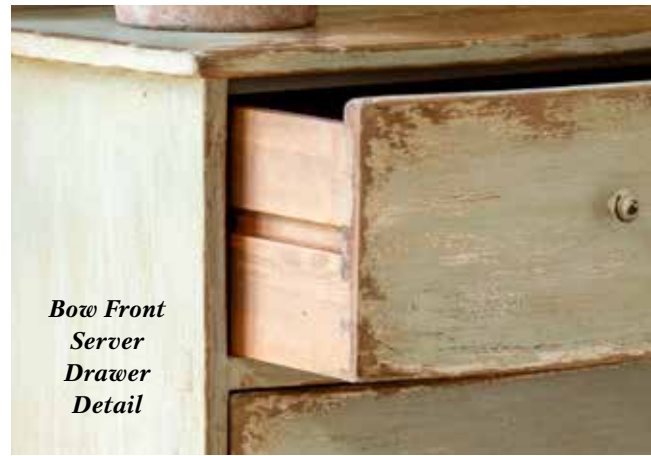

**Bow Front
Server
Drawer
Detail**

**A. ARCH STREET
MIRROR DAWN**
EWM81145
36.25" x 4" x 51.25"
Mirror: 27" x 41.5"

**B. PAINTED FRENCH
SIDEBOARD**
EFC90467
83" x 20" x 36.5"

**C. CHAROLAIS COW
CANVAS PRINT**
EWA01119
22.5" x 1.75" x 36"

D. BOW FRONT SERVER
EFC90474
48" x 20" x 36"
Drawers: 44" x 15" x 7.5"