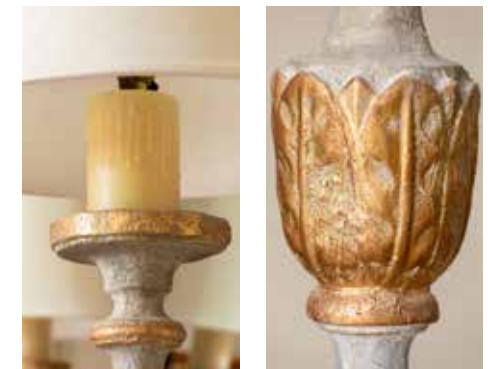

**E. OLD WORLD
CANDLESTICK**

EAB80860
8" x 8" x 27"

**F. BURLAP &
DISTRESSED PILLOW
BENCH**

EFS81670 
48.25" x 19.5" x 19.5"

D

E

F

THE
COUNTRY FRENCH
LAMP COLLECTION