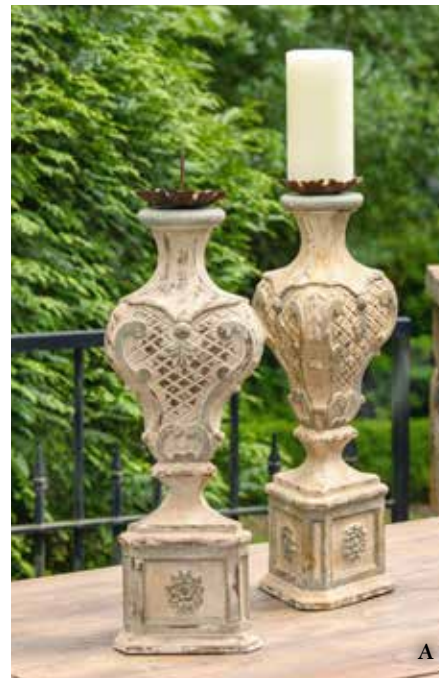

Faux florals: EBY90679. Visit our website for more floral options.

THE REIMAGINED TABLESCAPE

welcomes you to pull up a chair and enjoy a setting limited only by the hostess's imagination. The versatility of our Country French pieces means options: use place card holders to direct people to their seats or identify ingredients on a charcuterie board; punctuate a table with candles or opt for living or permanent florals.