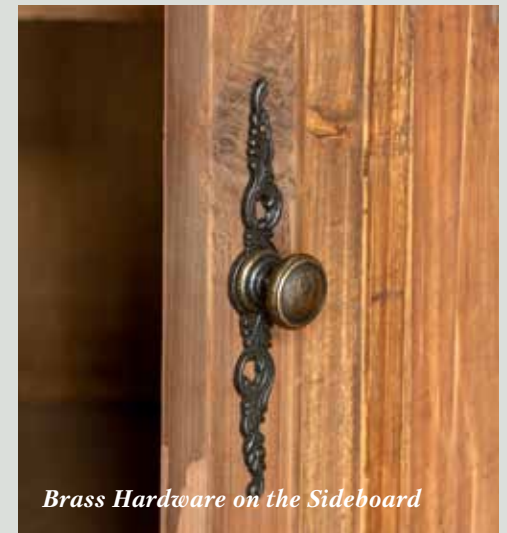

D. RECLAIMED PINE FRENCH COUNTRY SIDEBOARD

EFC81565
79" x 17.5" x 39.5"
Small drawers: 10.5" x 4" x 14"
Middle drawers: 24" x 4" x 14"
Middle cabinet: 48" x 24"
Small cabinets: 13.5" x 24"