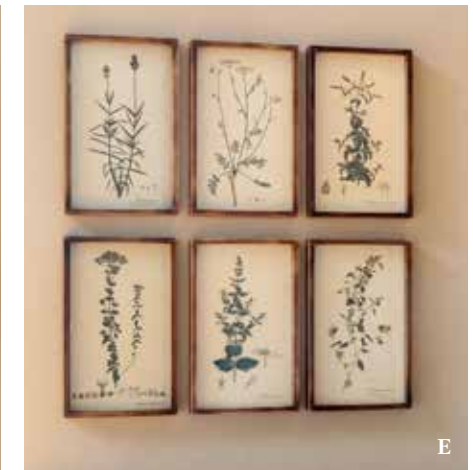

G. BUFFET CABINET

EFC90478
87" x 18.75" x 35.25"
Drawers: 17.75" x 13.75"
Cabinets: 41" x 15"