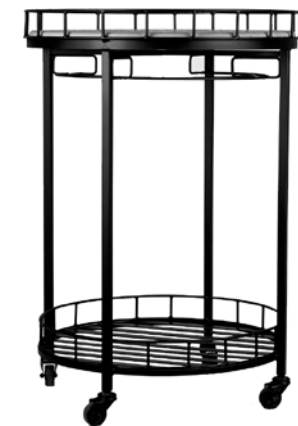

Serving Cart
(aluminum or iron)
24"D x 34" H