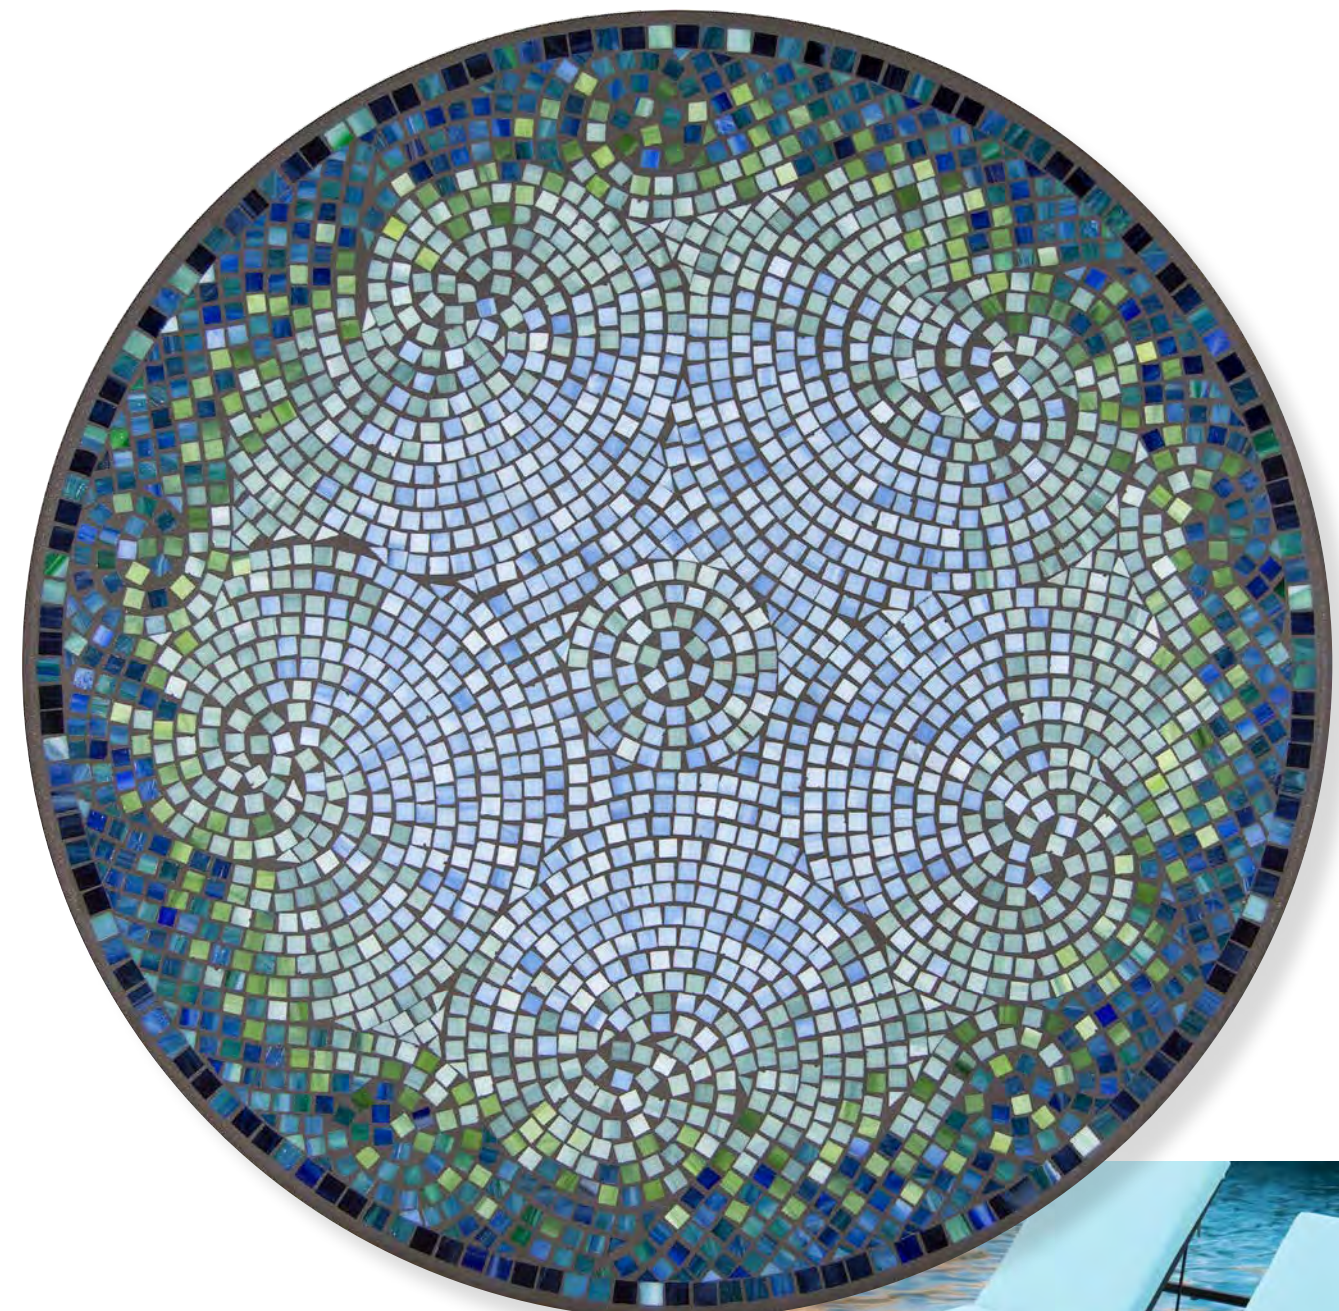

Belize

stained glass cast in charcoal stone blend

Opposite | 60" Bistro with Olympia Chairs and Spa Cushions

Right | 18"sq Chaise Side Table and 14"sq Chaise Table