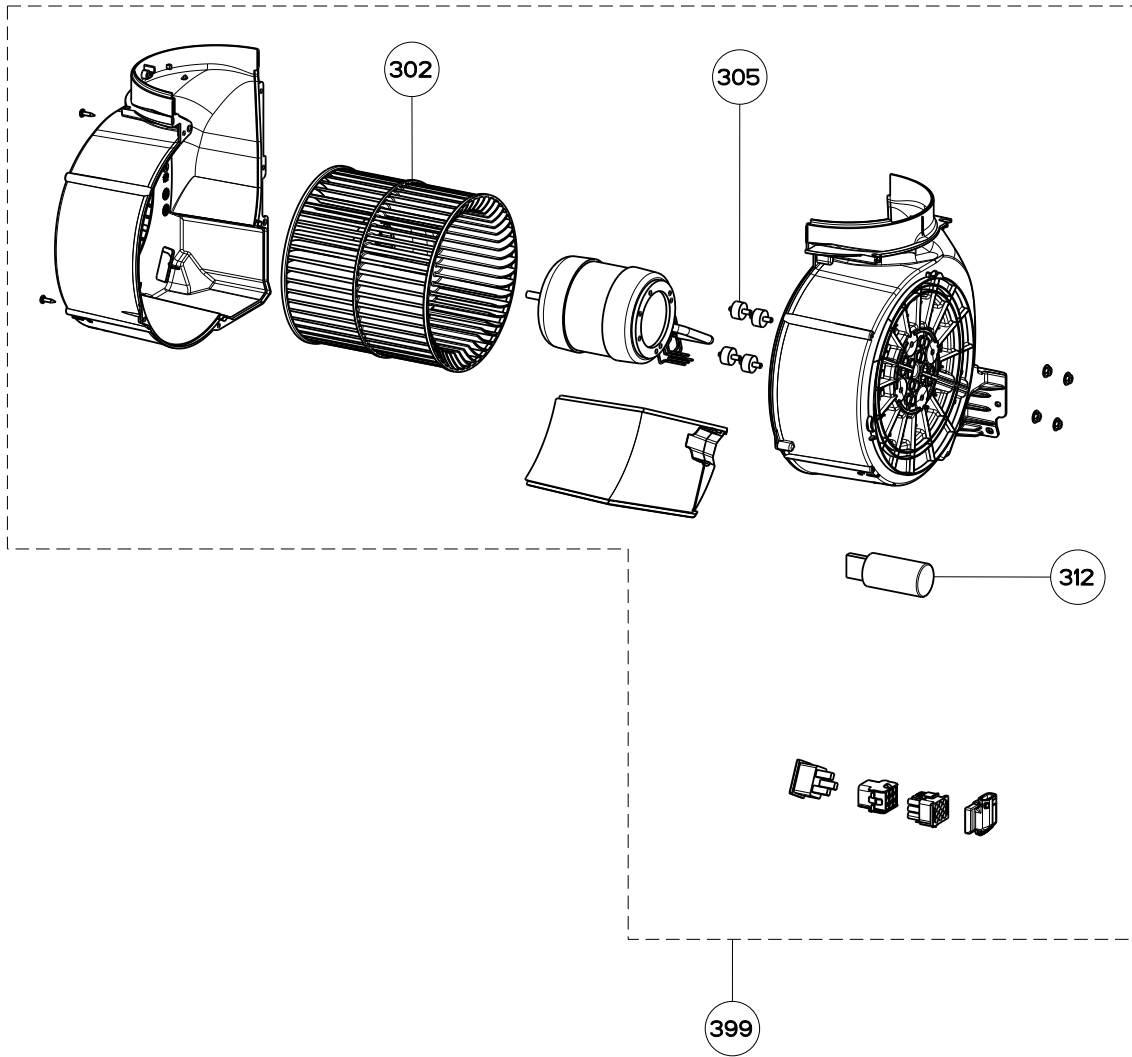

ZOOM ISOLA (Serial Start 8,9 or A Thru G)

shade components

	Model Number	ZOOMIL16SS400	ZOOMIS16SS400-B	
Key	Description	16 Stainless	16 Stainless	Qty Req.
701	Zoom IL Plate Cover	133.0544.606	NA	1
702	Lamp Holder Connector	133.0545.113	NA	6
703	Lamp Holder Housing	133.0545.114	NA	6
704	LED Lamp (Ceiling Fixture)	133.0545.115	NA	6
705	Oceana Fixing Pin (FOR STAINLESS SHADE)	133.0545.116	NA	4
707	Vanilla Hardware Kit (FOR WHITE SHADE)	133.0180.297		3

ZOOM ISOLA (Serial Start 8,9 or A Thru G)

switch / control components

	Model Number	ZOOMI16SS400	ZOOMIS16SS400-B	
Key	Description	16 Stainless	16 Stainless	Qty Req.
101	Switch Control Kit	133.0387.607	133.0387.607	1
150	Remote Control	REMORIG	REMORIG	1

ZOOM ISOLA (Serial Start 8,9 or A Thru G)

motor components

	Model Number	ZOOMIL16SS400	ZOOMIS16SS400-B	
Key	Description	16 Stainless	16 Stainless	Qty Req.
302	Impeller	133.0502.222	133.0502.222	1
305	Rubber Motor Mount Kit (2 in Kit)	133.0051.603	133.0051.603	1
312	Capacitor	133.0060.648	133.0060.648	1
399	Motor Group	133.0491.511	133.0491.511	1