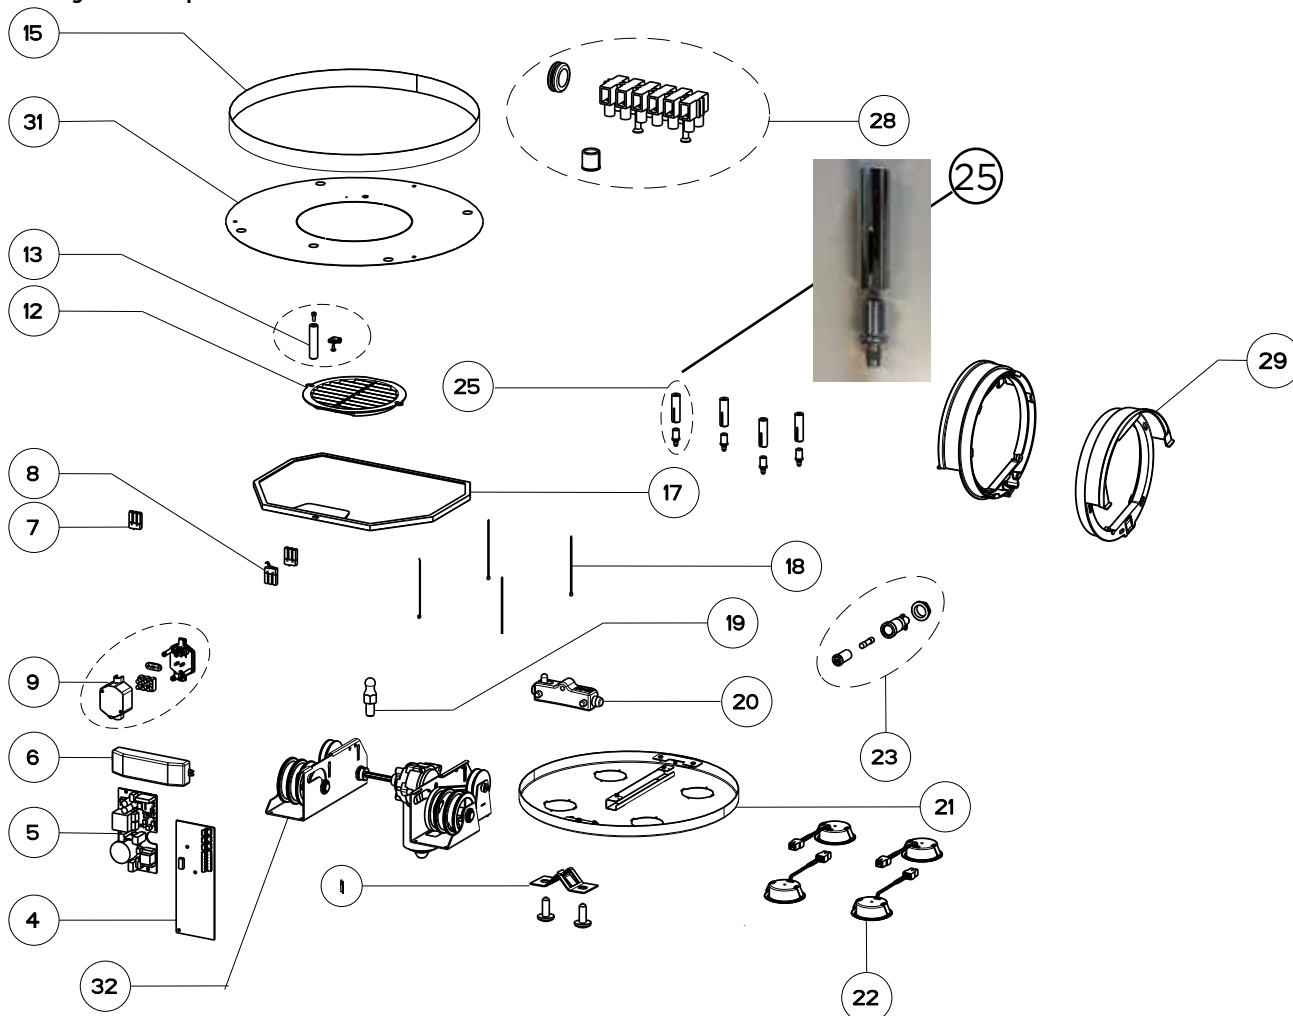

ZOOM ISOLA (Serial Start 8,9 or A Thru G)

body components

	Model Number	ZOOMIL16SS400	ZOOMIS16SS400-B	
Key	Description	16 Stainless	16 Stainless	Qty Req.
1	Panel Clip	133.0036.314	133.0036.314	1
4	Control Board	133.0502.206	133.0502.206	1
5	Gear Motor	133.0433.328	133.0433.328	1
6	Transformer	133.0374.938	133.0374.938	1
7	Flat Arm Microswitch	133.0180.038	133.0180.038	2
8	Microswitch with Lever	133.0057.269	133.0057.269	1
9	Fuse Cover	133.0061.944	133.0061.944	1
12	Ductless Vent Grate	133.0539.624	133.0539.624	1
13	Stopper Pin	133.0439.784	133.0439.784	1
15	Stainless Trim Band	NA	133.0179.745	1
17	Grease Filter	133.0192.406	133.0192.406	1
18	Metal Hanging Cable	133.0179.817	133.0179.817	4
19	Hinge Pin Kit (2 in kit)	133.0017.004	133.0017.004	1
20	Panel Hinge	133.0017.597	133.0017.597	1
21	Light Panel Kit	133.0179.819	133.0179.819	1
22	LED Lights	133.0289.829	133.0289.829	4
23	Fuse Kit	133.0179.834	133.0179.834	1
25	Cable Hanging Kit	133.0439.783	133.0439.783	4
28	Terminal Plastic Board	133.0278.530	133.0278.530	1
29	Charcoal Filter Support	133.0267.277	133.0267.277	2
31	Zoom IS Plate Cover	NA	133.0544.605	1
32	Gear Assembly	133.0260.469	133.0260.469	1

ZOOM ISOLA (Serial Start 8,9 or A Thru G)

shade components

	Model Number	ZOOMIL16SS400	ZOOMIS16SS400-B	
Key	Description	16 Stainless	16 Stainless	Qty Req.
701	Zoom IL Plate Cover	133.0544.606	NA	1
702	Lamp Holder Connector	133.0545.113	NA	6
703	Lamp Holder Housing	133.0545.114	NA	6
704	LED Lamp (Ceiling Fixture)	133.0545.115	NA	6
705	Oceana Fixing Pin (FOR STAINLESS SHADE)	133.0545.116	NA	4
707	Vanilla Hardware Kit (FOR WHITE SHADE)	133.0180.297		3

ZOOM ISOLA (Serial Start 8,9 or A Thru G)

motor components

	Model Number	ZOOMIL16SS400	ZOOMIS16SS400-B	
Key	Description	16 Stainless	16 Stainless	Qty Req.
302	Impeller	133.0502.222	133.0502.222	1
305	Rubber Motor Mount Kit (2 in Kit)	133.0051.603	133.0051.603	1
312	Capacitor	133.0060.648	133.0060.648	1
399	Motor Group	133.0491.511	133.0491.511	1