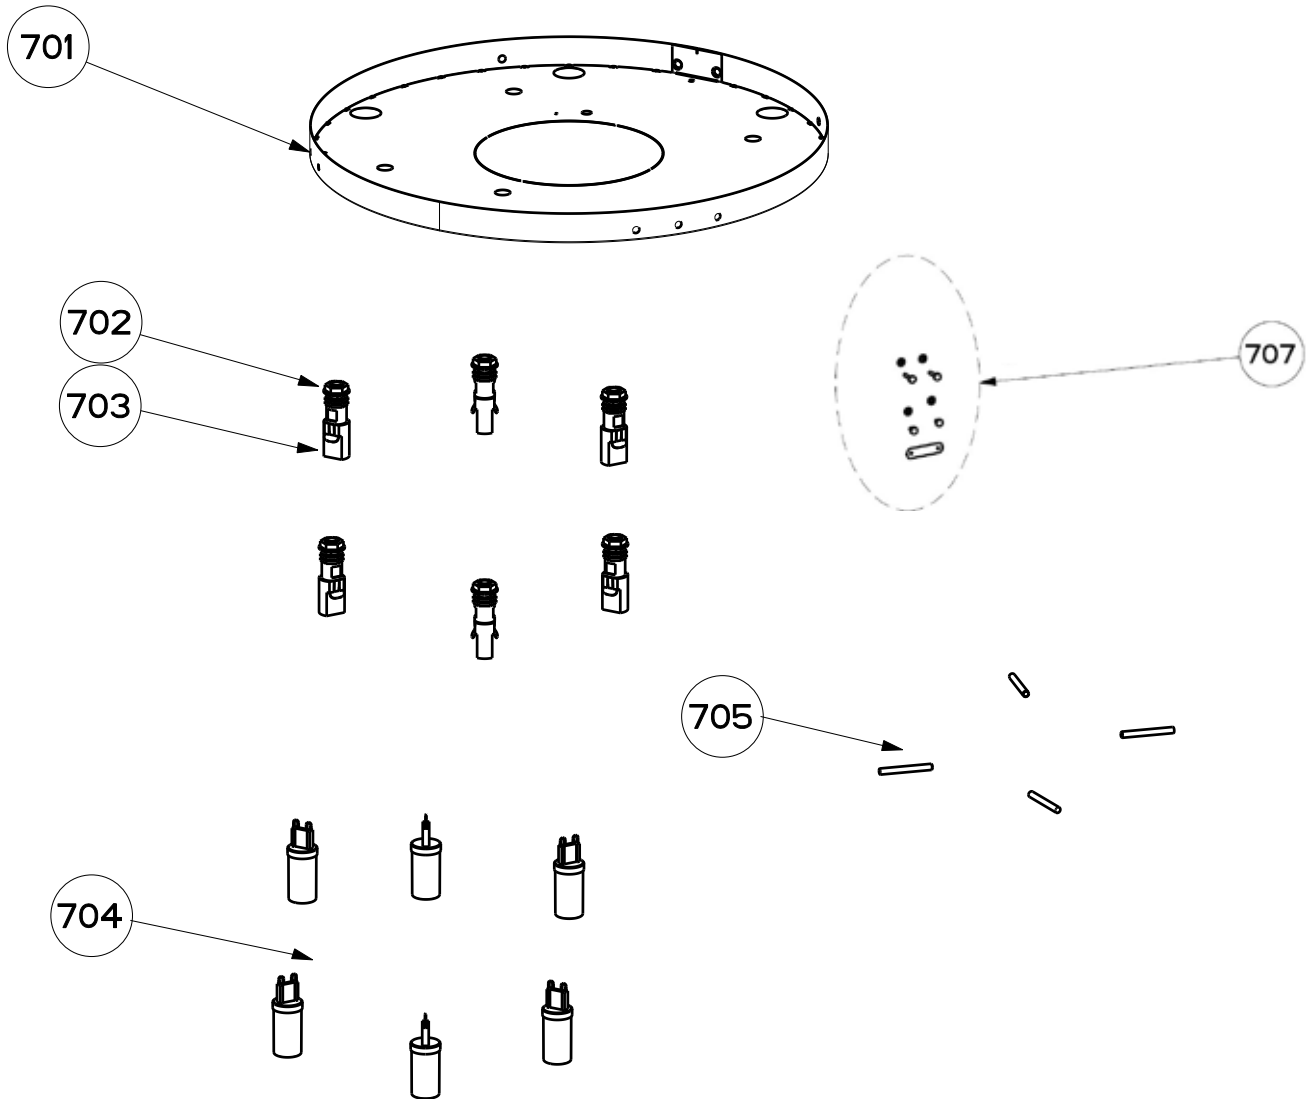

ZOOM ISOLA (Serial Start 8,9 or A Thru G)

body components

	Model Number	ZOOMIL16SS400	ZOOMIS16SS400-B	
Key	Description	16 Stainless	16 Stainless	Qty Req.
1	Panel Clip	133.0036.314	133.0036.314	1
4	Control Board	133.0502.206	133.0502.206	1
5	Gear Motor	133.0433.328	133.0433.328	1
6	Transformer	133.0374.938	133.0374.938	1
7	Flat Arm Microswitch	133.0180.038	133.0180.038	2
8	Microswitch with Lever	133.0057.269	133.0057.269	1
9	Fuse Cover	133.0061.944	133.0061.944	1
12	Ductless Vent Grate	133.0539.624	133.0539.624	1
13	Stopper Pin	133.0439.784	133.0439.784	1
15	Stainless Trim Band	NA	133.0179.745	1
17	Grease Filter	133.0192.406	133.0192.406	1
18	Metal Hanging Cable	133.0179.817	133.0179.817	4
19	Hinge Pin Kit (2 in kit)	133.0017.004	133.0017.004	1
20	Panel Hinge	133.0017.597	133.0017.597	1
21	Light Panel Kit	133.0179.819	133.0179.819	1
22	LED Lights	133.0289.829	133.0289.829	4
23	Fuse Kit	133.0179.834	133.0179.834	1
25	Cable Hanging Kit	133.0439.783	133.0439.783	4
28	Terminal Plastic Board	133.0278.530	133.0278.530	1
29	Charcoal Filter Support	133.0267.277	133.0267.277	2
31	Zoom IS Plate Cover	NA	133.0544.605	1
32	Gear Assembly	133.0260.469	133.0260.469	1

ZOOM ISOLA (Serial Start 8,9 or A Thru G)

shade components

	Model Number	ZOOMIL16SS400	ZOOMIS16SS400-B	
Key	Description	16 Stainless	16 Stainless	Qty Req.
701	Zoom IL Plate Cover	133.0544.606	NA	1
702	Lamp Holder Connector	133.0545.113	NA	6
703	Lamp Holder Housing	133.0545.114	NA	6
704	LED Lamp (Ceiling Fixture)	133.0545.115	NA	6
705	Oceana Fixing Pin (FOR STAINLESS SHADE)	133.0545.116	NA	4
707	Vanilla Hardware Kit (FOR WHITE SHADE)	133.0180.297		3

ZOOM ISOLA (Serial Start 8,9 or A Thru G)

motor components

	Model Number	ZOOMIL16SS400	ZOOMIS16SS400-B	
Key	Description	16 Stainless	16 Stainless	Qty Req.
302	Impeller	133.0502.222	133.0502.222	1
305	Rubber Motor Mount Kit (2 in Kit)	133.0051.603	133.0051.603	1
312	Capacitor	133.0060.648	133.0060.648	1
399	Motor Group	133.0491.511	133.0491.511	1