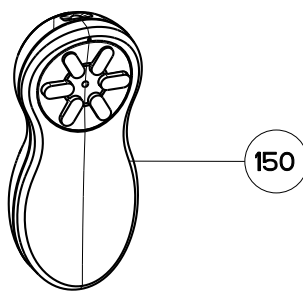

ZOOM ISOLA (Serial Start 8,9 or A Thru G)

body components

	Model Number	ZOOMIL16SS400	ZOOMIS16SS400-B	
Key	Description	16 Stainless	16 Stainless	Qty Req.
1	Panel Clip	133.0036.314	133.0036.314	1
4	Control Board	133.0502.206	133.0502.206	1
5	Gear Motor	133.0433.328	133.0433.328	1
6	Transformer	133.0374.938	133.0374.938	1
7	Flat Arm Microswitch	133.0180.038	133.0180.038	2
8	Microswitch with Lever	133.0057.269	133.0057.269	1
9	Fuse Cover	133.0061.944	133.0061.944	1
12	Ductless Vent Grate	133.0539.624	133.0539.624	1
13	Stopper Pin	133.0439.784	133.0439.784	1
15	Stainless Trim Band	NA	133.0179.745	1
17	Grease Filter	133.0192.406	133.0192.406	1
18	Metal Hanging Cable	133.0179.817	133.0179.817	4
19	Hinge Pin Kit (2 in kit)	133.0017.004	133.0017.004	1
20	Panel Hinge	133.0017.597	133.0017.597	1
21	Light Panel Kit	133.0179.819	133.0179.819	1
22	LED Lights	133.0289.829	133.0289.829	4
23	Fuse Kit	133.0179.834	133.0179.834	1
25	Cable Hanging Kit	133.0439.783	133.0439.783	4
28	Terminal Plastic Board	133.0278.530	133.0278.530	1
29	Charcoal Filter Support	133.0267.277	133.0267.277	2
31	Zoom IS Plate Cover	NA	133.0544.605	1
32	Gear Assembly	133.0260.469	133.0260.469	1

ZOOM ISOLA (Serial Start 8,9 or A Thru G)

shade components

	Model Number	ZOOMIL16SS400	ZOOMIS16SS400-B	
Key	Description	16 Stainless	16 Stainless	Qty Req.
701	Zoom IL Plate Cover	133.0544.606	NA	1
702	Lamp Holder Connector	133.0545.113	NA	6
703	Lamp Holder Housing	133.0545.114	NA	6
704	LED Lamp (Ceiling Fixture)	133.0545.115	NA	6
705	Oceana Fixing Pin (FOR STAINLESS SHADE)	133.0545.116	NA	4
707	Vanilla Hardware Kit (FOR WHITE SHADE)	133.0180.297		3

ZOOM ISOLA (Serial Start 8,9 or A Thru G)

switch / control components

	Model Number	ZOOMI16SS400	ZOOMIS16SS400-B	
Key	Description	16 Stainless	16 Stainless	Qty Req.
101	Switch Control Kit	133.0387.607	133.0387.607	1
150	Remote Control	REMORIG	REMORIG	1