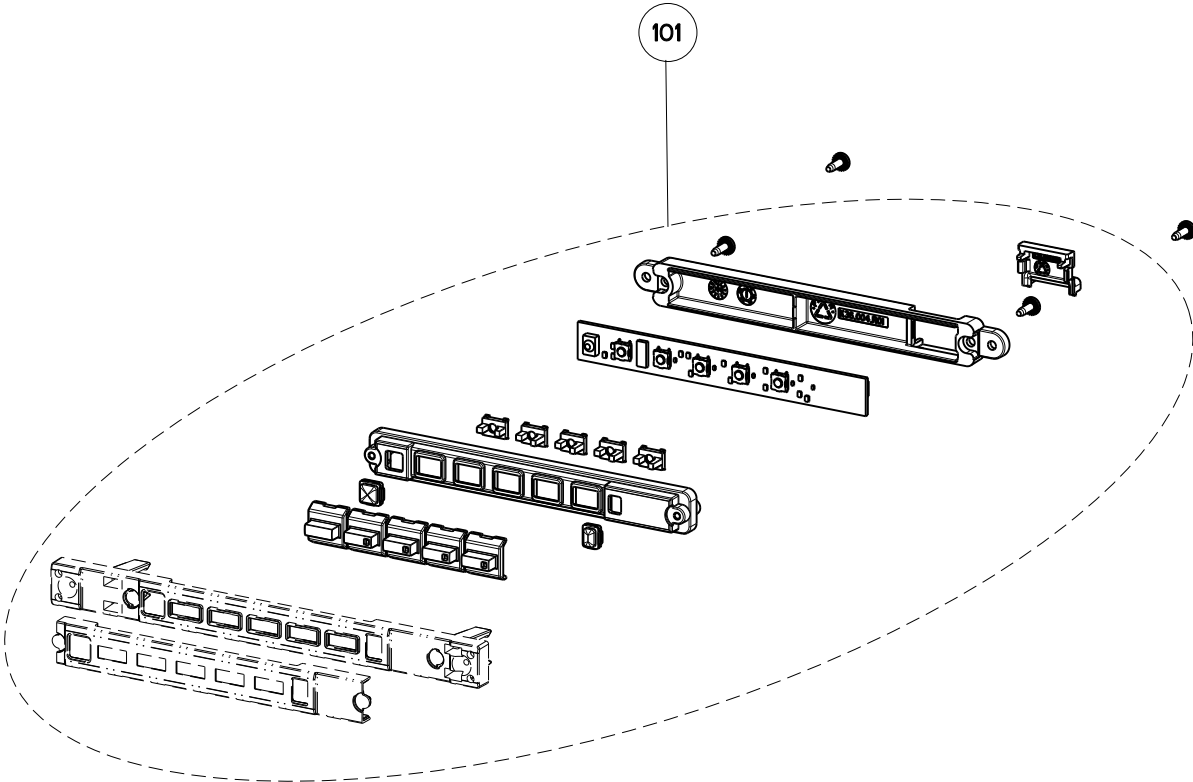

ZOOM ISOLA (Serial Start 8,9 or A Thru G)

body components

	Model Number	ZOOMIL16SS400	ZOOMIS16SS400-B	
Key	Description	16 Stainless	16 Stainless	Qty Req.
1	Panel Clip	133.0036.314	133.0036.314	1
4	Control Board	133.0502.206	133.0502.206	1
5	Gear Motor	133.0433.328	133.0433.328	1
6	Transformer	133.0374.938	133.0374.938	1
7	Flat Arm Microswitch	133.0180.038	133.0180.038	2
8	Microswitch with Lever	133.0057.269	133.0057.269	1
9	Fuse Cover	133.0061.944	133.0061.944	1
12	Ductless Vent Grate	133.0539.624	133.0539.624	1
13	Stopper Pin	133.0439.784	133.0439.784	1
15	Stainless Trim Band	NA	133.0179.745	1
17	Grease Filter	133.0192.406	133.0192.406	1
18	Metal Hanging Cable	133.0179.817	133.0179.817	4
19	Hinge Pin Kit (2 in kit)	133.0017.004	133.0017.004	1
20	Panel Hinge	133.0017.597	133.0017.597	1
21	Light Panel Kit	133.0179.819	133.0179.819	1
22	LED Lights	133.0289.829	133.0289.829	4
23	Fuse Kit	133.0179.834	133.0179.834	1
25	Cable Hanging Kit	133.0439.783	133.0439.783	4
28	Terminal Plastic Board	133.0278.530	133.0278.530	1
29	Charcoal Filter Support	133.0267.277	133.0267.277	2
31	Zoom IS Plate Cover	NA	133.0544.605	1
32	Gear Assembly	133.0260.469	133.0260.469	1

ZOOM ISOLA (Serial Start 8,9 or A Thru G)

shade components

	Model Number	ZOOMIL16SS400	ZOOMIS16SS400-B	
Key	Description	16 Stainless	16 Stainless	Qty Req.
701	Zoom IL Plate Cover	133.0544.606	NA	1
702	Lamp Holder Connector	133.0545.113	NA	6
703	Lamp Holder Housing	133.0545.114	NA	6
704	LED Lamp (Ceiling Fixture)	133.0545.115	NA	6
705	Oceana Fixing Pin (FOR STAINLESS SHADE)	133.0545.116	NA	4
707	Vanilla Hardware Kit (FOR WHITE SHADE)	133.0180.297		3

ZOOM ISOLA (Serial Start 8,9 or A Thru G)

switch / control components

	Model Number	ZOOMI16SS400	ZOOMIS16SS400-B	
Key	Description	16 Stainless	16 Stainless	Qty Req.
101	Switch Control Kit	133.0387.607	133.0387.607	1
150	Remote Control	REMORIG	REMORIG	1