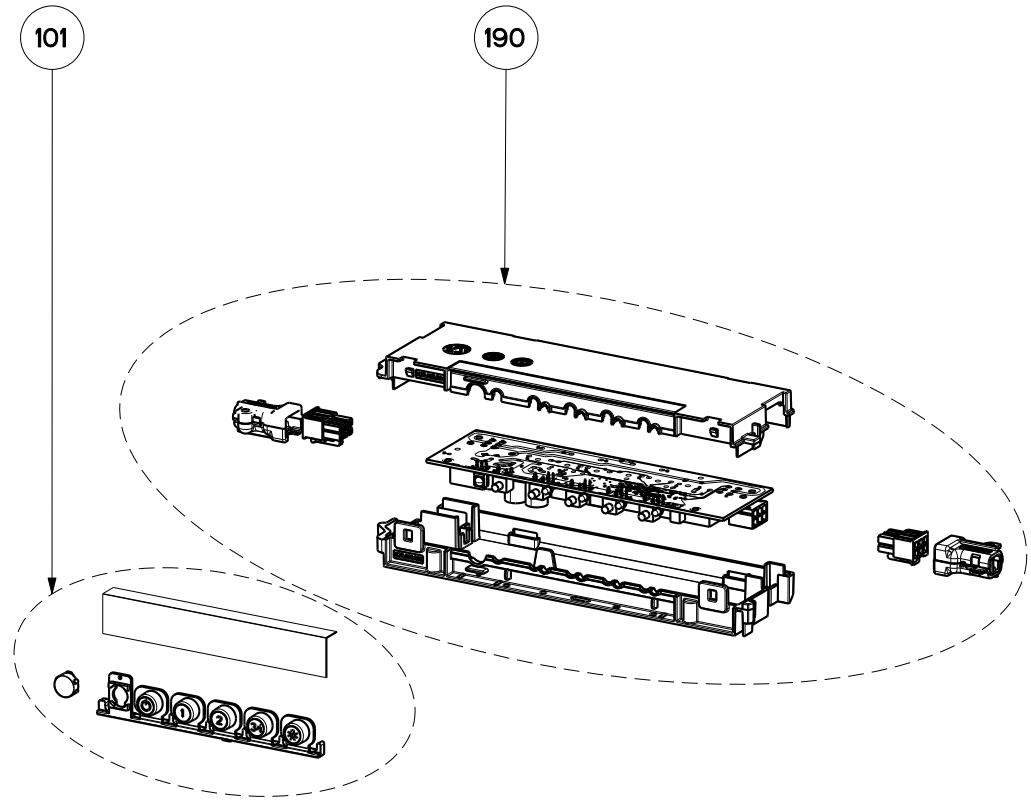

# STILO 2022 SSV (Starting C Serial #)

body / chimney components

	Model Number	STIL24SSV2	STIL30SSV2	STIL36SSV2	STIL48SSV2	
Key	Description	24 Stainless	30 Stainless	36 Stainless	48 Stainless	Qty Req.
1	LED Lights	133.0603.761	133.0603.761	133.0603.761	133.0603.761	2 (24,30,36) 4 (48)
2	Grease Filters	133.0380.474	133.0604.401	133.0604.401	133.0604.401	2 (24,30), 3 (36), 4 (48)
501	Upper Chimney	133.0433.856	133.0433.856	133.0433.856	133.0433.856	1
502	Chimney Brackets	133.0361.373	133.0361.373	133.0361.373	133.0361.373	1
504	Hardware Kit	133.0474.335	133.0474.335	133.0474.335	133.0474.335	1
509	Lower Chimney	133.0326.976	133.0326.976	133.0326.976	133.0326.976	1
626	Transformer	133.0374.938	133.0374.938	133.0374.938	133.0374.938	1
627	Transformer Support	133.0182.439	133.0182.439	133.0182.439	133.0182.439	1
636	Canopy Wall Bracket	133.0200.466	133.0200.466	133.0200.466	133.0200.466	1

# STILO 2022 SSV (Starting C Serial #)

switch components

	Model Number	<b>STIL24SSV2</b>	<b>STIL30SSV2</b>	<b>STIL36SSV2</b>	<b>STIL48SSV2</b>	
Key	Description	24 Stainless	30 Stainless	36 Stainless	48 Stainless	Qty Req.
101	Button Kit	133.0380.478	133.0380.478	133.0380.478	133.0380.478	1
190	Control board kit	133.0524.811	133.0524.811	133.0524.811	133.0524.811	1

# STILO 2022 SSV (Starting C Serial #)

motor components

	Model Number	STIL24SSV2	STIL30SSV2	STIL36SSV2	STIL48SSV2	
Key	Description	24 Stainless	30 Stainless	36 Stainless	48 Stainless	Qty Req.
302	Impeller	133.0052.799	133.0052.799	133.0052.799	133.0052.799	1
305	Rubber Motor Mount (10 Included)	133.0051.604	133.0051.604	133.0051.604	133.0051.604	1
306	Damper Flaps (2 included)	133.0522.831	133.0522.831	133.0522.831	133.0522.831	1
310	Power Cord	133.0381.468	133.0381.468	133.0381.468	133.0381.468	1
312	Capacitor 25MF	133.0060.648	133.0060.648	133.0060.648	133.0060.648	1
399	Motor Group	133.0554.637	133.0554.637	133.0554.637	133.0554.637	1