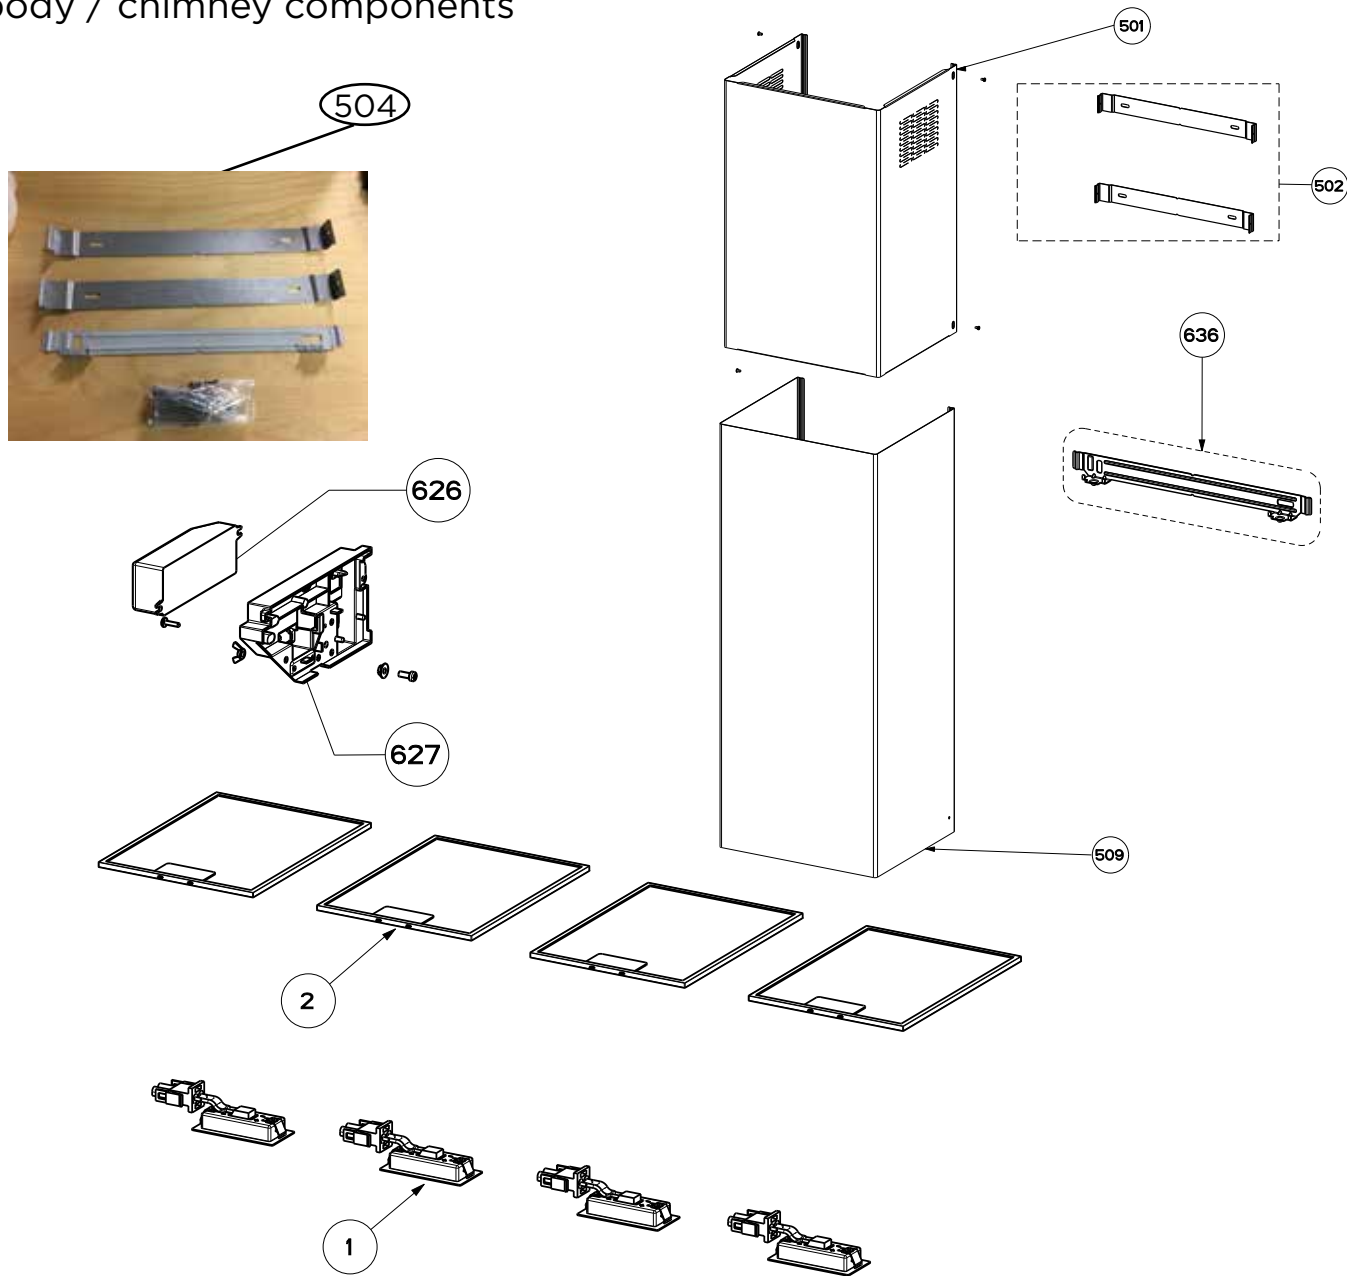

# STILO 2022 SSV (Starting C Serial #)

body / chimney components

	Model Number	STIL24SSV2	STIL30SSV2	STIL36SSV2	STIL48SSV2	
Key	Description	24 Stainless	30 Stainless	36 Stainless	48 Stainless	Qty Req.
1	LED Lights	133.0603.761	133.0603.761	133.0603.761	133.0603.761	2 (24,30,36) 4 (48)
2	Grease Filters	133.0380.474	133.0604.401	133.0604.401	133.0604.401	2 (24,30), 3 (36), 4 (48)
501	Upper Chimney	133.0433.856	133.0433.856	133.0433.856	133.0433.856	1
502	Chimney Brackets	133.0361.373	133.0361.373	133.0361.373	133.0361.373	1
504	Hardware Kit	133.0474.335	133.0474.335	133.0474.335	133.0474.335	1
509	Lower Chimney	133.0326.976	133.0326.976	133.0326.976	133.0326.976	1
626	Transformer	133.0374.938	133.0374.938	133.0374.938	133.0374.938	1
627	Transformer Support	133.0182.439	133.0182.439	133.0182.439	133.0182.439	1
636	Canopy Wall Bracket	133.0200.466	133.0200.466	133.0200.466	133.0200.466	1

# STILO 2022 SSV (Starting C Serial #)

switch components

	Model Number	<b>STIL24SSV2</b>	<b>STIL30SSV2</b>	<b>STIL36SSV2</b>	<b>STIL48SSV2</b>	
Key	Description	24 Stainless	30 Stainless	36 Stainless	48 Stainless	Qty Req.
101	Button Kit	133.0380.478	133.0380.478	133.0380.478	133.0380.478	1
190	Control board kit	133.0524.811	133.0524.811	133.0524.811	133.0524.811	1

# STILO 2022 SSV (Starting C Serial #)

motor components

	Model Number	STIL24SSV2	STIL30SSV2	STIL36SSV2	STIL48SSV2	
Key	Description	24 Stainless	30 Stainless	36 Stainless	48 Stainless	Qty Req.
302	Impeller	133.0052.799	133.0052.799	133.0052.799	133.0052.799	1
305	Rubber Motor Mount (10 Included)	133.0051.604	133.0051.604	133.0051.604	133.0051.604	1
306	Damper Flaps (2 included)	133.0522.831	133.0522.831	133.0522.831	133.0522.831	1
310	Power Cord	133.0381.468	133.0381.468	133.0381.468	133.0381.468	1
312	Capacitor 25MF	133.0060.648	133.0060.648	133.0060.648	133.0060.648	1
399	Motor Group	133.0554.637	133.0554.637	133.0554.637	133.0554.637	1