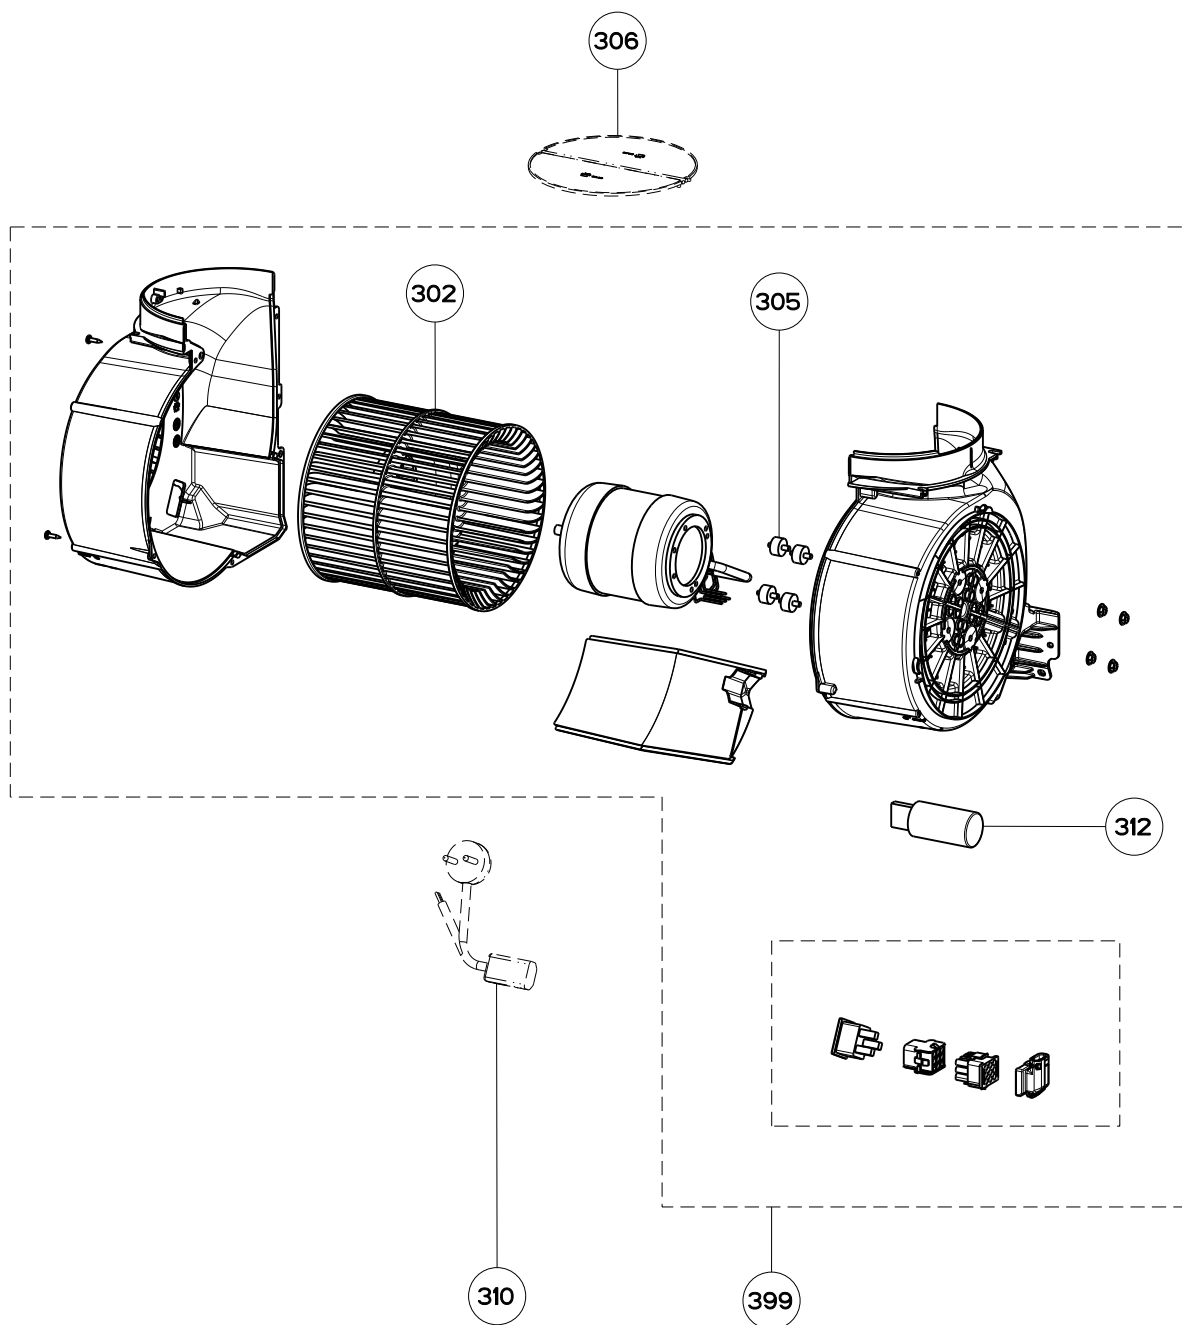

# STILO 2022 SSV (Starting C Serial #)

body / chimney components

	Model Number	STIL24SSV2	STIL30SSV2	STIL36SSV2	STIL48SSV2	
Key	Description	24 Stainless	30 Stainless	36 Stainless	48 Stainless	Qty Req.
1	LED Lights	133.0603.761	133.0603.761	133.0603.761	133.0603.761	2 (24,30,36) 4 (48)
2	Grease Filters	133.0380.474	133.0604.401	133.0604.401	133.0604.401	2 (24,30), 3 (36), 4 (48)
501	Upper Chimney	133.0433.856	133.0433.856	133.0433.856	133.0433.856	1
502	Chimney Brackets	133.0361.373	133.0361.373	133.0361.373	133.0361.373	1
504	Hardware Kit	133.0474.335	133.0474.335	133.0474.335	133.0474.335	1
509	Lower Chimney	133.0326.976	133.0326.976	133.0326.976	133.0326.976	1
626	Transformer	133.0374.938	133.0374.938	133.0374.938	133.0374.938	1
627	Transformer Support	133.0182.439	133.0182.439	133.0182.439	133.0182.439	1
636	Canopy Wall Bracket	133.0200.466	133.0200.466	133.0200.466	133.0200.466	1

# STILO 2022 SSV (Starting C Serial #)

switch components

	Model Number	<b>STIL24SSV2</b>	<b>STIL30SSV2</b>	<b>STIL36SSV2</b>	<b>STIL48SSV2</b>	
Key	Description	24 Stainless	30 Stainless	36 Stainless	48 Stainless	Qty Req.
101	Button Kit	133.0380.478	133.0380.478	133.0380.478	133.0380.478	1
190	Control board kit	133.0524.811	133.0524.811	133.0524.811	133.0524.811	1

# STILO 2022 SSV (Starting C Serial #)

motor components

	Model Number	STIL24SSV2	STIL30SSV2	STIL36SSV2	STIL48SSV2	
Key	Description	24 Stainless	30 Stainless	36 Stainless	48 Stainless	Qty Req.
302	Impeller	133.0052.799	133.0052.799	133.0052.799	133.0052.799	1
305	Rubber Motor Mount (10 Included)	133.0051.604	133.0051.604	133.0051.604	133.0051.604	1
306	Damper Flaps (2 included)	133.0522.831	133.0522.831	133.0522.831	133.0522.831	1
310	Power Cord	133.0381.468	133.0381.468	133.0381.468	133.0381.468	1
312	Capacitor 25MF	133.0060.648	133.0060.648	133.0060.648	133.0060.648	1
399	Motor Group	133.0554.637	133.0554.637	133.0554.637	133.0554.637	1