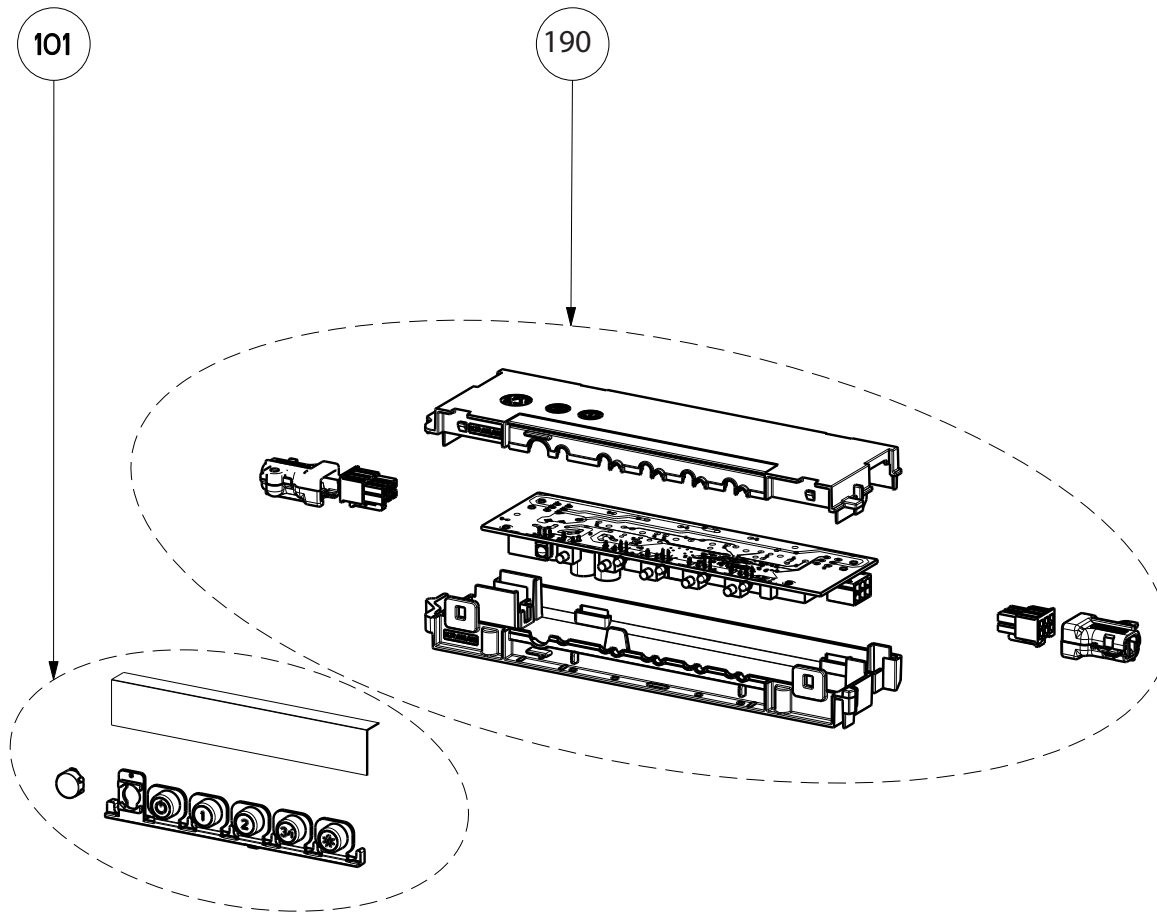

NOVA PRO 2019 SSV

body / chimney components

Key	Model Number	NOPR30SSV	NOPR36SSV	Qty Req.
	Description	30 Stainless	36 Stainless	
4	Grease Filter	133.0018.482	133.0018.482	2 (30"), 3 (36")
5	Lamp Holder	133.0071.013	133.0071.013	1
6	LED Bulb	133.0486.867	133.0486.867	2
7	Bulb Clip	133.0441.210	133.0441.210	1
8	Lamp Holder Support	133.0198.226	133.0198.226	2
9	Frame Clip	133.0058.590	133.0058.590	1
50	Canopy Wall Brackets and screws	133.0084.480	133.0084.480	1
501	Upper Chimney	133.0017.078	133.0017.078	1
503	Chimney brackets	133.0046.952	133.0046.952	1
507	Damper	133.0055.994	133.0055.994	1
509	Lower Chimney	133.0527.319	133.0527.319	1

NOVA PRO 2019 SSV

switch components

	Model Number	NOPR30SSV	NOPR36SSV	
Key	Description	30 Stainless	36 Stainless	Qty Req.
101	Button Kit	133.0380.478	133.0380.478	1
190	Control Board Kit	133.0524.811	133.0524.811	1

NOVA PRO 2019 SSV

motor components

	Model Number	NOPR30SSV	NOPR36SSV	
Key	Description	30 Stainless	36 Stainless	Qty Req.
302	Impeller	133.0151.809	133.0151.809	1
303	Capacitor	133.0060.648	133.0060.648	1
305	Rubber Motor Mount	133.0051.604	133.0051.604	1
312	Power Cord	133.0381.468	133.0381.468	1
399	Motor Kit	133.0567.430	133.0567.430	1