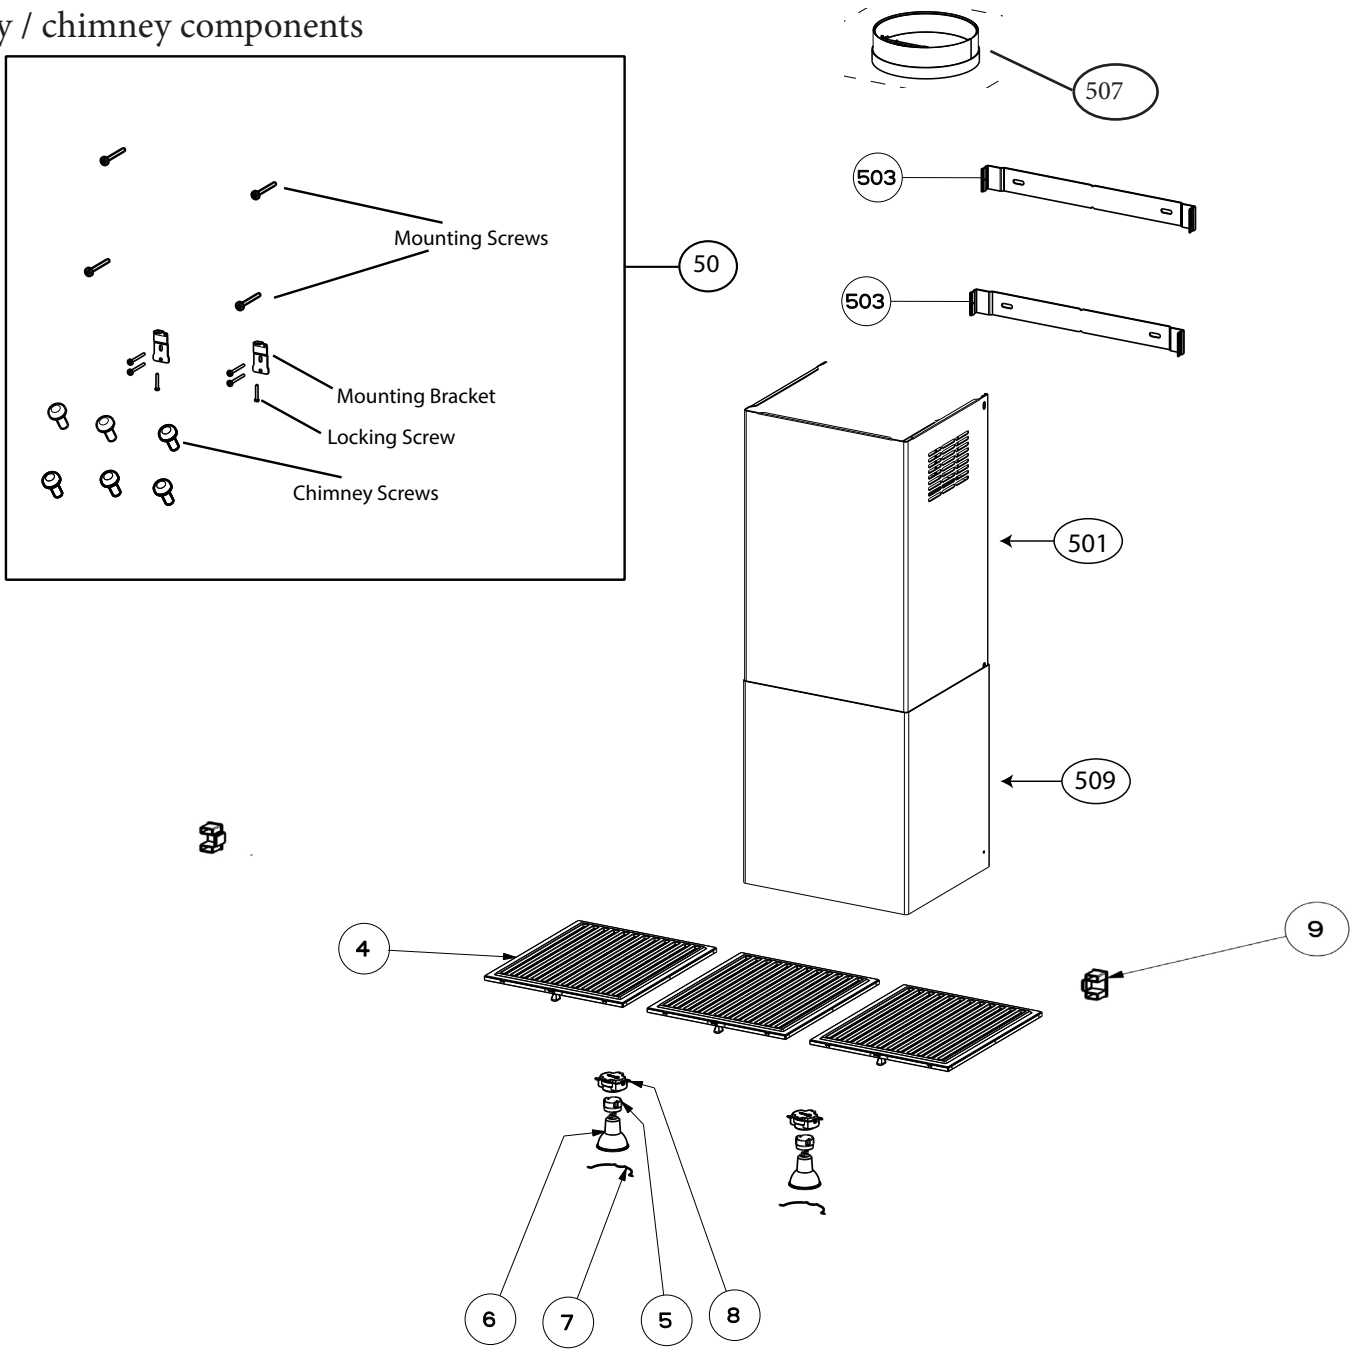

NOVA PRO 2019 SSV

body / chimney components

Key	Model Number	NOPR30SSV	NOPR36SSV	Qty Req.
	Description	30 Stainless	36 Stainless	
4	Grease Filter	133.0018.482	133.0018.482	2 (30"), 3 (36")
5	Lamp Holder	133.0071.013	133.0071.013	1
6	LED Bulb	133.0486.867	133.0486.867	2
7	Bulb Clip	133.0441.210	133.0441.210	1
8	Lamp Holder Support	133.0198.226	133.0198.226	2
9	Frame Clip	133.0058.590	133.0058.590	1
50	Canopy Wall Brackets and screws	133.0084.480	133.0084.480	1
501	Upper Chimney	133.0017.078	133.0017.078	1
503	Chimney brackets	133.0046.952	133.0046.952	1
507	Damper	133.0055.994	133.0055.994	1
509	Lower Chimney	133.0527.319	133.0527.319	1

NOVA PRO 2019 SSV

switch components

	Model Number	NOPR30SSV	NOPR36SSV	
Key	Description	30 Stainless	36 Stainless	Qty Req.
101	Button Kit	133.0380.478	133.0380.478	1
190	Control Board Kit	133.0524.811	133.0524.811	1

NOVA PRO 2019 SSV

motor components

	Model Number	NOPR30SSV	NOPR36SSV	
Key	Description	30 Stainless	36 Stainless	Qty Req.
302	Impeller	133.0151.809	133.0151.809	1
303	Capacitor	133.0060.648	133.0060.648	1
305	Rubber Motor Mount	133.0051.604	133.0051.604	1
312	Power Cord	133.0381.468	133.0381.468	1
399	Motor Kit	133.0567.430	133.0567.430	1