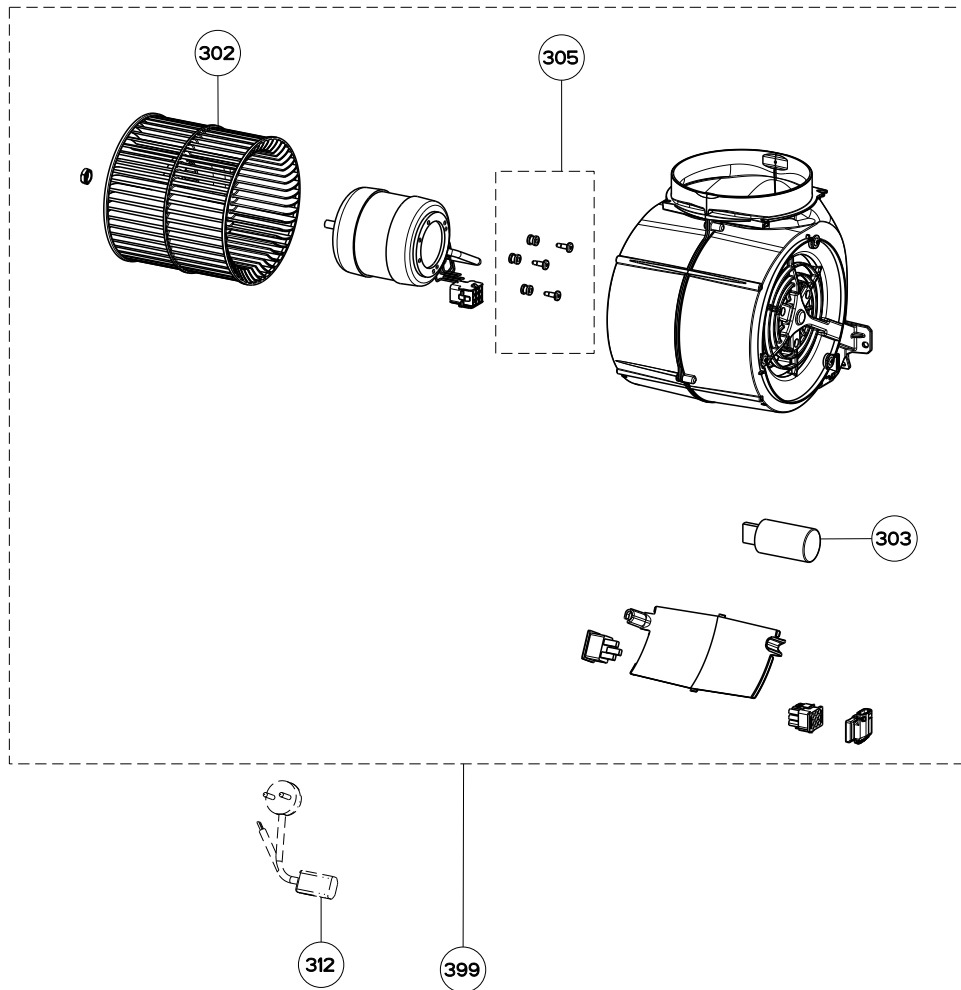

NOVA PRO 2019 SSV

body / chimney components

Key	Model Number	NOPR30SSV	NOPR36SSV	Qty Req.
	Description	30 Stainless	36 Stainless	
4	Grease Filter	133.0018.482	133.0018.482	2 (30"), 3 (36")
5	Lamp Holder	133.0071.013	133.0071.013	1
6	LED Bulb	133.0486.867	133.0486.867	2
7	Bulb Clip	133.0441.210	133.0441.210	1
8	Lamp Holder Support	133.0198.226	133.0198.226	2
9	Frame Clip	133.0058.590	133.0058.590	1
50	Canopy Wall Brackets and screws	133.0084.480	133.0084.480	1
501	Upper Chimney	133.0017.078	133.0017.078	1
503	Chimney brackets	133.0046.952	133.0046.952	1
507	Damper	133.0055.994	133.0055.994	1
509	Lower Chimney	133.0527.319	133.0527.319	1

NOVA PRO 2019 SSV

switch components

	Model Number	NOPR30SSV	NOPR36SSV	
Key	Description	30 Stainless	36 Stainless	Qty Req.
101	Button Kit	133.0380.478	133.0380.478	1
190	Control Board Kit	133.0524.811	133.0524.811	1

NOVA PRO 2019 SSV

motor components

	Model Number	NOPR30SSV	NOPR36SSV	
Key	Description	30 Stainless	36 Stainless	Qty Req.
302	Impeller	133.0151.809	133.0151.809	1
303	Capacitor	133.0060.648	133.0060.648	1
305	Rubber Motor Mount	133.0051.604	133.0051.604	1
312	Power Cord	133.0381.468	133.0381.468	1
399	Motor Kit	133.0567.430	133.0567.430	1