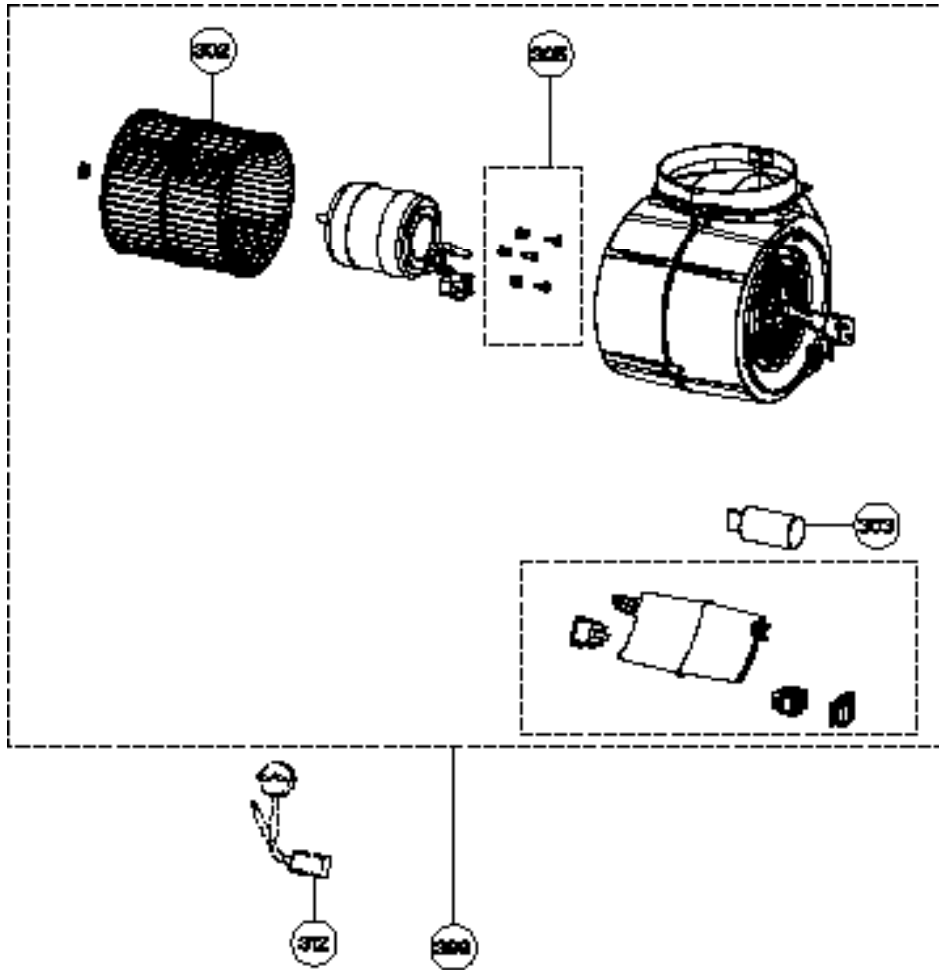

MAESTRALE 18

switch components

#199 kit picture shown is 36 / 42 " model, 30" model uses two lamp holders, 48" uses four

	Model Number	MAES3018SS600-B	MAES3618SS600-B	MAES3618SS1200-B	MAES4218SS1200-B	MAES4818SS1200-B	
Key	Description	30 (600) Stainless	36 (600) Stainless	36 (1200) Stainless	42 (1200) Stainless	48 (1200)Stainless	Qty Req.
101	On / Off Switch	133.0054.536	133.0054.536	133.0054.536	133.0054.536	133.0054.536	1
102	Switch	133.0054.538	133.0054.538	133.0054.538	133.0054.538	133.0054.538	1
199	Switch Kit	133.0396.004	133.0433.375	133.0442.301	133.0442.301	133.0442.447	1

MAESTRALE 18

motor components

	Model Number	MAES3018SS600-B	MAES3618SS600-B	MAES3618SS1200-B	MAES4218SS1200-B	MAES4818SS1200-B	
Key	Description	30 (600) Stainless	36 (600) Stainless	36 (1200) Stainless	42 (1200) Stainless	48 (1200)Stainless	Qty Req.
302	Impeller	133.0151.809	133.0151.809	133.0151.809	133.0151.809	133.0151.809	1 (600), 2 (1200)
303	Capacitor	133.0060.648	133.0060.648	133.0060.648	133.0060.648	133.0060.648	1 (600), 2 (1200)
305	Motor Rubber Mount	133.0051.604	133.0051.604	133.0051.604	133.0051.604	133.0051.604	1 (600), 2 (1200)
312	Power Cord	133.0381.468	133.0381.468	133.0381.468	133.0381.468	133.0381.468	1
399	Motor Kit	133.0396.005	133.0396.005	133.0396.005	133.0396.005	133.0396.005	1 (600), 2 (1200)