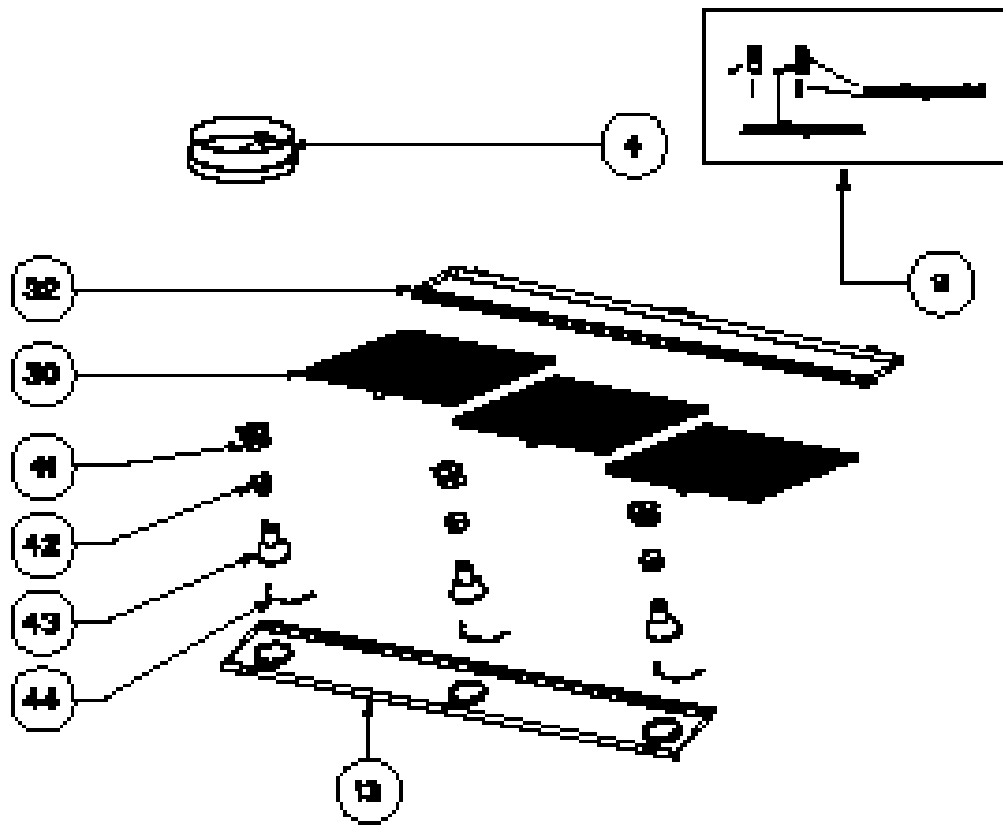

MAESTRALE 18

body components

	Model Number	MAE53018SS600-B	MAE53618SS600-B	MAE53618SS1200-B	MAE54218SS1200-B	MAE54818SS1200-B	
Key	Description	30 (600) Stainless	36 (600) Stainless	36 (1200) Stainless	42 (1200) Stainless	48 (1200)Stainless	Qty Req.
4	Damper	133.0055.994	133.0055.994	133.0055.994	133.0055.994	133.0055.994	1 (600), 2 (1200)
9	Install Hardware	133.0084.484	133.0084.484	133.0084.484	133.0084.484	133.0084.484	1
13	Lamp Support	133.0441.207	133.0441.361	133.0441.361	133.0441.361	133.0442.456	1
30	Baffle Filters	133.0018.482	133.0018.482	133.0018.482	133.0018.482	133.0018.482	2 (30), 3 (36,42), 4 (48)
32	Filter Support	133.0061.552	133.0061.553	133.0061.553	133.0061.553	133.0061.554	1
41	Lampholder Support	133.0198.226	133.0198.226	133.0198.226	133.0198.226	133.0198.226	2 (30), 3 (36,42), 4 (48)
42	Lamp Holder	133.0071.013	133.0071.013	133.0071.013	133.0071.013	133.0071.013	1 (30), 2 (36,42,48)
43	LED bulb	133.0486.867	133.0486.867	133.0486.867	133.0486.867	133.0486.867	2 (30), 3 (36,42), 4 (48)
44	Bulb Clip	133.0200.447	133.0200.447	133.0200.447	133.0200.447	133.0200.447	1 (30), 2 (36,42,48)

MAESTRALE 18

switch components

#199 kit picture shown is 36 / 42 " model, 30" model uses two lamp holders, 48" uses four

	Model Number	MAES3018SS600-B	MAES3618SS600-B	MAES3618SS1200-B	MAES4218SS1200-B	MAES4818SS1200-B	
Key	Description	30 (600) Stainless	36 (600) Stainless	36 (1200) Stainless	42 (1200) Stainless	48 (1200)Stainless	Qty Req.
101	On / Off Switch	133.0054.536	133.0054.536	133.0054.536	133.0054.536	133.0054.536	1
102	Switch	133.0054.538	133.0054.538	133.0054.538	133.0054.538	133.0054.538	1
199	Switch Kit	133.0396.004	133.0433.375	133.0442.301	133.0442.301	133.0442.447	1