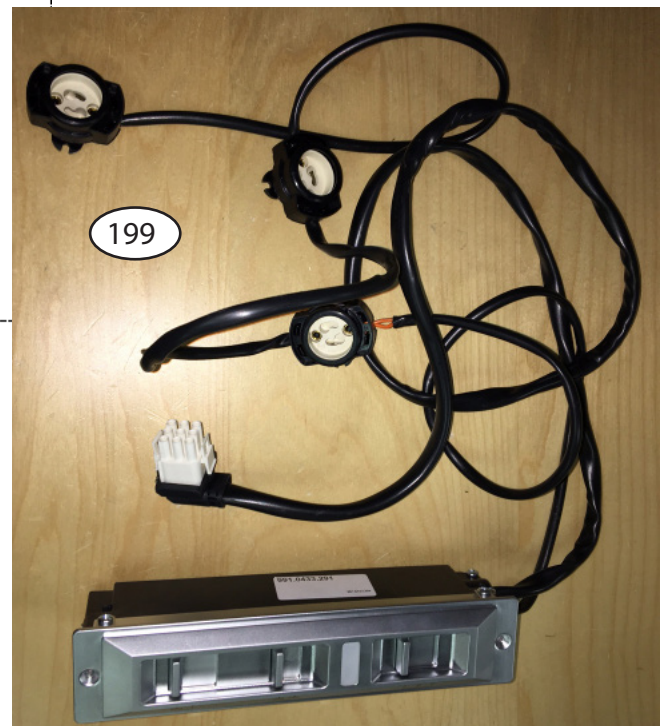

MAESTRALE 18

body components

	Model Number	MAE53018SS600-B	MAE53618SS600-B	MAE53618SS1200-B	MAE54218SS1200-B	MAE54818SS1200-B	
Key	Description	30 (600) Stainless	36 (600) Stainless	36 (1200) Stainless	42 (1200) Stainless	48 (1200)Stainless	Qty Req.
4	Damper	133.0055.994	133.0055.994	133.0055.994	133.0055.994	133.0055.994	1 (600), 2 (1200)
9	Install Hardware	133.0084.484	133.0084.484	133.0084.484	133.0084.484	133.0084.484	1
13	Lamp Support	133.0441.207	133.0441.361	133.0441.361	133.0441.361	133.0442.456	1
30	Baffle Filters	133.0018.482	133.0018.482	133.0018.482	133.0018.482	133.0018.482	2 (30), 3 (36,42), 4 (48)
32	Filter Support	133.0061.552	133.0061.553	133.0061.553	133.0061.553	133.0061.554	1
41	Lampholder Support	133.0198.226	133.0198.226	133.0198.226	133.0198.226	133.0198.226	2 (30), 3 (36,42), 4 (48)
42	Lamp Holder	133.0071.013	133.0071.013	133.0071.013	133.0071.013	133.0071.013	1 (30), 2 (36,42,48)
43	LED bulb	133.0486.867	133.0486.867	133.0486.867	133.0486.867	133.0486.867	2 (30), 3 (36,42), 4 (48)
44	Bulb Clip	133.0200.447	133.0200.447	133.0200.447	133.0200.447	133.0200.447	1 (30), 2 (36,42,48)

MAESTRALE 18

switch components

#199 kit picture shown is 36 / 42 " model, 30" model uses two lamp holders, 48" uses four

	Model Number	MAES3018SS600-B	MAES3618SS600-B	MAES3618SS1200-B	MAES4218SS1200-B	MAES4818SS1200-B	
Key	Description	30 (600) Stainless	36 (600) Stainless	36 (1200) Stainless	42 (1200) Stainless	48 (1200)Stainless	Qty Req.
101	On / Off Switch	133.0054.536	133.0054.536	133.0054.536	133.0054.536	133.0054.536	1
102	Switch	133.0054.538	133.0054.538	133.0054.538	133.0054.538	133.0054.538	1
199	Switch Kit	133.0396.004	133.0433.375	133.0442.301	133.0442.301	133.0442.447	1