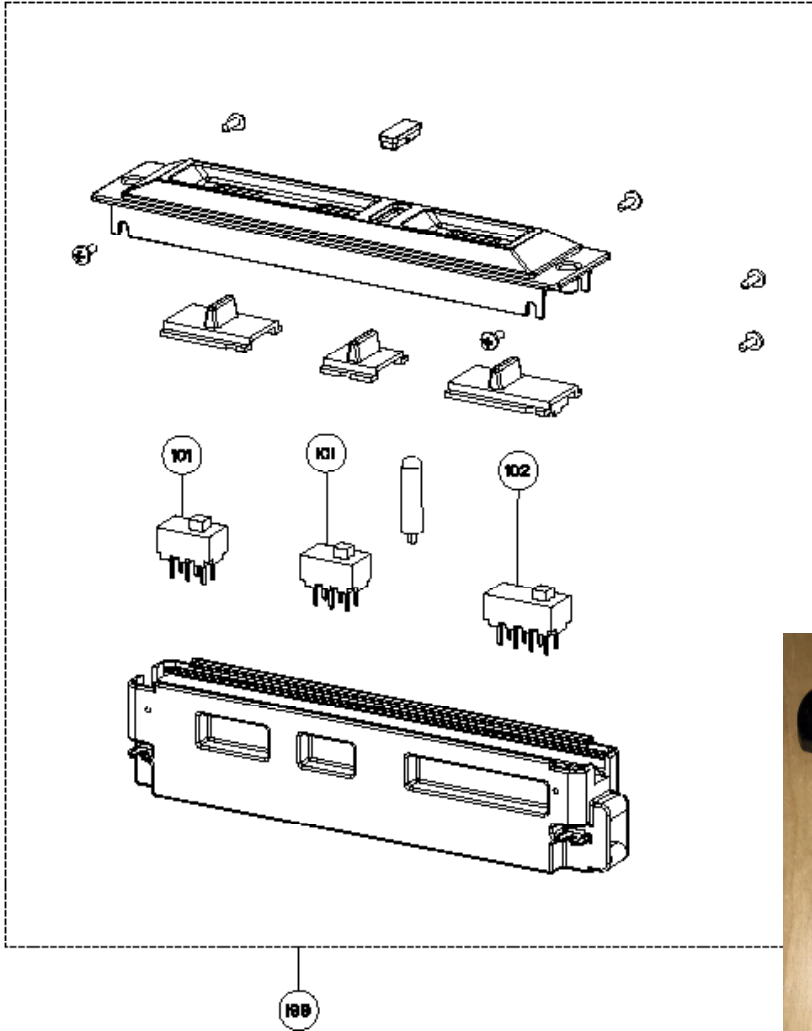

MAESTRALE 18

body components

	Model Number	MAE53018SS600-B	MAE53618SS600-B	MAE53618SS1200-B	MAE54218SS1200-B	MAE54818SS1200-B	
Key	Description	30 (600) Stainless	36 (600) Stainless	36 (1200) Stainless	42 (1200) Stainless	48 (1200)Stainless	Qty Req.
4	Damper	133.0055.994	133.0055.994	133.0055.994	133.0055.994	133.0055.994	1 (600), 2 (1200)
9	Install Hardware	133.0084.484	133.0084.484	133.0084.484	133.0084.484	133.0084.484	1
13	Lamp Support	133.0441.207	133.0441.361	133.0441.361	133.0441.361	133.0442.456	1
30	Baffle Filters	133.0018.482	133.0018.482	133.0018.482	133.0018.482	133.0018.482	2 (30), 3 (36,42), 4 (48)
32	Filter Support	133.0061.552	133.0061.553	133.0061.553	133.0061.553	133.0061.554	1
41	Lampholder Support	133.0198.226	133.0198.226	133.0198.226	133.0198.226	133.0198.226	2 (30), 3 (36,42), 4 (48)
42	Lamp Holder	133.0071.013	133.0071.013	133.0071.013	133.0071.013	133.0071.013	1 (30), 2 (36,42,48)
43	LED bulb	133.0486.867	133.0486.867	133.0486.867	133.0486.867	133.0486.867	2 (30), 3 (36,42), 4 (48)
44	Bulb Clip	133.0200.447	133.0200.447	133.0200.447	133.0200.447	133.0200.447	1 (30), 2 (36,42,48)

MAESTRALE 18

switch components

#199 kit picture shown is 36 / 42 " model, 30" model uses two lamp holders, 48" uses four

	Model Number	MAES3018SS600-B	MAES3618SS600-B	MAES3618SS1200-B	MAES4218SS1200-B	MAES4818SS1200-B	
Key	Description	30 (600) Stainless	36 (600) Stainless	36 (1200) Stainless	42 (1200) Stainless	48 (1200)Stainless	Qty Req.
101	On / Off Switch	133.0054.536	133.0054.536	133.0054.536	133.0054.536	133.0054.536	1
102	Switch	133.0054.538	133.0054.538	133.0054.538	133.0054.538	133.0054.538	1
199	Switch Kit	133.0396.004	133.0433.375	133.0442.301	133.0442.301	133.0442.447	1