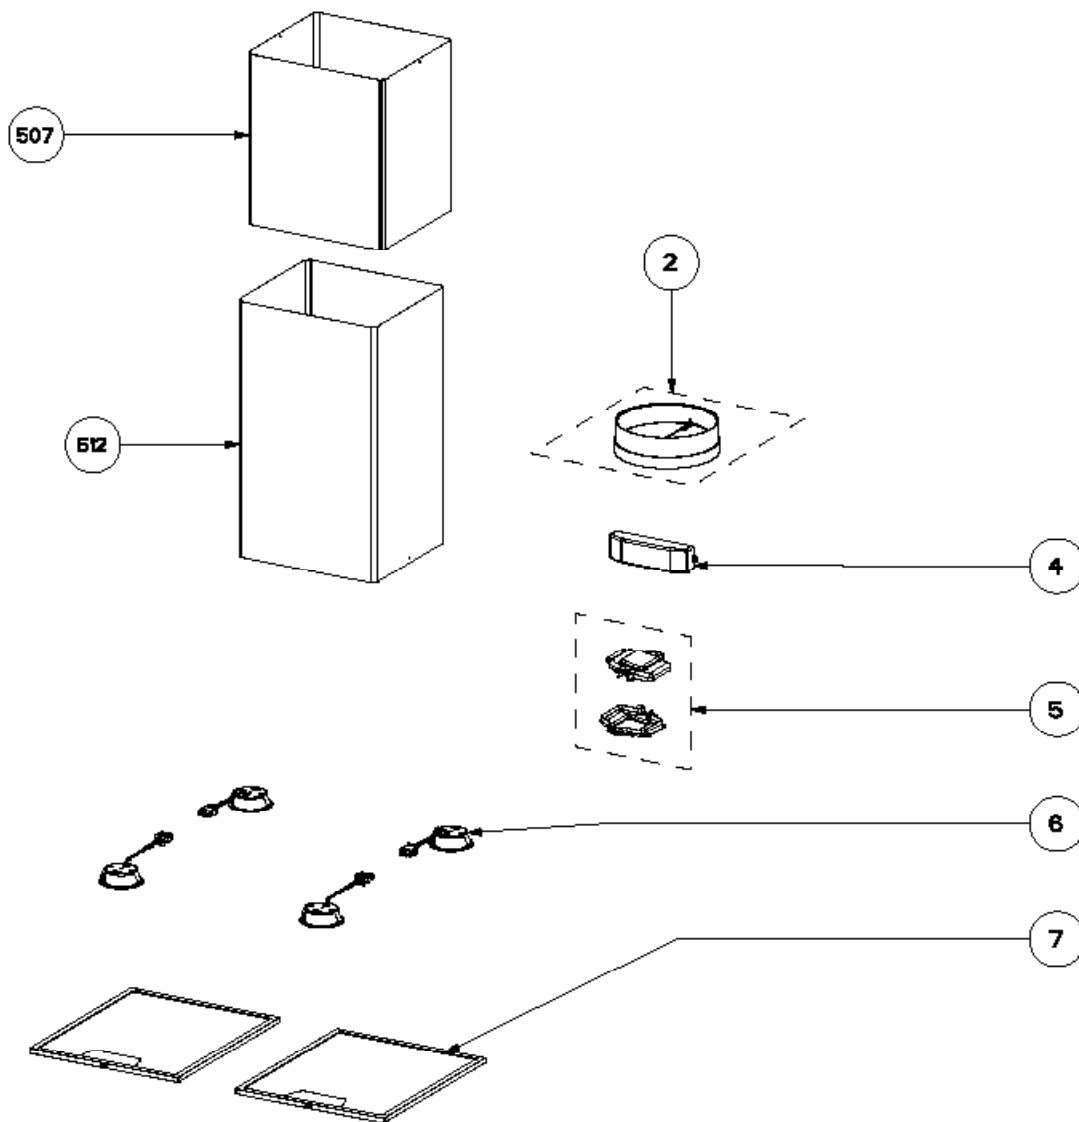

## body components

	Model Number	GLASIS36SSV	TRATIS36SSV	
Key	Description	36 Stainless	36 Stainless	Qty Req.
2	Damper	133.0055.994	133.0055.994	1
4	Transformer	133.0374.938	133.0374.938	1
5	Connector Box	133.0016.977	133.0016.977	1
7	Grease Filter	133.0017.054	133.0017.054	2
6	LED Lights	133.0289.829	133.0289.829	4
507	Upper Chimney	133.0062.273	133.0062.273	1
512	Lower Chimney	133.0062.473	133.0062.473	1

# GLASSY / TRATTO ISOLA 2019 SSV

switch components

	Model Number	GLASIS36SSV	TRATIS36SSV	
Key	Description	36 Stainless	36 Stainless	Qty Req.
101	Control Button Kit	133.0380.478	133.0380.478	1
190	Control Board Kit	133.0524.811	133.0524.811	1

**GLASSY / TRATTO ISOLA 2019 SSV**

motor components

	Model Number	GLASIS36SSV	TRATIS36SSV	
Key	Description	36 Stainless	36 Stainless	Qty Req.
302	Impeller Kit	133.0052.799	133.0052.799	1
305	Rubber Motor Mount	133.0051.604	133.0051.604	1
312	Capacitor 25 mf	133.0060.648	133.0060.648	1
399	Motor	133.0554.637	133.0554.637	1

**GLASSY / TRATTO ISOLA 2019 SSV**

installation hardware

	Model Number	GLASIS36SSV	TRATIS36SSV	
Key	Description	36 Stainless	36 Stainless	Qty Req.
	Mounting Kit Island	133.0084.479	133.0084.479	1
A	4 Bolts to Attach Canopy to Chimney			1
B	Wood Shelf Nut			1
C	Wood Shelf Washer			1
D	Wood Shelf Bolt			1
E	Wood Screw			1
F	Connector Box w/screws			1
G	Chimney Screws			1