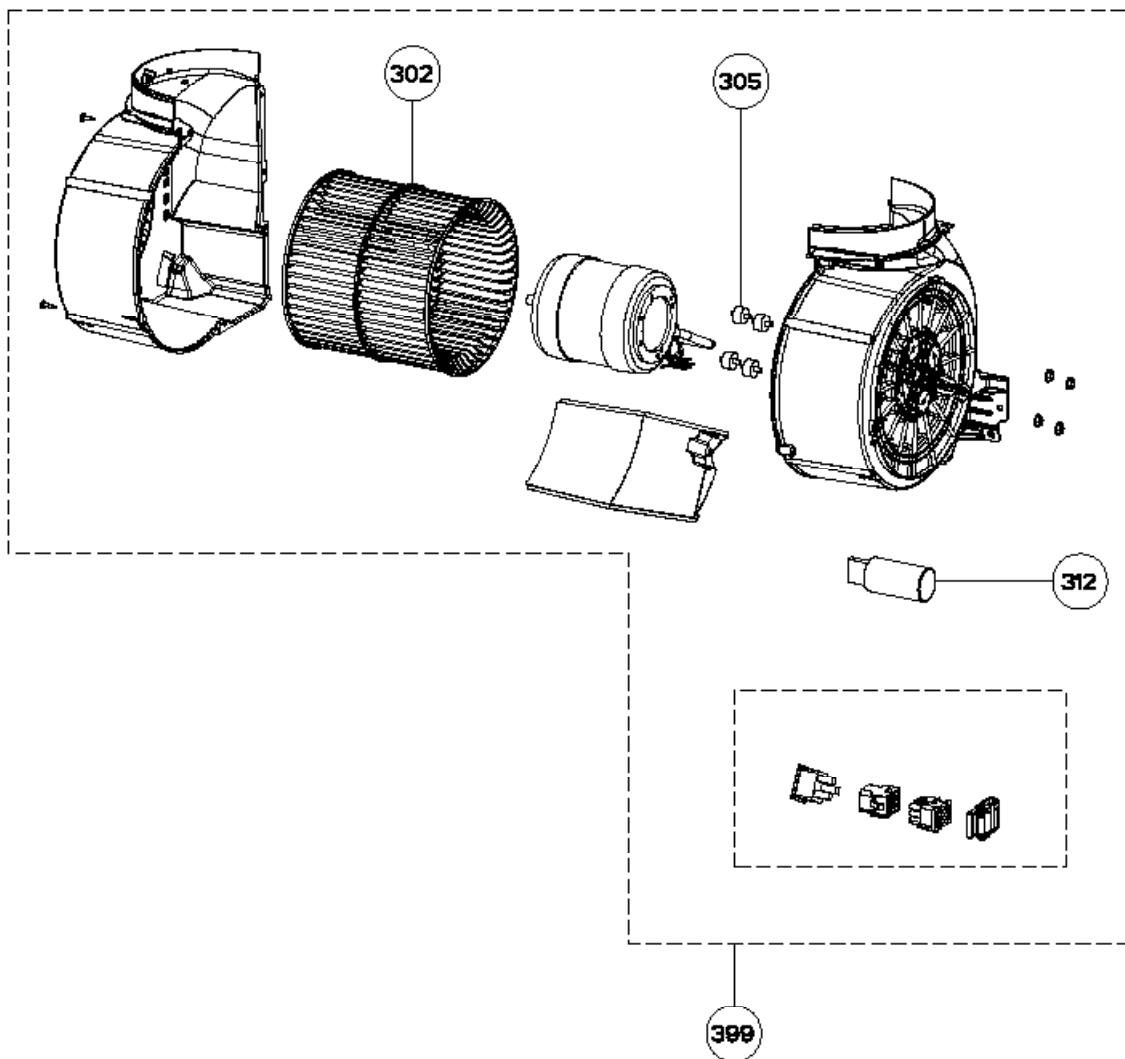

## body components

	Model Number	GLASIS36SSV	TRATIS36SSV	
Key	Description	36 Stainless	36 Stainless	Qty Req.
2	Damper	133.0055.994	133.0055.994	1
4	Transformer	133.0374.938	133.0374.938	1
5	Connector Box	133.0016.977	133.0016.977	1
7	Grease Filter	133.0017.054	133.0017.054	2
6	LED Lights	133.0289.829	133.0289.829	4
507	Upper Chimney	133.0062.273	133.0062.273	1
512	Lower Chimney	133.0062.473	133.0062.473	1

# GLASSY / TRATTO ISOLA 2019 SSV

switch components

	Model Number	GLASIS36SSV	TRATIS36SSV	
Key	Description	36 Stainless	36 Stainless	Qty Req.
101	Control Button Kit	133.0380.478	133.0380.478	1
190	Control Board Kit	133.0524.811	133.0524.811	1

**GLASSY / TRATTO ISOLA 2019 SSV**

motor components

	Model Number	GLASIS36SSV	TRATIS36SSV	
Key	Description	36 Stainless	36 Stainless	Qty Req.
302	Impeller Kit	133.0052.799	133.0052.799	1
305	Rubber Motor Mount	133.0051.604	133.0051.604	1
312	Capacitor 25 mf	133.0060.648	133.0060.648	1
399	Motor	133.0554.637	133.0554.637	1

**GLASSY / TRATTO ISOLA 2019 SSV**

installation hardware

	Model Number	GLASIS36SSV	TRATIS36SSV	
Key	Description	36 Stainless	36 Stainless	Qty Req.
	Mounting Kit Island	133.0084.479	133.0084.479	1
A	4 Bolts to Attach Canopy to Chimney			1
B	Wood Shelf Nut			1
C	Wood Shelf Washer			1
D	Wood Shelf Bolt			1
E	Wood Screw			1
F	Connector Box w/screws			1
G	Chimney Screws			1