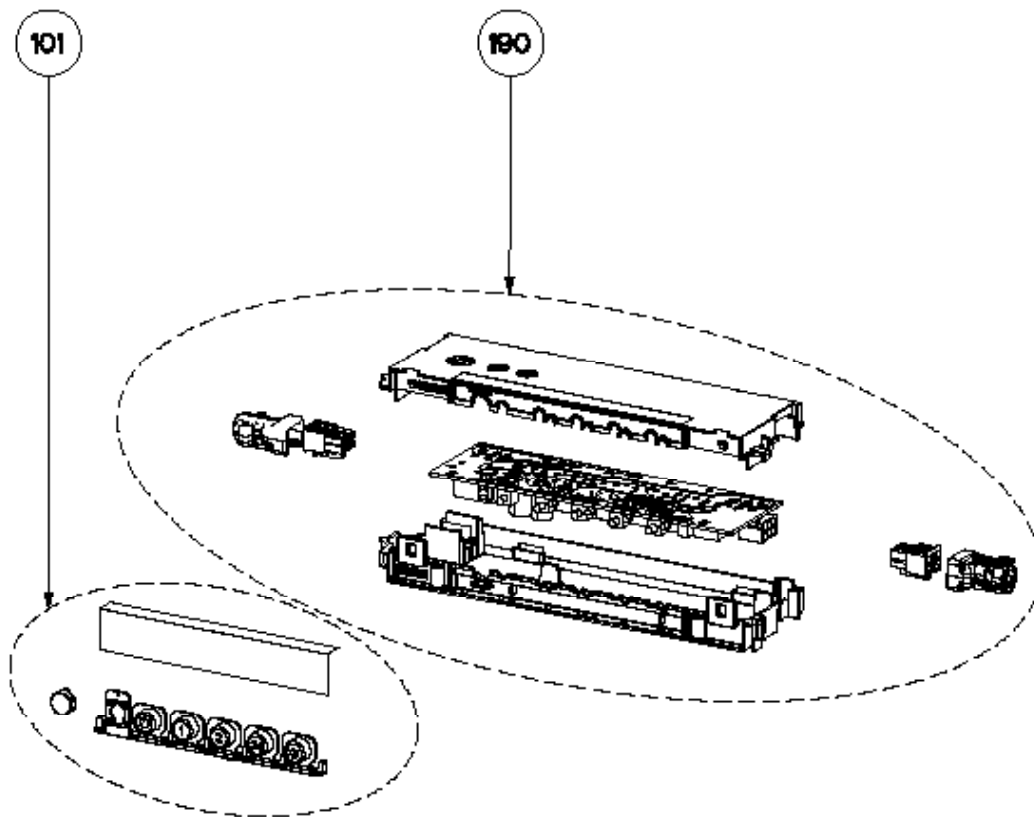

## body components

	Model Number	GLASIS36SSV	TRATIS36SSV	
Key	Description	36 Stainless	36 Stainless	Qty Req.
2	Damper	133.0055.994	133.0055.994	1
4	Transformer	133.0374.938	133.0374.938	1
5	Connector Box	133.0016.977	133.0016.977	1
7	Grease Filter	133.0017.054	133.0017.054	2
6	LED Lights	133.0289.829	133.0289.829	4
507	Upper Chimney	133.0062.273	133.0062.273	1
512	Lower Chimney	133.0062.473	133.0062.473	1

# GLASSY / TRATTO ISOLA 2019 SSV

switch components

	Model Number	GLASIS36SSV	TRATIS36SSV	
Key	Description	36 Stainless	36 Stainless	Qty Req.
101	Control Button Kit	133.0380.478	133.0380.478	1
190	Control Board Kit	133.0524.811	133.0524.811	1

**GLASSY / TRATTO ISOLA 2019 SSV**

motor components

	Model Number	GLASIS36SSV	TRATIS36SSV	
Key	Description	36 Stainless	36 Stainless	Qty Req.
302	Impeller Kit	133.0052.799	133.0052.799	1
305	Rubber Motor Mount	133.0051.604	133.0051.604	1
312	Capacitor 25 mf	133.0060.648	133.0060.648	1
399	Motor	133.0554.637	133.0554.637	1