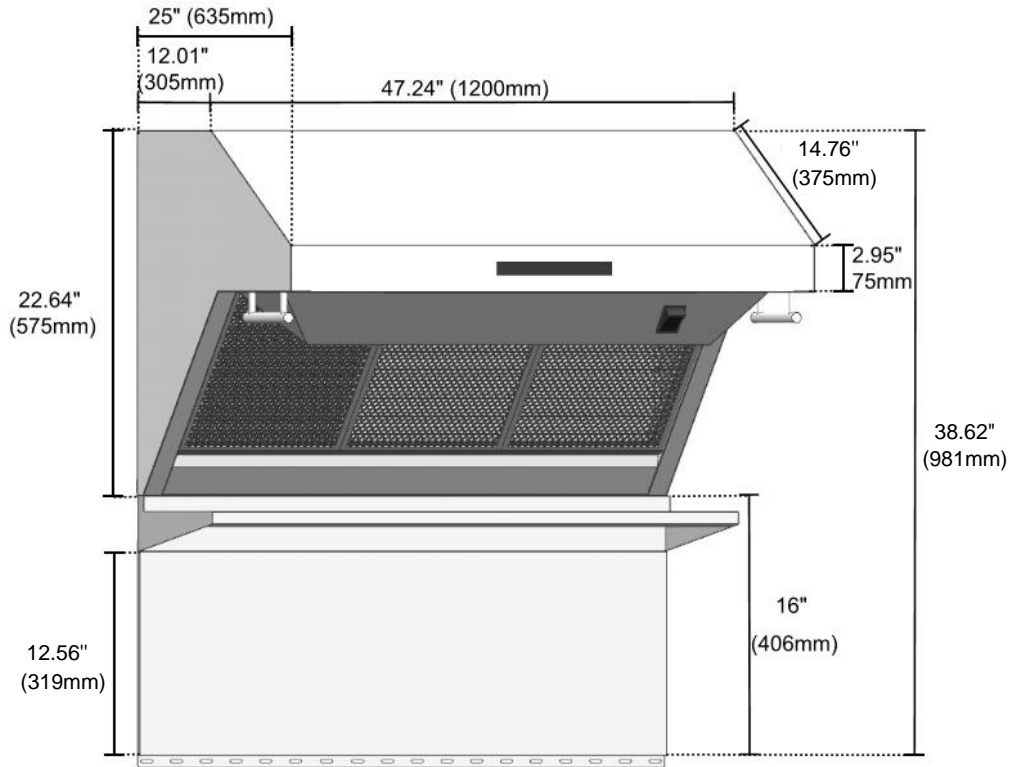

**FRHWM5029-48HB – View from the front**

**FRHWM5029-48HB - View from the top (exhaust & power cord location)**