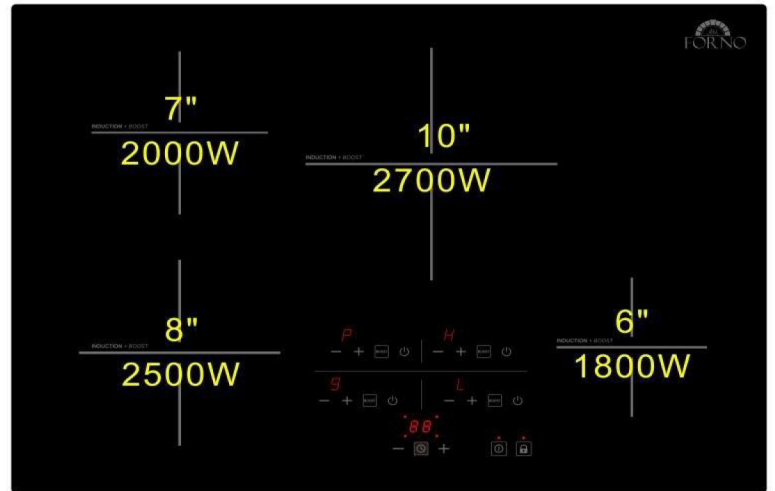

## FCTIN0545-30 INDUCTION COOKTOP 30" BLACK GLASS 4 BURNER

### Specifications:

240V/7400W  
1x 2700W 10"  
1x 2500W 8"  
1x 2000W 7"  
1x 1800W 6"

### Features:

- 4 induction heating zones
- Touch control
- Boost, Lock, Timer, Stop/Go
- Boost and Timer on all zones
- Boost is up to 10 minutes
- 9 power levels adjustment
- 1-99 minute timer
- Each Element has an Independent Countdown Timer
- Automatic safety switch off
- Residual heat indicator
- Unpolish glass
- Residual Heat Indicator Multi-Stages of Power Levels

### Product Dimension

(W"30xD"21xH"2.17):

Product Net Weight (lbs):30.86

Master Case Dimension

(W"33.07xD"24.41xH"5.51):

Master Case Gross Weight (lbs):37.48

40'HQ:859