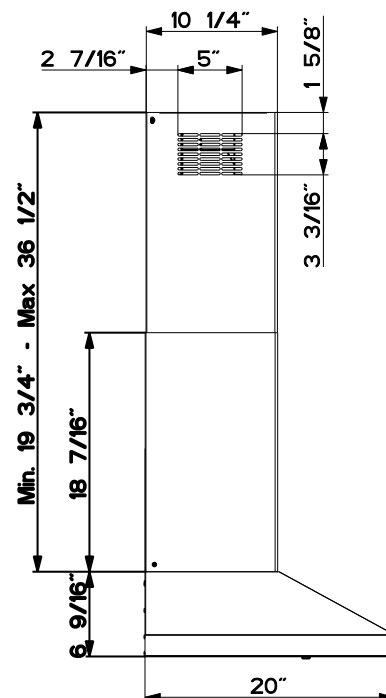

Side

Product specifications are subject to change without notification. Consult the installation instructions before you begin installing this range hood. *Check local make up air codes for guidelines.