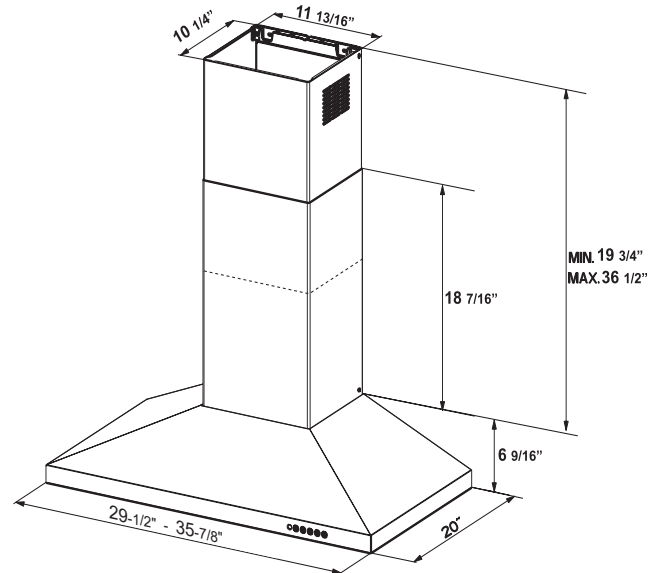

Ducted / Ductless

PERFORMANCE

SPEED	1	2	3	BOOST
CFM	150	295	395	560
Sones	2.8	4.3	6.0	7.5

MIN / MAX CEILING HEIGHTS

	DUCTED	RECIRC	HIGH CEILING
Min @ 24" OFF	7' 2 5/16"	7' 7 1/16"	9' 1 9/16"
Max @ 30" OFF	9' 1/16"	9' 1/16"	11' 2 5/8"

ACCESSORIES

FILTER2 - Charcoal Filter Kit

High quality charcoal filter for use when recirculating the air back into the kitchen. Filters out odor and should be replaced every 6 months.

MUDAMPER6 / MUDAMPER8 - Universal Make-Up Air Damper

Satisfies make-up air requirements, this kit uses an air switch to activate the make-up air damper to open and bring fresh air into the home when the hood fan is on. It then closes tightly when the hood is off. The CFM level is not reduced with this accessory.

HIGH3 - High Ceiling Chimney Kit

Extends the chimney for high ceilings up to 11' 4"

REMORIG- Remote Control

Control all features of the hood from the convenience of a wireless remote control.

DUCT4 Ductless Conversion Kit

To convert the Dama to ductless, this kit includes charcoal filters and a diverter to send the air thru the side grates on the upper chimney.

WIREBOX - Fixed Wiring Box

Replace the power cord with a hard wired box to power the range hood.