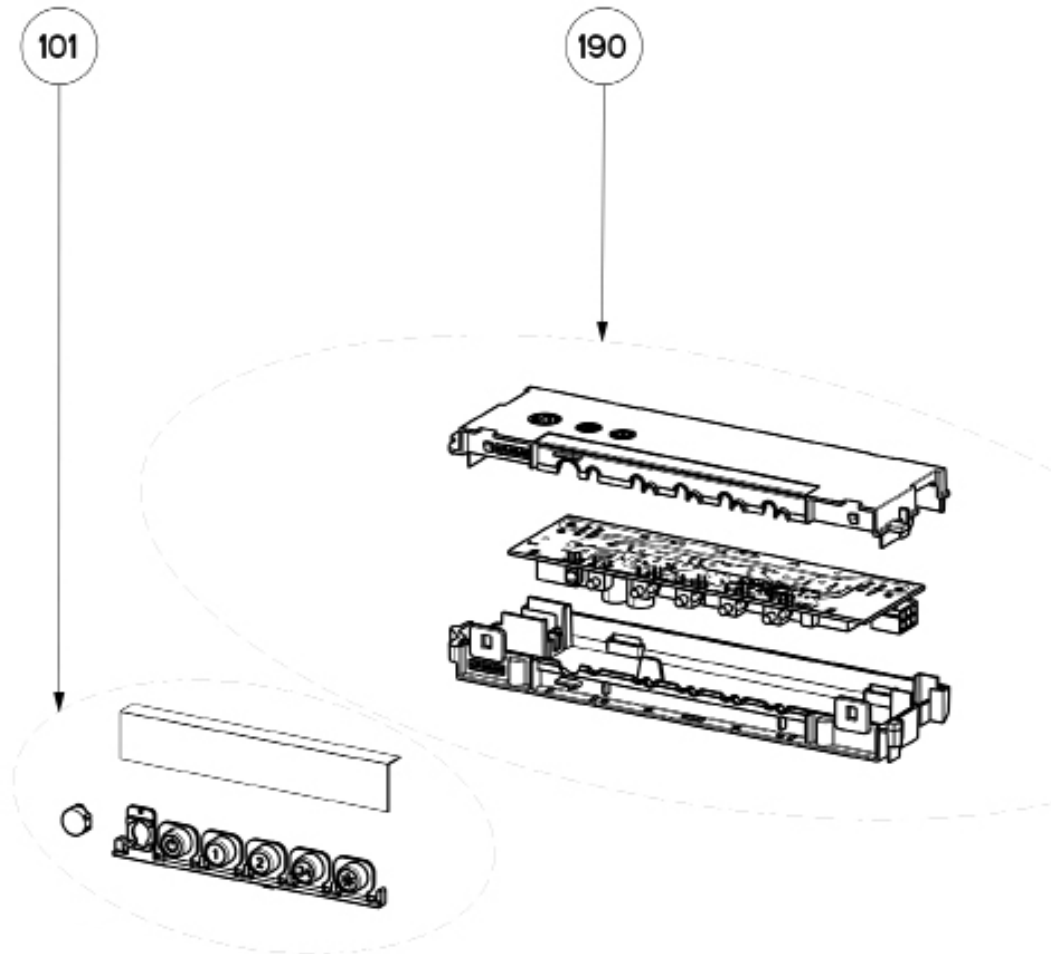

DAMA ISOLA 2019 SSV

body / chimney components

	Model Number	DAMAIS36SSV	DAMAIS42SSV	
Key	Description	36 Stainless	42 Stainless	Qty Req.
1	Lamp Clip	133.0200.447	133.0200.447	2
2	LED Bulb	133.0486.867	133.0486.867	4
3	Lamp Holder	133.0071.013	133.0071.013	2
4	Lamp Holder Support	133.0198.226	133.0198.226	4
5	Grease Filter	133.0018.482	133.0018.482	3
507	Upper Chimney	133.0062.273	133.0062.273	1
512	Lower Chimney	133.0062.473	133.0062.473	1
514	Damper	133.0055.994	133.0055.994	1

switch components

	Model Number	DAMAI536SSV	DAMAI542SSV	
Key	Description	36 Stainless	42 Stainless	Qty Req.
101	Button Kit	133.0380.478	133.0380.478	1
190	Control Board	133.0524.811	133.0524.811	1

motor components

	Model Number	DAMAIS36SSV	DAMAIS42SSV	
Key	Description	36 Stainless	42 Stainless	Qty Req.
302	Impeller	133.0052.799	133.0052.799	1
305	Rubber Motor Mount	133.0051.604	133.0051.604	1
312	Capacitor	133.0060.648	133.0060.648	1
399	Motor	133.0554.637	133.0554.637	1

DAMA ISOLA

mounting hardware components

	Model Number	DAMAI36SSV	DAMAI42SSV	
Key	Description	36 Stainless	42 Stainless	Qty Req.
	Mounting Kit Island	133.0084.479	133.0084.479	1
A	4 Bolts to Attach Canopy to Chimney			1
B	Wood Shelf Nut			1
C	Wood Shelf Washer			1
D	Wood Shelf Bolt			1
E	Wood Screw			1
F	Connector Box w/screws			1
G	Chimney Screws			1