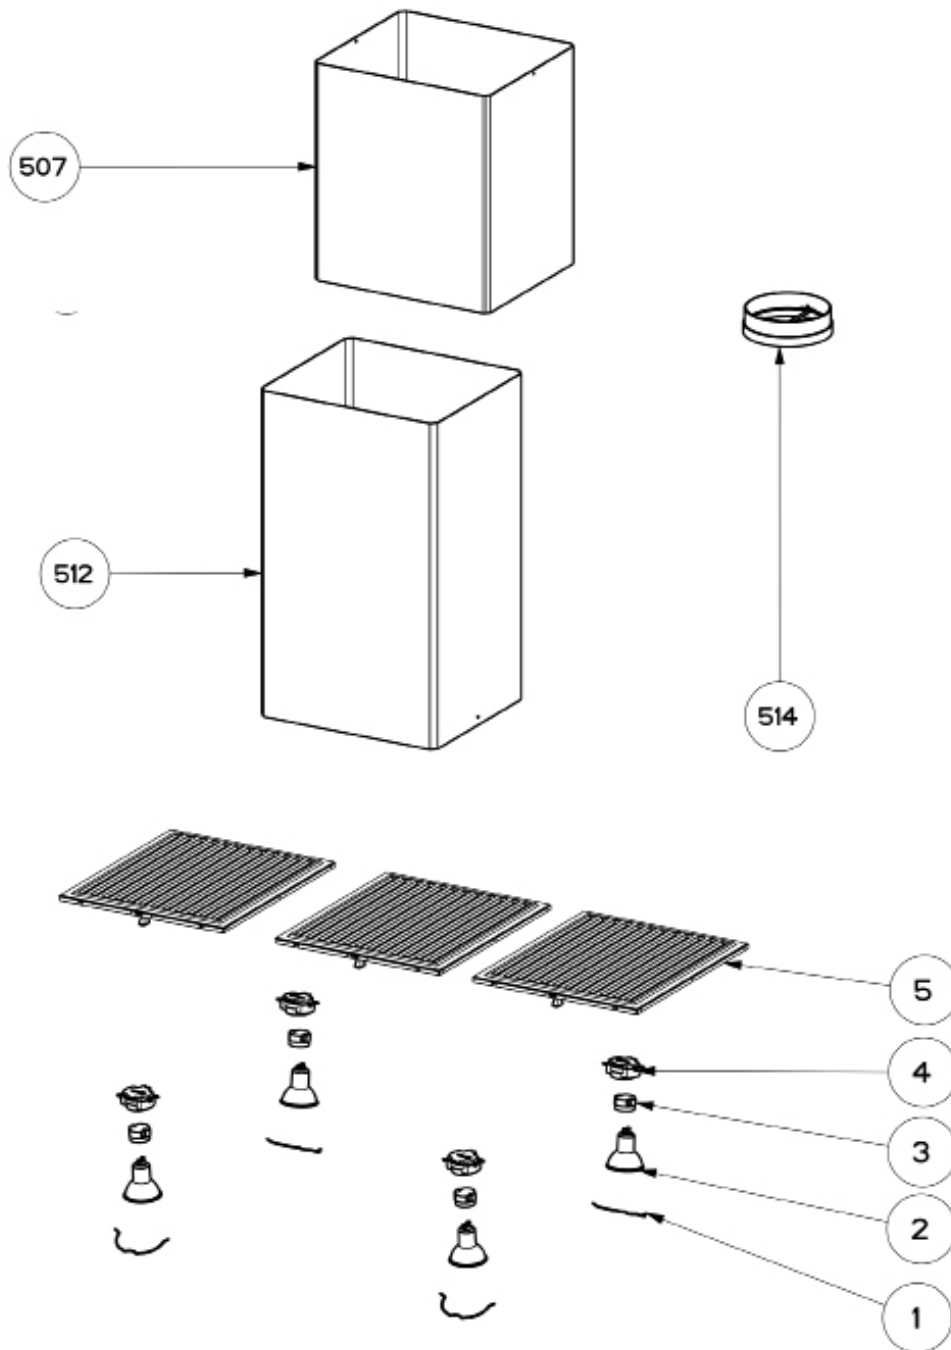

DAMA ISOLA 2019 SSV

body / chimney components

	Model Number	DAMAIS36SSV	DAMAIS42SSV	
Key	Description	36 Stainless	42 Stainless	Qty Req.
1	Lamp Clip	133.0200.447	133.0200.447	2
2	LED Bulb	133.0486.867	133.0486.867	4
3	Lamp Holder	133.0071.013	133.0071.013	2
4	Lamp Holder Support	133.0198.226	133.0198.226	4
5	Grease Filter	133.0018.482	133.0018.482	3
507	Upper Chimney	133.0062.273	133.0062.273	1
512	Lower Chimney	133.0062.473	133.0062.473	1
514	Damper	133.0055.994	133.0055.994	1

switch components

	Model Number	DAMAI536SSV	DAMAI542SSV	
Key	Description	36 Stainless	42 Stainless	Qty Req.
101	Button Kit	133.0380.478	133.0380.478	1
190	Control Board	133.0524.811	133.0524.811	1

motor components

	Model Number	DAMAIS36SSV	DAMAIS42SSV	
Key	Description	36 Stainless	42 Stainless	Qty Req.
302	Impeller	133.0052.799	133.0052.799	1
305	Rubber Motor Mount	133.0051.604	133.0051.604	1
312	Capacitor	133.0060.648	133.0060.648	1
399	Motor	133.0554.637	133.0554.637	1

DAMA ISOLA

mounting hardware components

	Model Number	DAMAI36SSV	DAMAI42SSV	
Key	Description	36 Stainless	42 Stainless	Qty Req.
	Mounting Kit Island	133.0084.479	133.0084.479	1
A	4 Bolts to Attach Canopy to Chimney			1
B	Wood Shelf Nut			1
C	Wood Shelf Washer			1
D	Wood Shelf Bolt			1
E	Wood Screw			1
F	Connector Box w/screws			1
G	Chimney Screws			1