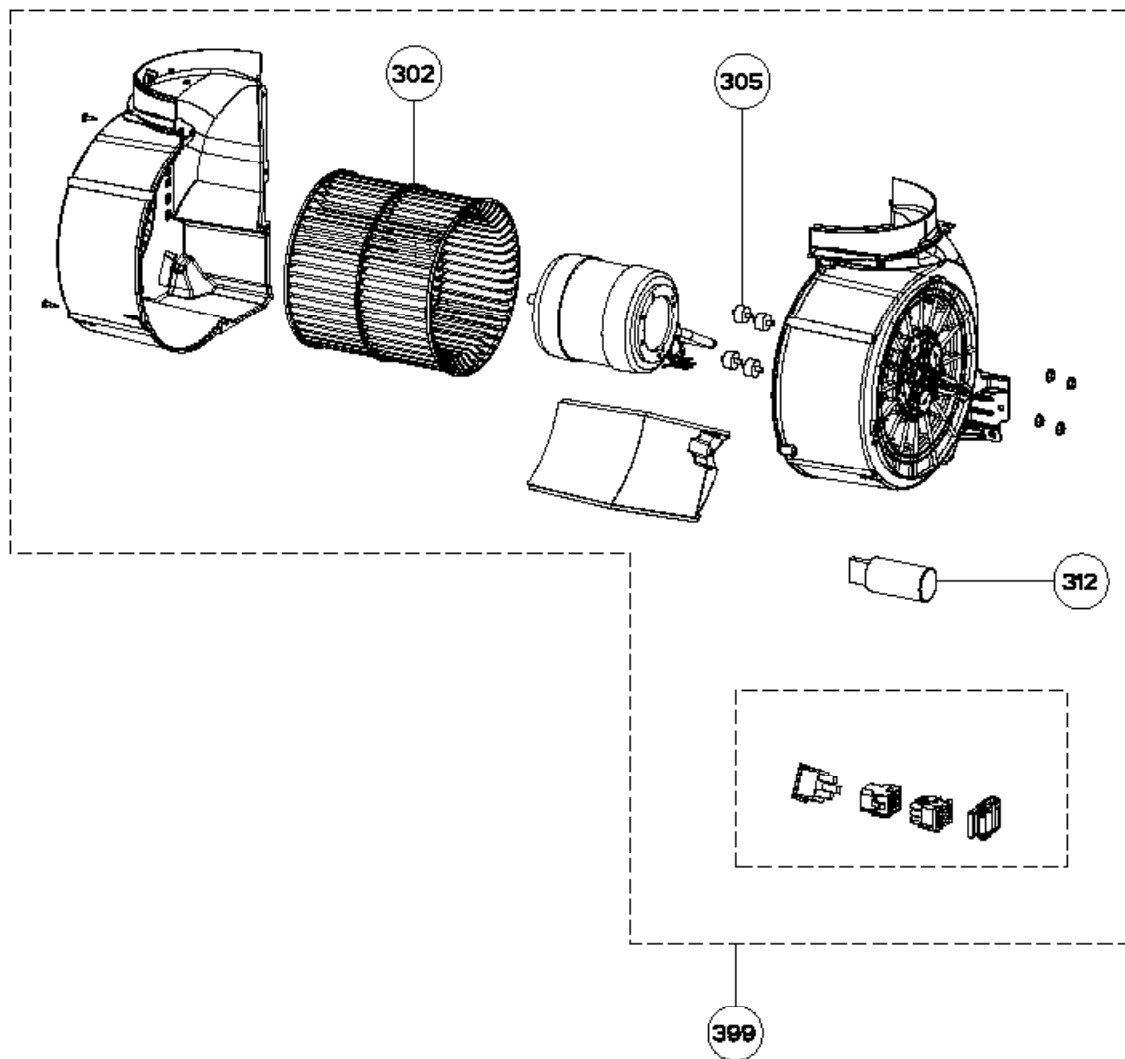

DAMA ISOLA 2019 SSV

body / chimney components

	Model Number	DAMAIS36SSV	DAMAIS42SSV	
Key	Description	36 Stainless	42 Stainless	Qty Req.
1	Lamp Clip	133.0200.447	133.0200.447	2
2	LED Bulb	133.0486.867	133.0486.867	4
3	Lamp Holder	133.0071.013	133.0071.013	2
4	Lamp Holder Support	133.0198.226	133.0198.226	4
5	Grease Filter	133.0018.482	133.0018.482	3
507	Upper Chimney	133.0062.273	133.0062.273	1
512	Lower Chimney	133.0062.473	133.0062.473	1
514	Damper	133.0055.994	133.0055.994	1

switch components

	Model Number	DAMAI536SSV	DAMAI542SSV	
Key	Description	36 Stainless	42 Stainless	Qty Req.
101	Button Kit	133.0380.478	133.0380.478	1
190	Control Board	133.0524.811	133.0524.811	1

motor components

	Model Number	DAMAIS36SSV	DAMAIS42SSV	
Key	Description	36 Stainless	42 Stainless	Qty Req.
302	Impeller	133.0052.799	133.0052.799	1
305	Rubber Motor Mount	133.0051.604	133.0051.604	1
312	Capacitor	133.0060.648	133.0060.648	1
399	Motor	133.0554.637	133.0554.637	1

DAMA ISOLA

mounting hardware components

	Model Number	DAMAI36SSV	DAMAI42SSV	
Key	Description	36 Stainless	42 Stainless	Qty Req.
	Mounting Kit Island	133.0084.479	133.0084.479	1
A	4 Bolts to Attach Canopy to Chimney			1
B	Wood Shelf Nut			1
C	Wood Shelf Washer			1
D	Wood Shelf Bolt			1
E	Wood Screw			1
F	Connector Box w/screws			1
G	Chimney Screws			1