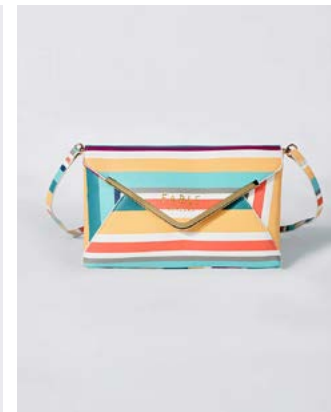

Grey Newquay Rucksack
71557 | £55

Ochre Newquay Rucksack
71558 | £55

Stripe Newquay Rucksack
71547 | £55

Tan Woolacombe Mini Rucksack
71548 | £45

Stripe Woolacombe Mini Rucksack
71549 | £45

Puffin Woolacombe Mini Rucksack
71550 | £45

Stripe Lundy Island Camera Bag
71554 | £40

Puffin Lundy Island Camera Bag
71553 | £40

Stripe Whitby Hobo Bag
71546 | £50

Tan Sandbanks Envelope Bag
71551 | £35

Stripe Sandbanks Envelope Bag
71552 | £35

Orange St Ives Bow Bag
71556 | £42

Weymouth Bow Bag
71555 | £68

Purple St Ives Bow Bag
71559 | £42

Bank Holiday:
1955 collection
handbags are
presented with
a complimentary
re-usable
printed
canvas
dustbag.

Navy Poppit Sands Large Purse
76565 | £20