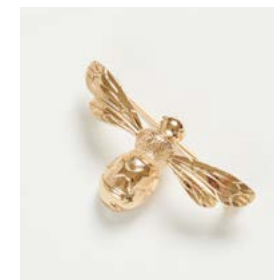

 [fableengland](https://www.pinterest.com/fableengland)

Enamel Bee Long Necklace
G: 61152 / YH: 61909 | £18

Enamel Bee Bangle
G: 61149 / YH: 61911 | £18

Enamel Bee Brooch
G: 61150 / YH: 61910 | £15

Enamel Bee Studs
G: 61151 / YH: 61907 | £15

Enamel Bee Short Necklace
G: 61153 / YH: 61908 | £15

Gold Bee Studs
G: 61156 | £10

Gold Bee Short Necklace
G: 61158 | £10

Gold Bee Bangle
G: 61154 | £12

Gold Bee Long Necklace
G: 61157 | £12

Gold Bee Brooch
G: 61155 | £12

Enamel Ice Cream Long Necklace
Y: 61770 | £20

Enamel Ice Cream Brooch
Y: 61771 | £18

Enamel Ice Cream Bangle
Y: 61773 | £24

Enamel Ice Cream Studs
Y: 61768 | £21

Enamel Ice Cream Short NL
Y: 61769 | £18

Enamel Ice Cream Beaded Bracelet
Y: 61772 | £18