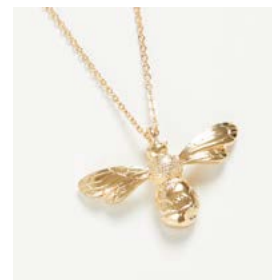

 [fableengland](https://www.pinterest.com/fableengland)

Enamel Bee Long Necklace
G: 61152 / YH: 61909 | £18

Enamel Bee Bangle
G: 61149 / YH: 61911 | £18

Enamel Bee Brooch
G: 61150 / YH: 61910 | £15

Enamel Bee Studs
G: 61151 / YH: 61907 | £15

Enamel Bee Short Necklace
G: 61153 / YH: 61908 | £15

Gold Bee Studs
G: 61156 | £10

Gold Bee Short Necklace
G: 61158 | £10

Gold Bee Bangle
G: 61154 | £12

Gold Bee Long Necklace
G: 61157 | £12

Gold Bee Brooch
G: 61155 | £12

Enamel Ice Cream Long Necklace
Y: 61770 | £20

Enamel Ice Cream Brooch
Y: 61771 | £18

Enamel Ice Cream Bangle
Y: 61773 | £24

Enamel Ice Cream Studs
Y: 61768 | £21

Enamel Ice Cream Short NL
Y: 61769 | £18

Enamel Ice Cream Beaded Bracelet
Y: 61772 | £18