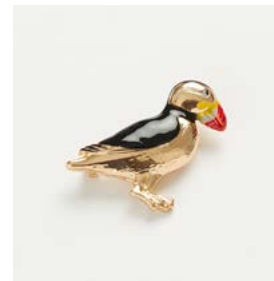

Enamel Bow Brooch
Y: 61761 / YH: 61945 | £18

Enamel Bow Short Necklace
Y: 61759 / YH: 61943 | £18

Enamel Bow Long Necklace
Y: 61760 / YH: 61944 | £20

Enamel Bow Bangle
Y: 61762 / YH: 61946 | £24

Gold Puffin Brooch
Y: 61788 | £12

Gold Puffin Short Necklace
Y: 61786 | £12

Gold Puffin Beaded Bracelet
Y: 61789 | £12

Gold Puffin Studs
Y: 61785 | £10

Gold Puffin Long Necklace
Y: 61787 | £15

Gold Bow Studs
Y: 61763 | £10

Gold Bow Long Necklace
Y: 61765 | £15

Gold Bow Short Necklace
Y: 61764 | £12

Gold Bow Brooch
Y: 61766 | £12

Gold Bow Bangle
Y: 61767 | £12

Enamel Puffin Studs
Y: 61780 / YH: 61947 | £21

Enamel Puffin Long Necklace
Y: 61782 / YH: 61949 | £20

Enamel Puffin Brooch
Y: 61783 / YH: 61950 | £18

Enamel Puffin Short Necklace
Y: 61781 / YH: 61948 | £18

Enamel Puffin Beaded Bracelet
Y: 61784 / YH: 61951 | £18

Each jewellery story has a product specific range of packaging options. Choose from our signature matchbox style box available in Green (G) or Yellow (Y), with accompanying Fable pouch and gift card, perfect for gifting, or, our hanging magnetic window boxes available in Beige (B) or Yellow (YH) that are ideal for display, or why not have both? All you need to do is choose the code next to the G, B, Y or YH for each item.