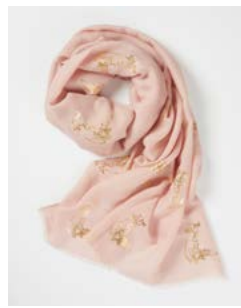

Pond Flat Makeup Bag
76456 | £12

Pond Hanging Wash Bag
76458 | £35

Pond Trio Makeup Bag Set
76457 | £30

Bee Keeper Pencil Case
76450 | £10

Bee Keeper Makeup Bag
76451 | £15

Bee Keeper Flat Makeup Bag
76453 | £12

Winterhill Makeup Bag
76448 | £15

Bee Keeper Large Makeup
Bag 76452 | £16

Winterhill Pencil Case
76447 | £10

Winterhill Large Makeup Bag
76449 | £16

Grey Metallic Signature Fox Scarf 95184 | £12

Black Metallic Signature Fox Scarf 95185 | £12