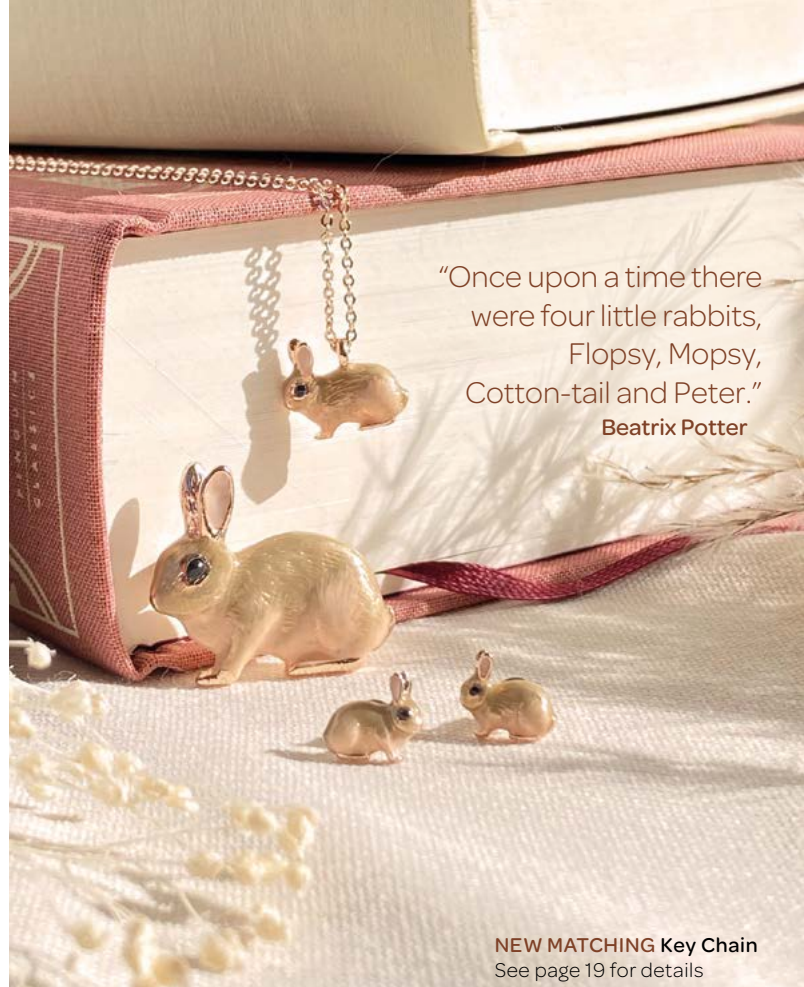

Bambi's mother

NEW Enamel Painted Fawn

Short necklace RRP £18 **61980** | Bangle RRP £24 **61982** |

Brooch RRP £18 **61981** | Earrings RRP £21 **61979**

NEW Enamel Painted Red Squirrel

Short necklace RRP £18 **61972** | Bangle RRP £24 **61974** |

Brooch RRP £18 **61973** | Earrings RRP £21 **61971**

NEW Enamel Painted Robin

Short necklace RRP £18 **61968** | Bangle RRP £24 **61970** |

6 Brooch RRP £18 **61969** | Earrings RRP £21 **61967**

“Once upon a time there
were four little rabbits,
Flopsy, Mopsy,
Cotton-tail and Peter.”