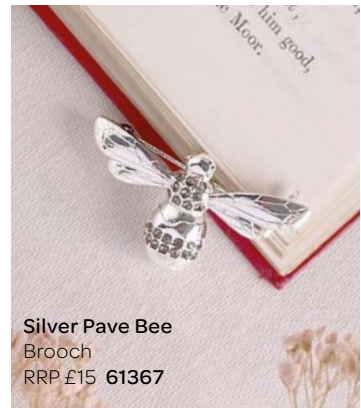

Enamel Painted Bee

Short necklace RRP £15 **61153** | Long necklace RRP £18 **61152** | Bangle
RRP £18 **61149** | Brooch RRP £15 **61150** | Earrings RRP £15 **61151**

Acorn Short Necklace RRP £15
Gold 61376
Silver 61370

Gold Fox
Bangle RRP £12 61615

Rose Gold Rabbit
Short Necklace
RRP £12 61622

Silver Blue Tit
Short Necklace
RRP £12 61380

Gold Butterfly
Stud Earrings
RRP £10 61231

Gold Owl
Stud Earrings
RRP £10 61313

Silver Pave Bee
Brooch
RRP £15 61367

KEEP
squibelled away

Grey Jewellery Box

Medium RRP £25 **89238** | Large RRP £30 **89241**

FINISHING
Touches

Bee: Enamel + Gold RRP £18
62009

Blue Tit + Gold Stars RRP £18
62012

Bee: Silver Pave RRP £18
62010