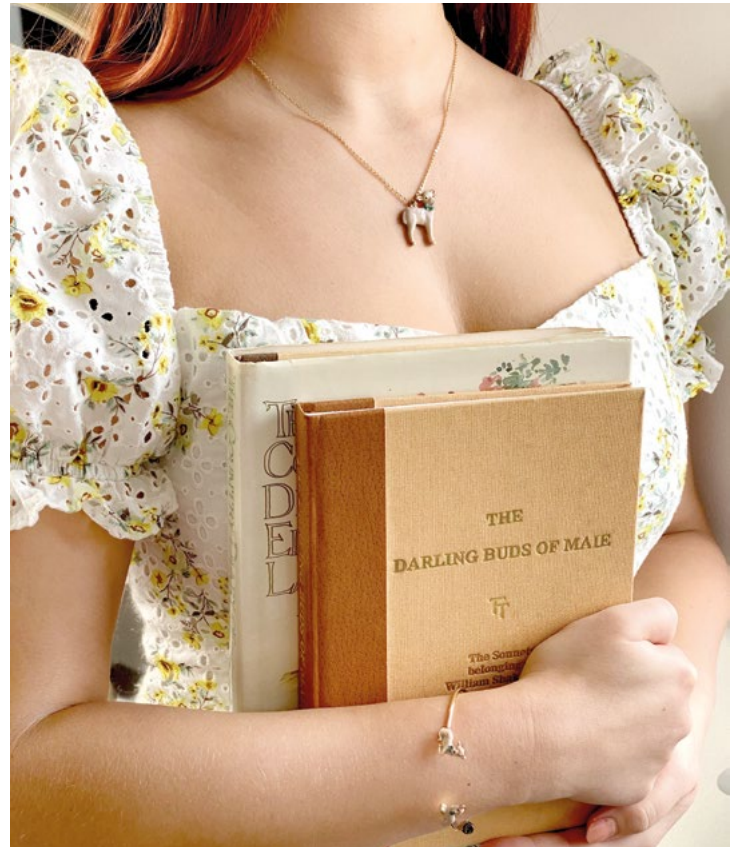

FABLE

ENGLAND

These thoughtful pieces are the perfect gift for a loved one. Have your gifts wrapped by us and sealed with a beautiful wax stamp and dried flowers. See website for details.

Darling Buds of Maie

A celebration of country living in the English Springtime.

Enamel Painted Mallard Duck

Long necklace RRP £20 **62056** | Short necklace RRP £18 **62055** |
Bangle RRP £24 **62058** | Brooch RRP £18 **62057** | Earrings RRP £21 **62054**