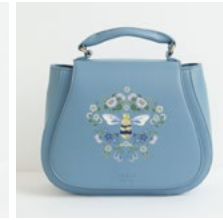

Enamel Painted Robin

Short necklace RRP £18 **61968**
 Bangle RRP £24 **61970**
 Brooch RRP £18 **61969**
 Earrings RRP £21 **61967**

Enamel Painted Fawn

Short necklace RRP £18 **61980**
 Bangle RRP £24 **61982**
 Brooch RRP £18 **61981**
 Earrings RRP £21 **61979**

Signature Bee Satchel RRP £55

Tan 71565

Blue 71566

All our bags and purses are vegan!

Signature Bee Camera Bag RRP £38

Tan 71561

Blue 71562

Black 71560

Signature Bee Vintage Purse Bag RRP £48

Black 71564

Blue 71563

Signature Bee Tote RRP £40

Black 71567

New

Sage Pink Grey

Rabbit Bird