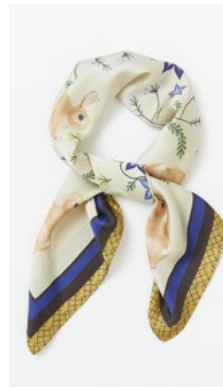

Bird Pink **71573**

Bee Black **71486**

Bee Ochre **71487**

Bee Grey **71488**

Camera Bag RRP £35

Rabbit Sage **71578** Bee Black **71496**

Rabbit Grey **71576** Bee Tan **71497**

Bird Sage **71577** Bee Ochre **71498**

Bird Grey **71575**

Wear a scarf in your hair for a cute vintage look

Bee: Enamel + Gold RRP £18
62009

Blue Tit + Gold Stars RRP £18
62012

Bee: Silver Pave RRP £18
62010

Rabbit: Enamel + Rose Gold RRP £18
62011