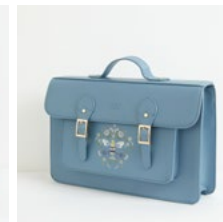

Enamel Painted Robin

Short necklace RRP £18 **61968**
 Bangle RRP £24 **61970**
 Brooch RRP £18 **61969**
 Earrings RRP £21 **61967**

Enamel Painted Fawn

Short necklace RRP £18 **61980**
 Bangle RRP £24 **61982**
 Brooch RRP £18 **61981**
 Earrings RRP £21 **61979**

Signature Bee Satchel RRP £55

Tan 71565

Blue 71566

All our bags and purses are vegan!

Signature Bee Camera Bag RRP £38

Tan 71561

Blue 71562

Black 71560