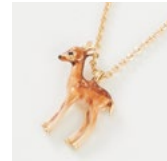

Enamel Painted Blue Tit

Short necklace RRP £18 **61385** | Long necklace RRP £20 **61386** |
 Bangle RRP £24 **61388** | Brooch RRP £18 **61387** | Earrings RRP £21 **61384**

Enamel Painted Bee

Short necklace RRP £15 **61153** | Long necklace RRP £18 **61152** | Bangle
 RRP £18 **61149** | Brooch RRP £15 **61150** | Earrings RRP £15 **61151**

Enamel Painted Daisy

Short necklace RRP £18 **61801**
 Long necklace RRP £20 **61802**
 Bangle RRP £24 **61804**
 Brooch RRP £18 **61803**
 Earrings RRP £21 **61800**

Enamel Painted Rabbit

Short necklace RRP £18 **61627**
 Long necklace RRP £20 **61628**
 Bangle RRP £24 **61630**
 Brooch RRP £18 **61629**
 Earrings RRP £21 **61626**

Enamel Painted Strawberry

Short necklace RRP £15 **61203**
 Long necklace RRP £18 **61204**
 Bangle RRP £18 **61205**
 Brooch RRP £15 **61201**
 Earrings RRP £15 **61202**

Enamel Painted Strawberry

Short necklace RRP £15 **61227**
 Long necklace RRP £18 **61228**
 Bangle RRP £18 **61229**
 Brooch RRP £15 **61225**
 Earrings RRP £15 **61226**