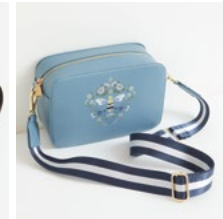

Enamel Painted Robin

Short necklace RRP £18 **61968**
 Bangle RRP £24 **61970**
 Brooch RRP £18 **61969**
 Earrings RRP £21 **61967**

Enamel Painted Fawn

Short necklace RRP £18 **61980**
 Bangle RRP £24 **61982**
 Brooch RRP £18 **61981**
 Earrings RRP £21 **61979**

Signature Bee Satchel RRP £55

Tan 71565

Blue 71566

All our bags and purses are vegan!

Signature Bee Camera Bag RRP £38

Tan 71561

Blue 71562

Black 71560

Signature Bee Vintage Purse Bag RRP £48

Black 71564

Blue 71563

Signature Bee Tote RRP £40

Black 71567

New

Sage Pink Grey

Rabbit Bird