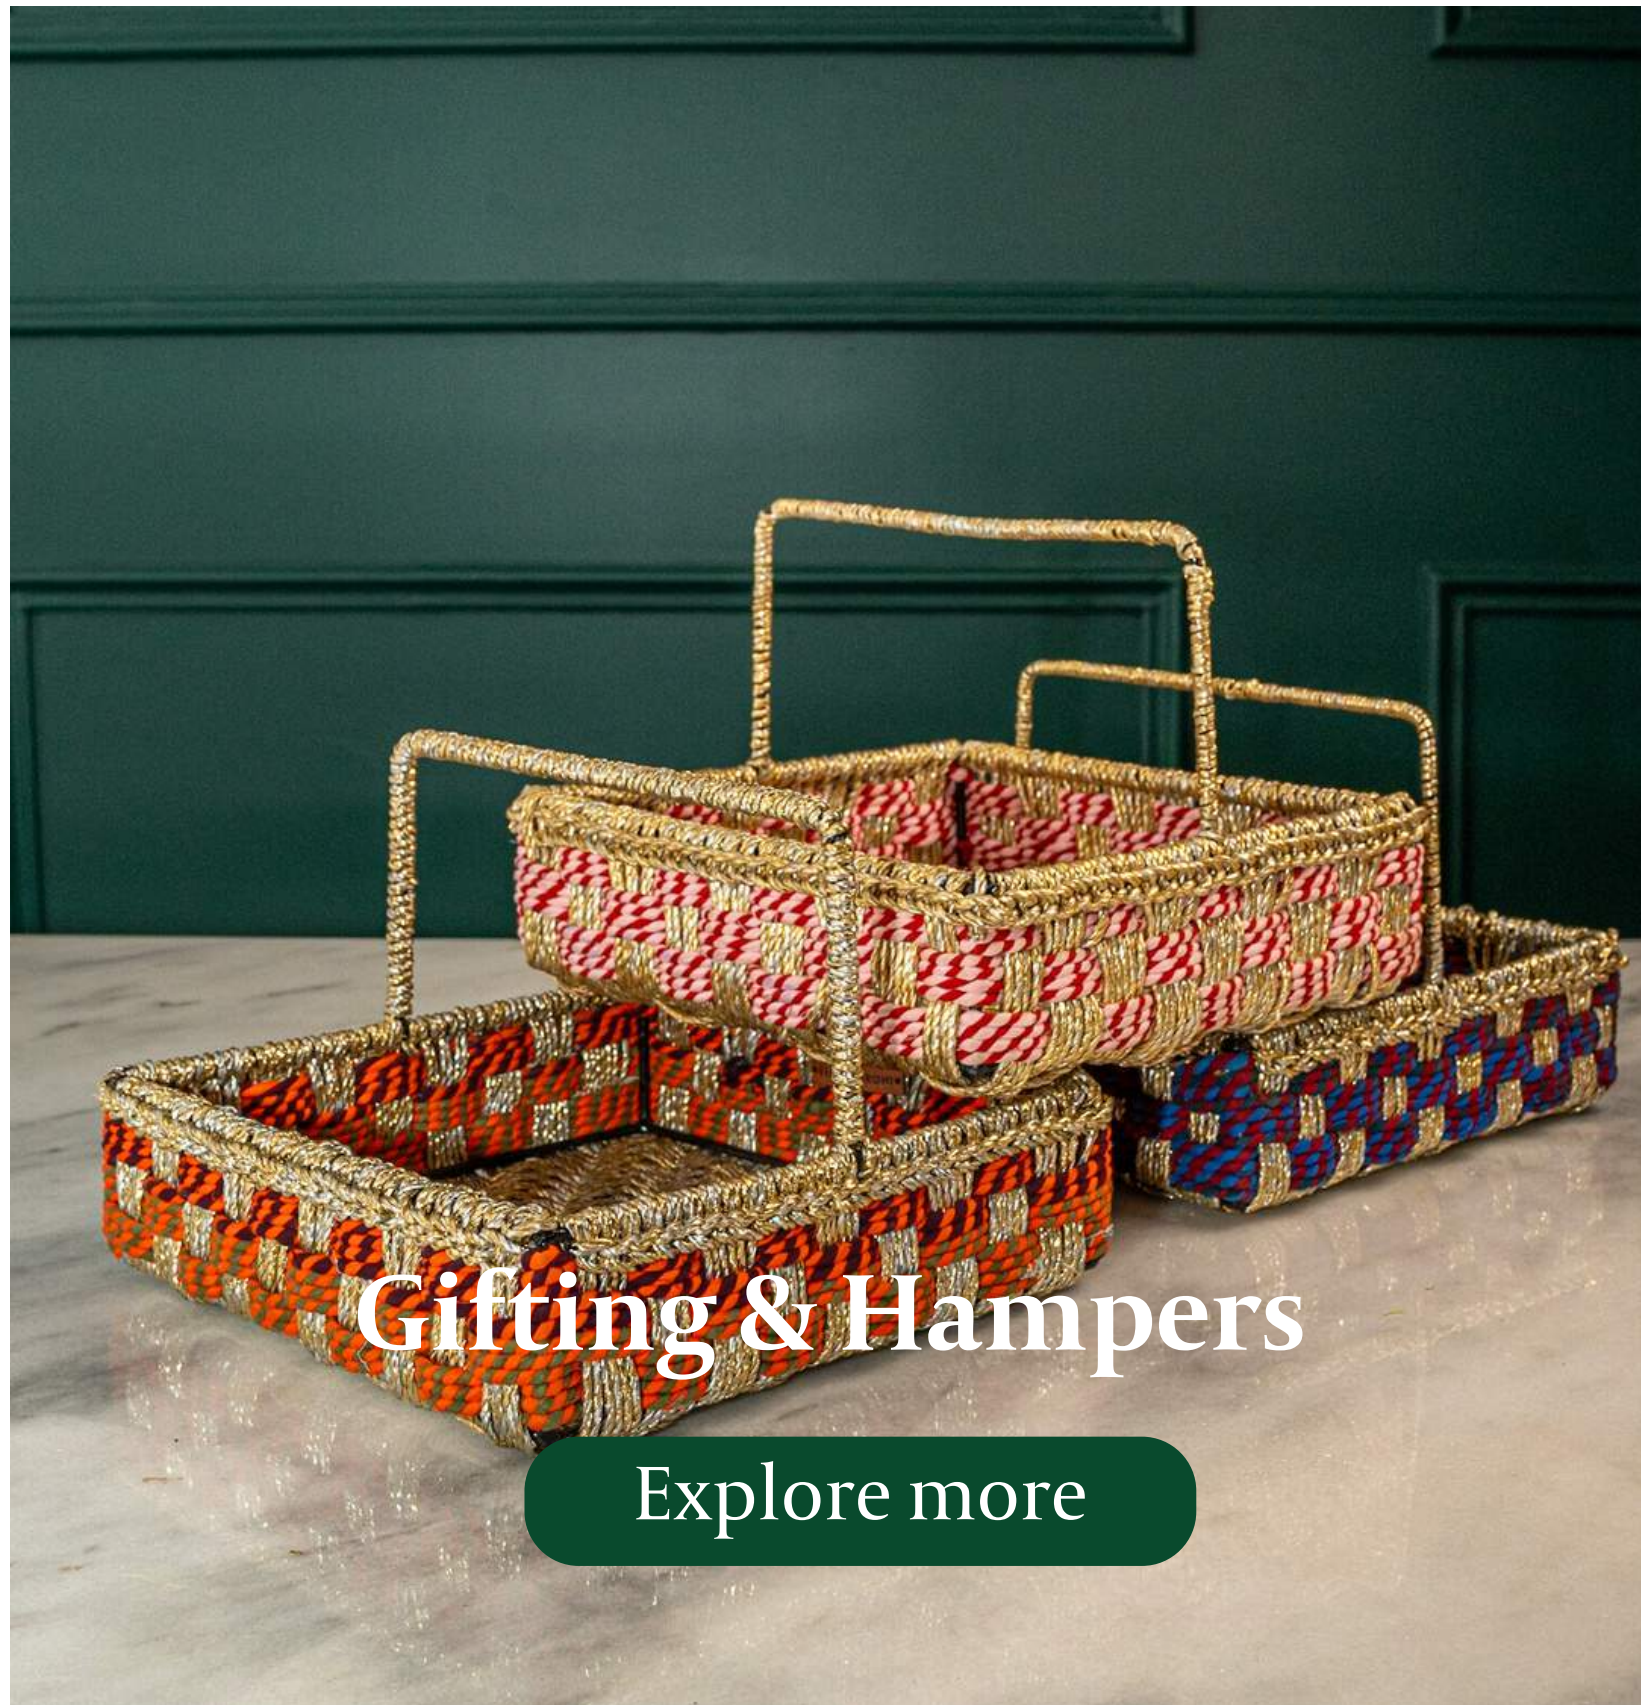

Gifts & Hampers

[Explore more](#)