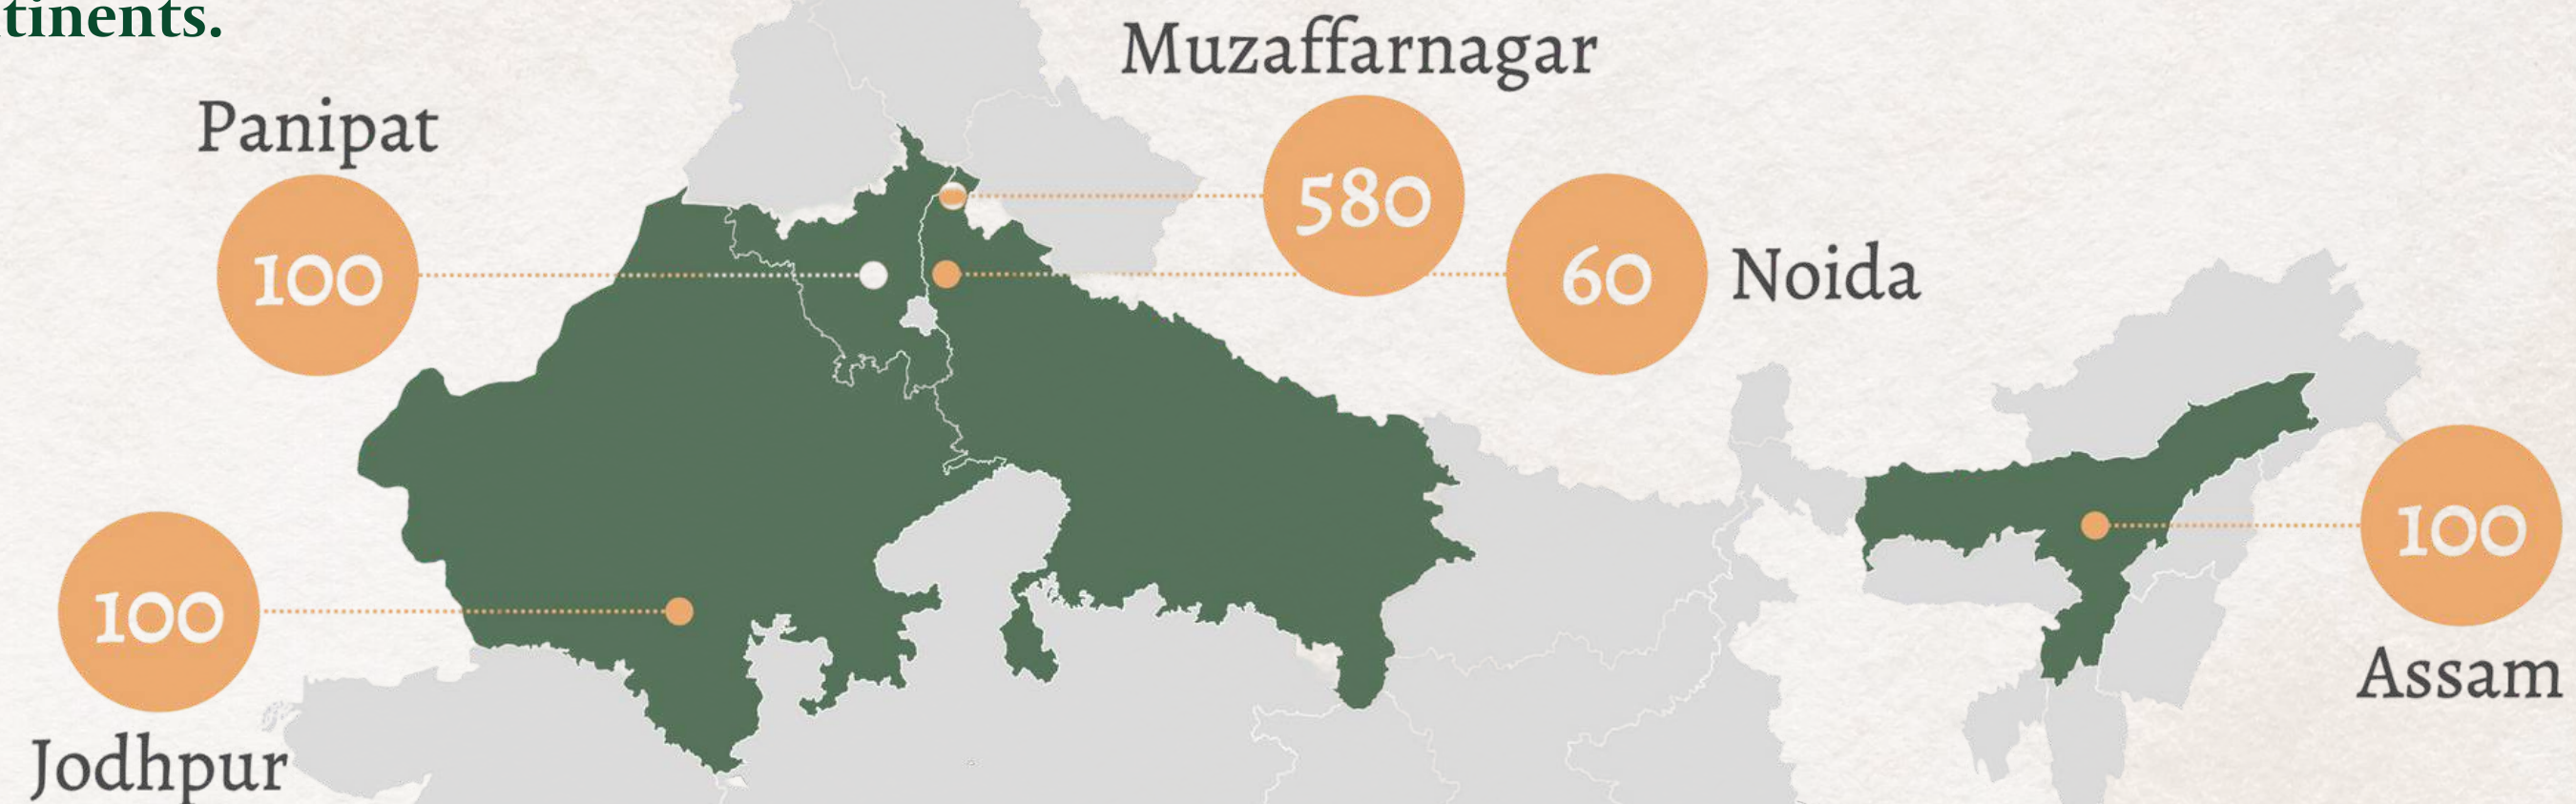

Our Presence

We are a strong Indian brand with a global vision. Sirohi is impacting over 2500 artisans through its efforts.

Our products are available in 12 boutique stores across 5 continents.

Region

Women artisans

SIROHI BRAND PARTNERSHIP

Offline Presence