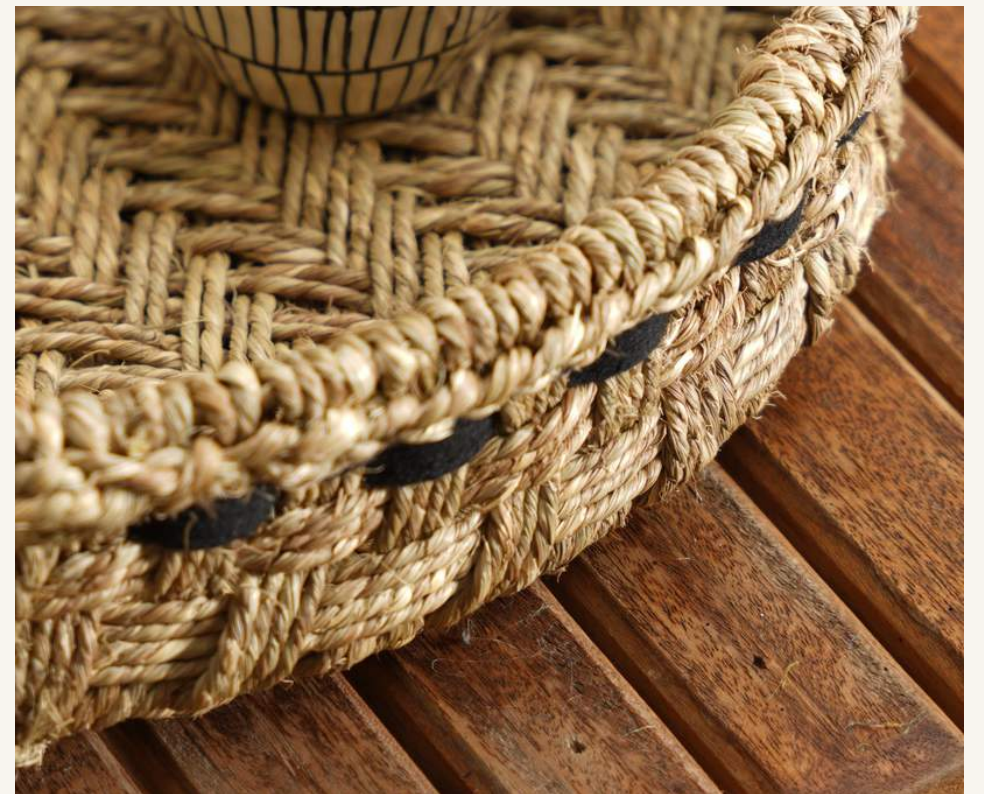

ORGANIZERS

Collection