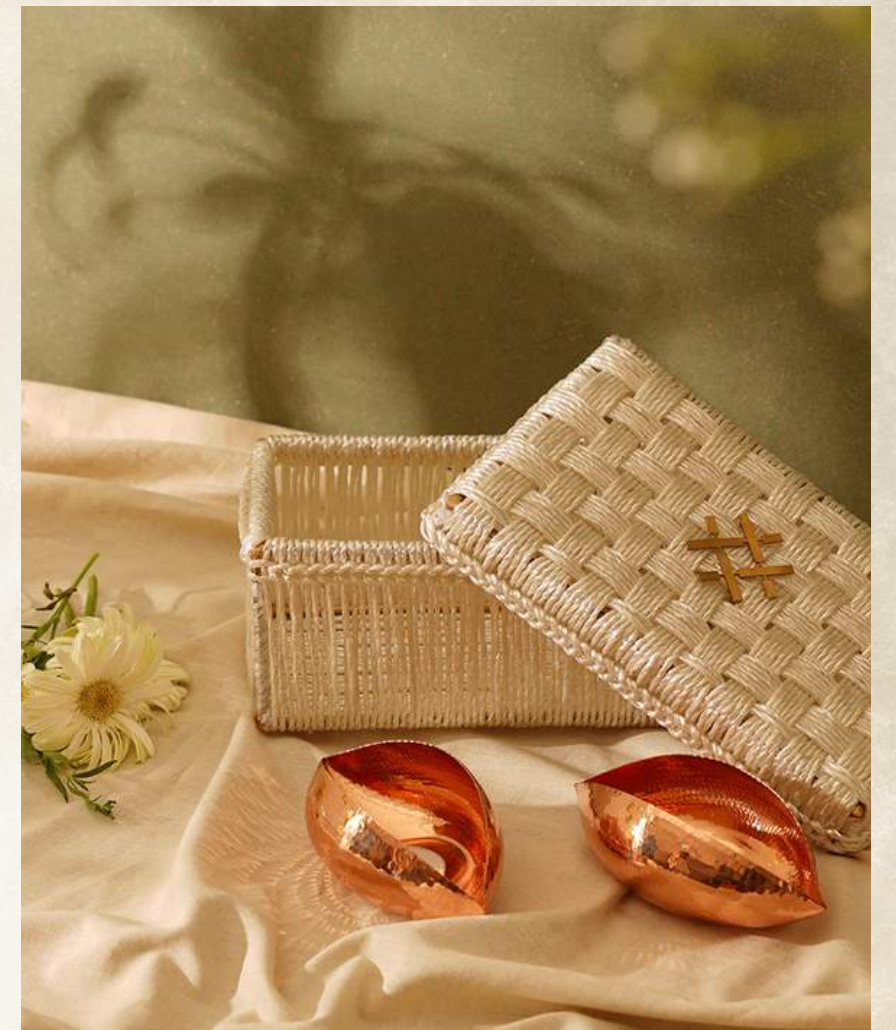

BOTTLE HOLDER

Dimensions (inches): 10 L x 8 W x 8 H

MRP Rs.2100

Size is customizable.

Variations in colors can be expected.

DECOR

- Photo Frames
- Mirrors
- Light Boxes & Planters

WORKSPACE ORGANISERS