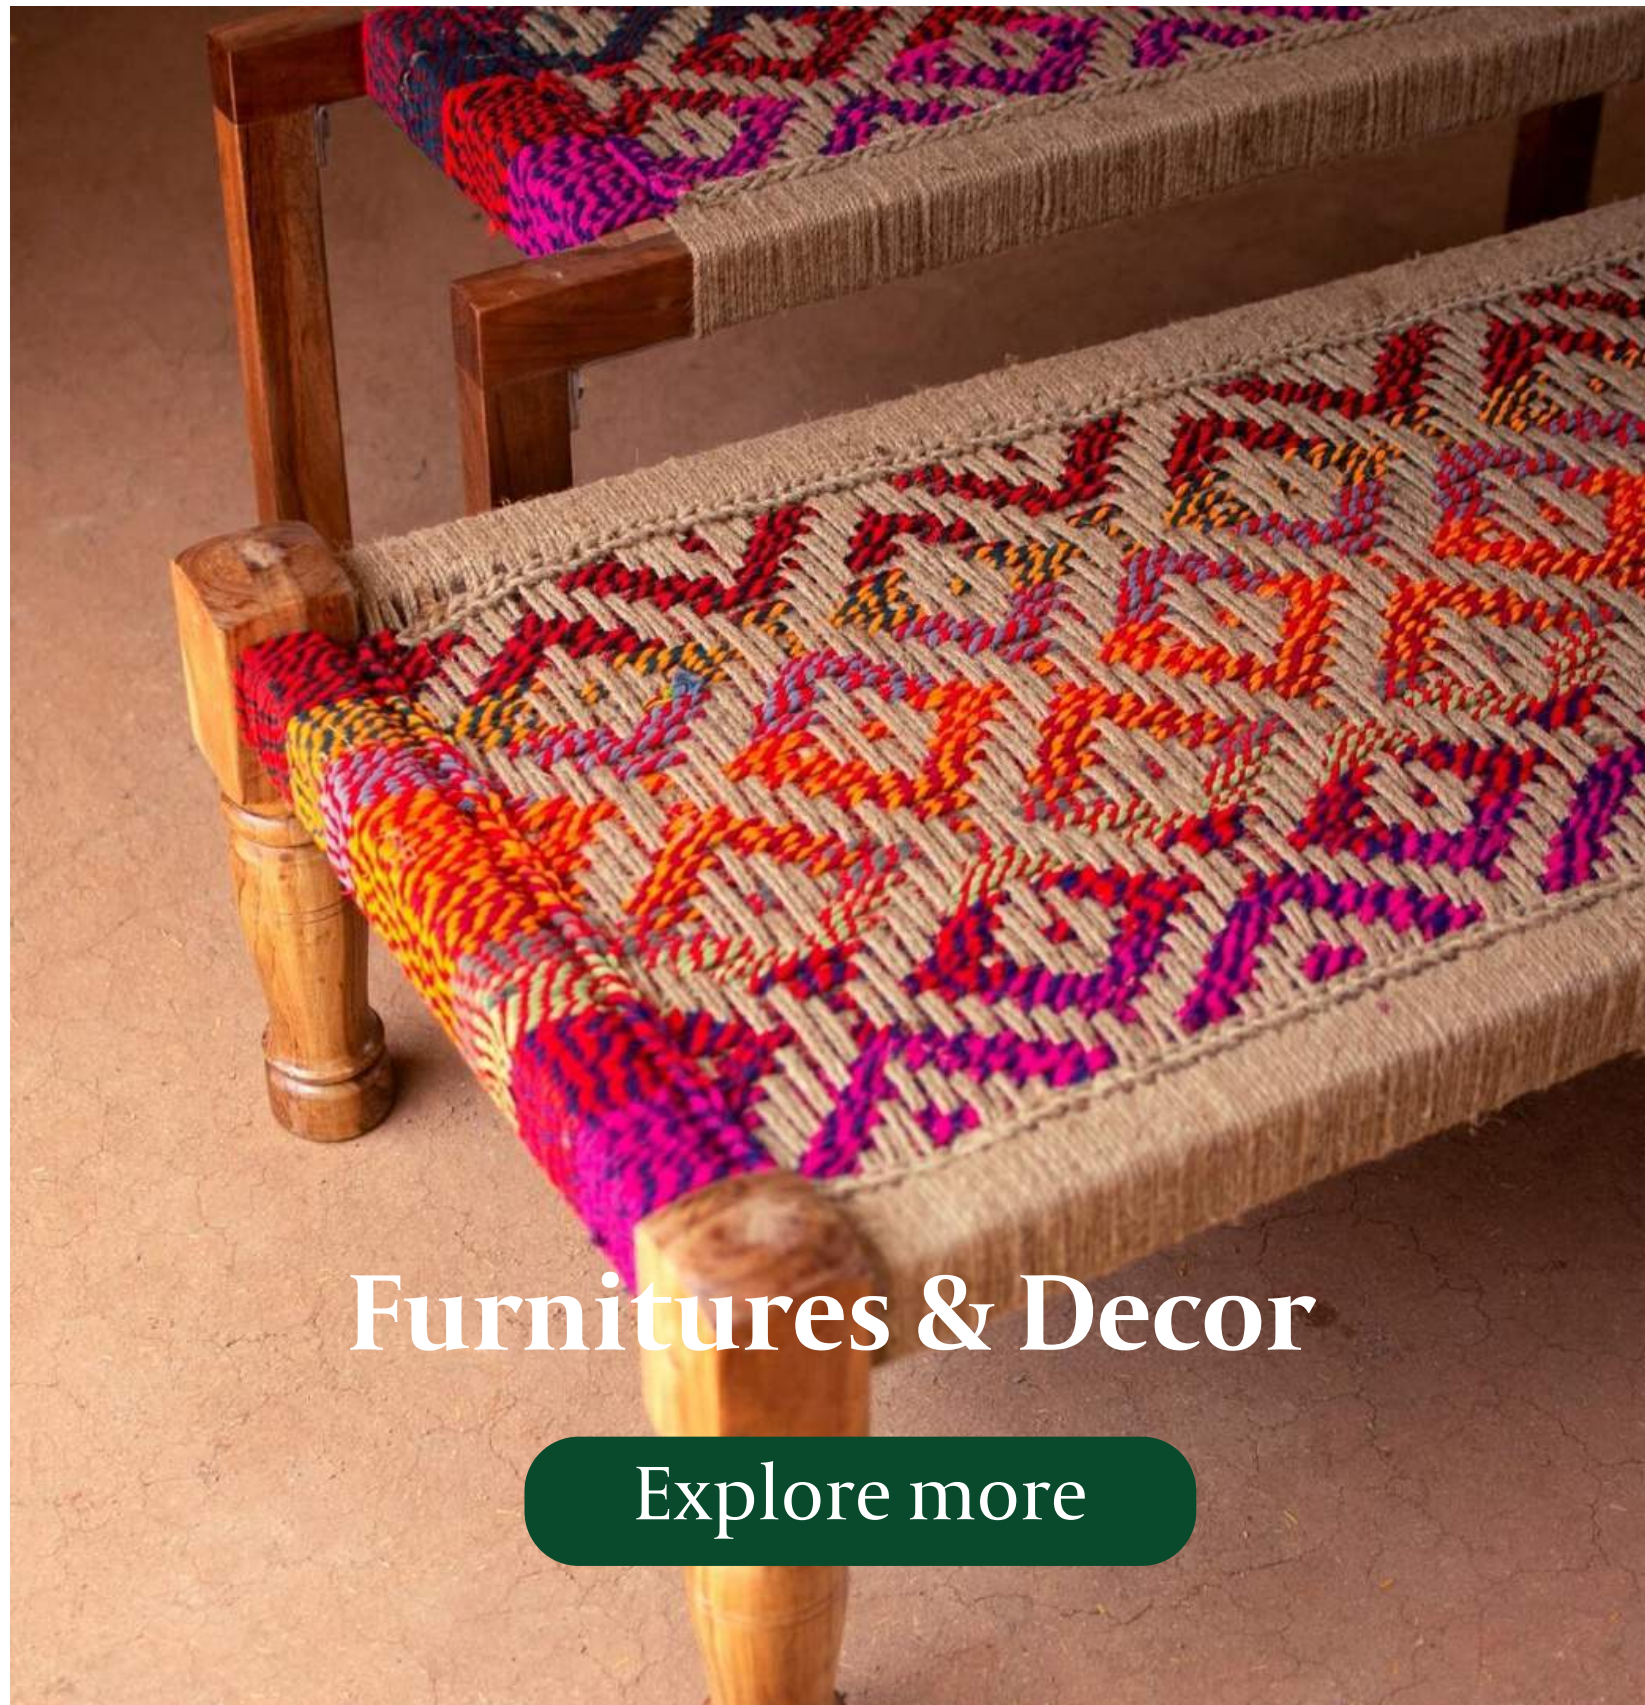

new SKUs launched

10000+

products handcrafted
in FY23

4000

products every
month

MATERIALS USED

Natural Fibers | Waste Clothes & Plastic

SIROHI BRAND PARTNERSHIP