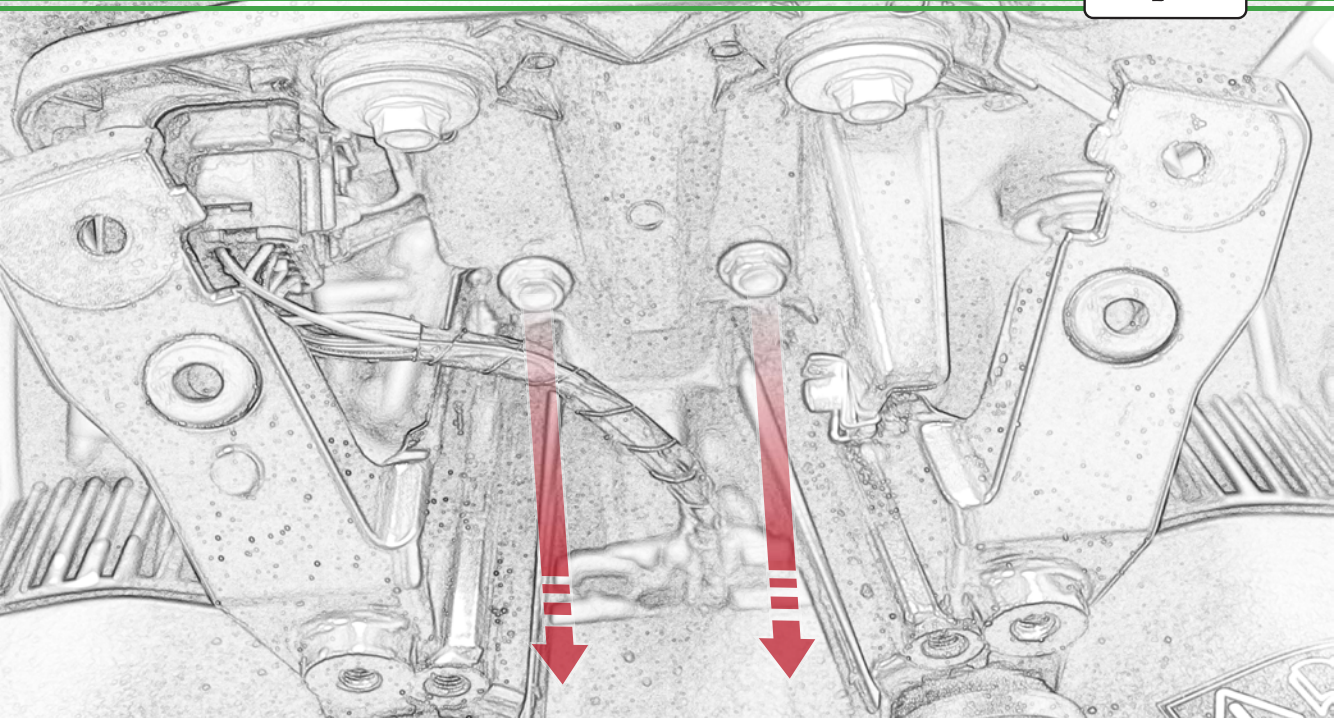

EVOTECH®
P E R F O R M A N C E

www.evotech-performance.com

Triumph Tiger 900 Ultimate Addons
Sat Nav Mount

Kit Contents PRN014569-014925

- (A) 1 x Main Plate
 - (B) 1 x Pivot Plate
 - (C) 1 x Sub Mounting Bracket
 - (D) 2 x M5 x 8mm Black Button Head Bolts
 - (E) 2 x P-clips (No.1)
 - (F) 2 x P-clips (No.2)
 - (G) 2 x P-clips (No.3)
 - (H) 2 x P-clips (No.4)
 - (I) 2 x Lobe Screw
 - (J) 2 x M5 Black Washer
 - (K) 2 x Locking Washer
 - (L) 2 x M4 x 5mm Black Button Head Bolts
- Sub Kit:
- (M) 2 x M5 x 35mm Caphead Bolt