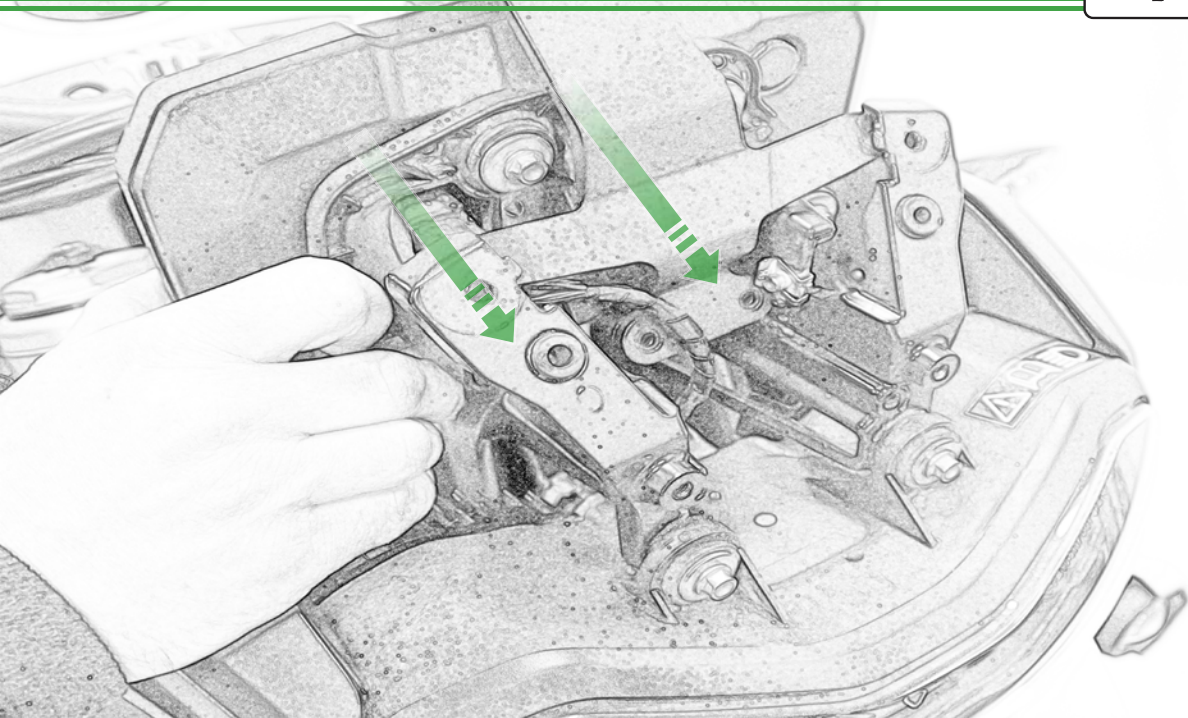

EVOTECH®
P E R F O R M A N C E

www.evotech-performance.com

Triumph Tiger 900 Ultimate Addons
Sat Nav Mount

Kit Contents PRN014569-014925

- (A) 1 x Main Plate
 - (B) 1 x Pivot Plate
 - (C) 1 x Sub Mounting Bracket
 - (D) 2 x M5 x 8mm Black Button Head Bolts
 - (E) 2 x P-clips (No.1)
 - (F) 2 x P-clips (No.2)
 - (G) 2 x P-clips (No.3)
 - (H) 2 x P-clips (No.4)
 - (I) 2 x Lobe Screw
 - (J) 2 x M5 Black Washer
 - (K) 2 x Locking Washer
 - (L) 2 x M4 x 5mm Black Button Head Bolts
- Sub Kit:
- (M) 2 x M5 x 35mm Caphead Bolt

B

C

OEM PART

Repeat
Both Sides

E

EVOTECH®
P E R F O R M A N C E

www.evotech-performance.com