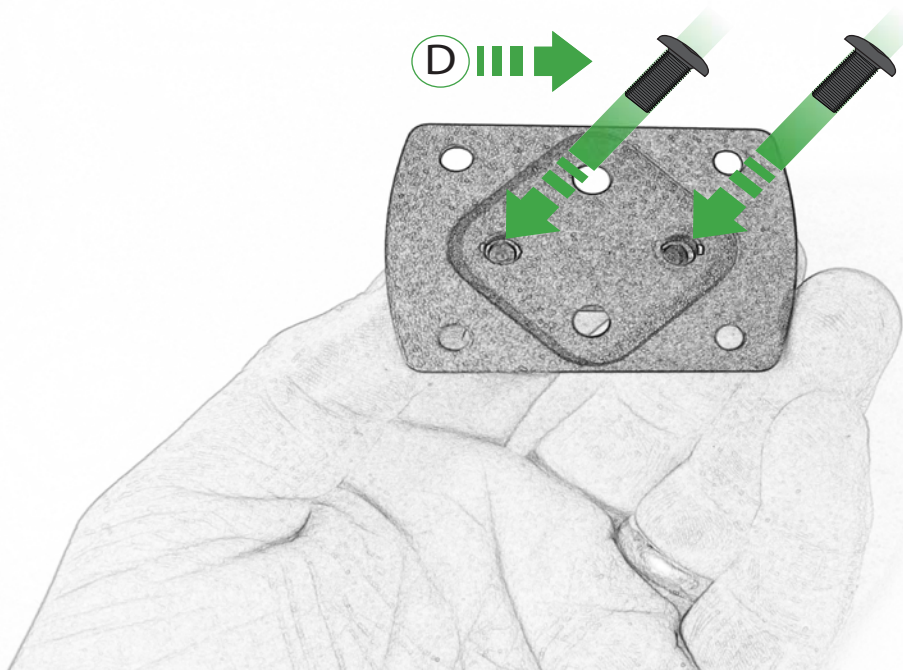

EVOTECH®
P E R F O R M A N C E

www.evotech-performance.com

Triumph Tiger 900 Ultimate Addons
Sat Nav Mount

Kit Contents PRN014569-014925

- (A) 1 x Main Plate
 - (B) 1 x Pivot Plate
 - (C) 1 x Sub Mounting Bracket
 - (D) 2 x M5 x 8mm Black Button Head Bolts
 - (E) 2 x P-clips (No.1)
 - (F) 2 x P-clips (No.2)
 - (G) 2 x P-clips (No.3)
 - (H) 2 x P-clips (No.4)
 - (I) 2 x Lobe Screw
 - (J) 2 x M5 Black Washer
 - (K) 2 x Locking Washer
 - (L) 2 x M4 x 5mm Black Button Head Bolts
- Sub Kit:
- (M) 2 x M5 x 35mm Caphead Bolt

B

C

OEM PART

Repeat
Both Sides

E

EVOTECH®
P E R F O R M A N C E

www.evotech-performance.com