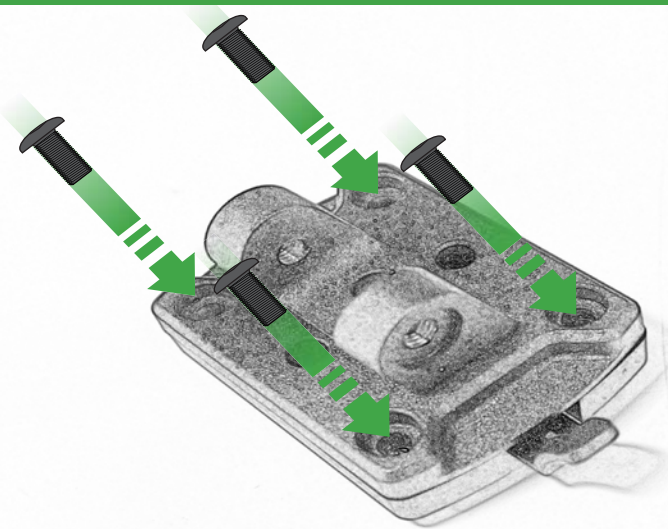

EVOTECH®
P E R F O R M A N C E

www.evotech-performance.com

Triumph Tiger 900 Ultimate Addons
Sat Nav Mount

Kit Contents PRN014569-014925

- (A) 1 x Main Plate
 - (B) 1 x Pivot Plate
 - (C) 1 x Sub Mounting Bracket
 - (D) 2 x M5 x 8mm Black Button Head Bolts
 - (E) 2 x P-clips (No.1)
 - (F) 2 x P-clips (No.2)
 - (G) 2 x P-clips (No.3)
 - (H) 2 x P-clips (No.4)
 - (I) 2 x Lobe Screw
 - (J) 2 x M5 Black Washer
 - (K) 2 x Locking Washer
 - (L) 2 x M4 x 5mm Black Button Head Bolts
- Sub Kit:
- (M) 2 x M5 x 35mm Caphead Bolt

B

C

OEM PART

Repeat
Both Sides

E

EVOTECH®
P E R F O R M A N C E

www.evotech-performance.com