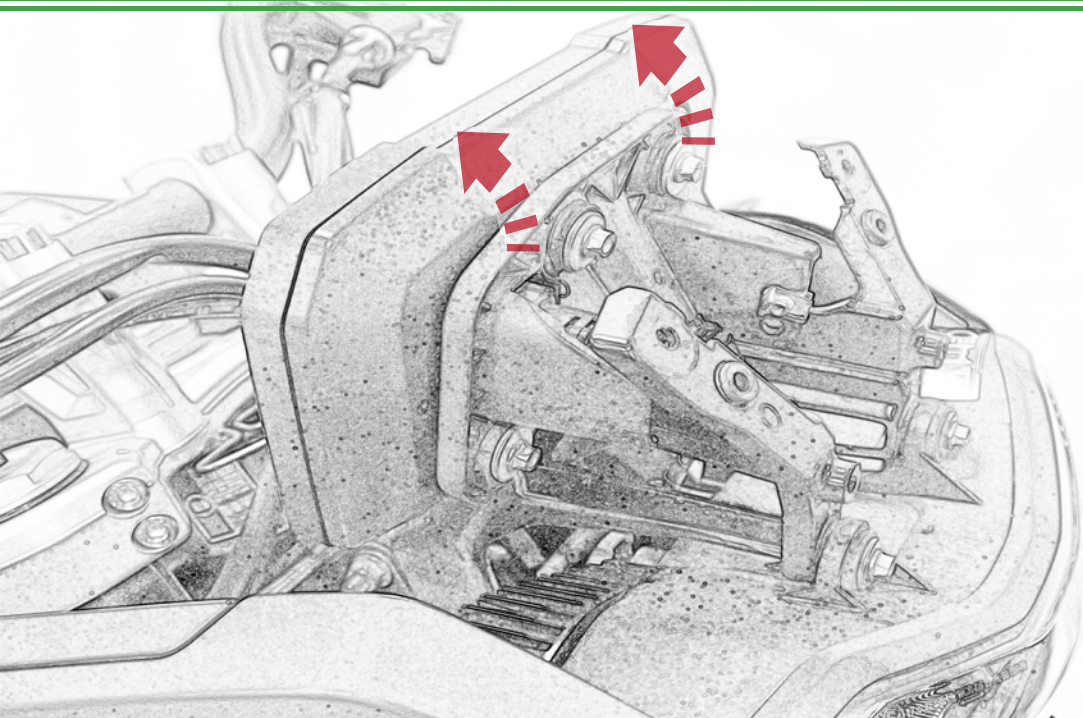

EVOTECH®
P E R F O R M A N C E

www.evotech-performance.com

Triumph Tiger 900 Ultimate Addons
Sat Nav Mount

Kit Contents PRN014569-014925

- (A) 1 x Main Plate
 - (B) 1 x Pivot Plate
 - (C) 1 x Sub Mounting Bracket
 - (D) 2 x M5 x 8mm Black Button Head Bolts
 - (E) 2 x P-clips (No.1)
 - (F) 2 x P-clips (No.2)
 - (G) 2 x P-clips (No.3)
 - (H) 2 x P-clips (No.4)
 - (I) 2 x Lobe Screw
 - (J) 2 x M5 Black Washer
 - (K) 2 x Locking Washer
 - (L) 2 x M4 x 5mm Black Button Head Bolts
- Sub Kit:
- (M) 2 x M5 x 35mm Caphead Bolt