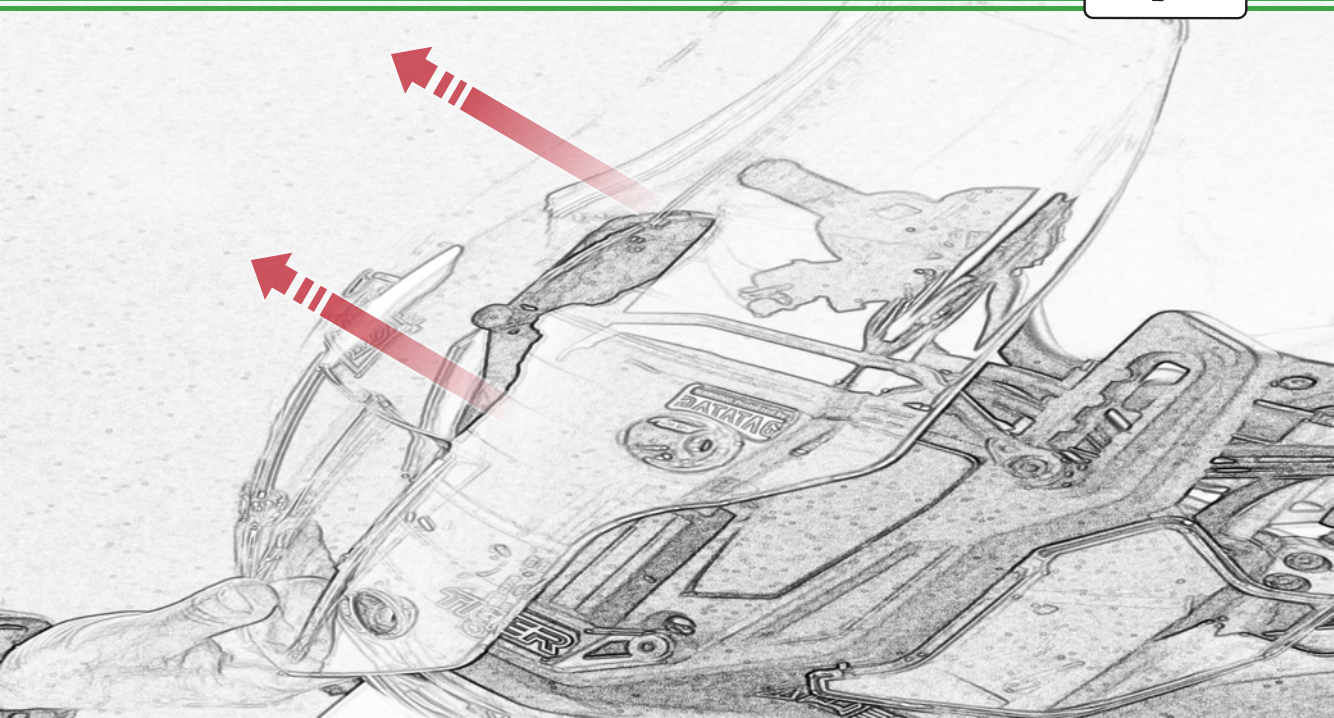

EVOTECH®
P E R F O R M A N C E

www.evotech-performance.com

Triumph Tiger 900 Ultimate Addons
Sat Nav Mount

Kit Contents PRN014569-014925

- (A) 1 x Main Plate
 - (B) 1 x Pivot Plate
 - (C) 1 x Sub Mounting Bracket
 - (D) 2 x M5 x 8mm Black Button Head Bolts
 - (E) 2 x P-clips (No.1)
 - (F) 2 x P-clips (No.2)
 - (G) 2 x P-clips (No.3)
 - (H) 2 x P-clips (No.4)
 - (I) 2 x Lobe Screw
 - (J) 2 x M5 Black Washer
 - (K) 2 x Locking Washer
 - (L) 2 x M4 x 5mm Black Button Head Bolts
- Sub Kit:
- (M) 2 x M5 x 35mm Caphead Bolt

B

C

OEM PART

Repeat
Both Sides

E

EVOTECH®
P E R F O R M A N C E

www.evotech-performance.com