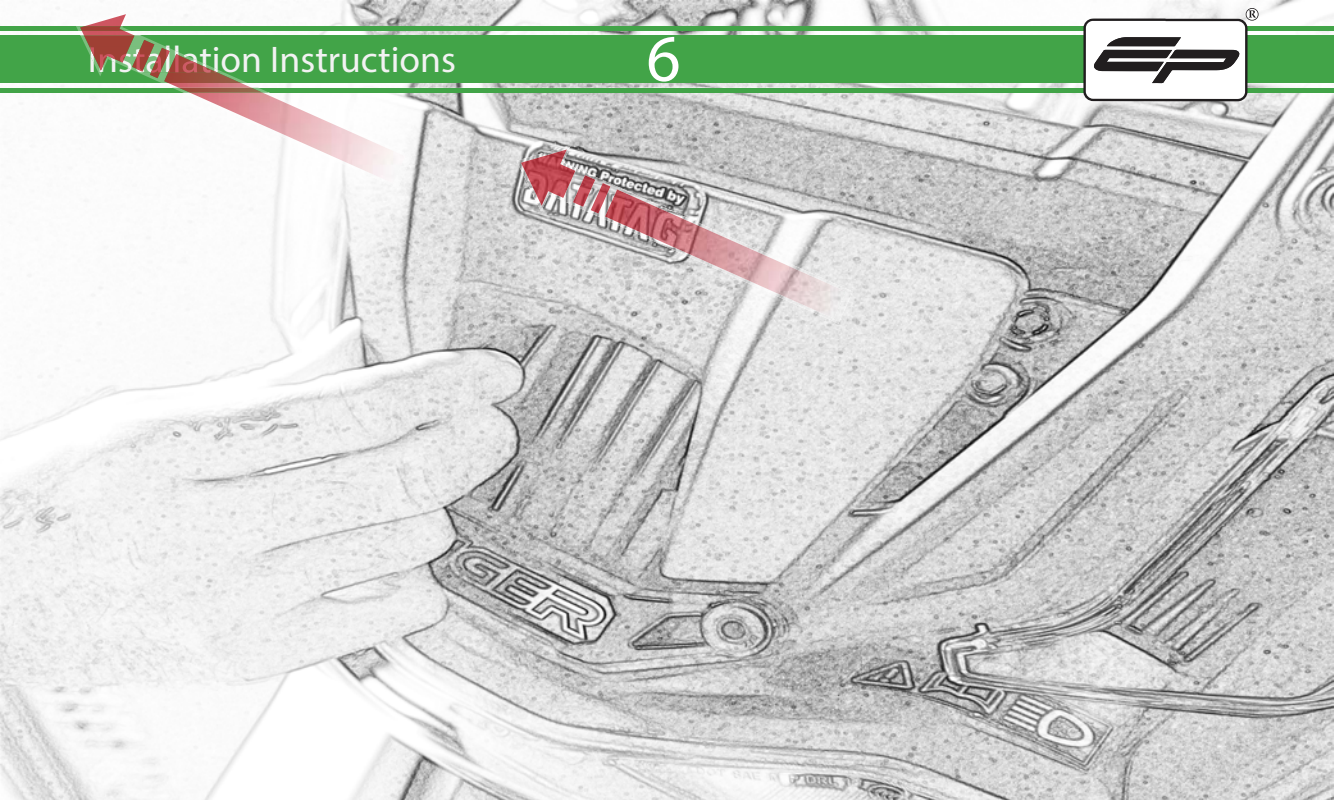

EVOTECH®
P E R F O R M A N C E

www.evotech-performance.com

Triumph Tiger 900 Ultimate Addons
Sat Nav Mount

Kit Contents PRN014569-014925

- (A) 1 x Main Plate
 - (B) 1 x Pivot Plate
 - (C) 1 x Sub Mounting Bracket
 - (D) 2 x M5 x 8mm Black Button Head Bolts
 - (E) 2 x P-clips (No.1)
 - (F) 2 x P-clips (No.2)
 - (G) 2 x P-clips (No.3)
 - (H) 2 x P-clips (No.4)
 - (I) 2 x Lobe Screw
 - (J) 2 x M5 Black Washer
 - (K) 2 x Locking Washer
 - (L) 2 x M4 x 5mm Black Button Head Bolts
- Sub Kit:
- (M) 2 x M5 x 35mm Caphead Bolt

B

C

OEM PART

Repeat
Both Sides

E

EVOTECH®
P E R F O R M A N C E

www.evotech-performance.com