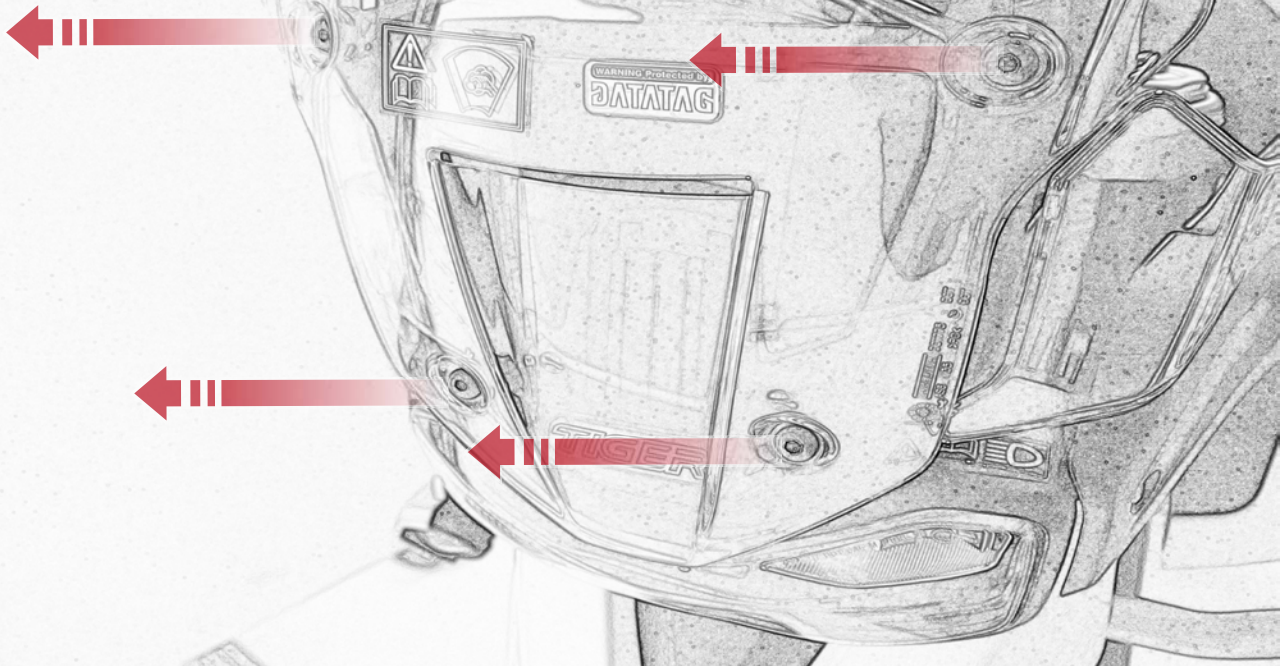

EVOTECH®
P E R F O R M A N C E

www.evotech-performance.com

Triumph Tiger 900 Ultimate Addons
Sat Nav Mount

Kit Contents PRN014569-014925

- (A) 1 x Main Plate
 - (B) 1 x Pivot Plate
 - (C) 1 x Sub Mounting Bracket
 - (D) 2 x M5 x 8mm Black Button Head Bolts
 - (E) 2 x P-clips (No.1)
 - (F) 2 x P-clips (No.2)
 - (G) 2 x P-clips (No.3)
 - (H) 2 x P-clips (No.4)
 - (I) 2 x Lobe Screw
 - (J) 2 x M5 Black Washer
 - (K) 2 x Locking Washer
 - (L) 2 x M4 x 5mm Black Button Head Bolts
- Sub Kit:
- (M) 2 x M5 x 35mm Caphead Bolt

B

C

OEM PART

Repeat
Both Sides

E

EVOTECH®
P E R F O R M A N C E

www.evotech-performance.com