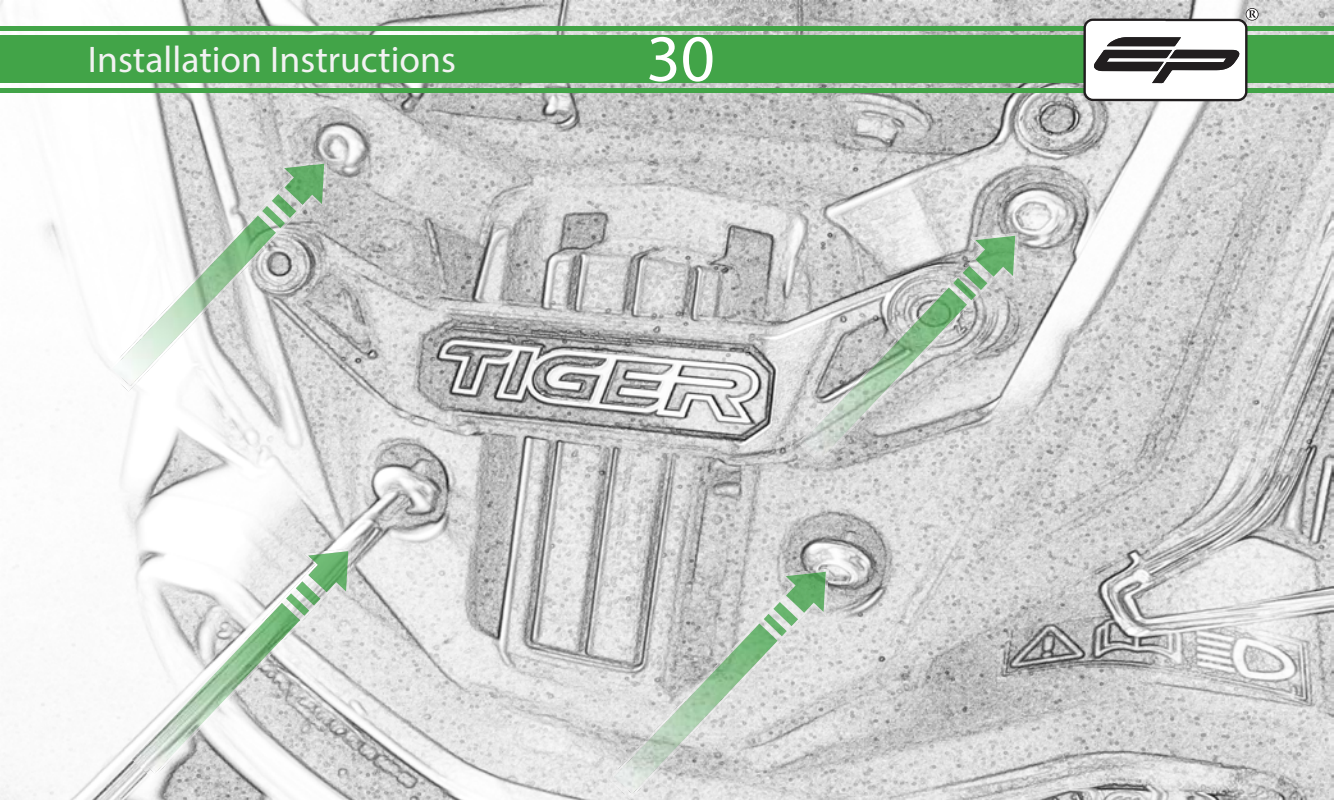

EVOTECH®
P E R F O R M A N C E

www.evotech-performance.com

Triumph Tiger 900 Ultimate Addons
Sat Nav Mount

Kit Contents PRN014569-014925

- (A) 1 x Main Plate
 - (B) 1 x Pivot Plate
 - (C) 1 x Sub Mounting Bracket
 - (D) 2 x M5 x 8mm Black Button Head Bolts
 - (E) 2 x P-clips (No.1)
 - (F) 2 x P-clips (No.2)
 - (G) 2 x P-clips (No.3)
 - (H) 2 x P-clips (No.4)
 - (I) 2 x Lobe Screw
 - (J) 2 x M5 Black Washer
 - (K) 2 x Locking Washer
 - (L) 2 x M4 x 5mm Black Button Head Bolts
- Sub Kit:
- (M) 2 x M5 x 35mm Caphead Bolt

B

C

OEM PART

Repeat
Both Sides

E

EVOTECH®
P E R F O R M A N C E

www.evotech-performance.com