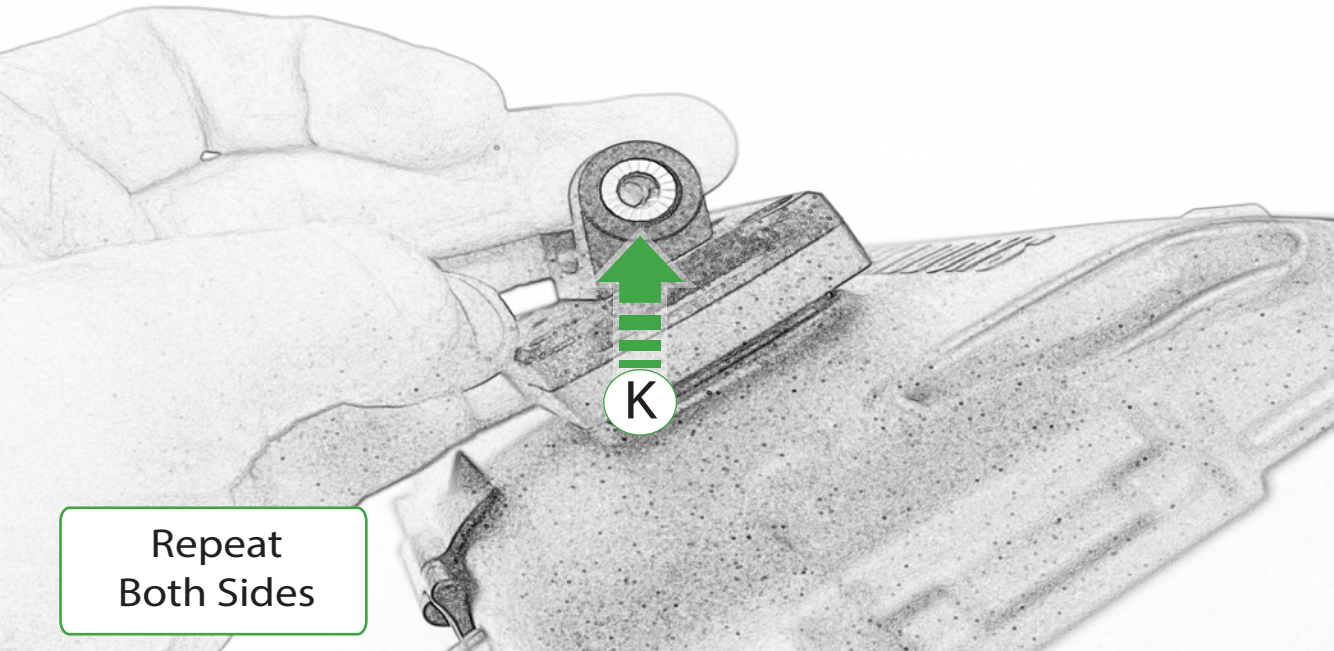

EVOTECH®
P E R F O R M A N C E

www.evotech-performance.com

Triumph Tiger 900 Ultimate Addons
Sat Nav Mount

Kit Contents PRN014569-014925

- (A) 1 x Main Plate
 - (B) 1 x Pivot Plate
 - (C) 1 x Sub Mounting Bracket
 - (D) 2 x M5 x 8mm Black Button Head Bolts
 - (E) 2 x P-clips (No.1)
 - (F) 2 x P-clips (No.2)
 - (G) 2 x P-clips (No.3)
 - (H) 2 x P-clips (No.4)
 - (I) 2 x Lobe Screw
 - (J) 2 x M5 Black Washer
 - (K) 2 x Locking Washer
 - (L) 2 x M4 x 5mm Black Button Head Bolts
- Sub Kit:
- (M) 2 x M5 x 35mm Caphead Bolt

B

C

OEM PART

Repeat
Both Sides

E

EVOTECH®
P E R F O R M A N C E

www.evotech-performance.com