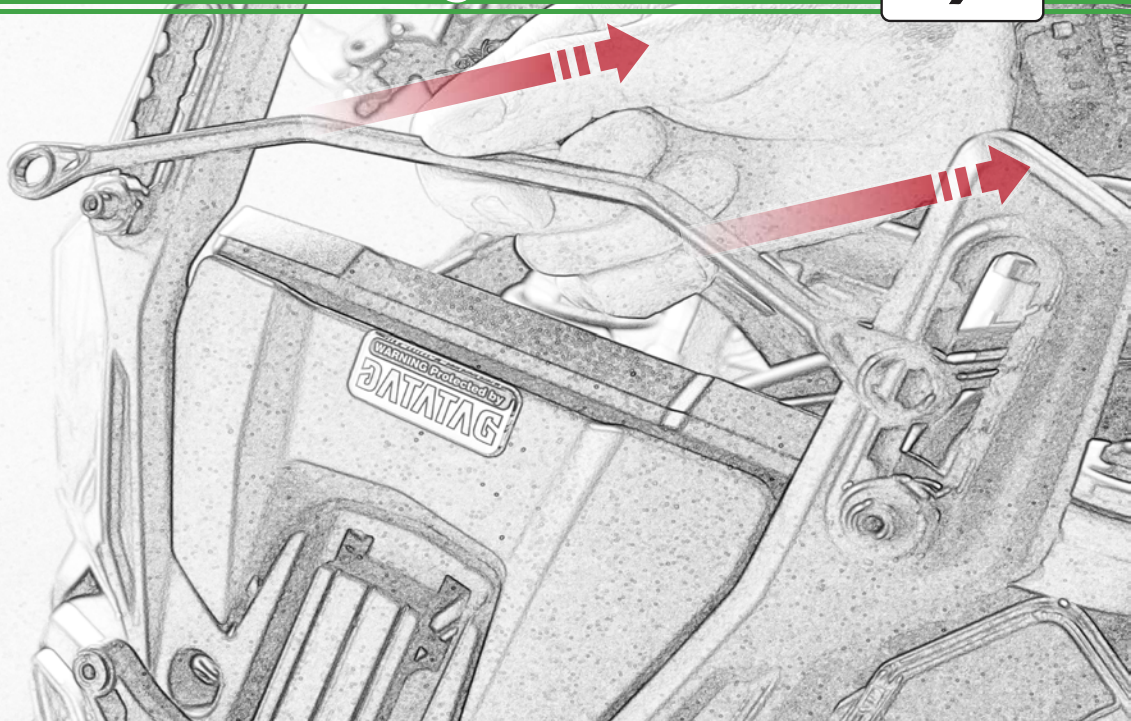

EVOTECH®
P E R F O R M A N C E

www.evotech-performance.com

Triumph Tiger 900 Ultimate Addons
Sat Nav Mount

Kit Contents PRN014569-014925

- (A) 1 x Main Plate
 - (B) 1 x Pivot Plate
 - (C) 1 x Sub Mounting Bracket
 - (D) 2 x M5 x 8mm Black Button Head Bolts
 - (E) 2 x P-clips (No.1)
 - (F) 2 x P-clips (No.2)
 - (G) 2 x P-clips (No.3)
 - (H) 2 x P-clips (No.4)
 - (I) 2 x Lobe Screw
 - (J) 2 x M5 Black Washer
 - (K) 2 x Locking Washer
 - (L) 2 x M4 x 5mm Black Button Head Bolts
- Sub Kit:
- (M) 2 x M5 x 35mm Caphead Bolt