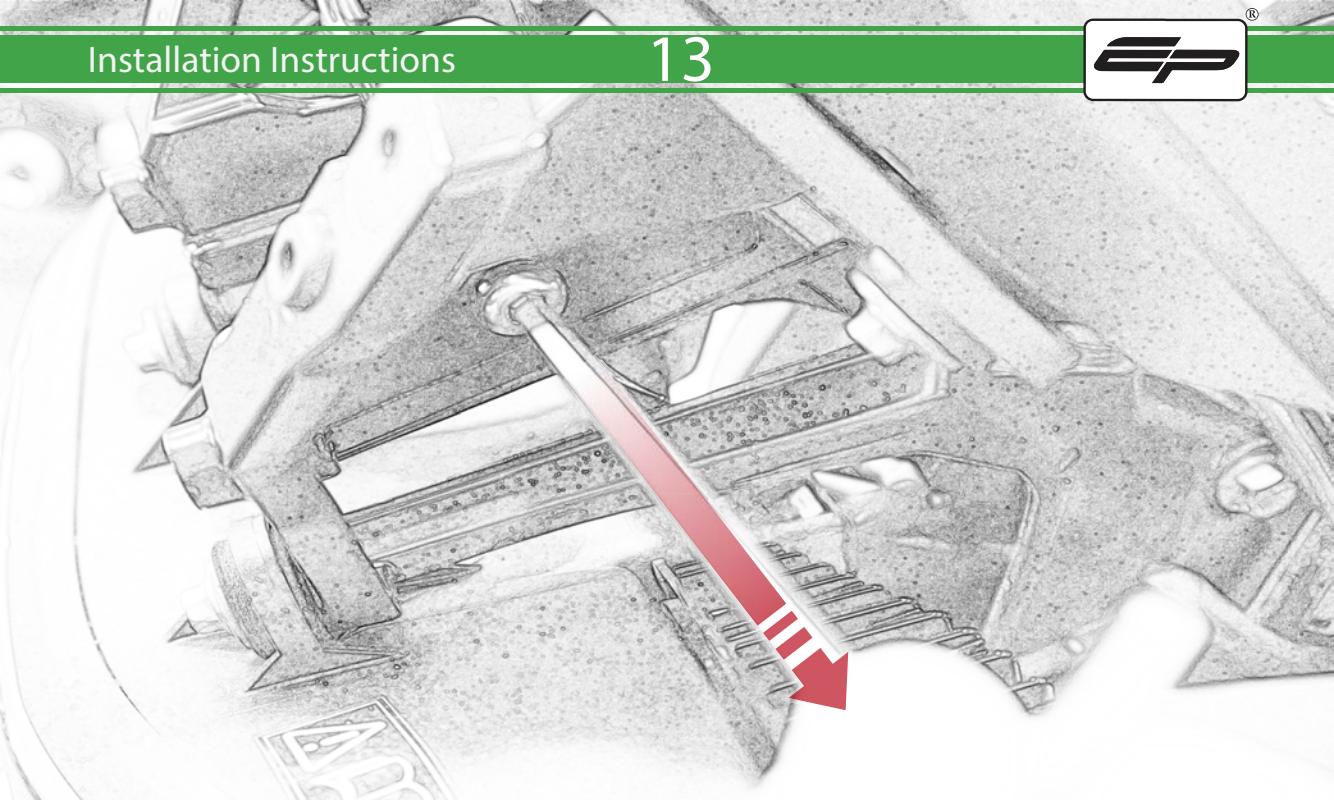

EVOTECH®
P E R F O R M A N C E

www.evotech-performance.com

Triumph Tiger 900 Ultimate Addons
Sat Nav Mount

Kit Contents PRN014569-014925

- (A) 1 x Main Plate
 - (B) 1 x Pivot Plate
 - (C) 1 x Sub Mounting Bracket
 - (D) 2 x M5 x 8mm Black Button Head Bolts
 - (E) 2 x P-clips (No.1)
 - (F) 2 x P-clips (No.2)
 - (G) 2 x P-clips (No.3)
 - (H) 2 x P-clips (No.4)
 - (I) 2 x Lobe Screw
 - (J) 2 x M5 Black Washer
 - (K) 2 x Locking Washer
 - (L) 2 x M4 x 5mm Black Button Head Bolts
- Sub Kit:
- (M) 2 x M5 x 35mm Caphead Bolt