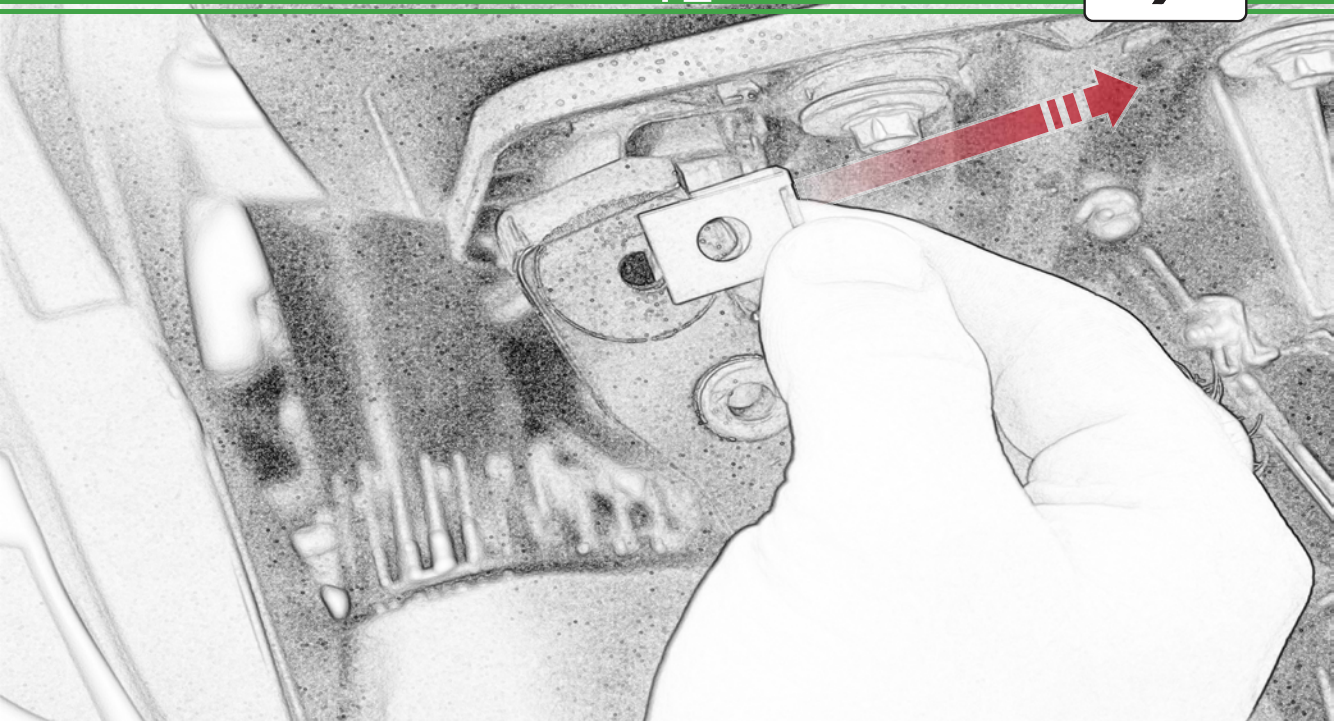

EVOTECH®
P E R F O R M A N C E

www.evotech-performance.com

Triumph Tiger 900 Ultimate Addons
Sat Nav Mount

Kit Contents PRN014569-014925

- (A) 1 x Main Plate
 - (B) 1 x Pivot Plate
 - (C) 1 x Sub Mounting Bracket
 - (D) 2 x M5 x 8mm Black Button Head Bolts
 - (E) 2 x P-clips (No.1)
 - (F) 2 x P-clips (No.2)
 - (G) 2 x P-clips (No.3)
 - (H) 2 x P-clips (No.4)
 - (I) 2 x Lobe Screw
 - (J) 2 x M5 Black Washer
 - (K) 2 x Locking Washer
 - (L) 2 x M4 x 5mm Black Button Head Bolts
- Sub Kit:
- (M) 2 x M5 x 35mm Caphead Bolt