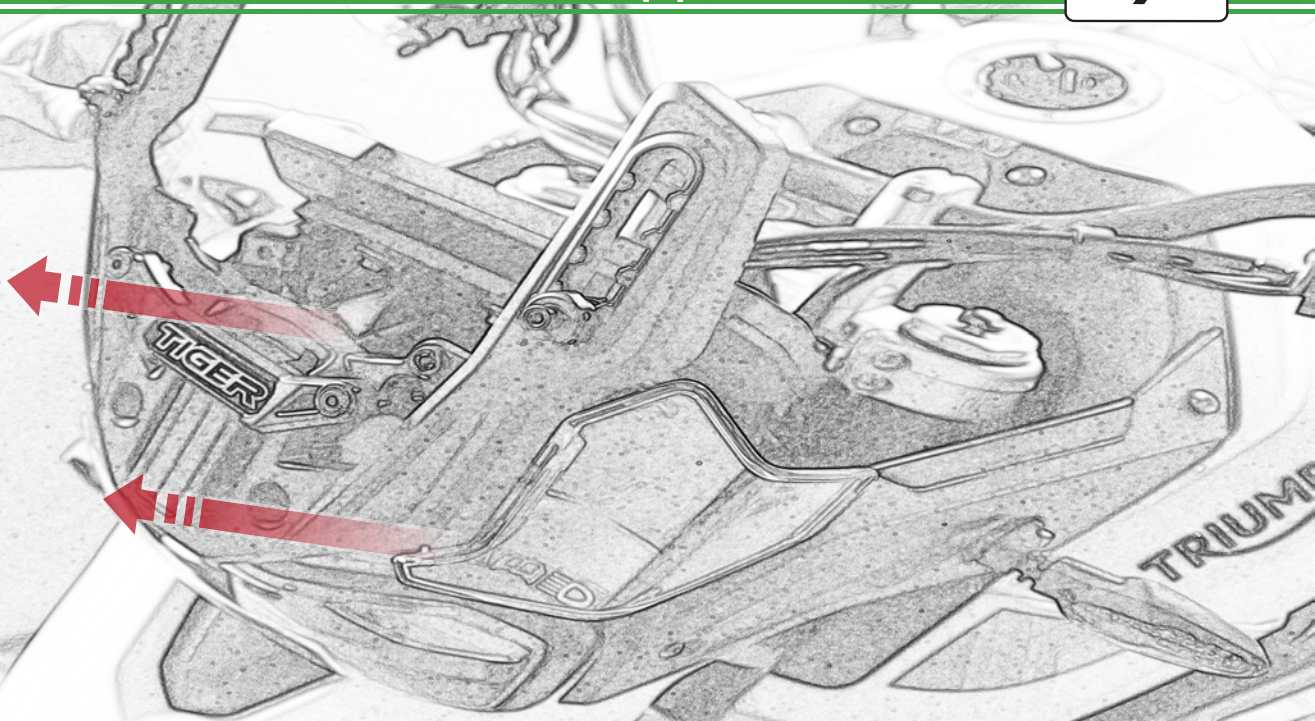

EVOTECH®
P E R F O R M A N C E

www.evotech-performance.com

Triumph Tiger 900 Ultimate Addons
Sat Nav Mount

Kit Contents PRN014569-014925

- (A) 1 x Main Plate
 - (B) 1 x Pivot Plate
 - (C) 1 x Sub Mounting Bracket
 - (D) 2 x M5 x 8mm Black Button Head Bolts
 - (E) 2 x P-clips (No.1)
 - (F) 2 x P-clips (No.2)
 - (G) 2 x P-clips (No.3)
 - (H) 2 x P-clips (No.4)
 - (I) 2 x Lobe Screw
 - (J) 2 x M5 Black Washer
 - (K) 2 x Locking Washer
 - (L) 2 x M4 x 5mm Black Button Head Bolts
- Sub Kit:
- (M) 2 x M5 x 35mm Caphead Bolt