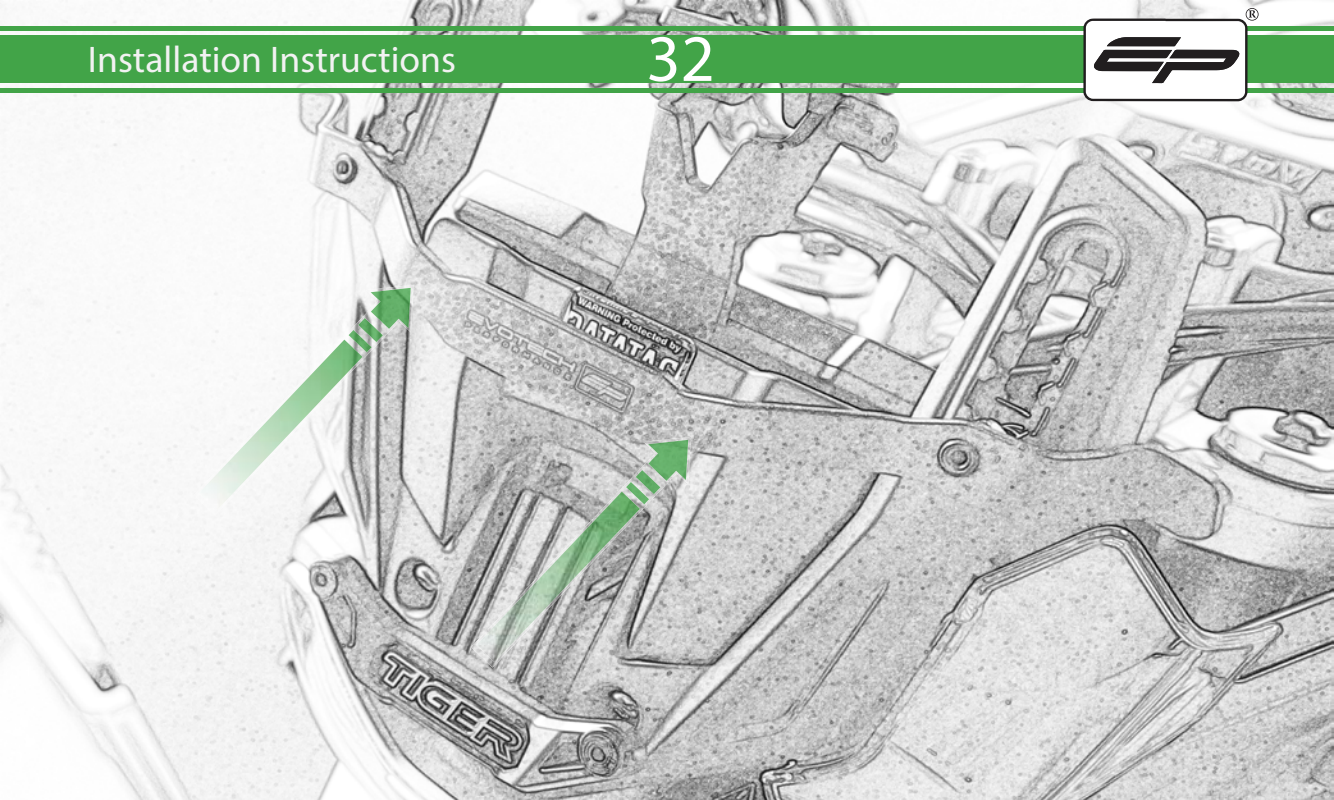

EVOTECH®
P E R F O R M A N C E

www.evotech-performance.com

Triumph Tiger 900 Ultimate Addons
Sat Nav Mount

Kit Contents PRN014569-014925

- (A) 1 x Main Plate
 - (B) 1 x Pivot Plate
 - (C) 1 x Sub Mounting Bracket
 - (D) 2 x M5 x 8mm Black Button Head Bolts
 - (E) 2 x P-clips (No.1)
 - (F) 2 x P-clips (No.2)
 - (G) 2 x P-clips (No.3)
 - (H) 2 x P-clips (No.4)
 - (I) 2 x Lobe Screw
 - (J) 2 x M5 Black Washer
 - (K) 2 x Locking Washer
 - (L) 2 x M4 x 5mm Black Button Head Bolts
- Sub Kit:
- (M) 2 x M5 x 35mm Caphead Bolt

B

C

OEM PART

Repeat
Both Sides

E

EVOTECH®
P E R F O R M A N C E

www.evotech-performance.com