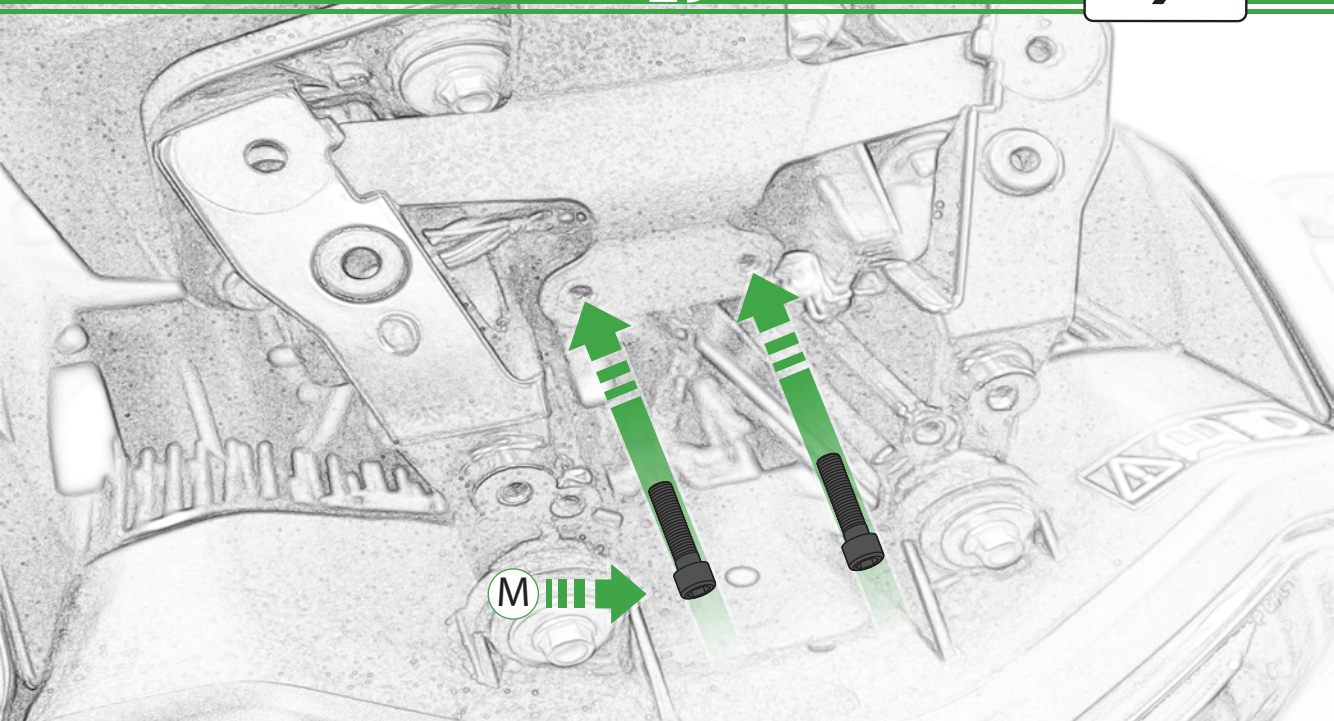

EVOTECH®
P E R F O R M A N C E

www.evotech-performance.com

Triumph Tiger 900 Ultimate Addons
Sat Nav Mount

Kit Contents PRN014569-014925

- (A) 1 x Main Plate
 - (B) 1 x Pivot Plate
 - (C) 1 x Sub Mounting Bracket
 - (D) 2 x M5 x 8mm Black Button Head Bolts
 - (E) 2 x P-clips (No.1)
 - (F) 2 x P-clips (No.2)
 - (G) 2 x P-clips (No.3)
 - (H) 2 x P-clips (No.4)
 - (I) 2 x Lobe Screw
 - (J) 2 x M5 Black Washer
 - (K) 2 x Locking Washer
 - (L) 2 x M4 x 5mm Black Button Head Bolts
- Sub Kit:
- (M) 2 x M5 x 35mm Caphead Bolt

B

C

OEM PART

Repeat
Both Sides

E

EVOTECH®
P E R F O R M A N C E

www.evotech-performance.com