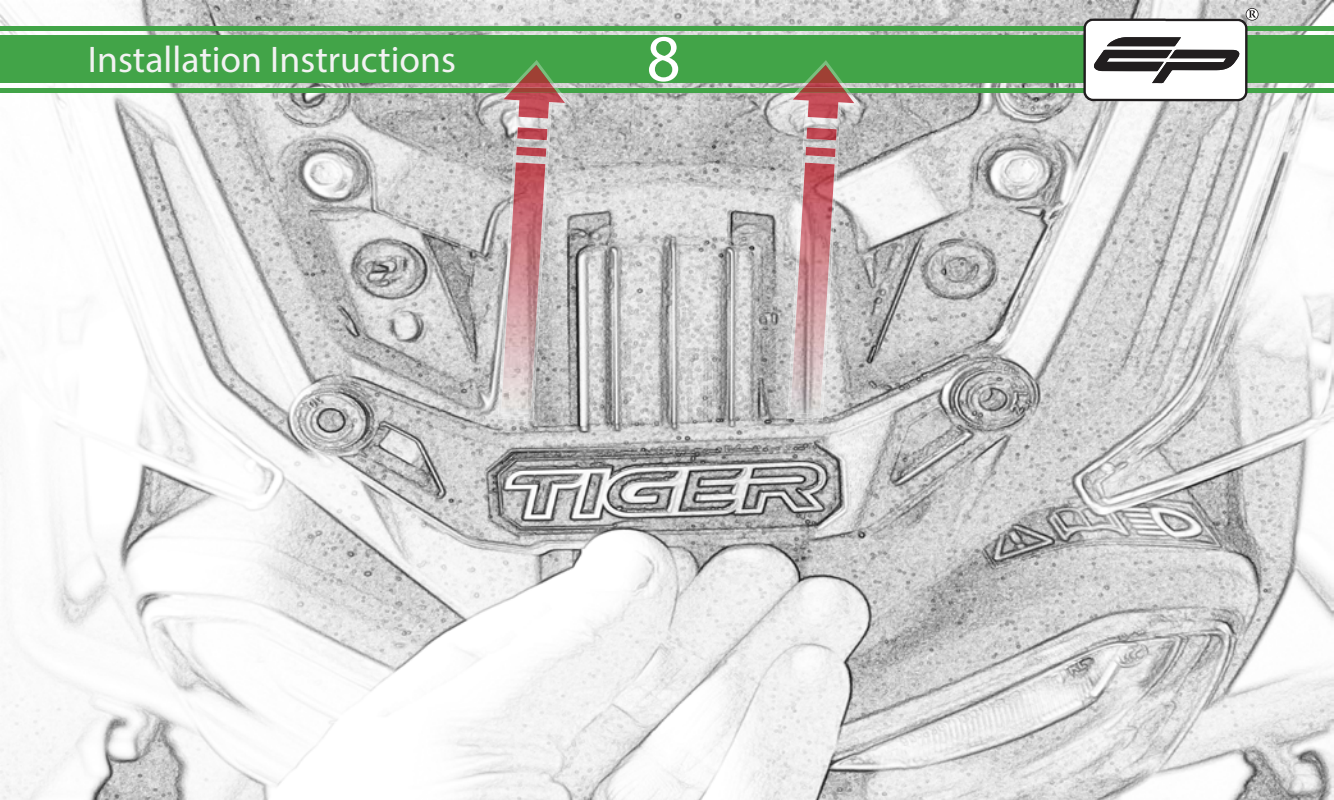

EVOTECH®
P E R F O R M A N C E

www.evotech-performance.com

Triumph Tiger 900 Ultimate Addons
Sat Nav Mount

Kit Contents PRN014569-014925

- (A) 1 x Main Plate
 - (B) 1 x Pivot Plate
 - (C) 1 x Sub Mounting Bracket
 - (D) 2 x M5 x 8mm Black Button Head Bolts
 - (E) 2 x P-clips (No.1)
 - (F) 2 x P-clips (No.2)
 - (G) 2 x P-clips (No.3)
 - (H) 2 x P-clips (No.4)
 - (I) 2 x Lobe Screw
 - (J) 2 x M5 Black Washer
 - (K) 2 x Locking Washer
 - (L) 2 x M4 x 5mm Black Button Head Bolts
- Sub Kit:
- (M) 2 x M5 x 35mm Caphead Bolt