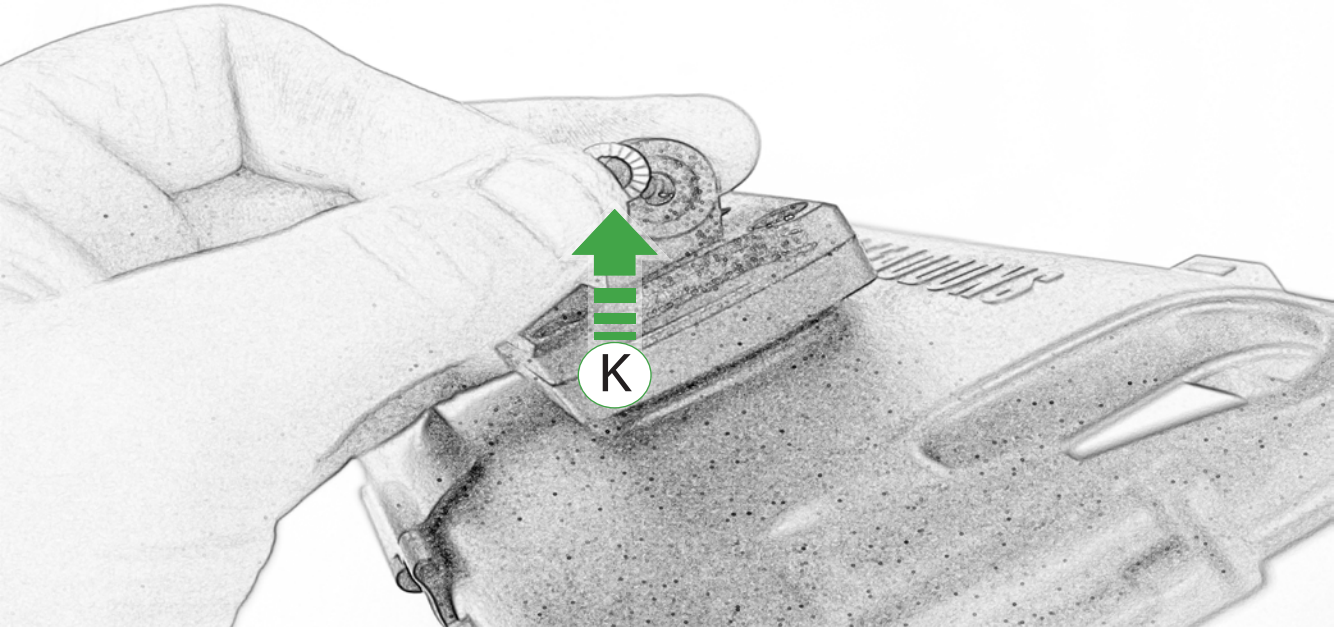

EVOTECH®
P E R F O R M A N C E

www.evotech-performance.com

Triumph Tiger 900 Ultimate Addons
Sat Nav Mount

Kit Contents PRN014569-014925

- (A) 1 x Main Plate
 - (B) 1 x Pivot Plate
 - (C) 1 x Sub Mounting Bracket
 - (D) 2 x M5 x 8mm Black Button Head Bolts
 - (E) 2 x P-clips (No.1)
 - (F) 2 x P-clips (No.2)
 - (G) 2 x P-clips (No.3)
 - (H) 2 x P-clips (No.4)
 - (I) 2 x Lobe Screw
 - (J) 2 x M5 Black Washer
 - (K) 2 x Locking Washer
 - (L) 2 x M4 x 5mm Black Button Head Bolts
- Sub Kit:
- (M) 2 x M5 x 35mm Caphead Bolt

B

C

OEM PART

Repeat
Both Sides

E

EVOTECH®
P E R F O R M A N C E

www.evotech-performance.com