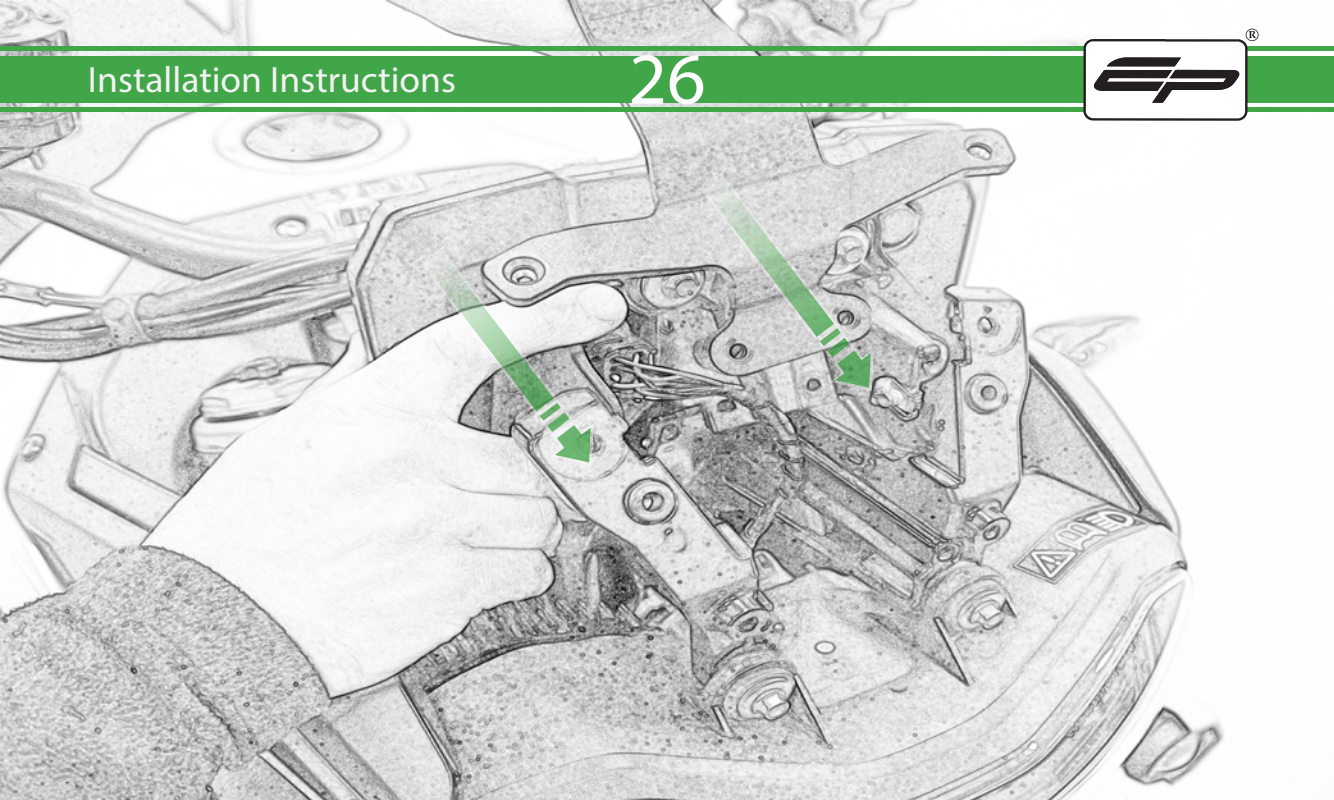

EVOTECH®
P E R F O R M A N C E

www.evotech-performance.com

Triumph Tiger 900 Ultimate Addons
Sat Nav Mount

Kit Contents PRN014569-014925

- (A) 1 x Main Plate
 - (B) 1 x Pivot Plate
 - (C) 1 x Sub Mounting Bracket
 - (D) 2 x M5 x 8mm Black Button Head Bolts
 - (E) 2 x P-clips (No.1)
 - (F) 2 x P-clips (No.2)
 - (G) 2 x P-clips (No.3)
 - (H) 2 x P-clips (No.4)
 - (I) 2 x Lobe Screw
 - (J) 2 x M5 Black Washer
 - (K) 2 x Locking Washer
 - (L) 2 x M4 x 5mm Black Button Head Bolts
- Sub Kit:
- (M) 2 x M5 x 35mm Caphead Bolt

B

C

OEM PART

Repeat
Both Sides

E

EVOTECH®
P E R F O R M A N C E

www.evotech-performance.com