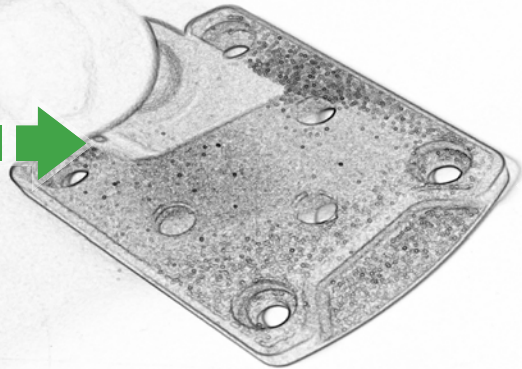

EVOTECH®
P E R F O R M A N C E

www.evotech-performance.com

Triumph Tiger 900 Ultimate Addons
Sat Nav Mount

Kit Contents PRN014569-014925

- (A) 1 x Main Plate
 - (B) 1 x Pivot Plate
 - (C) 1 x Sub Mounting Bracket
 - (D) 2 x M5 x 8mm Black Button Head Bolts
 - (E) 2 x P-clips (No.1)
 - (F) 2 x P-clips (No.2)
 - (G) 2 x P-clips (No.3)
 - (H) 2 x P-clips (No.4)
 - (I) 2 x Lobe Screw
 - (J) 2 x M5 Black Washer
 - (K) 2 x Locking Washer
 - (L) 2 x M4 x 5mm Black Button Head Bolts
- Sub Kit:
- (M) 2 x M5 x 35mm Caphead Bolt

B

C

OEM PART

Repeat
Both Sides

E

EVOTECH®
P E R F O R M A N C E

www.evotech-performance.com