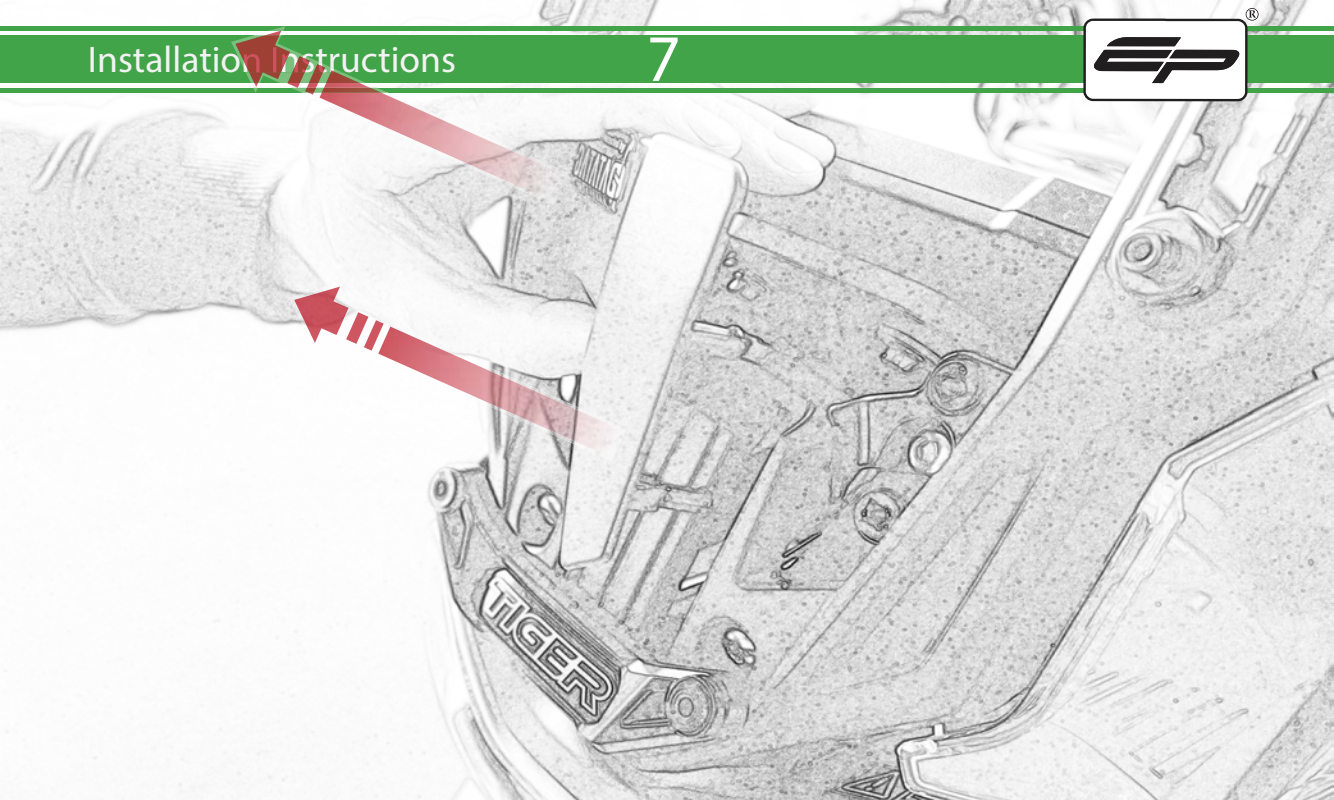

EVOTECH®
P E R F O R M A N C E

www.evotech-performance.com

Triumph Tiger 900 Ultimate Addons
Sat Nav Mount

Kit Contents PRN014569-014925

- (A) 1 x Main Plate
 - (B) 1 x Pivot Plate
 - (C) 1 x Sub Mounting Bracket
 - (D) 2 x M5 x 8mm Black Button Head Bolts
 - (E) 2 x P-clips (No.1)
 - (F) 2 x P-clips (No.2)
 - (G) 2 x P-clips (No.3)
 - (H) 2 x P-clips (No.4)
 - (I) 2 x Lobe Screw
 - (J) 2 x M5 Black Washer
 - (K) 2 x Locking Washer
 - (L) 2 x M4 x 5mm Black Button Head Bolts
- Sub Kit:
- (M) 2 x M5 x 35mm Caphead Bolt