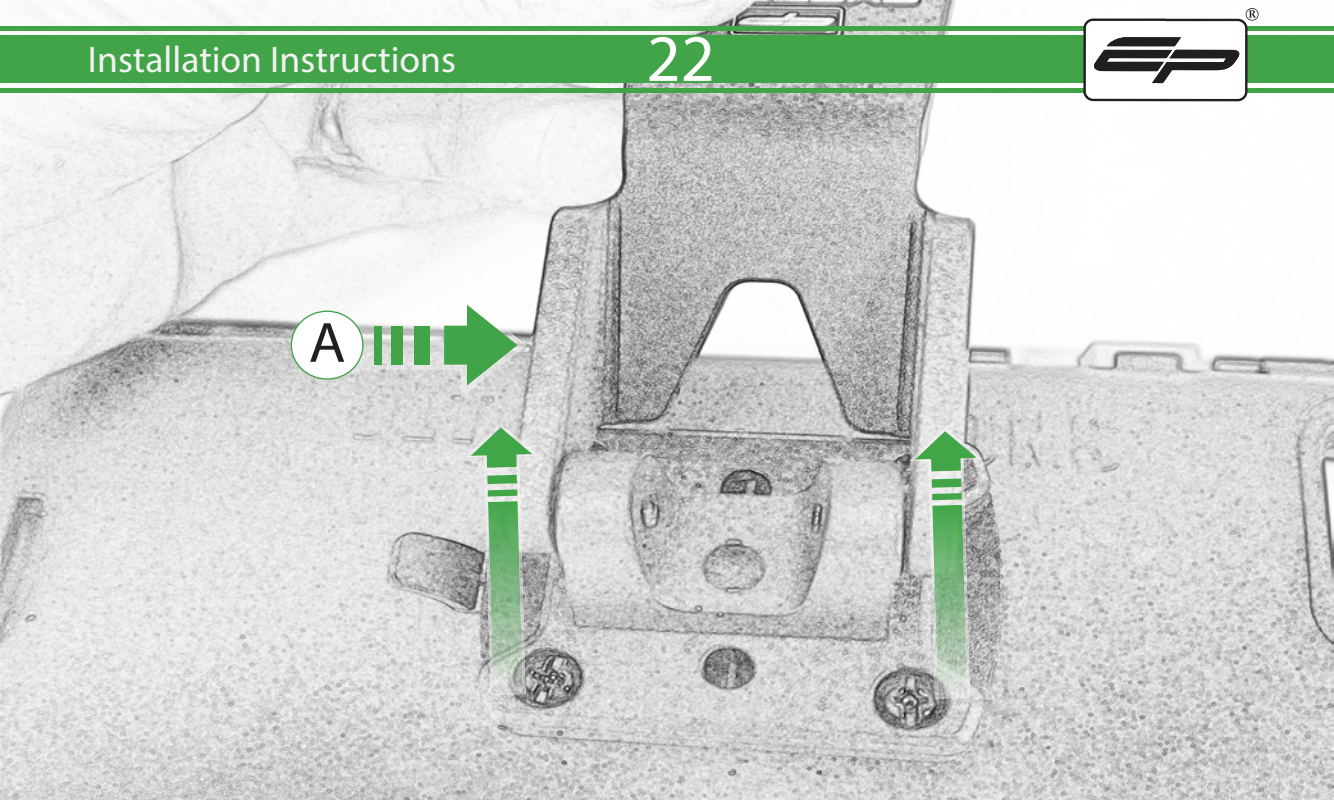

EVOTECH®
P E R F O R M A N C E

www.evotech-performance.com

Triumph Tiger 900 Ultimate Addons
Sat Nav Mount

Kit Contents PRN014569-014925

- (A) 1 x Main Plate
 - (B) 1 x Pivot Plate
 - (C) 1 x Sub Mounting Bracket
 - (D) 2 x M5 x 8mm Black Button Head Bolts
 - (E) 2 x P-clips (No.1)
 - (F) 2 x P-clips (No.2)
 - (G) 2 x P-clips (No.3)
 - (H) 2 x P-clips (No.4)
 - (I) 2 x Lobe Screw
 - (J) 2 x M5 Black Washer
 - (K) 2 x Locking Washer
 - (L) 2 x M4 x 5mm Black Button Head Bolts
- Sub Kit:
- (M) 2 x M5 x 35mm Caphead Bolt

B

C

OEM PART

Repeat
Both Sides

E

EVOTECH®
P E R F O R M A N C E

www.evotech-performance.com