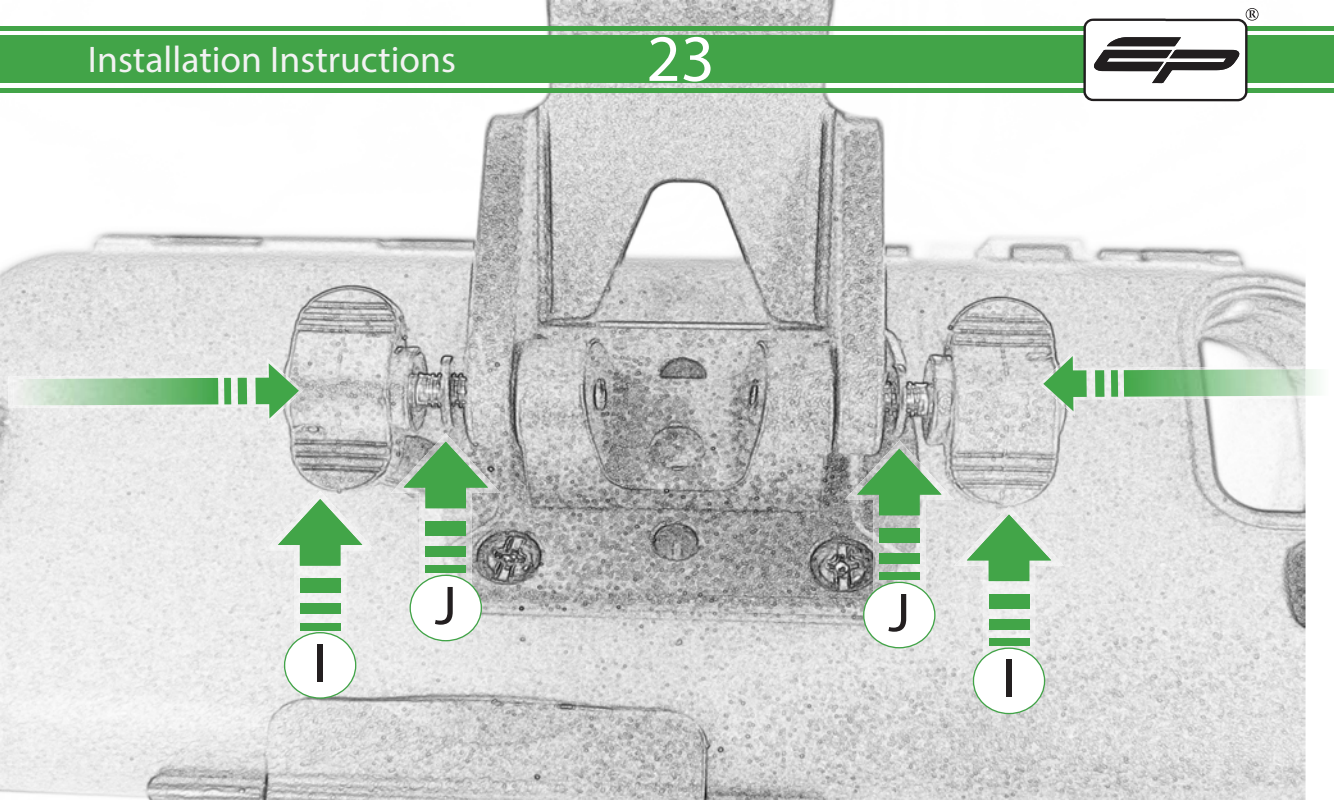

EVOTECH®
P E R F O R M A N C E

www.evotech-performance.com

Triumph Tiger 900 Ultimate Addons
Sat Nav Mount

Kit Contents PRN014569-014925

- (A) 1 x Main Plate
 - (B) 1 x Pivot Plate
 - (C) 1 x Sub Mounting Bracket
 - (D) 2 x M5 x 8mm Black Button Head Bolts
 - (E) 2 x P-clips (No.1)
 - (F) 2 x P-clips (No.2)
 - (G) 2 x P-clips (No.3)
 - (H) 2 x P-clips (No.4)
 - (I) 2 x Lobe Screw
 - (J) 2 x M5 Black Washer
 - (K) 2 x Locking Washer
 - (L) 2 x M4 x 5mm Black Button Head Bolts
- Sub Kit:
- (M) 2 x M5 x 35mm Caphead Bolt

B

C

OEM PART

Repeat
Both Sides

E

EVOTECH®
P E R F O R M A N C E

www.evotech-performance.com