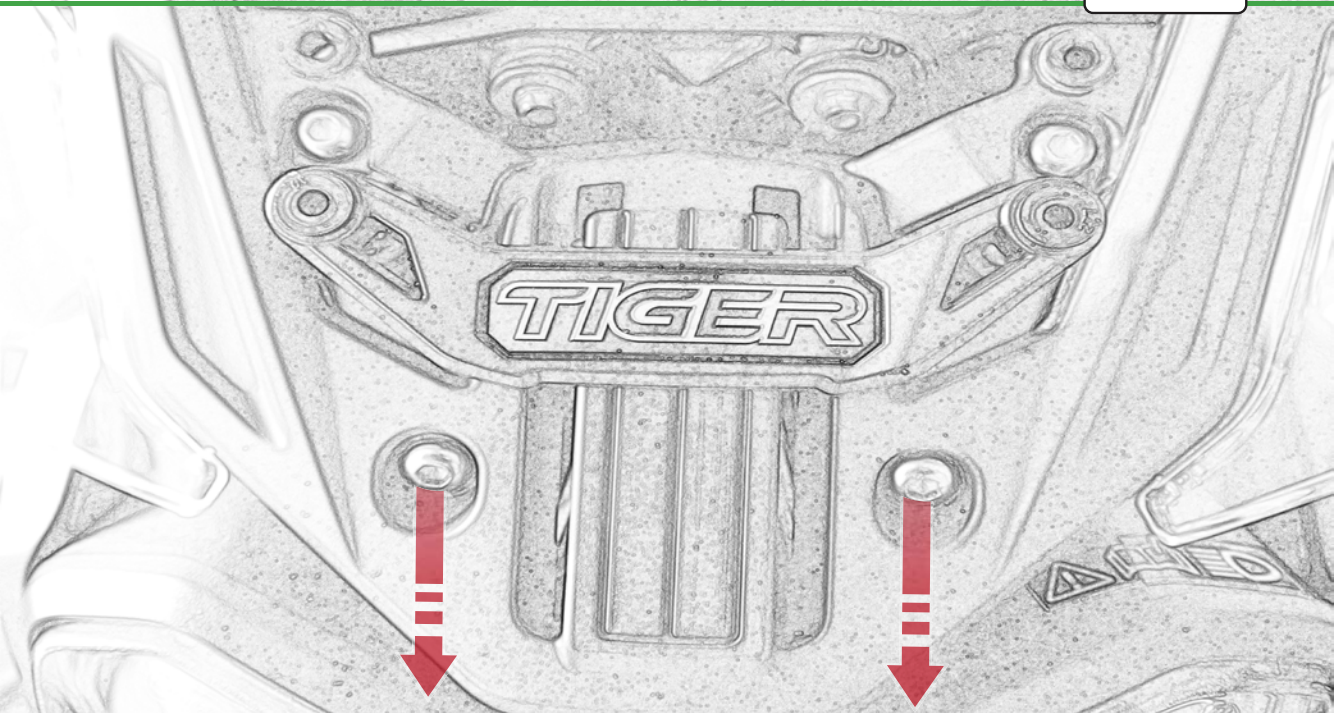

EVOTECH®
P E R F O R M A N C E

www.evotech-performance.com

Triumph Tiger 900 Ultimate Addons
Sat Nav Mount

Kit Contents PRN014569-014925

- (A) 1 x Main Plate
 - (B) 1 x Pivot Plate
 - (C) 1 x Sub Mounting Bracket
 - (D) 2 x M5 x 8mm Black Button Head Bolts
 - (E) 2 x P-clips (No.1)
 - (F) 2 x P-clips (No.2)
 - (G) 2 x P-clips (No.3)
 - (H) 2 x P-clips (No.4)
 - (I) 2 x Lobe Screw
 - (J) 2 x M5 Black Washer
 - (K) 2 x Locking Washer
 - (L) 2 x M4 x 5mm Black Button Head Bolts
- Sub Kit:
- (M) 2 x M5 x 35mm Caphead Bolt