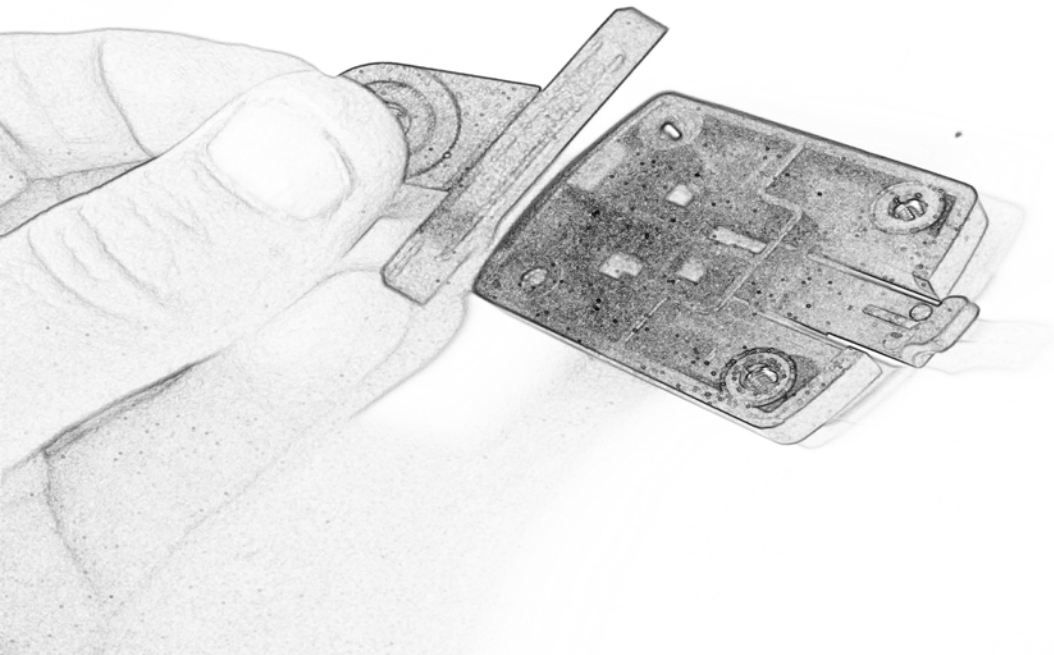

EVOTECH®
P E R F O R M A N C E

www.evotech-performance.com

Triumph Tiger 900 Ultimate Addons
Sat Nav Mount

Kit Contents PRN014569-014925

- (A) 1 x Main Plate
 - (B) 1 x Pivot Plate
 - (C) 1 x Sub Mounting Bracket
 - (D) 2 x M5 x 8mm Black Button Head Bolts
 - (E) 2 x P-clips (No.1)
 - (F) 2 x P-clips (No.2)
 - (G) 2 x P-clips (No.3)
 - (H) 2 x P-clips (No.4)
 - (I) 2 x Lobe Screw
 - (J) 2 x M5 Black Washer
 - (K) 2 x Locking Washer
 - (L) 2 x M4 x 5mm Black Button Head Bolts
- Sub Kit:
- (M) 2 x M5 x 35mm Caphead Bolt

B

C

OEM PART

Repeat
Both Sides

E

EVOTECH®
P E R F O R M A N C E

www.evotech-performance.com