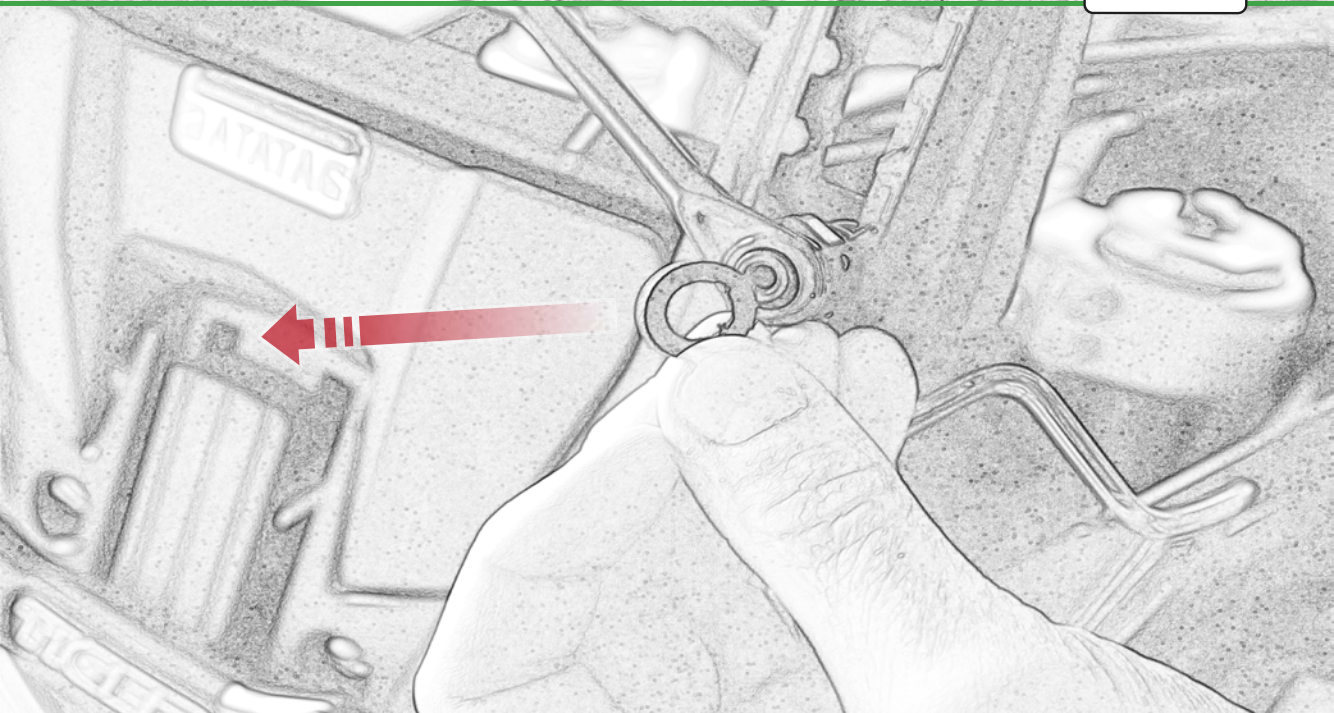

EVOTECH®
P E R F O R M A N C E

www.evotech-performance.com

Triumph Tiger 900 Ultimate Addons
Sat Nav Mount

Kit Contents PRN014569-014925

- (A) 1 x Main Plate
 - (B) 1 x Pivot Plate
 - (C) 1 x Sub Mounting Bracket
 - (D) 2 x M5 x 8mm Black Button Head Bolts
 - (E) 2 x P-clips (No.1)
 - (F) 2 x P-clips (No.2)
 - (G) 2 x P-clips (No.3)
 - (H) 2 x P-clips (No.4)
 - (I) 2 x Lobe Screw
 - (J) 2 x M5 Black Washer
 - (K) 2 x Locking Washer
 - (L) 2 x M4 x 5mm Black Button Head Bolts
- Sub Kit:
- (M) 2 x M5 x 35mm Caphead Bolt