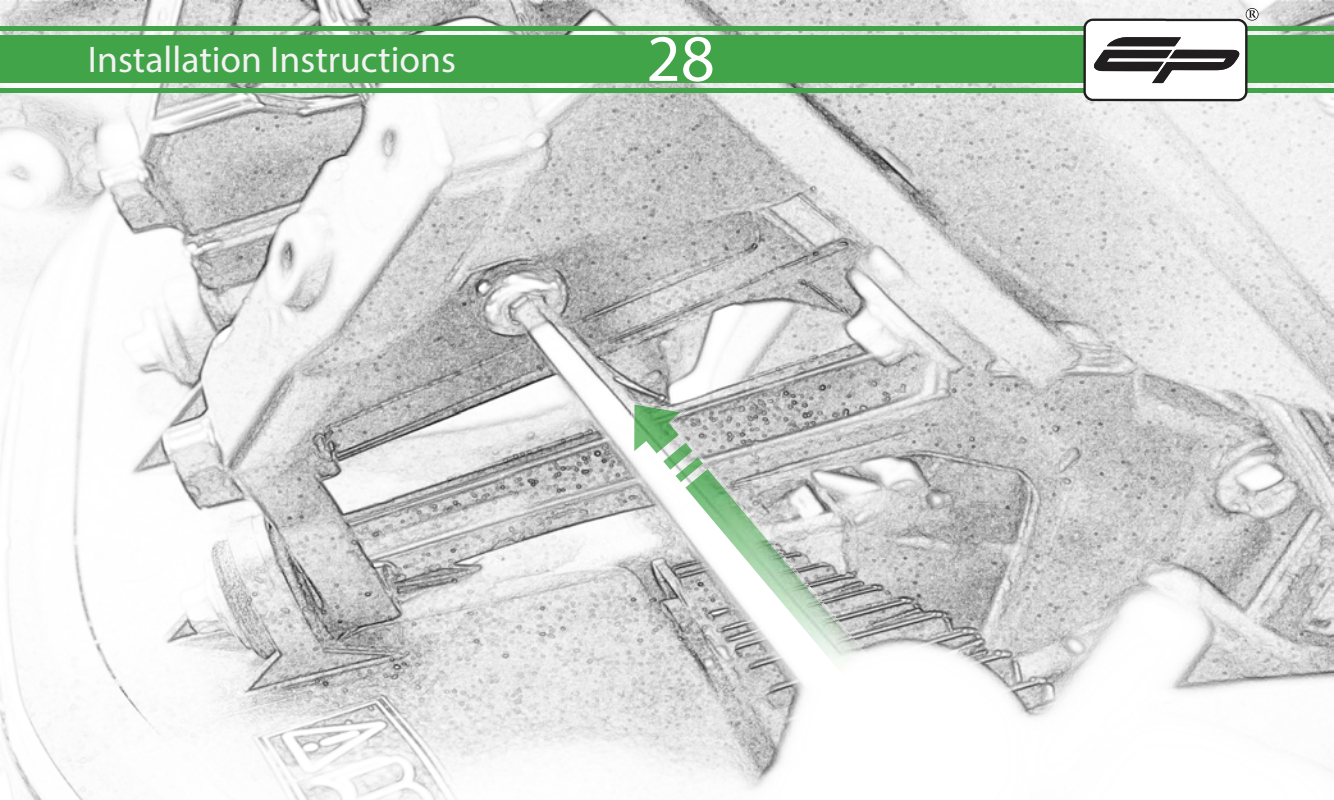

EVOTECH®
P E R F O R M A N C E

www.evotech-performance.com

Triumph Tiger 900 Ultimate Addons
Sat Nav Mount

Kit Contents PRN014569-014925

- (A) 1 x Main Plate
 - (B) 1 x Pivot Plate
 - (C) 1 x Sub Mounting Bracket
 - (D) 2 x M5 x 8mm Black Button Head Bolts
 - (E) 2 x P-clips (No.1)
 - (F) 2 x P-clips (No.2)
 - (G) 2 x P-clips (No.3)
 - (H) 2 x P-clips (No.4)
 - (I) 2 x Lobe Screw
 - (J) 2 x M5 Black Washer
 - (K) 2 x Locking Washer
 - (L) 2 x M4 x 5mm Black Button Head Bolts
- Sub Kit:
- (M) 2 x M5 x 35mm Caphead Bolt

B

C

OEM PART

Repeat
Both Sides

E

EVOTECH®
P E R F O R M A N C E

www.evotech-performance.com