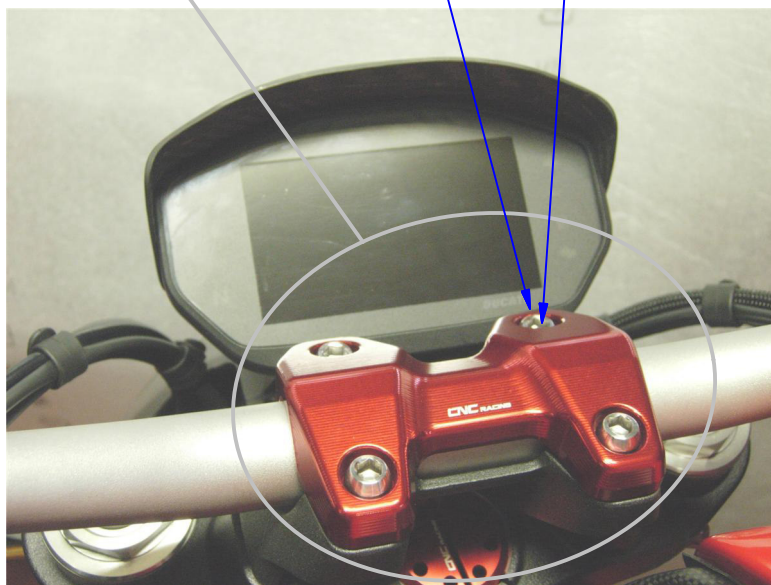

- Solo sui primi filetti
- Only on the early threads

	Pulire e/o sgrassare Clean and/or degrease		Bloccare con frenafilettdi di tenuta: - L= Leggera - M= Media - S= Forte. Lock on with the follow threadlock: L= Light hold - M= Medium hold - S= Strong hold.		Lubrificare ✓ / Non lubrificare ✗ Lubricate ✓ / Do not lubricate ✗

ATTENZIONE: Questo prodotto potrebbe non essere conforme al codice stradale o alle leggi vigenti in alcuni paesi e quindi utilizzabili solo in aree private e/o chiuse al traffico
WARNING: This product may not comply with local road rules and regulations and can be used only in private areas and/or areas closed to traffic.

ART:
RM238

ISTRUZIONI / INSTRUCTION

**RISER SUPERIORE
RISER UPPER**

MONSTER 821

A termini di legge ci riserviamo la proprietà di questo disegno con divieto di riprodurlo o di renderlo noto a terzi senza nostra autorizzazione. / Pursuant to law, we reserve the ownership of this drawing with prohibition to copy or disclosed to third parties without our authorization.