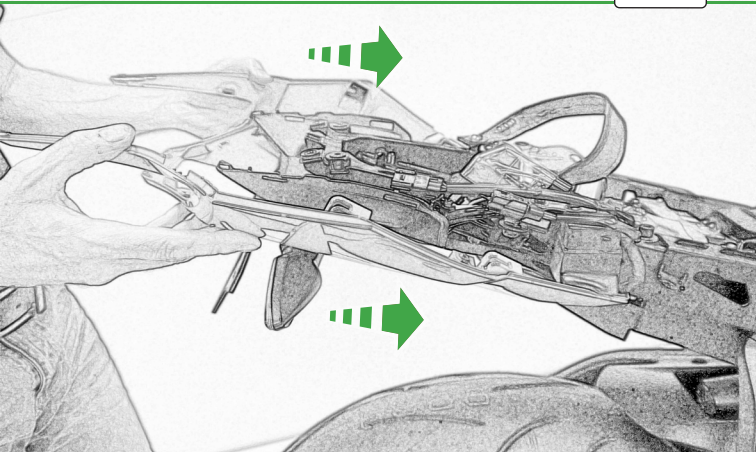

Caution

Run wires neatly down the channel  
in both parts ensuring they  
do not get trapped or squashed

Run wires neatly down the channel in both parts ensuring they do not get trapped or squashed

Caution

Run wires neatly down the channel  
in both parts ensuring they  
do not get trapped or squashed

**OEM PART**

**Do Not Fully Tighten  
Repeat  
Both Sides**

The EVOTECH PERFORMANCE logo is embossed on a grey, textured surface. It consists of the 'EP' logo above the word 'EVOTECH' in a bold, sans-serif font, with the word 'PERFORMANCE' in a smaller, spaced-out font below it.

EVOTECH  
PERFORMANCE

Caution

Please Ensure The Undertray  
Is Located Behind The  
Tail Tidy Main Bracket

Caution

Please Ensure The Undertray  
Is Located Behind The  
Tail Tidy Main Bracket

Repeat  
Both Sides

Repeat  
Both Sides

OEM PART

OEM PART

Reverse Stages

9 - 1