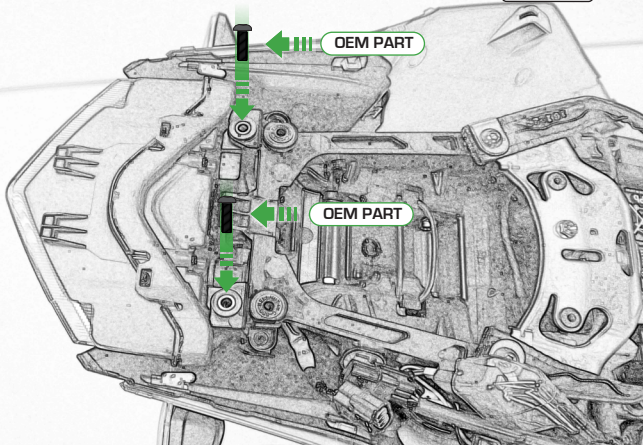

Caution

Run wires neatly down the channel  
in both parts ensuring they  
do not get trapped or squashed

Run wires neatly down the channel in both parts ensuring they do not get trapped or squashed

Caution

Run wires neatly down the channel  
in both parts ensuring they  
do not get trapped or squashed

**OEM PART**

**Do Not Fully Tighten  
Repeat  
Both Sides**

The EVOTECH PERFORMANCE logo is embossed on a grey, textured surface. It consists of the 'EP' logo above the word 'EVOTECH' in a bold, sans-serif font, with the word 'PERFORMANCE' in a smaller, spaced-out font below it.

EVOTECH  
PERFORMANCE

Caution

Please Ensure The Undertray  
Is Located Behind The  
Tail Tidy Main Bracket

Caution

Please Ensure The Undertray  
Is Located Behind The  
Tail Tidy Main Bracket

Repeat  
Both Sides

Repeat  
Both Sides

OEM PART

OEM PART

Reverse Stages

9 - 1