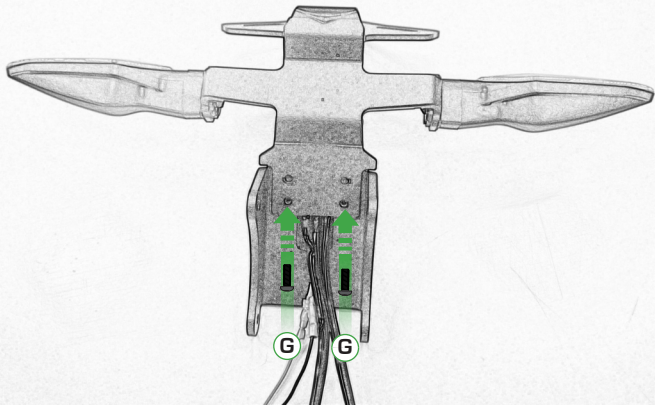

Caution

Run wires neatly down the channel  
in both parts ensuring they  
do not get trapped or squashed

Run wires neatly down the channel in both parts ensuring they do not get trapped or squashed

Caution

Run wires neatly down the channel  
in both parts ensuring they  
do not get trapped or squashed

**OEM PART**

**Do Not Fully Tighten  
Repeat  
Both Sides**

The EVOTECH PERFORMANCE logo is embossed on a grey, textured surface. It consists of the 'EP' logo above the word 'EVOTECH' in a bold, sans-serif font, with the word 'PERFORMANCE' in a smaller, spaced-out font below it.

EVOTECH  
PERFORMANCE

Caution

Please Ensure The Undertray  
Is Located Behind The  
Tail Tidy Main Bracket

Caution

Please Ensure The Undertray  
Is Located Behind The  
Tail Tidy Main Bracket

Repeat  
Both Sides