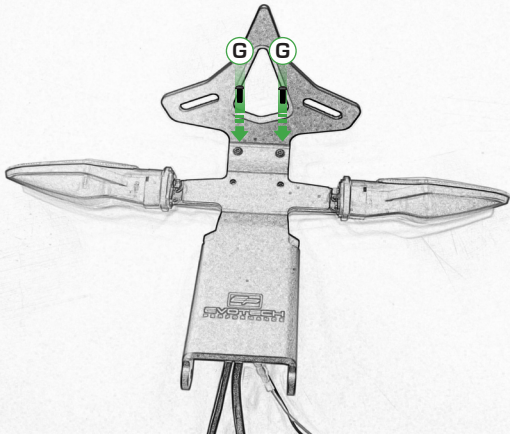

Caution

Run wires neatly down the channel  
in both parts ensuring they  
do not get trapped or squashed

Run wires neatly down the channel in both parts ensuring they do not get trapped or squashed

Caution

Run wires neatly down the channel  
in both parts ensuring they  
do not get trapped or squashed

**OEM PART**

**Do Not Fully Tighten  
Repeat  
Both Sides**

The EVOTECH PERFORMANCE logo is embossed on a grey, textured surface. It consists of the 'EP' logo above the word 'EVOTECH' in a bold, sans-serif font, with the word 'PERFORMANCE' in a smaller, spaced-out font below it.

EVOTECH  
PERFORMANCE

Caution

Please Ensure The Undertray  
Is Located Behind The  
Tail Tidy Main Bracket

Caution

Please Ensure The Undertray  
Is Located Behind The  
Tail Tidy Main Bracket

Repeat  
Both Sides