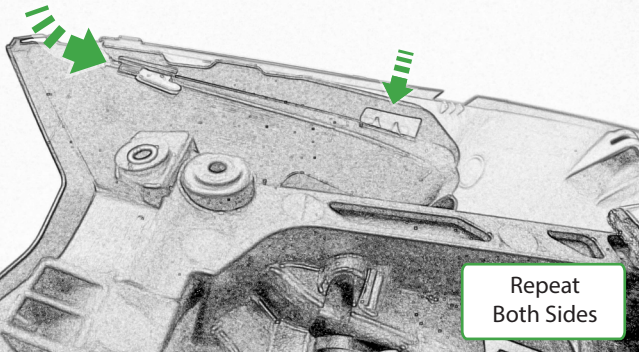

Caution

Run wires neatly down the channel  
in both parts ensuring they  
do not get trapped or squashed

Run wires neatly down the channel in both parts ensuring they do not get trapped or squashed

Caution

Run wires neatly down the channel  
in both parts ensuring they  
do not get trapped or squashed

**OEM PART**

**Do Not Fully Tighten  
Repeat  
Both Sides**

The EVOTECH PERFORMANCE logo is embossed on a grey, textured surface. It consists of the 'EP' logo above the word 'EVOTECH' in a bold, sans-serif font, with the word 'PERFORMANCE' in a smaller, spaced-out font below it.

EVOTECH  
PERFORMANCE

Caution

Please Ensure The Undertray  
Is Located Behind The  
Tail Tidy Main Bracket

Caution

Please Ensure The Undertray  
Is Located Behind The  
Tail Tidy Main Bracket

Repeat  
Both Sides