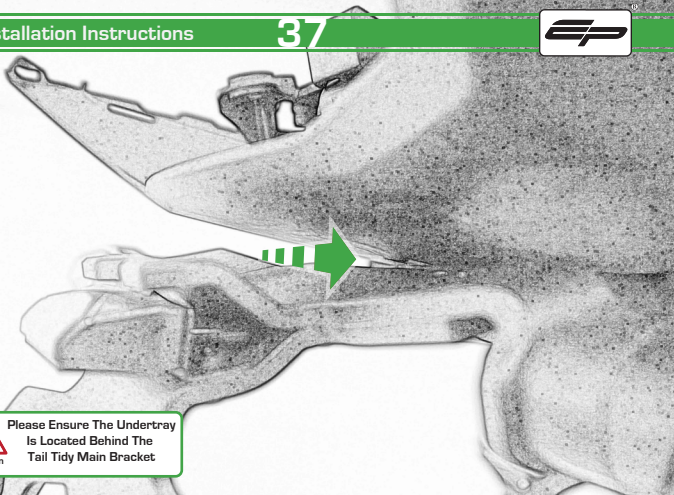

Caution

Run wires neatly down the channel  
in both parts ensuring they  
do not get trapped or squashed

Run wires neatly down the channel in both parts ensuring they do not get trapped or squashed

Caution

Run wires neatly down the channel  
in both parts ensuring they  
do not get trapped or squashed

**OEM PART**

**Do Not Fully Tighten  
Repeat  
Both Sides**

The EVOTECH PERFORMANCE logo is embossed on a grey, textured surface. It consists of the 'EP' logo above the word 'EVOTECH' in a bold, sans-serif font, with the word 'PERFORMANCE' in a smaller, spaced-out font below it.

EVOTECH  
PERFORMANCE

Caution

Please Ensure The Undertray  
Is Located Behind The  
Tail Tidy Main Bracket

Caution

Please Ensure The Undertray  
Is Located Behind The  
Tail Tidy Main Bracket

Repeat  
Both Sides