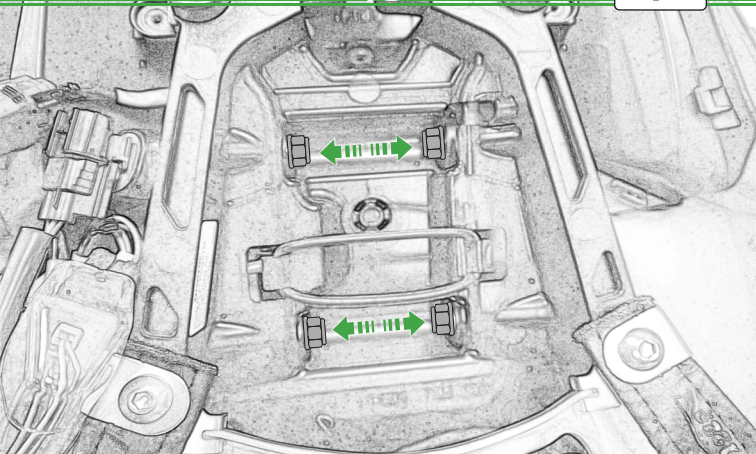

Caution

Run wires neatly down the channel  
in both parts ensuring they  
do not get trapped or squashed

Run wires neatly down the channel in both parts ensuring they do not get trapped or squashed

Caution

Run wires neatly down the channel  
in both parts ensuring they  
do not get trapped or squashed

**OEM PART**

**Do Not Fully Tighten  
Repeat  
Both Sides**

The EVOTECH PERFORMANCE logo is embossed on a grey, textured surface. It consists of the 'EP' logo above the word 'EVOTECH' in a bold, sans-serif font, with the word 'PERFORMANCE' in a smaller, spaced-out font below it.

EVOTECH  
PERFORMANCE

Caution

Please Ensure The Undertray  
Is Located Behind The  
Tail Tidy Main Bracket

Caution

Please Ensure The Undertray  
Is Located Behind The  
Tail Tidy Main Bracket

Repeat  
Both Sides

Repeat  
Both Sides

OEM PART

OEM PART

Reverse Stages

9 - 1