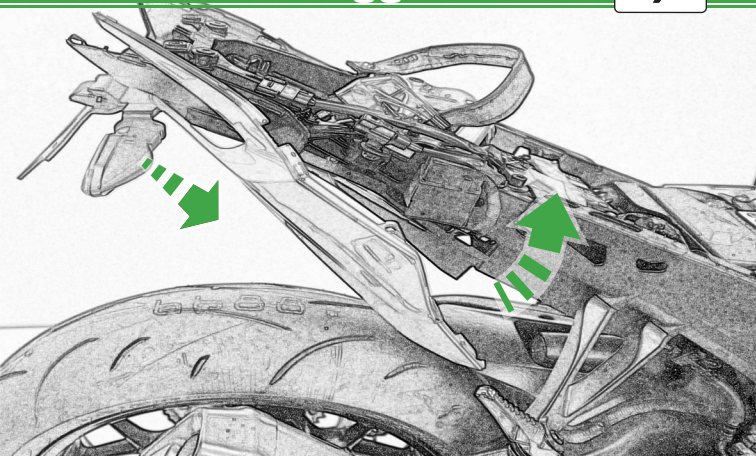

Run wires neatly down the channel  
in both parts ensuring they  
do not get trapped or squashed

**OEM PART**

**Do Not Fully Tighten  
Repeat  
Both Sides**

The EVOTECH PERFORMANCE logo is embossed on a grey, textured surface. It consists of the 'EP' logo above the word 'EVOTECH' in a bold, sans-serif font, with the word 'PERFORMANCE' in a smaller, spaced-out font below it.

EVOTECH  
PERFORMANCE

Caution

Please Ensure The Undertray  
Is Located Behind The  
Tail Tidy Main Bracket

Caution

Please Ensure The Undertray  
Is Located Behind The  
Tail Tidy Main Bracket

Repeat  
Both Sides

Repeat  
Both Sides

OEM PART

OEM PART

Reverse Stages

9 - 1