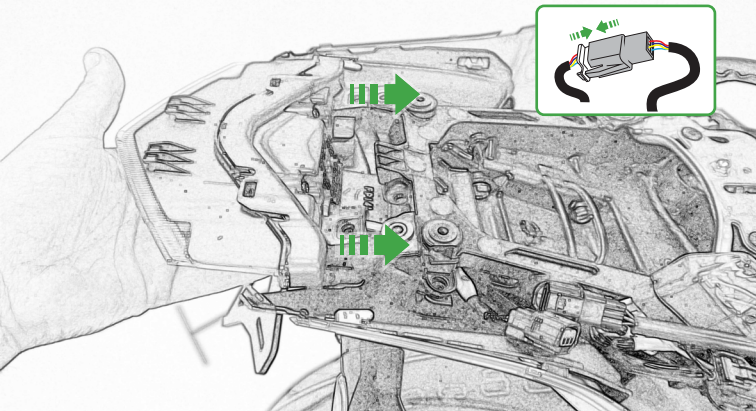

Caution

Run wires neatly down the channel  
in both parts ensuring they  
do not get trapped or squashed

Run wires neatly down the channel in both parts ensuring they do not get trapped or squashed

Caution

Run wires neatly down the channel  
in both parts ensuring they  
do not get trapped or squashed

**OEM PART**

**Do Not Fully Tighten  
Repeat  
Both Sides**

The EVOTECH PERFORMANCE logo is embossed on a grey, textured surface. It consists of the 'EP' logo above the word 'EVOTECH' in a bold, sans-serif font, with the word 'PERFORMANCE' in a smaller, spaced-out font below it.

EVOTECH  
PERFORMANCE

Caution

Please Ensure The Undertray  
Is Located Behind The  
Tail Tidy Main Bracket

Caution

Please Ensure The Undertray  
Is Located Behind The  
Tail Tidy Main Bracket

Repeat  
Both Sides

Repeat  
Both Sides

OEM PART

OEM PART

Reverse Stages

9 - 1