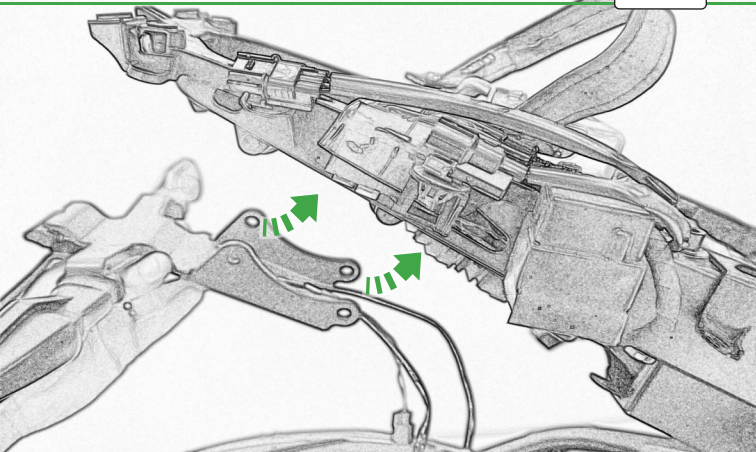

Caution

Run wires neatly down the channel  
in both parts ensuring they  
do not get trapped or squashed

Run wires neatly down the channel in both parts ensuring they do not get trapped or squashed

Caution

Run wires neatly down the channel  
in both parts ensuring they  
do not get trapped or squashed

**OEM PART**

**Do Not Fully Tighten  
Repeat  
Both Sides**

The EVOTECH PERFORMANCE logo is embossed on a grey, textured surface. It consists of the 'EP' logo above the word 'EVOTECH' in a bold, sans-serif font, with the word 'PERFORMANCE' in a smaller, spaced-out font below it.

EVOTECH  
PERFORMANCE

Caution

Please Ensure The Undertray  
Is Located Behind The  
Tail Tidy Main Bracket

Caution

Please Ensure The Undertray  
Is Located Behind The  
Tail Tidy Main Bracket

Repeat  
Both Sides