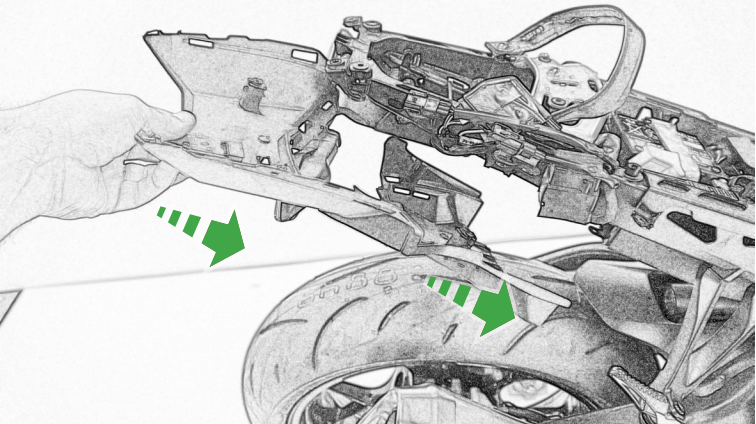

Caution

Run wires neatly down the channel  
in both parts ensuring they  
do not get trapped or squashed

Run wires neatly down the channel in both parts ensuring they do not get trapped or squashed

Caution

Run wires neatly down the channel  
in both parts ensuring they  
do not get trapped or squashed

**OEM PART**

**Do Not Fully Tighten  
Repeat  
Both Sides**

The EVOTECH PERFORMANCE logo is embossed on a grey, textured surface. It consists of the 'EP' logo above the word 'EVOTECH' in a bold, sans-serif font, with the word 'PERFORMANCE' in a smaller, spaced-out font below it.

EVOTECH  
PERFORMANCE

Caution

Please Ensure The Undertray  
Is Located Behind The  
Tail Tidy Main Bracket

Caution

Please Ensure The Undertray  
Is Located Behind The  
Tail Tidy Main Bracket

Repeat  
Both Sides