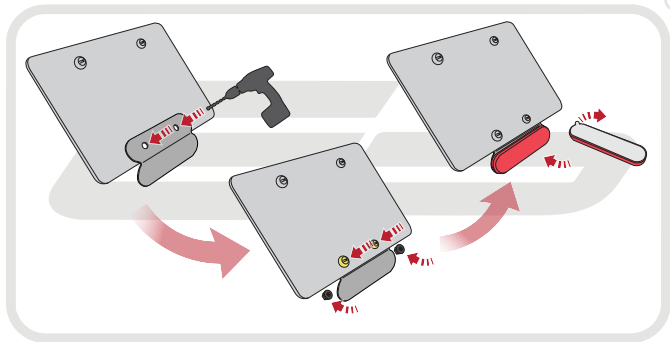

Reflector Bracket Installation

EVOTECH®
P E R F O R M A N C E