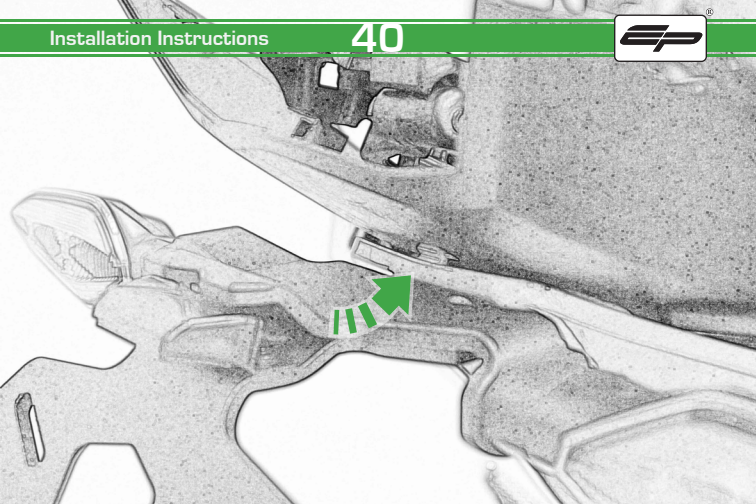

Run wires neatly down the channel  
in both parts ensuring they  
do not get trapped or squashed

**OEM PART**

**Do Not Fully Tighten  
Repeat  
Both Sides**

The EVOTECH PERFORMANCE logo is embossed on a grey, textured surface. It consists of the 'EP' logo above the word 'EVOTECH' in a bold, sans-serif font, with the word 'PERFORMANCE' in a smaller, spaced-out font below it.

EVOTECH  
PERFORMANCE

Caution

Please Ensure The Undertray  
Is Located Behind The  
Tail Tidy Main Bracket

Caution

Please Ensure The Undertray  
Is Located Behind The  
Tail Tidy Main Bracket

Repeat  
Both Sides

Repeat  
Both Sides

OEM PART

OEM PART

Reverse Stages

9 - 1