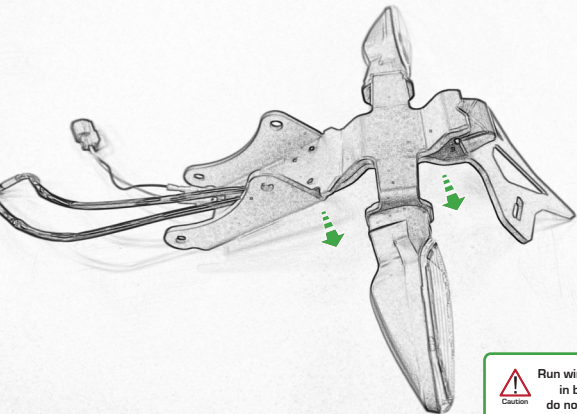

Caution

Run wires neatly down the channel  
in both parts ensuring they  
do not get trapped or squashed

Run wires neatly down the channel in both parts ensuring they do not get trapped or squashed

Caution

Run wires neatly down the channel  
in both parts ensuring they  
do not get trapped or squashed

**OEM PART**

**Do Not Fully Tighten  
Repeat  
Both Sides**

The EVOTECH PERFORMANCE logo is embossed on a grey, textured surface. It consists of the 'EP' logo above the word 'EVOTECH' in a bold, sans-serif font, with the word 'PERFORMANCE' in a smaller, spaced-out font below it.

EVOTECH  
PERFORMANCE

Caution

Please Ensure The Undertray  
Is Located Behind The  
Tail Tidy Main Bracket

Caution

Please Ensure The Undertray  
Is Located Behind The  
Tail Tidy Main Bracket

Repeat  
Both Sides