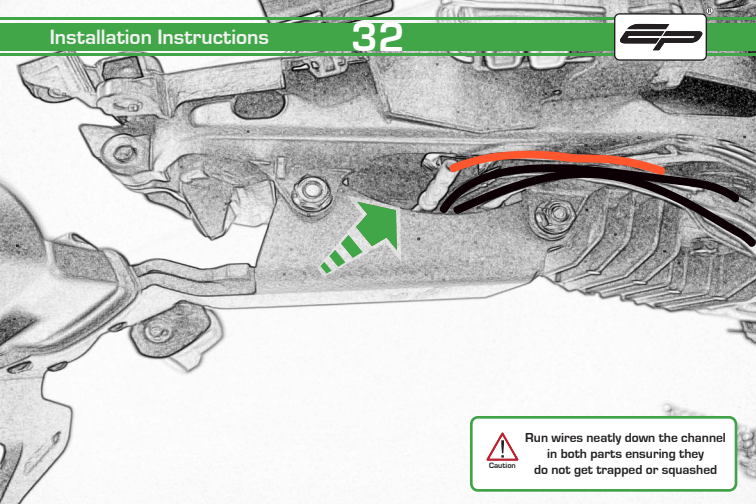

Caution

Run wires neatly down the channel  
in both parts ensuring they  
do not get trapped or squashed

Run wires neatly down the channel in both parts ensuring they do not get trapped or squashed

Caution

Run wires neatly down the channel  
in both parts ensuring they  
do not get trapped or squashed

**OEM PART**

**Do Not Fully Tighten  
Repeat  
Both Sides**

The EVOTECH PERFORMANCE logo is embossed on a grey, textured surface. It consists of the 'EP' logo above the word 'EVOTECH' in a bold, sans-serif font, with the word 'PERFORMANCE' in a smaller, spaced-out font below it.

EVOTECH  
PERFORMANCE

Caution

Please Ensure The Undertray  
Is Located Behind The  
Tail Tidy Main Bracket

Caution

Please Ensure The Undertray  
Is Located Behind The  
Tail Tidy Main Bracket

Repeat  
Both Sides