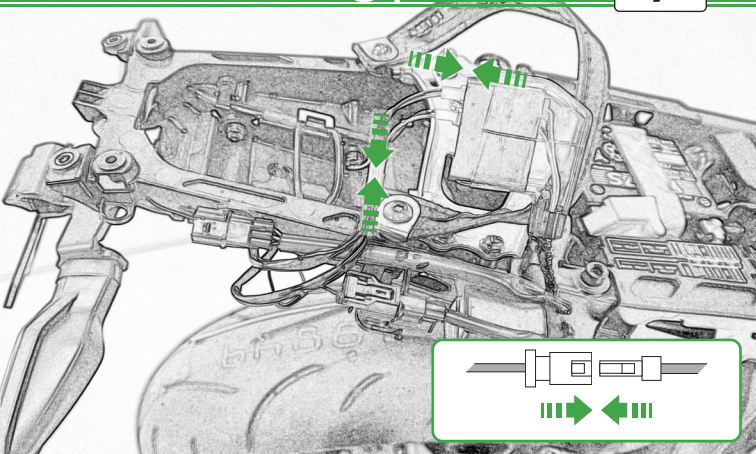

Caution

Run wires neatly down the channel  
in both parts ensuring they  
do not get trapped or squashed

Run wires neatly down the channel in both parts ensuring they do not get trapped or squashed

Caution

Run wires neatly down the channel  
in both parts ensuring they  
do not get trapped or squashed

**OEM PART**

**Do Not Fully Tighten  
Repeat  
Both Sides**

The EVOTECH PERFORMANCE logo is embossed on a grey, textured surface. It consists of the 'EP' logo above the word 'EVOTECH' in a bold, sans-serif font, with the word 'PERFORMANCE' in a smaller, spaced-out font below it.

EVOTECH  
PERFORMANCE

Caution

Please Ensure The Undertray  
Is Located Behind The  
Tail Tidy Main Bracket

Caution

Please Ensure The Undertray  
Is Located Behind The  
Tail Tidy Main Bracket

Repeat  
Both Sides

Repeat  
Both Sides

OEM PART

OEM PART

Reverse Stages

9 - 1