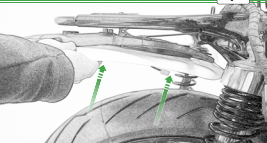

Kit Contents: P1N01-4722

- 1 x Main Bracket
- 1 x Light Bracket
- 2 x M4 x 55mm Button Head Bolt
- 2 x M6 x 45mm Button Head Bolt

Keep cable flat throughout the
tearing.
Do not wire it upside down.

OEM PART