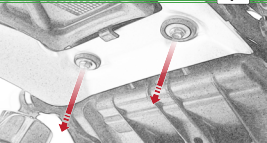

Kit Contents: P1N01-4722

- 1 x Main Bracket
- 1 x Light Bracket
- 2 x M4 x 55mm Button Head Bolt
- 2 x M6 x 45mm Button Head Bolt

Keep cable flat throughout the
tearing.
Do not wire it upside down.

OEM PART