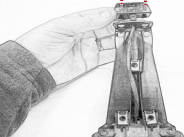

Kit Contents: P1N01-4722

- 1 x Main Bracket
- 1 x Light Bracket
- 2 x M4 x 55mm Button Head Bolt
- 2 x M6 x 45mm Button Head Bolt

Keep cable flat throughout the
tearing.
Do not wire it upside down.

OEM PART