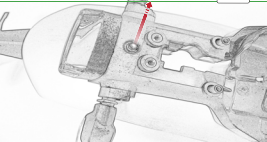

Kit Contents: P1N01-4722

- 1 x Main Bracket
- 1 x Light Bracket
- 2 x M4 x 55mm Button Head Bolt
- 2 x M6 x 45mm Button Head Bolt

Keep cable flat throughout the
tearing.
Do not wire it upside down.

OEM PART