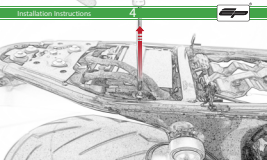

Kit Contents: P1N01-4722

- 1 x Main Bracket
- 1 x Light Bracket
- 2 x M4 x 55mm Button Head Bolt
- 2 x M6 x 45mm Button Head Bolt

Keep cable flat throughout the
tearing.
Do not wire it upside down.

OEM PART