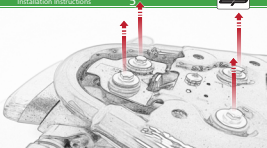

Kit Contents: P1N01-4722

- 1 x Main Bracket
- 1 x Light Bracket
- 2 x M4 x 55mm Button Head Bolt
- 2 x M6 x 45mm Button Head Bolt

Keep cable flat throughout the
tearing.
Do not wire it upside down.

OEM PART