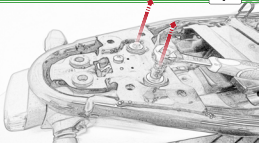

Kit Contents: P1N01-4722

- 1 x Main Bracket
- 1 x Light Bracket
- 2 x M4 x 55mm Button Head Bolt
- 2 x M6 x 45mm Button Head Bolt

Keep cable flat throughout the
tearing.
Do not wire it upside down.

OEM PART