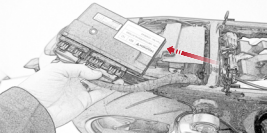

Kit Contents: P1N01-4722

- 1 x Main Bracket
- 1 x Light Bracket
- 2 x M4 x 55mm Button Head Bolt
- 2 x M6 x 45mm Button Head Bolt

Keep cable flat throughout the
tearing.
Do not wire it upside down.

OEM PART