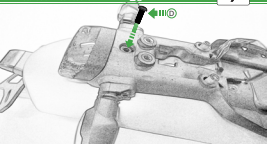

Kit Contents: P1N01-4722

- 1 x Main Bracket
- 1 x Light Bracket
- 2 x M4 x 55mm Button Head Bolt
- 2 x M6 x 45mm Button Head Bolt

Keep cable flat throughout the
tearing.
Do not wire it upside down.

OEM PART