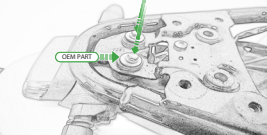

Kit Contents: P1N01-4722

- 1 x Main Bracket
- 1 x Light Bracket
- 2 x M4 x 55mm Button Head Bolt
- 2 x M6 x 45mm Button Head Bolt

Keep cable flat throughout the
tearing.
Do not wire it upside down.

OEM PART