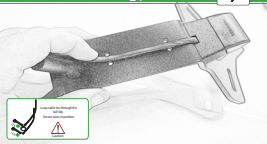

Kit Contents: P1N01-4722

- 1 x Main Bracket
- 1 x Light Bracket
- 2 x M4 x 55mm Button Head Bolt
- 2 x M6 x 45mm Button Head Bolt

Keep cable flat throughout the
tearing.
Do not wire it upside down.

OEM PART