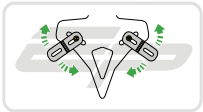

EVOTECH®
P E R F O R M A N C E