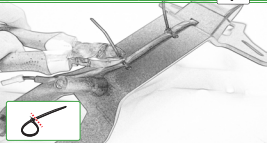

Kit Contents: P1N01-4722

- 1 x Main Bracket
- 1 x Light Bracket
- 2 x M4 x 55mm Button Head Bolt
- 2 x M6 x 45mm Button Head Bolt

Keep cable flat throughout the
tearing.
Do not wire it upside down.

OEM PART