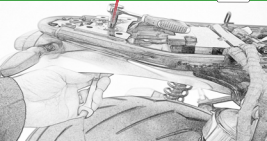

Kit Contents: P1N01-4722

- 1 x Main Bracket
- 1 x Light Bracket
- 2 x M4 x 55mm Button Head Bolt
- 2 x M6 x 45mm Button Head Bolt

Keep cable flat throughout the
tearing.
Do not wire it upside down.

OEM PART