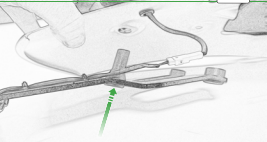

Kit Contents: P1N01-4722

- 1 x Main Bracket
- 1 x Light Bracket
- 2 x M4 x 55mm Button Head Bolt
- 2 x M6 x 45mm Button Head Bolt

Keep cable flat throughout the
tearing.
Do not wire it upside down.

OEM PART