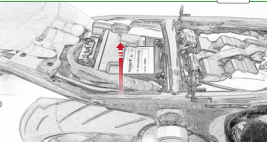

Kit Contents: P1N01-4722

- 1 x Main Bracket
- 1 x Light Bracket
- 2 x M4 x 55mm Button Head Bolt
- 2 x M6 x 45mm Button Head Bolt

Keep cable flat throughout the
tearing.
Do not wire it upside down.

OEM PART