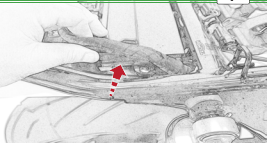

Kit Contents: P1N01-4722

- 1 x Main Bracket
- 1 x Light Bracket
- 2 x M4 x 55mm Button Head Bolt
- 2 x M6 x 45mm Button Head Bolt

Keep cable flat throughout the
tearing.
Do not wire it upside down.

OEM PART