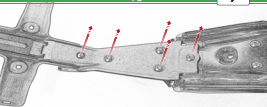

Kit Contents: P1N01-4722

- 1 x Main Bracket
- 1 x Light Bracket
- 2 x M4 x 55mm Button Head Bolt
- 2 x M6 x 45mm Button Head Bolt

Keep cable flat throughout the
tearing.
Do not wire it upside down.

OEM PART