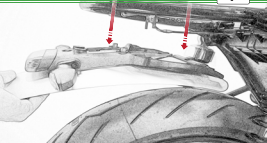

Kit Contents: P1N01-4722

- 1 x Main Bracket
- 1 x Light Bracket
- 2 x M4 x 55mm Button Head Bolt
- 2 x M6 x 45mm Button Head Bolt

Keep cable flat throughout the
tearing.
Do not wire it upside down.

OEM PART