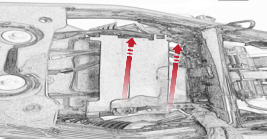

Kit Contents: P1N01-4722

- 1 x Main Bracket
- 1 x Light Bracket
- 2 x M4 x 55mm Button Head Bolt
- 2 x M6 x 45mm Button Head Bolt

Keep cable flat throughout the
tearing.
Do not wire it upside down.

OEM PART