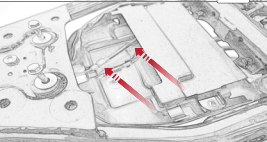

Kit Contents: P1N01-4722

- 1 x Main Bracket
- 1 x Light Bracket
- 2 x M4 x 55mm Button Head Bolt
- 2 x M6 x 45mm Button Head Bolt

Keep cable flat throughout the
tearing.
Do not wire it upside down.

OEM PART