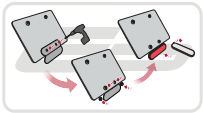

EVOTECH®
P E R F O R M A N C E