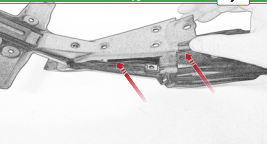

Kit Contents: P1N01-4722

- 1 x Main Bracket
- 1 x Light Bracket
- 2 x M4 x 55mm Button Head Bolt
- 2 x M6 x 45mm Button Head Bolt

Keep cable flat throughout the
tearing.
Do not wire it upside down.

OEM PART