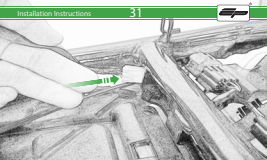

Kit Contents: P1N01-4722

- 1 x Main Bracket
- 1 x Light Bracket
- 2 x M4 x 55mm Button Head Bolt
- 2 x M6 x 45mm Button Head Bolt

Keep cable flat throughout the
tearing.
Do not wire it upside down.

OEM PART