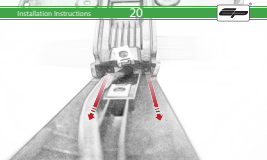

Kit Contents: P1N01-4722

- 1 x Main Bracket
- 1 x Light Bracket
- 2 x M4 x 55mm Button Head Bolt
- 2 x M6 x 45mm Button Head Bolt

Keep cable flat throughout the
tearing.
Do not wire it upside down.

OEM PART