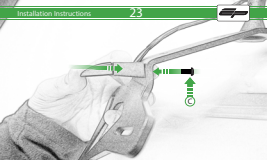

Kit Contents: P1N01-4722

- 1 x Main Bracket
- 1 x Light Bracket
- 2 x M4 x 55mm Button Head Bolt
- 2 x M6 x 45mm Button Head Bolt

Keep cable flat throughout the
tearing.
Do not wire it upside down.

OEM PART