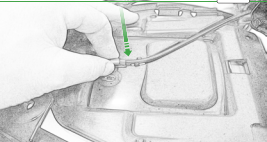

Kit Contents: P1N01-4722

- 1 x Main Bracket
- 1 x Light Bracket
- 2 x M4 x 55mm Button Head Bolt
- 2 x M6 x 45mm Button Head Bolt

Keep cable flat throughout the
tearing.
Do not wire it upside down.

OEM PART