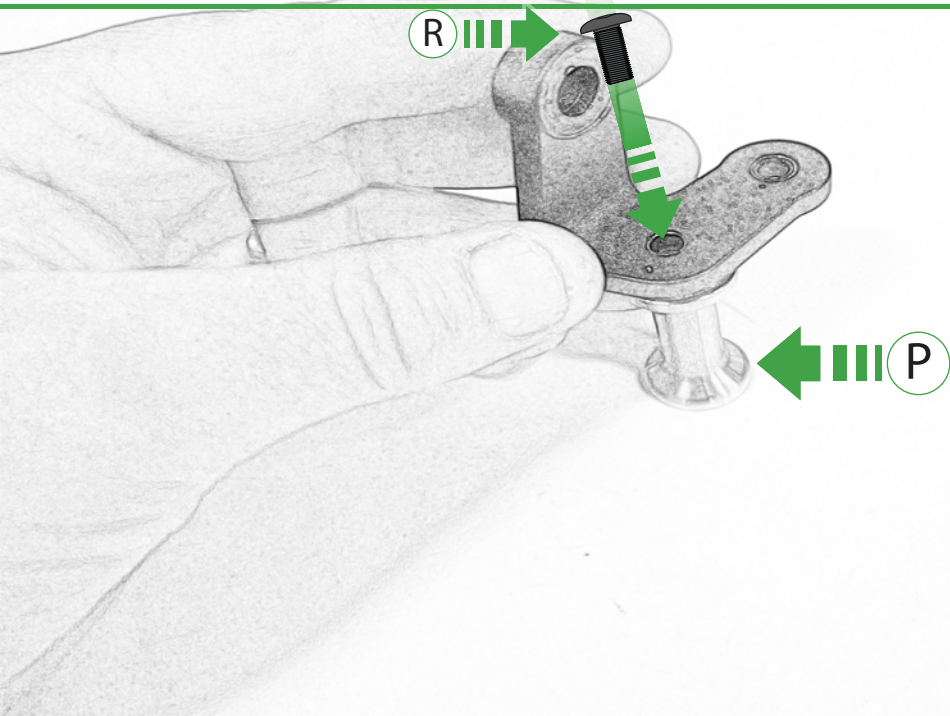

Kit Contents PRN014566-015031

- | | |
|--|---|
| (A) 1 x Main Plate | (L) 2 x M4 x 5mm Black Button Head Bolts |
| (B) 1 x Pivot Plate | (M) 4 x M4 x 10mm Black Button Head Bolts |
| (C) 1 x Sub Mounting Bracket | |
| (D) 2 x M5 x 8mm Black Button Head Bolts | |
| (E) 2 x P-clips (No.1) | |
| (F) 2 x P-clips (No.2) | |
| (G) 2 x P-clips (No.3) | Sub Kit |
| (H) 2 x P-clips (No.4) | (N) 1 x Right Hand Arm |
| (I) 2 x Lobe Screw | (O) 1 x Left Hand Arm |
| (J) 2 x M5 Black Washer | (P) 1 x Spacer |
| (K) 2 x Locking Washer | (Q) 2 x M8 x 45mm Flange Bolt |
| | (R) 2 x M5 x 12mm Black Button Head Bolts |

O

N

Repeat
Both Sides