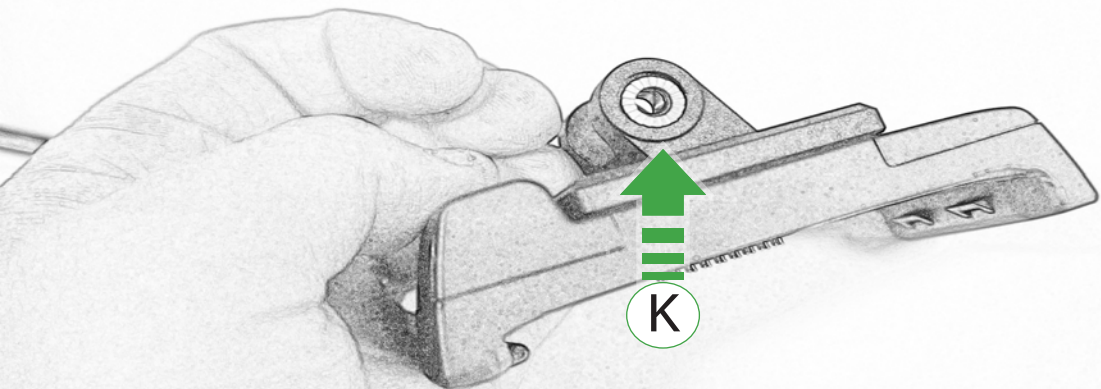

Repeat
Both Sides