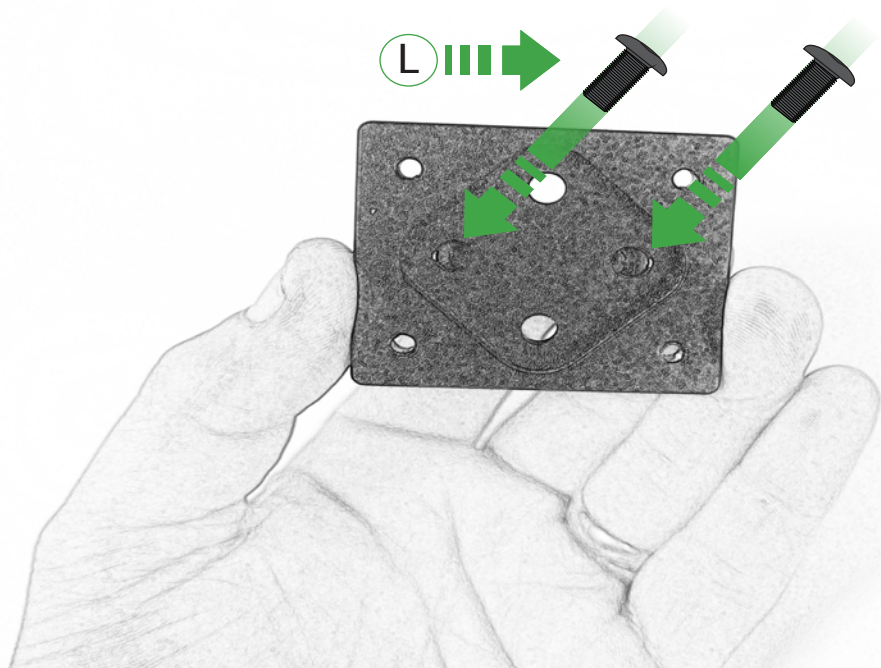

Kit Contents PRN014566-015031

- | | |
|--|---|
| (A) 1 x Main Plate | (L) 2 x M4 x 5mm Black Button Head Bolts |
| (B) 1 x Pivot Plate | (M) 4 x M4 x 10mm Black Button Head Bolts |
| (C) 1 x Sub Mounting Bracket | |
| (D) 2 x M5 x 8mm Black Button Head Bolts | |
| (E) 2 x P-clips (No.1) | |
| (F) 2 x P-clips (No.2) | |
| (G) 2 x P-clips (No.3) | Sub Kit |
| (H) 2 x P-clips (No.4) | (N) 1 x Right Hand Arm |
| (I) 2 x Lobe Screw | (O) 1 x Left Hand Arm |
| (J) 2 x M5 Black Washer | (P) 1 x Spacer |
| (K) 2 x Locking Washer | (Q) 2 x M8 x 45mm Flange Bolt |
| | (R) 2 x M5 x 12mm Black Button Head Bolts |

O

N

Repeat
Both Sides