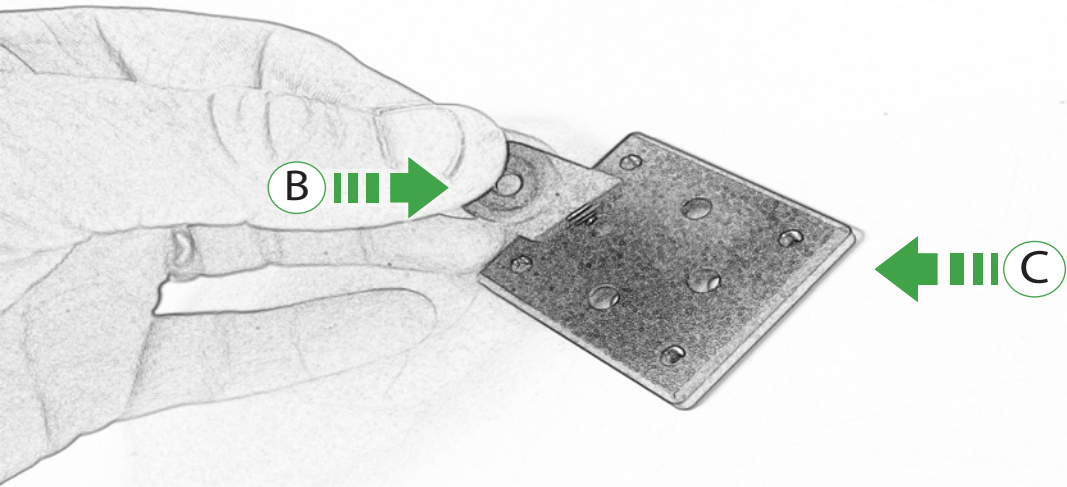

EVOTECH®
P E R F O R M A N C E

www.evotech-performance.com

BMW Garmin Sat Nav Mount

Installation Instructions

Kit Contents PRN014566-015031

- | | |
|--|---|
| (A) 1 x Main Plate | (L) 2 x M4 x 5mm Black Button Head Bolts |
| (B) 1 x Pivot Plate | (M) 4 x M4 x 10mm Black Button Head Bolts |
| (C) 1 x Sub Mounting Bracket | |
| (D) 2 x M5 x 8mm Black Button Head Bolts | |
| (E) 2 x P-clips (No.1) | |
| (F) 2 x P-clips (No.2) | |
| (G) 2 x P-clips (No.3) | Sub Kit |
| (H) 2 x P-clips (No.4) | (N) 1 x Right Hand Arm |
| (I) 2 x Lobe Screw | (O) 1 x Left Hand Arm |
| (J) 2 x M5 Black Washer | (P) 1 x Spacer |
| (K) 2 x Locking Washer | (Q) 2 x M8 x 45mm Flange Bolt |
| | (R) 2 x M5 x 12mm Black Button Head Bolts |

Repeat
Both Sides

EVOTECH®
P E R F O R M A N C E

www.evotech-performance.com