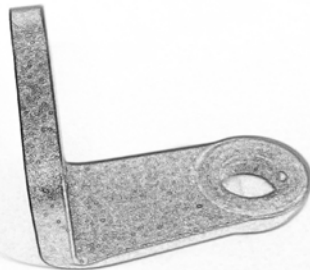

EVOTECH®
P E R F O R M A N C E

www.evotech-performance.com

BMW Garmin Sat Nav Mount

Installation Instructions

Kit Contents PRN014566-015031

- | | |
|--|---|
| (A) 1 x Main Plate | (L) 2 x M4 x 5mm Black Button Head Bolts |
| (B) 1 x Pivot Plate | (M) 4 x M4 x 10mm Black Button Head Bolts |
| (C) 1 x Sub Mounting Bracket | |
| (D) 2 x M5 x 8mm Black Button Head Bolts | |
| (E) 2 x P-clips (No.1) | |
| (F) 2 x P-clips (No.2) | |
| (G) 2 x P-clips (No.3) | Sub Kit |
| (H) 2 x P-clips (No.4) | (N) 1 x Right Hand Arm |
| (I) 2 x Lobe Screw | (O) 1 x Left Hand Arm |
| (J) 2 x M5 Black Washer | (P) 1 x Spacer |
| (K) 2 x Locking Washer | (Q) 2 x M8 x 45mm Flange Bolt |
| | (R) 2 x M5 x 12mm Black Button Head Bolts |