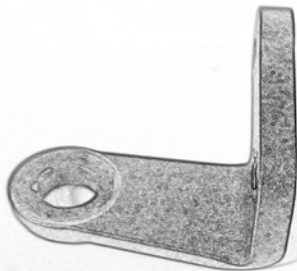

EVOTECH®
P E R F O R M A N C E

www.evotech-performance.com

BMW Garmin Sat Nav Mount

Installation Instructions

Kit Contents PRN014566-015031

- | | |
|--|---|
| (A) 1 x Main Plate | (L) 2 x M4 x 5mm Black Button Head Bolts |
| (B) 1 x Pivot Plate | (M) 4 x M4 x 10mm Black Button Head Bolts |
| (C) 1 x Sub Mounting Bracket | |
| (D) 2 x M5 x 8mm Black Button Head Bolts | |
| (E) 2 x P-clips (No.1) | |
| (F) 2 x P-clips (No.2) | |
| (G) 2 x P-clips (No.3) | Sub Kit |
| (H) 2 x P-clips (No.4) | (N) 1 x Right Hand Arm |
| (I) 2 x Lobe Screw | (O) 1 x Left Hand Arm |
| (J) 2 x M5 Black Washer | (P) 1 x Spacer |
| (K) 2 x Locking Washer | (Q) 2 x M8 x 45mm Flange Bolt |
| | (R) 2 x M5 x 12mm Black Button Head Bolts |