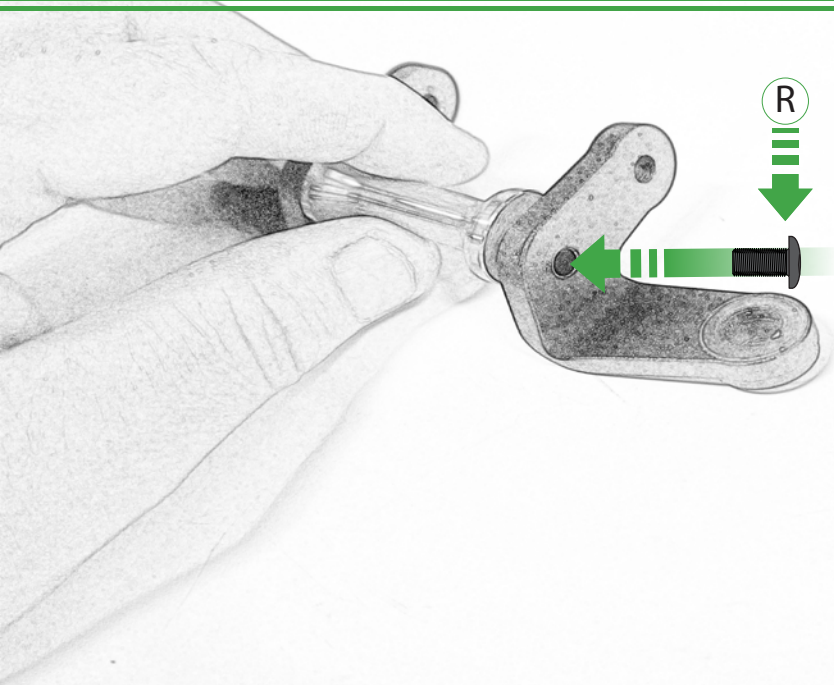

EVOTECH®
P E R F O R M A N C E

www.evotech-performance.com

BMW Garmin Sat Nav Mount

Installation Instructions

Kit Contents PRN014566-015031

- | | |
|--|---|
| (A) 1 x Main Plate | (L) 2 x M4 x 5mm Black Button Head Bolts |
| (B) 1 x Pivot Plate | (M) 4 x M4 x 10mm Black Button Head Bolts |
| (C) 1 x Sub Mounting Bracket | |
| (D) 2 x M5 x 8mm Black Button Head Bolts | |
| (E) 2 x P-clips (No.1) | |
| (F) 2 x P-clips (No.2) | |
| (G) 2 x P-clips (No.3) | Sub Kit |
| (H) 2 x P-clips (No.4) | (N) 1 x Right Hand Arm |
| (I) 2 x Lobe Screw | (O) 1 x Left Hand Arm |
| (J) 2 x M5 Black Washer | (P) 1 x Spacer |
| (K) 2 x Locking Washer | (Q) 2 x M8 x 45mm Flange Bolt |
| | (R) 2 x M5 x 12mm Black Button Head Bolts |