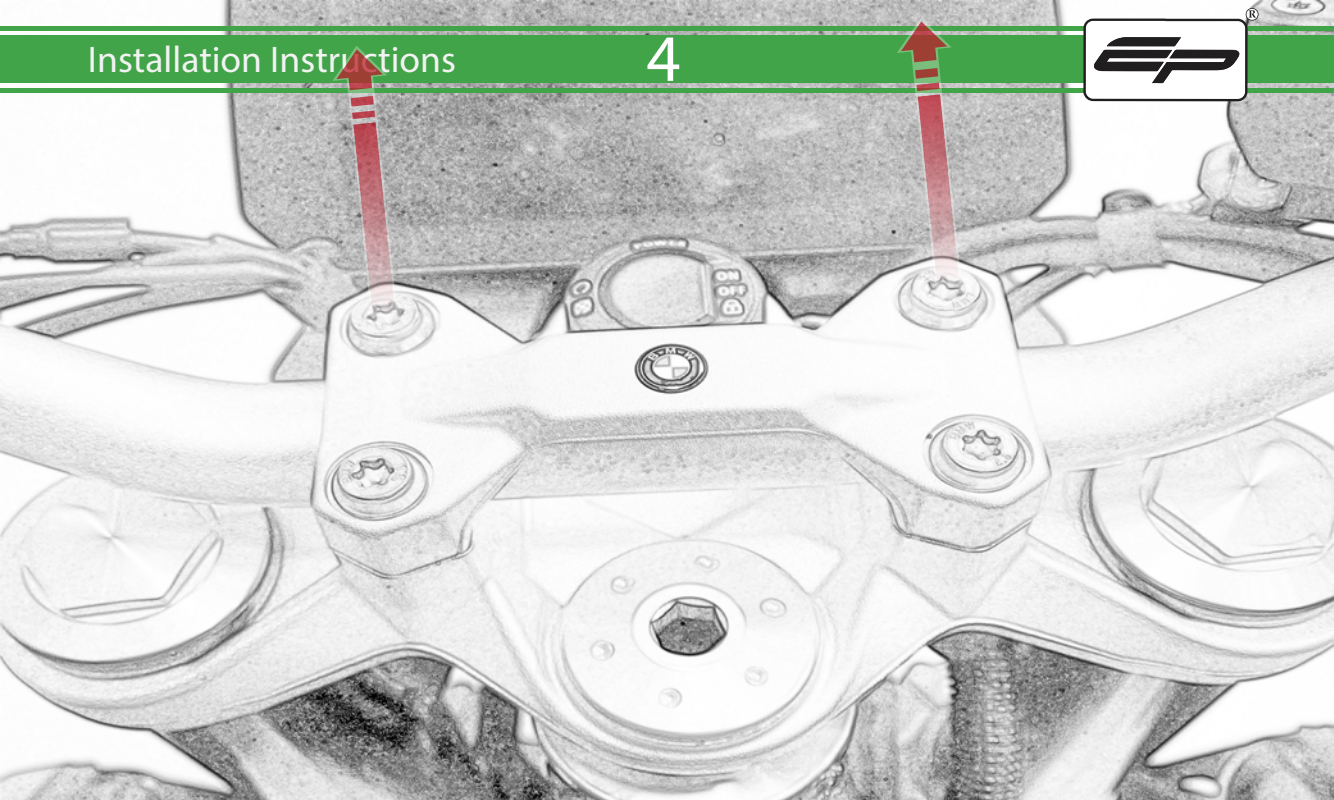

EVOTECH®
P E R F O R M A N C E

www.evotech-performance.com

BMW Garmin Sat Nav Mount

Installation Instructions

Kit Contents PRN014566-015031

- | | |
|--|---|
| (A) 1 x Main Plate | (L) 2 x M4 x 5mm Black Button Head Bolts |
| (B) 1 x Pivot Plate | (M) 4 x M4 x 10mm Black Button Head Bolts |
| (C) 1 x Sub Mounting Bracket | |
| (D) 2 x M5 x 8mm Black Button Head Bolts | |
| (E) 2 x P-clips (No.1) | |
| (F) 2 x P-clips (No.2) | |
| (G) 2 x P-clips (No.3) | Sub Kit |
| (H) 2 x P-clips (No.4) | (N) 1 x Right Hand Arm |
| (I) 2 x Lobe Screw | (O) 1 x Left Hand Arm |
| (J) 2 x M5 Black Washer | (P) 1 x Spacer |
| (K) 2 x Locking Washer | (Q) 2 x M8 x 45mm Flange Bolt |
| | (R) 2 x M5 x 12mm Black Button Head Bolts |