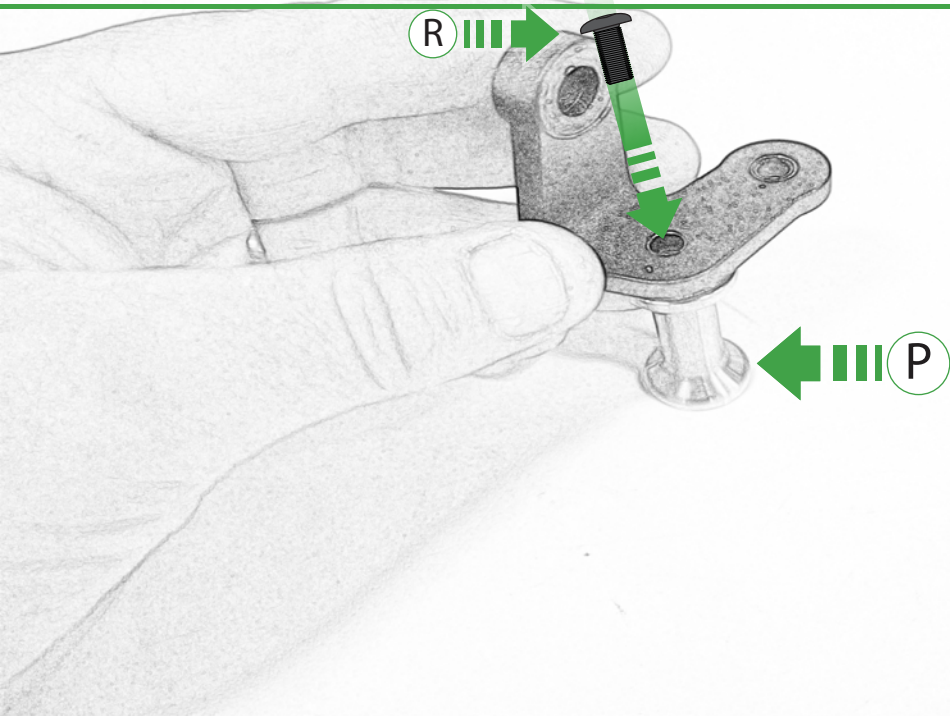

EVOTECH®
P E R F O R M A N C E

www.evotech-performance.com

BMW Garmin Sat Nav Mount

Installation Instructions

Kit Contents PRN014566-015031

- | | |
|--|---|
| (A) 1 x Main Plate | (L) 2 x M4 x 5mm Black Button Head Bolts |
| (B) 1 x Pivot Plate | (M) 4 x M4 x 10mm Black Button Head Bolts |
| (C) 1 x Sub Mounting Bracket | |
| (D) 2 x M5 x 8mm Black Button Head Bolts | |
| (E) 2 x P-clips (No.1) | |
| (F) 2 x P-clips (No.2) | |
| (G) 2 x P-clips (No.3) | Sub Kit |
| (H) 2 x P-clips (No.4) | (N) 1 x Right Hand Arm |
| (I) 2 x Lobe Screw | (O) 1 x Left Hand Arm |
| (J) 2 x M5 Black Washer | (P) 1 x Spacer |
| (K) 2 x Locking Washer | (Q) 2 x M8 x 45mm Flange Bolt |
| | (R) 2 x M5 x 12mm Black Button Head Bolts |

Repeat
Both Sides

EVOTECH®
P E R F O R M A N C E

www.evotech-performance.com