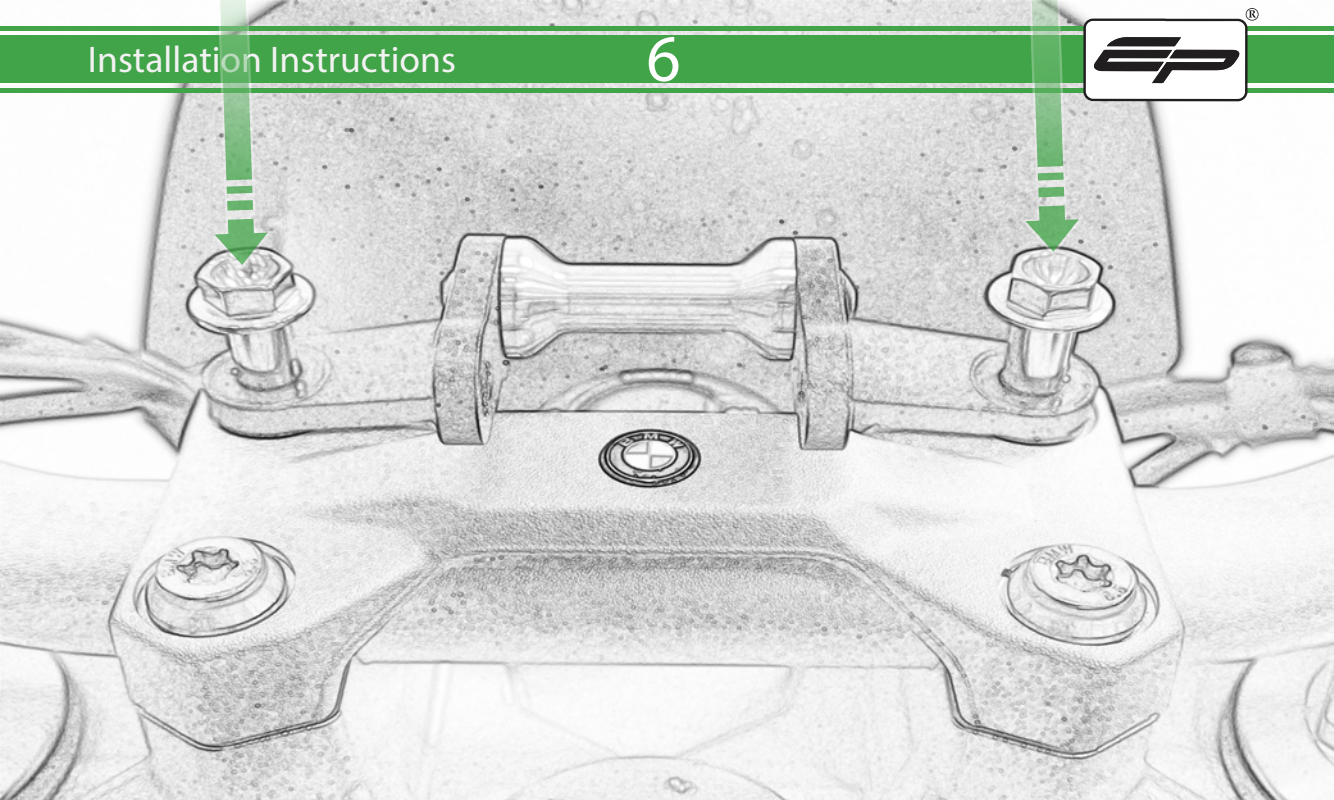

EVOTECH®
P E R F O R M A N C E

www.evotech-performance.com

BMW Garmin Sat Nav Mount

Installation Instructions

Kit Contents PRN014566-015031

- | | |
|--|---|
| (A) 1 x Main Plate | (L) 2 x M4 x 5mm Black Button Head Bolts |
| (B) 1 x Pivot Plate | (M) 4 x M4 x 10mm Black Button Head Bolts |
| (C) 1 x Sub Mounting Bracket | |
| (D) 2 x M5 x 8mm Black Button Head Bolts | |
| (E) 2 x P-clips (No.1) | |
| (F) 2 x P-clips (No.2) | |
| (G) 2 x P-clips (No.3) | Sub Kit |
| (H) 2 x P-clips (No.4) | (N) 1 x Right Hand Arm |
| (I) 2 x Lobe Screw | (O) 1 x Left Hand Arm |
| (J) 2 x M5 Black Washer | (P) 1 x Spacer |
| (K) 2 x Locking Washer | (Q) 2 x M8 x 45mm Flange Bolt |
| | (R) 2 x M5 x 12mm Black Button Head Bolts |