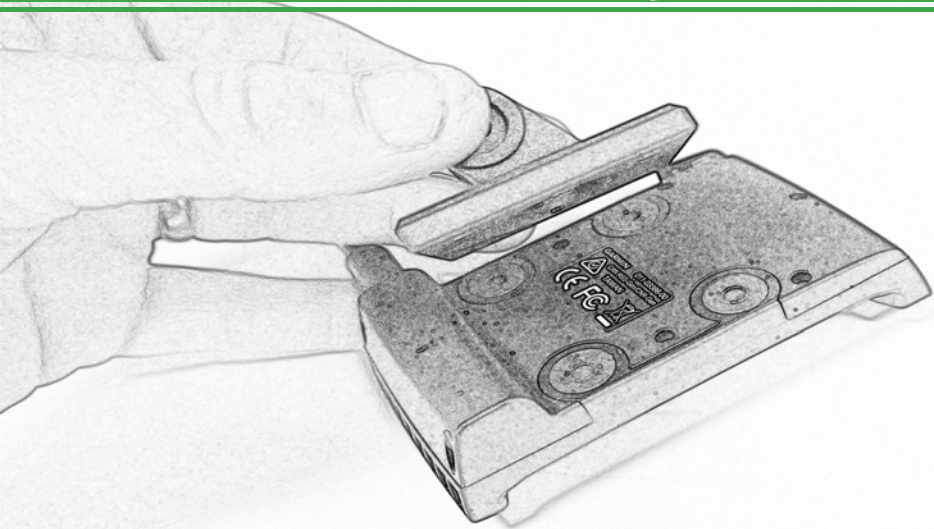

EVOTECH®
P E R F O R M A N C E

www.evotech-performance.com

BMW Garmin Sat Nav Mount

Installation Instructions

Kit Contents PRN014566-015031

- | | |
|--|---|
| (A) 1 x Main Plate | (L) 2 x M4 x 5mm Black Button Head Bolts |
| (B) 1 x Pivot Plate | (M) 4 x M4 x 10mm Black Button Head Bolts |
| (C) 1 x Sub Mounting Bracket | |
| (D) 2 x M5 x 8mm Black Button Head Bolts | |
| (E) 2 x P-clips (No.1) | |
| (F) 2 x P-clips (No.2) | |
| (G) 2 x P-clips (No.3) | Sub Kit |
| (H) 2 x P-clips (No.4) | (N) 1 x Right Hand Arm |
| (I) 2 x Lobe Screw | (O) 1 x Left Hand Arm |
| (J) 2 x M5 Black Washer | (P) 1 x Spacer |
| (K) 2 x Locking Washer | (Q) 2 x M8 x 45mm Flange Bolt |
| | (R) 2 x M5 x 12mm Black Button Head Bolts |