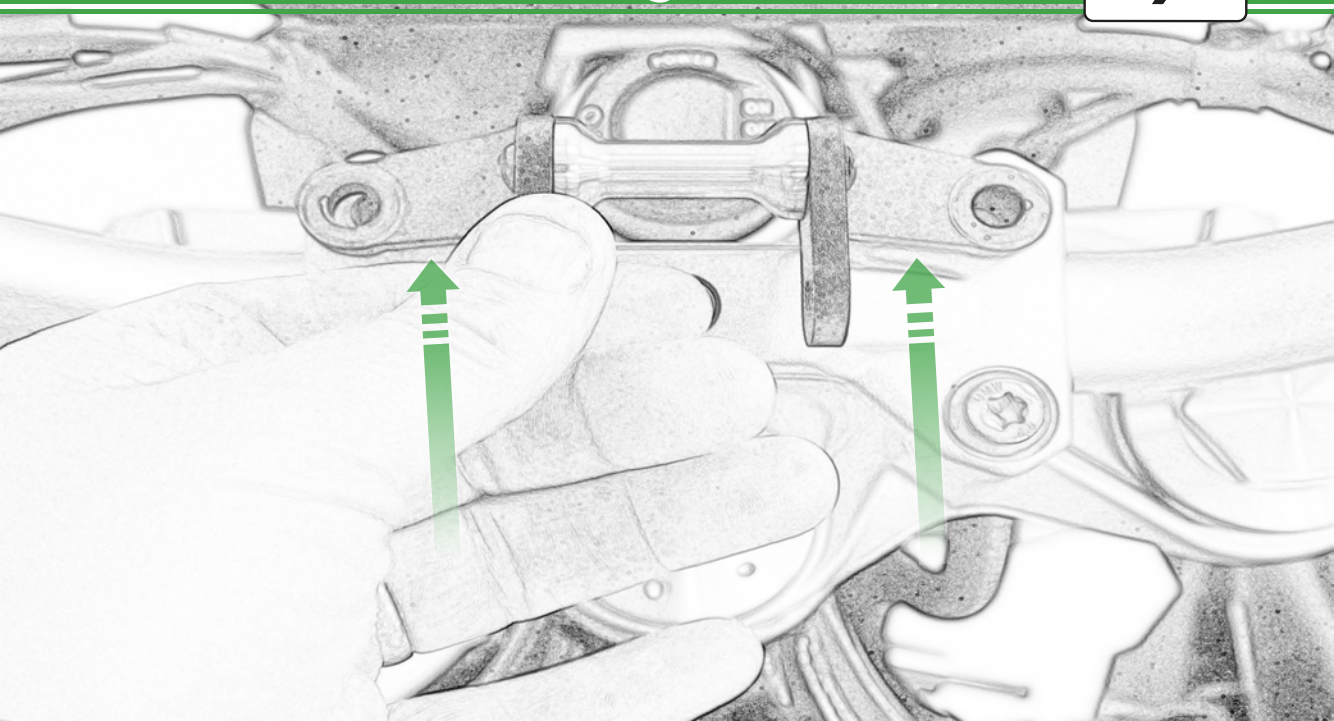

EVOTECH®
P E R F O R M A N C E

www.evotech-performance.com

BMW Garmin Sat Nav Mount

Installation Instructions

Kit Contents PRN014566-015031

- | | |
|--|---|
| (A) 1 x Main Plate | (L) 2 x M4 x 5mm Black Button Head Bolts |
| (B) 1 x Pivot Plate | (M) 4 x M4 x 10mm Black Button Head Bolts |
| (C) 1 x Sub Mounting Bracket | |
| (D) 2 x M5 x 8mm Black Button Head Bolts | |
| (E) 2 x P-clips (No.1) | |
| (F) 2 x P-clips (No.2) | |
| (G) 2 x P-clips (No.3) | Sub Kit |
| (H) 2 x P-clips (No.4) | (N) 1 x Right Hand Arm |
| (I) 2 x Lobe Screw | (O) 1 x Left Hand Arm |
| (J) 2 x M5 Black Washer | (P) 1 x Spacer |
| (K) 2 x Locking Washer | (Q) 2 x M8 x 45mm Flange Bolt |
| | (R) 2 x M5 x 12mm Black Button Head Bolts |