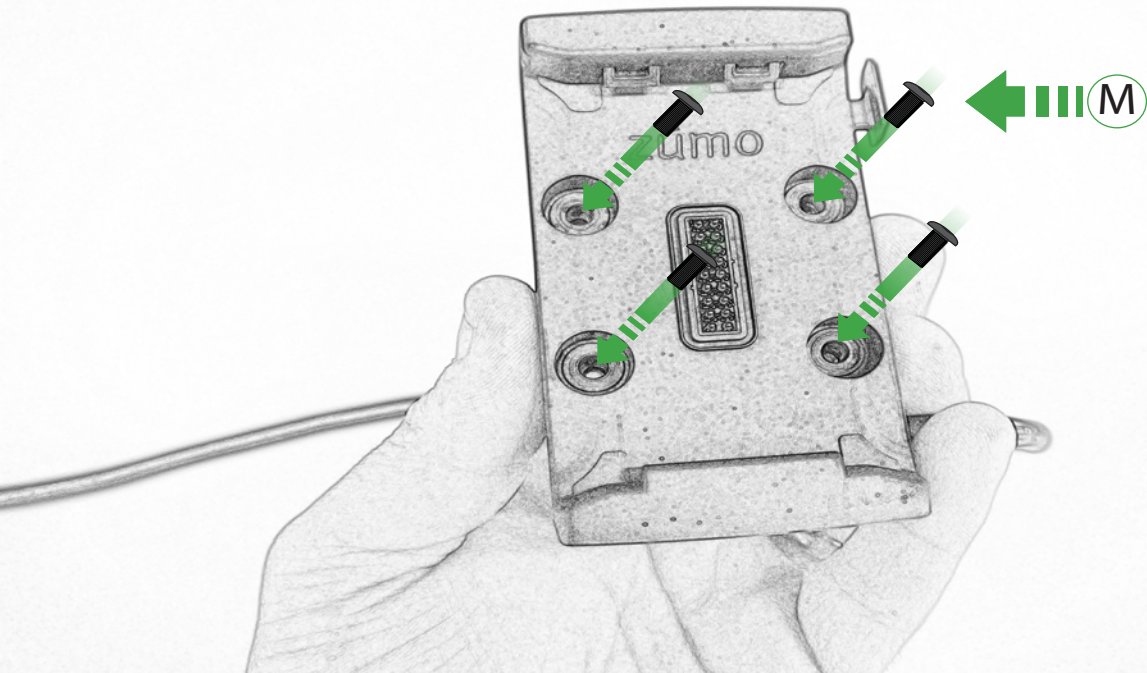

EVOTECH®
P E R F O R M A N C E

www.evotech-performance.com

BMW Garmin Sat Nav Mount

Installation Instructions

Kit Contents PRN014566-015031

- | | |
|--|---|
| (A) 1 x Main Plate | (L) 2 x M4 x 5mm Black Button Head Bolts |
| (B) 1 x Pivot Plate | (M) 4 x M4 x 10mm Black Button Head Bolts |
| (C) 1 x Sub Mounting Bracket | |
| (D) 2 x M5 x 8mm Black Button Head Bolts | |
| (E) 2 x P-clips (No.1) | |
| (F) 2 x P-clips (No.2) | |
| (G) 2 x P-clips (No.3) | Sub Kit |
| (H) 2 x P-clips (No.4) | (N) 1 x Right Hand Arm |
| (I) 2 x Lobe Screw | (O) 1 x Left Hand Arm |
| (J) 2 x M5 Black Washer | (P) 1 x Spacer |
| (K) 2 x Locking Washer | (Q) 2 x M8 x 45mm Flange Bolt |
| | (R) 2 x M5 x 12mm Black Button Head Bolts |

Repeat
Both Sides

EVOTECH®
P E R F O R M A N C E

www.evotech-performance.com