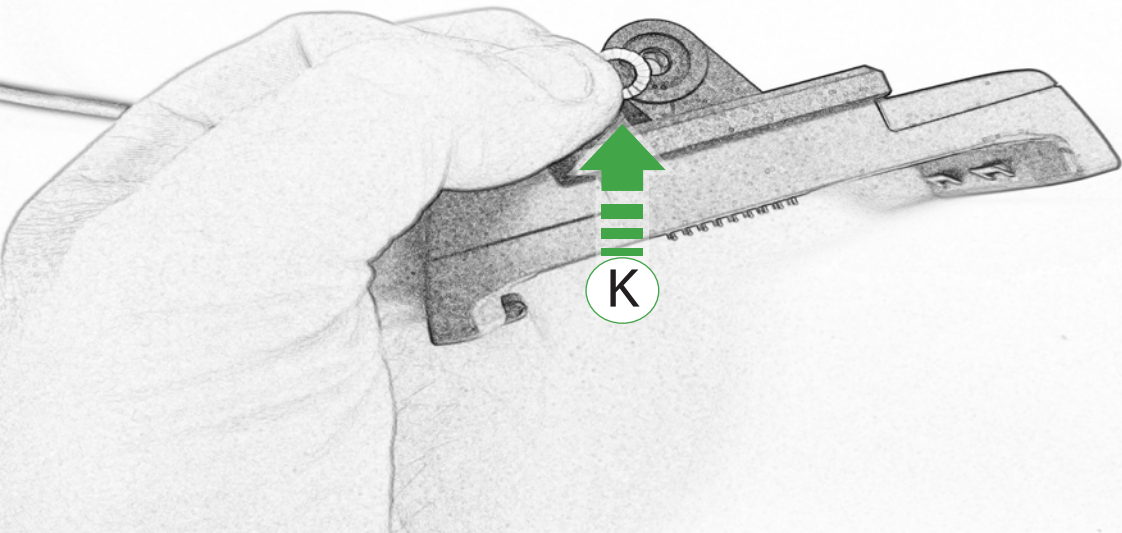

EVOTECH®
P E R F O R M A N C E

www.evotech-performance.com

BMW Garmin Sat Nav Mount

Installation Instructions

Kit Contents PRN014566-015031

- | | |
|--|---|
| (A) 1 x Main Plate | (L) 2 x M4 x 5mm Black Button Head Bolts |
| (B) 1 x Pivot Plate | (M) 4 x M4 x 10mm Black Button Head Bolts |
| (C) 1 x Sub Mounting Bracket | |
| (D) 2 x M5 x 8mm Black Button Head Bolts | |
| (E) 2 x P-clips (No.1) | |
| (F) 2 x P-clips (No.2) | |
| (G) 2 x P-clips (No.3) | Sub Kit |
| (H) 2 x P-clips (No.4) | (N) 1 x Right Hand Arm |
| (I) 2 x Lobe Screw | (O) 1 x Left Hand Arm |
| (J) 2 x M5 Black Washer | (P) 1 x Spacer |
| (K) 2 x Locking Washer | (Q) 2 x M8 x 45mm Flange Bolt |
| | (R) 2 x M5 x 12mm Black Button Head Bolts |