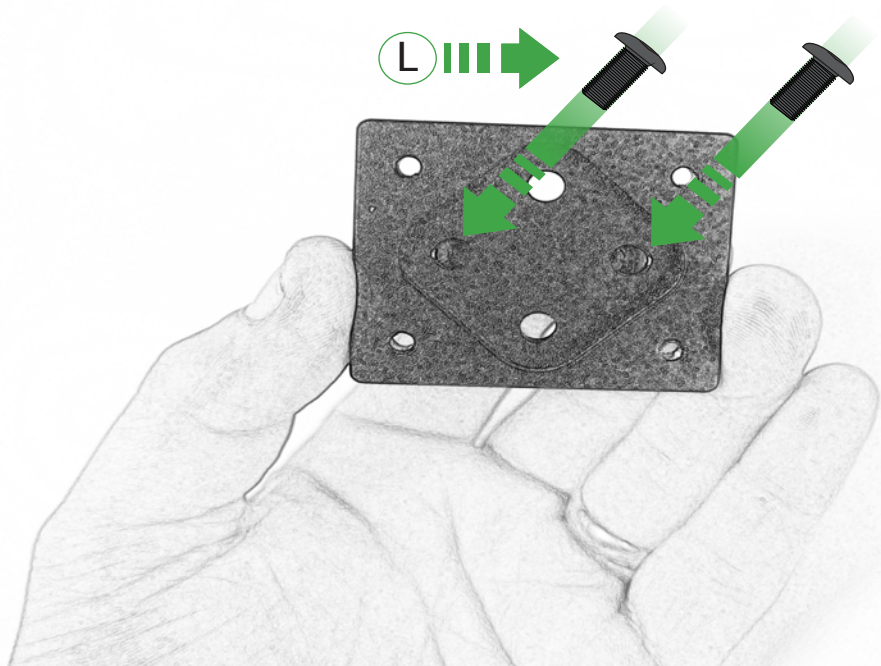

EVOTECH®
P E R F O R M A N C E

www.evotech-performance.com

BMW Garmin Sat Nav Mount

Installation Instructions

Kit Contents PRN014566-015031

- | | |
|--|---|
| (A) 1 x Main Plate | (L) 2 x M4 x 5mm Black Button Head Bolts |
| (B) 1 x Pivot Plate | (M) 4 x M4 x 10mm Black Button Head Bolts |
| (C) 1 x Sub Mounting Bracket | |
| (D) 2 x M5 x 8mm Black Button Head Bolts | |
| (E) 2 x P-clips (No.1) | |
| (F) 2 x P-clips (No.2) | |
| (G) 2 x P-clips (No.3) | Sub Kit |
| (H) 2 x P-clips (No.4) | (N) 1 x Right Hand Arm |
| (I) 2 x Lobe Screw | (O) 1 x Left Hand Arm |
| (J) 2 x M5 Black Washer | (P) 1 x Spacer |
| (K) 2 x Locking Washer | (Q) 2 x M8 x 45mm Flange Bolt |
| | (R) 2 x M5 x 12mm Black Button Head Bolts |

Repeat
Both Sides

EVOTECH®
P E R F O R M A N C E

www.evotech-performance.com