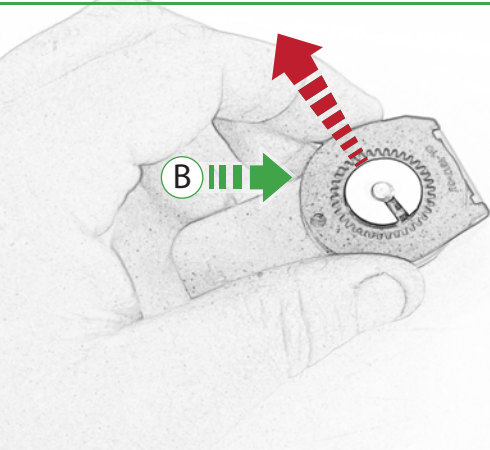

**EVOTECH**<sup>®</sup>  
P E R F O R M A N C E

Triumph Tiger 1200  
Quad Lock Sat Nav Mount

Installation Instructions

## Kit Contents PRN014441-014503

- (A) 1 x Main Plate
- (B) 1 x Quad Lock Mounting Bracket
- (C) 1 x Quad Lock Sub Mounting Bracket
- (D) 2 x M4 x 5mm Black Button Head Bolts
- (E) 2 x P-clips (No.1)
- (F) 2 x P-clips (No.2)
- (G) 2 x P-clips (No.3)
- (H) 2 x P-clips (No.4)
- (I) 3 x M5 x 12mm Black Button head Bolts