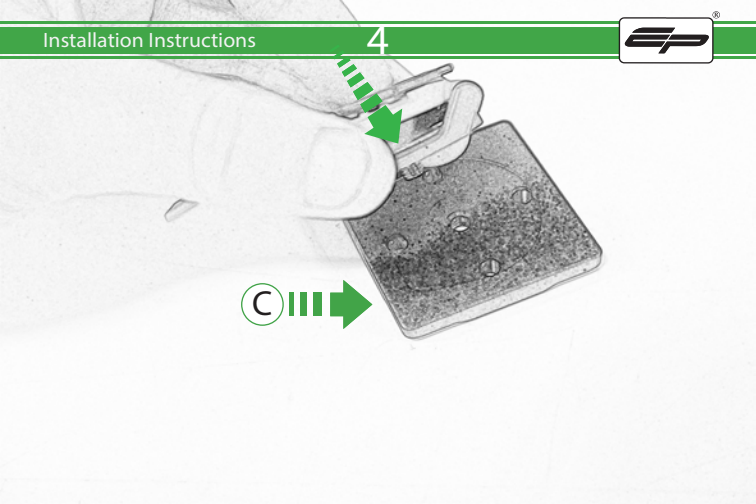

**EVOTECH**<sup>®</sup>  
P E R F O R M A N C E

Triumph Tiger 1200  
Quad Lock Sat Nav Mount

Installation Instructions

## Kit Contents PRN014441-014503

- (A) 1 x Main Plate
- (B) 1 x Quad Lock Mounting Bracket
- (C) 1 x Quad Lock Sub Mounting Bracket
- (D) 2 x M4 x 5mm Black Button Head Bolts
- (E) 2 x P-clips (No.1)
- (F) 2 x P-clips (No.2)
- (G) 2 x P-clips (No.3)
- (H) 2 x P-clips (No.4)
- (I) 3 x M5 x 12mm Black Button head Bolts