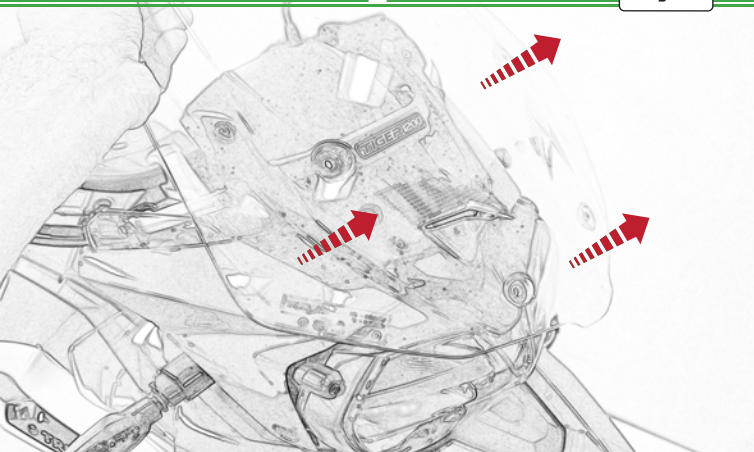

**EVOTECH**<sup>®</sup>  
P E R F O R M A N C E

Triumph Tiger 1200  
Quad Lock Sat Nav Mount

Installation Instructions

## Kit Contents PRN014441-014503

- (A) 1 x Main Plate
- (B) 1 x Quad Lock Mounting Bracket
- (C) 1 x Quad Lock Sub Mounting Bracket
- (D) 2 x M4 x 5mm Black Button Head Bolts
- (E) 2 x P-clips (No.1)
- (F) 2 x P-clips (No.2)
- (G) 2 x P-clips (No.3)
- (H) 2 x P-clips (No.4)
- (I) 3 x M5 x 12mm Black Button head Bolts