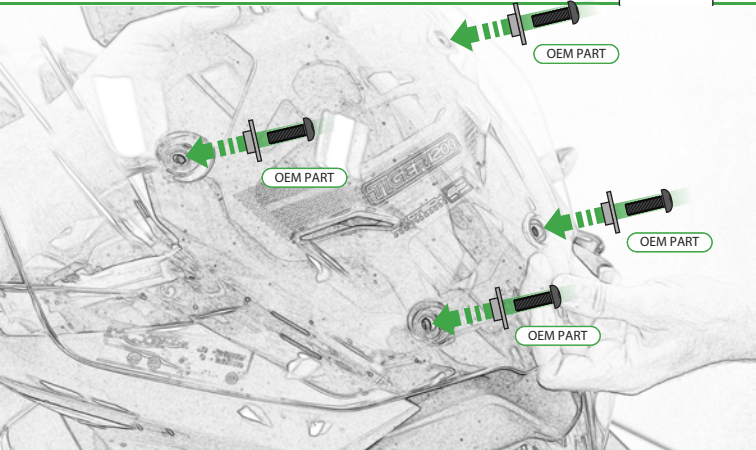

## Kit Contents PRN014441-014503

- (A) 1 x Main Plate
- (B) 1 x Quad Lock Mounting Bracket
- (C) 1 x Quad Lock Sub Mounting Bracket
- (D) 2 x M4 x 5mm Black Button Head Bolts
- (E) 2 x P-clips (No.1)
- (F) 2 x P-clips (No.2)
- (G) 2 x P-clips (No.3)
- (H) 2 x P-clips (No.4)
- (I) 3 x M5 x 12mm Black Button head Bolts

Caution

Locate Item In  
Recess

OEM PART

OEM PART

OEM PART

OEM PART

**EVOTECH**®  
P E R F O R M A N C E

[www.evotech-performance.com](http://www.evotech-performance.com)