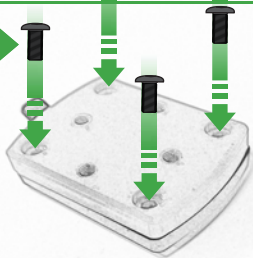

EVOTECH[®]
P E R F O R M A N C E

Triumph Tiger 800
Ultimate Addons Sat Nav Mount

Installation Instructions

Kit Contents PRN014503-014507

- (A) 1 x Main Plate
- (B) 1 x Ultimate Addons Mounting Bracket
- (C) 1 x Ultimate Addons Sub Mounting Bracket
- (D) 2 x M4 x 5mm Black Button Head Bolts
- (E) 2 x P-clips (No.1)
- (F) 2 x P-clips (No.2)
- (G) 2 x P-clips (No.3)
- (H) 2 x P-clips (No.4)
- (I) 2 x M5 x 25mm Black Button head Bolts
- (J) 2 x Nylon Washers
- (K) 3 x M5 x 12mm Black Button head Bolts
- (L) 4 x M3 x 12mm Black Screws