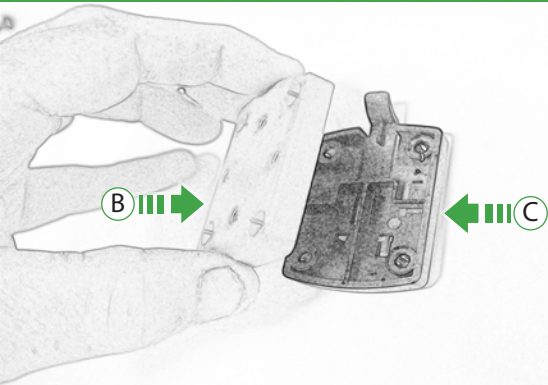

EVOTECH[®]
P E R F O R M A N C E

Triumph Tiger 800
Ultimate Addons Sat Nav Mount

Installation Instructions

Kit Contents PRN014503-014507

- (A) 1 x Main Plate
- (B) 1 x Ultimate Addons Mounting Bracket
- (C) 1 x Ultimate Addons Sub Mounting Bracket
- (D) 2 x M4 x 5mm Black Button Head Bolts
- (E) 2 x P-clips (No.1)
- (F) 2 x P-clips (No.2)
- (G) 2 x P-clips (No.3)
- (H) 2 x P-clips (No.4)
- (I) 2 x M5 x 25mm Black Button head Bolts
- (J) 2 x Nylon Washers
- (K) 3 x M5 x 12mm Black Button head Bolts
- (L) 4 x M3 x 12mm Black Screws