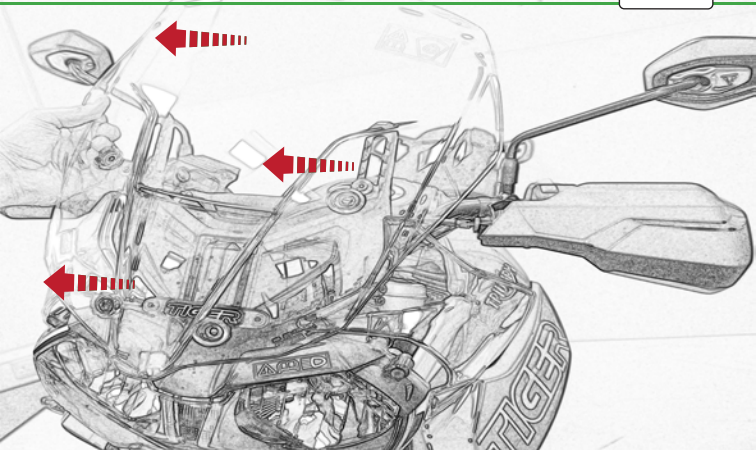

EVOTECH[®]
P E R F O R M A N C E

Triumph Tiger 800
Ultimate Addons Sat Nav Mount

Installation Instructions

Kit Contents PRN014503-014507

- (A) 1 x Main Plate
- (B) 1 x Ultimate Addons Mounting Bracket
- (C) 1 x Ultimate Addons Sub Mounting Bracket
- (D) 2 x M4 x 5mm Black Button Head Bolts
- (E) 2 x P-clips (No.1)
- (F) 2 x P-clips (No.2)
- (G) 2 x P-clips (No.3)
- (H) 2 x P-clips (No.4)
- (I) 2 x M5 x 25mm Black Button head Bolts
- (J) 2 x Nylon Washers
- (K) 3 x M5 x 12mm Black Button head Bolts
- (L) 4 x M3 x 12mm Black Screws