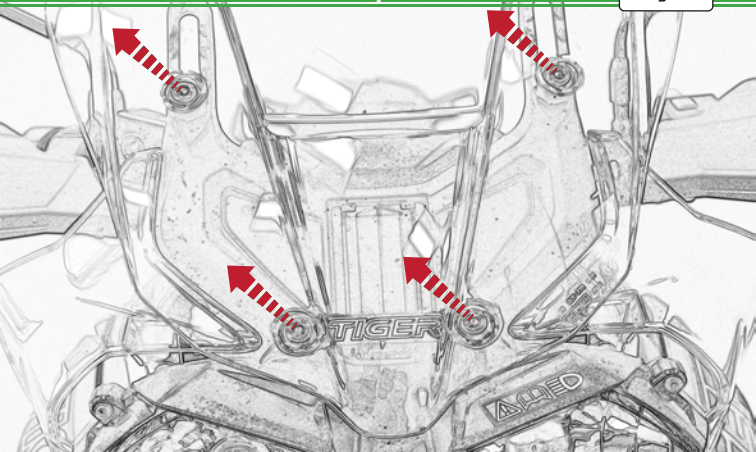

EVOTECH[®]
P E R F O R M A N C E

Triumph Tiger 800
Ultimate Addons Sat Nav Mount

Installation Instructions

Kit Contents PRN014503-014507

- (A) 1 x Main Plate
- (B) 1 x Ultimate Addons Mounting Bracket
- (C) 1 x Ultimate Addons Sub Mounting Bracket
- (D) 2 x M4 x 5mm Black Button Head Bolts
- (E) 2 x P-clips (No.1)
- (F) 2 x P-clips (No.2)
- (G) 2 x P-clips (No.3)
- (H) 2 x P-clips (No.4)
- (I) 2 x M5 x 25mm Black Button head Bolts
- (J) 2 x Nylon Washers
- (K) 3 x M5 x 12mm Black Button head Bolts
- (L) 4 x M3 x 12mm Black Screws