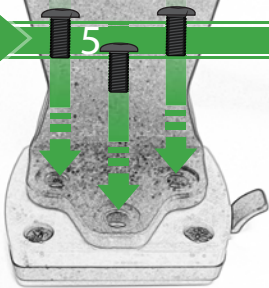

EVOTECH[®]
P E R F O R M A N C E

Triumph Tiger 800
Ultimate Addons Sat Nav Mount

Installation Instructions

Kit Contents PRN014503-014507

- (A) 1 x Main Plate
- (B) 1 x Ultimate Addons Mounting Bracket
- (C) 1 x Ultimate Addons Sub Mounting Bracket
- (D) 2 x M4 x 5mm Black Button Head Bolts
- (E) 2 x P-clips (No.1)
- (F) 2 x P-clips (No.2)
- (G) 2 x P-clips (No.3)
- (H) 2 x P-clips (No.4)
- (I) 2 x M5 x 25mm Black Button head Bolts
- (J) 2 x Nylon Washers
- (K) 3 x M5 x 12mm Black Button head Bolts
- (L) 4 x M3 x 12mm Black Screws