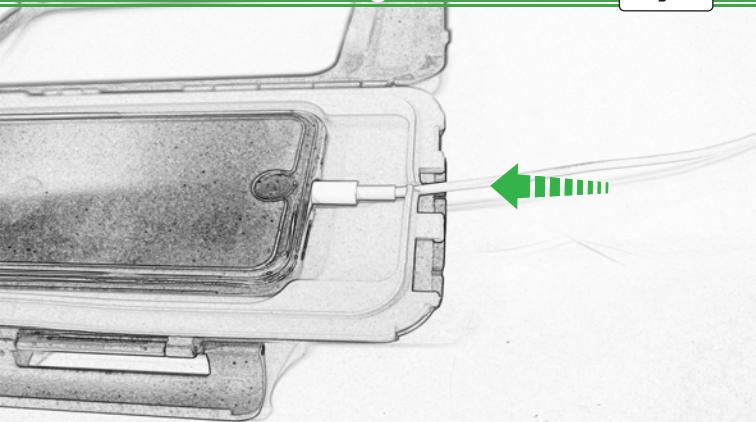

EVOTECH[®]
P E R F O R M A N C E

Triumph Tiger 800
Ultimate Addons Sat Nav Mount

Installation Instructions

Kit Contents PRN014503-014507

- (A) 1 x Main Plate
- (B) 1 x Ultimate Addons Mounting Bracket
- (C) 1 x Ultimate Addons Sub Mounting Bracket
- (D) 2 x M4 x 5mm Black Button Head Bolts
- (E) 2 x P-clips (No.1)
- (F) 2 x P-clips (No.2)
- (G) 2 x P-clips (No.3)
- (H) 2 x P-clips (No.4)
- (I) 2 x M5 x 25mm Black Button head Bolts
- (J) 2 x Nylon Washers
- (K) 3 x M5 x 12mm Black Button head Bolts
- (L) 4 x M3 x 12mm Black Screws