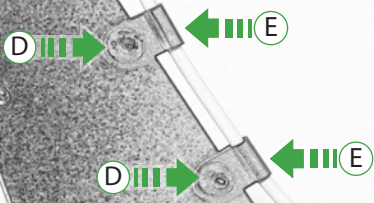

EVOTECH®
P E R F O R M A N C E

Triumph Tiger 800
Quad Lock Sat Nav Mount

Installation Instructions

Kit Contents PRN014441-014503

- (A) 1 x Main Plate
- (B) 1 x Quad Lock Mounting Bracket
- (C) 1 x Quad Lock Sub Mounting Bracket
- (D) 2 x M4 x 5mm Black Button Head Bolts
- (E) 2 x P-clips (No.1)
- (F) 2 x P-clips (No.2)
- (G) 2 x P-clips (No.3)
- (H) 2 x P-clips (No.4)
- (I) 2 x M5 x 25mm Black Button head Bolts
- (J) 2 x Nylon Washers
- (K) 3 x M5 x 12mm Black Button head Bolts