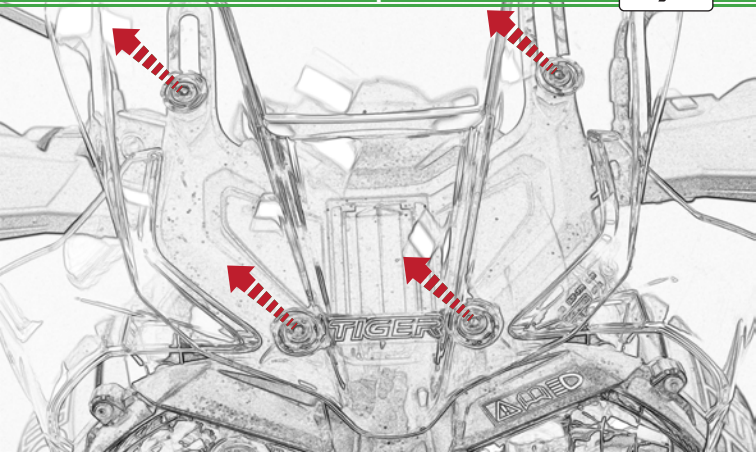

EVOTECH®
P E R F O R M A N C E

Triumph Tiger 800
Quad Lock Sat Nav Mount

Installation Instructions

Kit Contents PRN014441-014503

- (A) 1 x Main Plate
- (B) 1 x Quad Lock Mounting Bracket
- (C) 1 x Quad Lock Sub Mounting Bracket
- (D) 2 x M4 x 5mm Black Button Head Bolts
- (E) 2 x P-clips (No.1)
- (F) 2 x P-clips (No.2)
- (G) 2 x P-clips (No.3)
- (H) 2 x P-clips (No.4)
- (I) 2 x M5 x 25mm Black Button head Bolts
- (J) 2 x Nylon Washers
- (K) 3 x M5 x 12mm Black Button head Bolts