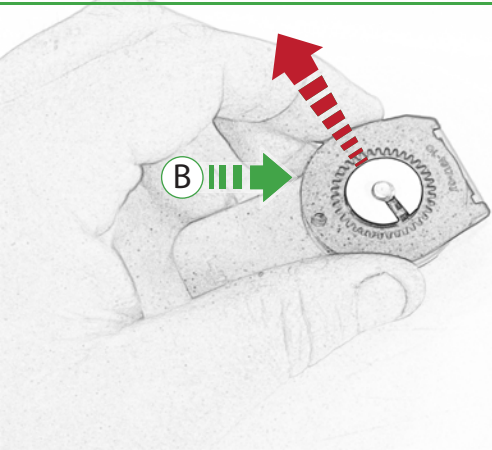

EVOTECH®
P E R F O R M A N C E

Triumph Tiger 800
Quad Lock Sat Nav Mount

Installation Instructions

Kit Contents PRN014441-014503

- (A) 1 x Main Plate
- (B) 1 x Quad Lock Mounting Bracket
- (C) 1 x Quad Lock Sub Mounting Bracket
- (D) 2 x M4 x 5mm Black Button Head Bolts
- (E) 2 x P-clips (No.1)
- (F) 2 x P-clips (No.2)
- (G) 2 x P-clips (No.3)
- (H) 2 x P-clips (No.4)
- (I) 2 x M5 x 25mm Black Button head Bolts
- (J) 2 x Nylon Washers
- (K) 3 x M5 x 12mm Black Button head Bolts