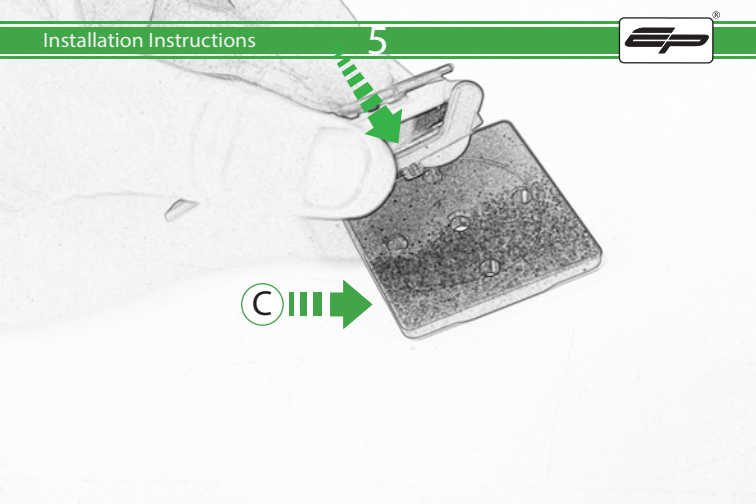

EVOTECH®
P E R F O R M A N C E

Triumph Tiger 800
Quad Lock Sat Nav Mount

Installation Instructions

Kit Contents PRN014441-014503

- (A) 1 x Main Plate
- (B) 1 x Quad Lock Mounting Bracket
- (C) 1 x Quad Lock Sub Mounting Bracket
- (D) 2 x M4 x 5mm Black Button Head Bolts
- (E) 2 x P-clips (No.1)
- (F) 2 x P-clips (No.2)
- (G) 2 x P-clips (No.3)
- (H) 2 x P-clips (No.4)
- (I) 2 x M5 x 25mm Black Button head Bolts
- (J) 2 x Nylon Washers
- (K) 3 x M5 x 12mm Black Button head Bolts