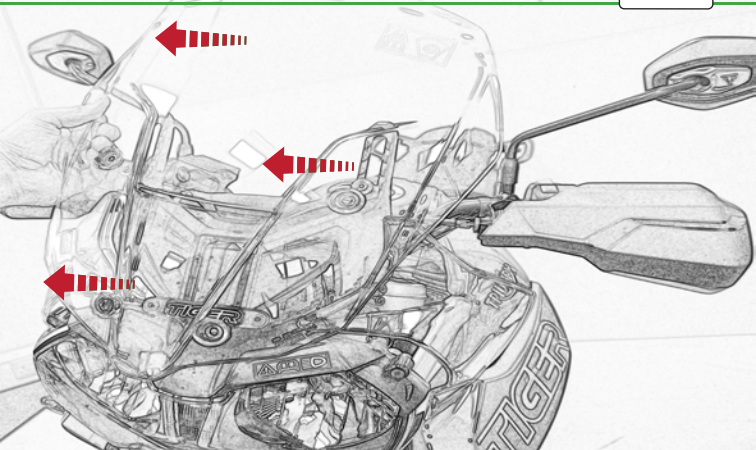

EVOTECH®
P E R F O R M A N C E

Triumph Tiger 800
Quad Lock Sat Nav Mount

Installation Instructions

Kit Contents PRN014441-014503

- (A) 1 x Main Plate
- (B) 1 x Quad Lock Mounting Bracket
- (C) 1 x Quad Lock Sub Mounting Bracket
- (D) 2 x M4 x 5mm Black Button Head Bolts
- (E) 2 x P-clips (No.1)
- (F) 2 x P-clips (No.2)
- (G) 2 x P-clips (No.3)
- (H) 2 x P-clips (No.4)
- (I) 2 x M5 x 25mm Black Button head Bolts
- (J) 2 x Nylon Washers
- (K) 3 x M5 x 12mm Black Button head Bolts