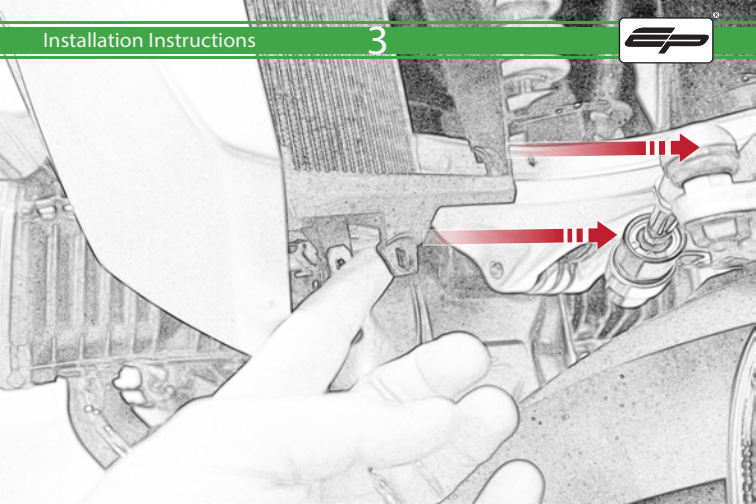

EVOTECH®
P E R F O R M A N C E

BMW R 1200 / 1250 GS
Radiator Guard

Installation Instructions

Kit Contents PRN014402

- Ⓐ 1 x Left Hand Radiator Guard
- Ⓑ 1 x Right Hand Radiator Guard (Logo Version)

Repeat Process
For Left Hand Side

ESSENTIAL CHECKS

It is recommended that periodic inspections are made to ensure that dirt and debris have not become trapped between the guard and the radiator/oil cooler. Such dirt and debris would reduce the cooling efficiency of the radiator/oil cooler.