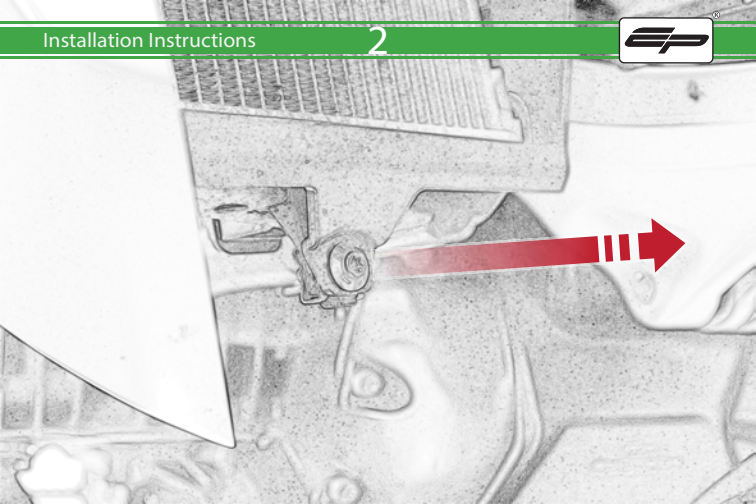

EVOTECH®
P E R F O R M A N C E

BMW R 1200 / 1250 GS
Radiator Guard

Installation Instructions

Kit Contents PRN014402

- Ⓐ 1 x Left Hand Radiator Guard
- Ⓑ 1 x Right Hand Radiator Guard (Logo Version)

Repeat Process
For Left Hand Side

ESSENTIAL CHECKS

It is recommended that periodic inspections are made to ensure that dirt and debris have not become trapped between the guard and the radiator/oil cooler. Such dirt and debris would reduce the cooling efficiency of the radiator/oil cooler.