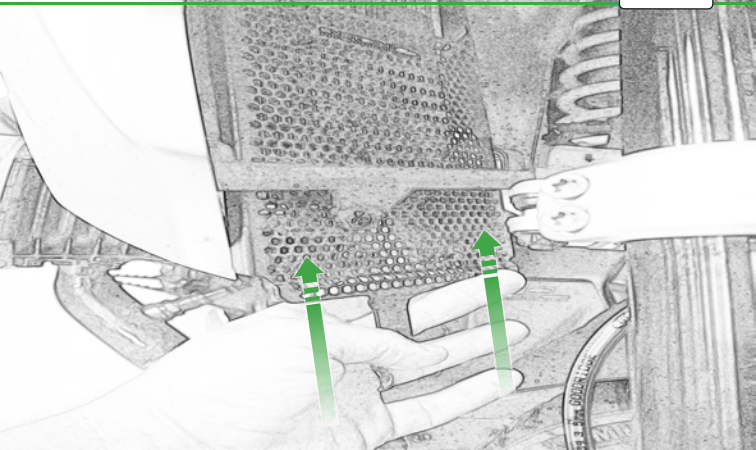

EVOTECH®
P E R F O R M A N C E

BMW R 1200 / 1250 GS
Radiator Guard

Installation Instructions

Kit Contents PRN014402

- Ⓐ 1 x Left Hand Radiator Guard
- Ⓑ 1 x Right Hand Radiator Guard (Logo Version)

Repeat Process
For Left Hand Side

ESSENTIAL CHECKS

It is recommended that periodic inspections are made to ensure that dirt and debris have not become trapped between the guard and the radiator/oil cooler. Such dirt and debris would reduce the cooling efficiency of the radiator/oil cooler.