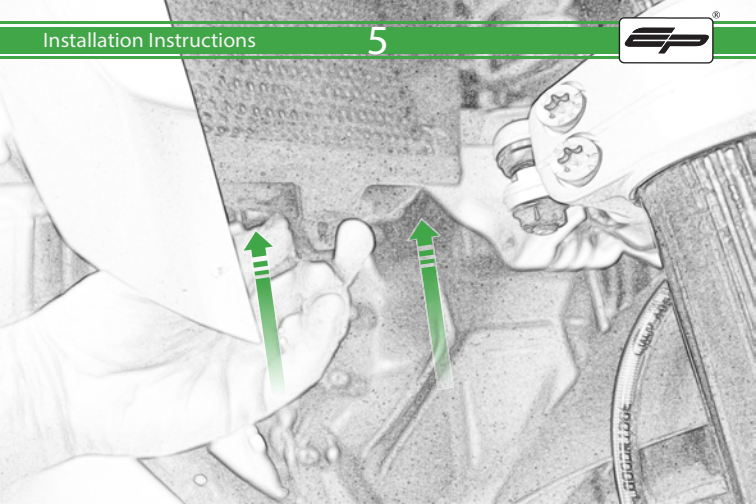

EVOTECH®
P E R F O R M A N C E

BMW R 1200 / 1250 GS
Radiator Guard

Installation Instructions

Kit Contents PRN014402

- Ⓐ 1 x Left Hand Radiator Guard
- Ⓑ 1 x Right Hand Radiator Guard (Logo Version)

Repeat Process
For Left Hand Side

ESSENTIAL CHECKS

It is recommended that periodic inspections are made to ensure that dirt and debris have not become trapped between the guard and the radiator/oil cooler. Such dirt and debris would reduce the cooling efficiency of the radiator/oil cooler.