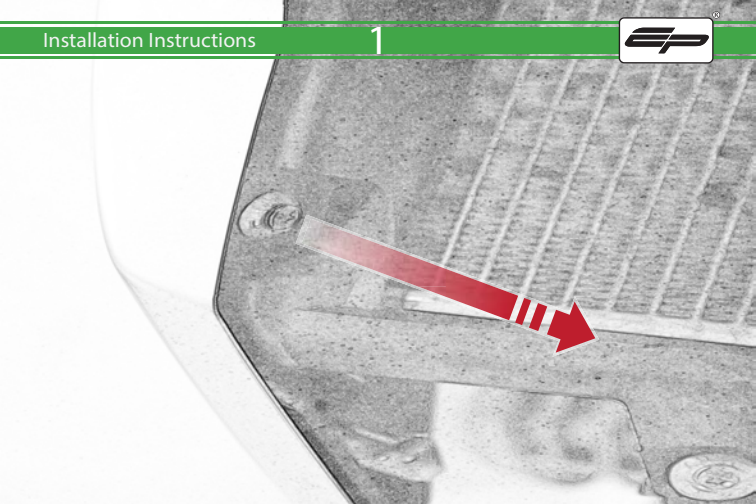

EVOTECH®
P E R F O R M A N C E

BMW R 1200 / 1250 GS
Radiator Guard

Installation Instructions

Kit Contents PRN014402

- Ⓐ 1 x Left Hand Radiator Guard
- Ⓑ 1 x Right Hand Radiator Guard (Logo Version)

Repeat Process
For Left Hand Side

ESSENTIAL CHECKS

It is recommended that periodic inspections are made to ensure that dirt and debris have not become trapped between the guard and the radiator/oil cooler. Such dirt and debris would reduce the cooling efficiency of the radiator/oil cooler.