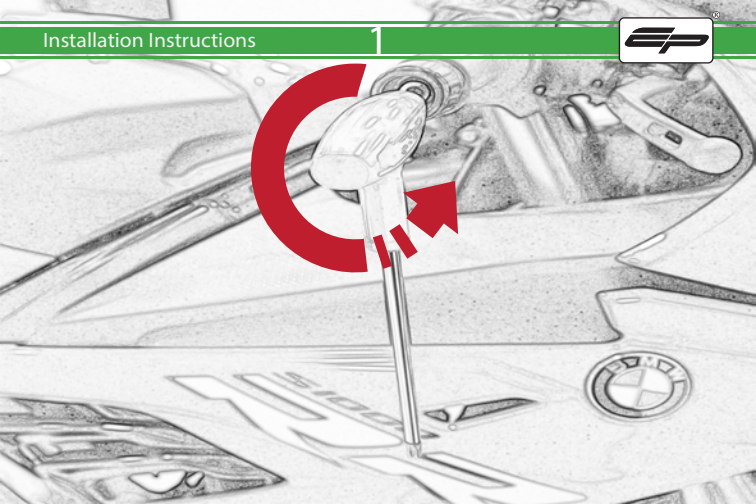

EVOTECH®
P E R F O R M A N C E

BMW S 1000 RR
Brake & Clutch Lever Protectors

Installation Instructions

Kit Contents PRN014332-014334

- Ⓐ 1 x Brake Protector
- Ⓑ 1 x Clutch Protector

ESSENTIAL CHECKS

It is recommended that periodic inspections are made to ensure that all bolts are tightened to the specified torque settings.

Should the bike be involved in an accident a thorough inspection should be made and any components that have taken an impact, no matter how small, be replaced

EVOTECH®
P E R F O R M A N C E

www.evotech-performance.com