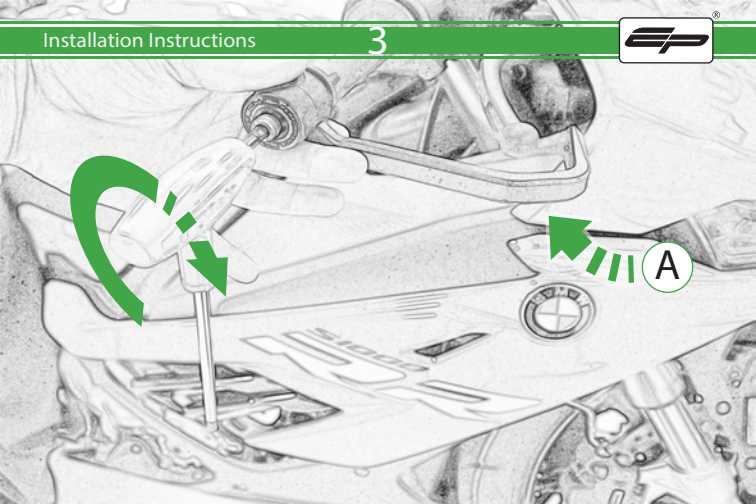

EVOTECH®
P E R F O R M A N C E

BMW S 1000 RR
Brake & Clutch Lever Protectors

Installation Instructions

Kit Contents PRN014332-014334

- Ⓐ 1 x Brake Protector
- Ⓑ 1 x Clutch Protector

ESSENTIAL CHECKS

It is recommended that periodic inspections are made to ensure that all bolts are tightened to the specified torque settings.

Should the bike be involved in an accident a thorough inspection should be made and any components that have taken an impact, no matter how small, be replaced

EVOTECH®
P E R F O R M A N C E

www.evotech-performance.com