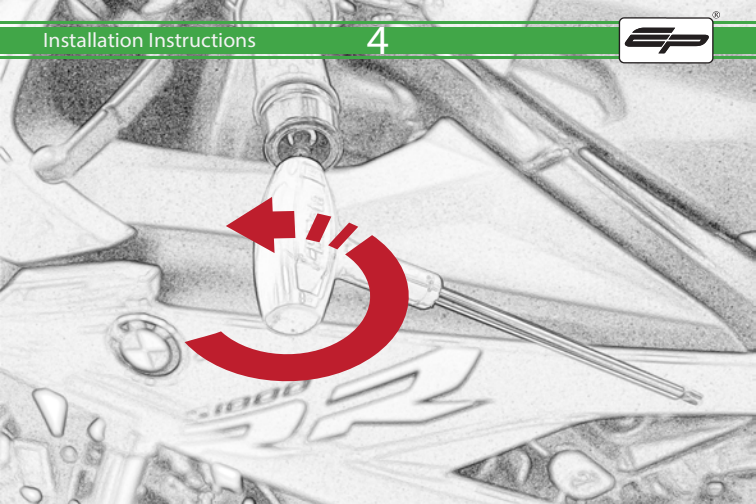

EVOTECH®
P E R F O R M A N C E

BMW S 1000 RR
Brake & Clutch Lever Protectors

Installation Instructions

Kit Contents PRN014332-014334

- Ⓐ 1 x Brake Protector
- Ⓑ 1 x Clutch Protector

ESSENTIAL CHECKS

It is recommended that periodic inspections are made to ensure that all bolts are tightened to the specified torque settings.