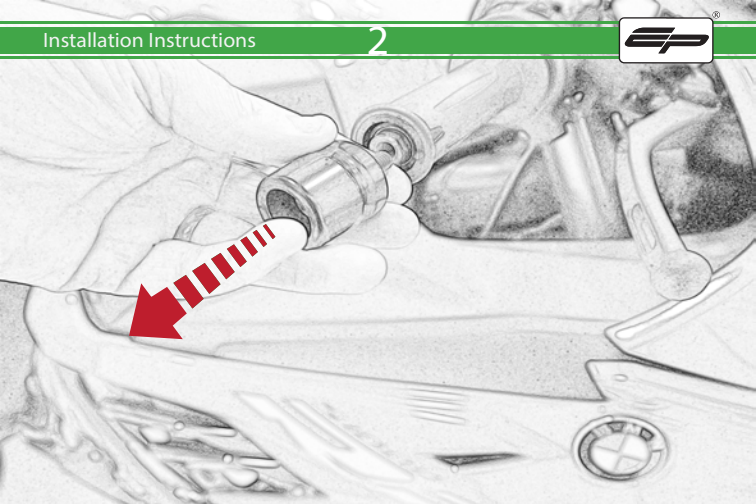

EVOTECH®
P E R F O R M A N C E

BMW S 1000 RR
Brake & Clutch Lever Protectors

Installation Instructions

Kit Contents PRN014332-014334

- Ⓐ 1 x Brake Protector
- Ⓑ 1 x Clutch Protector

ESSENTIAL CHECKS

It is recommended that periodic inspections are made to ensure that all bolts are tightened to the specified torque settings.

Should the bike be involved in an accident a thorough inspection should be made and any components that have taken an impact, no matter how small, be replaced

EVOTECH®
P E R F O R M A N C E

www.evotech-performance.com