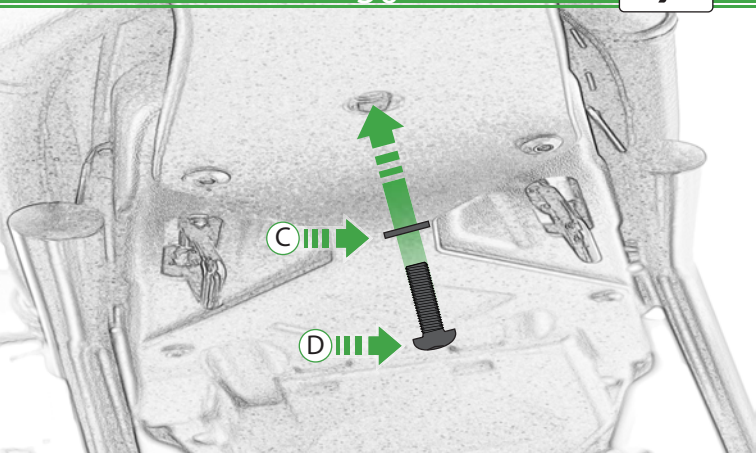

Caution

If Installing The U.S Version
Locate the Correct Connector
On the OEM Loom

Caution

Run wires neatly down the channel
in both parts ensuring they
do not get trapped or squashed

Caution

For U.S. version locate the additional OEM loom light connector (European) Part Number 987360-1

 **ESSENTIAL CHECKS** 

After installation of your tail tidy ensure that the licence plate does not contact the rear tyre when suspension is fully compressed.

Ensure all electrics including indicators, tail light, brake light and licence plate light lights are working correctly before riding the motorcycle.