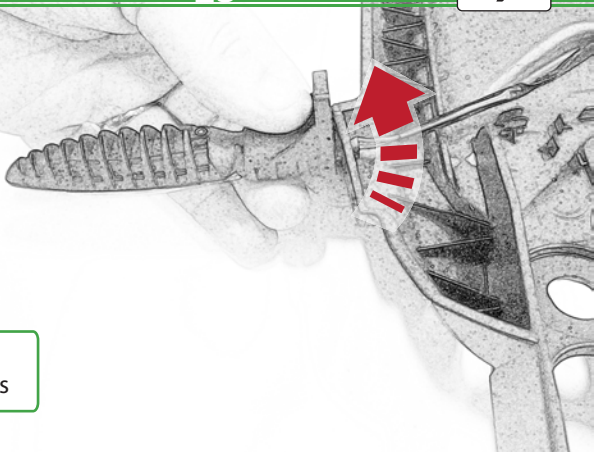

Repeat
Both Sides

Repeat
Both Sides

Repeat
Both Sides

Repeat
Both Sides

Repeat
Both Sides

Repeat
Both Sides

Caution

Install New Light At This
Point If You Have Purchased
The U.S Version

Caution

If Installing The U.S Version
Locate the Correct Connector
On the OEM Loom

Caution

Run wires neatly down the channel
in both parts ensuring they
do not get trapped or squashed

Caution

For U.S. version locate the additional OEM loom light connector (European) Part Number 987360-1