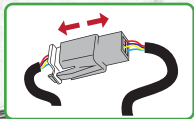

Repeat
Both Sides

Repeat
Both Sides

Repeat
Both Sides

Repeat
Both Sides

Repeat
Both Sides

Repeat
Both Sides

Caution

Install New Light At This
Point If You Have Purchased
The U.S Version

Caution

If Installing The U.S Version
Locate the Correct Connector
On the OEM Loom

Caution

Run wires neatly down the channel
in both parts ensuring they
do not get trapped or squashed

Caution

For U.S. version locate the additional OEM loom light connector (European) Part Number 987360-1