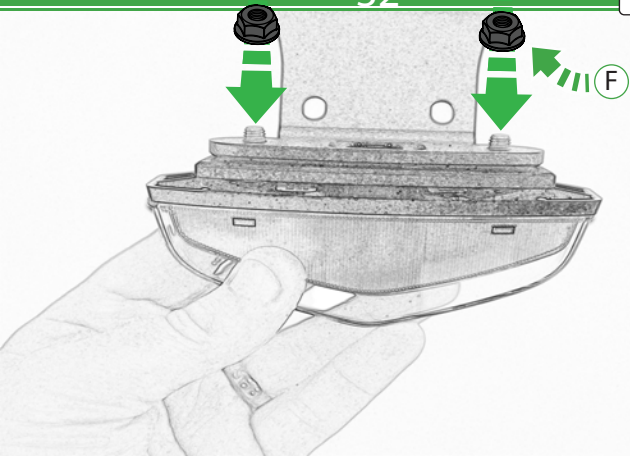

Repeat
Both Sides

Repeat
Both Sides

Repeat
Both Sides

Repeat
Both Sides

Repeat
Both Sides

Repeat
Both Sides

Caution

Install New Light At This
Point If You Have Purchased
The U.S Version

Caution

If Installing The U.S Version
Locate the Correct Connector
On the OEM Loom

Caution

Run wires neatly down the channel
in both parts ensuring they
do not get trapped or squashed

Caution

For U.S. version locate the additional OEM loom light connector (European) Part Number 987360-1