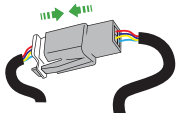

Repeat
Both Sides

Repeat
Both Sides

Repeat
Both Sides

Repeat
Both Sides

Repeat
Both Sides

Repeat
Both Sides

Caution

Install New Light At This
Point If You Have Purchased
The U.S Version

Caution

If Installing The U.S Version
Locate the Correct Connector
On the OEM Loom

Caution

Run wires neatly down the channel
in both parts ensuring they
do not get trapped or squashed

Caution

For U.S. version locate the additional OEM loom light connector (European) Part Number 987360-1