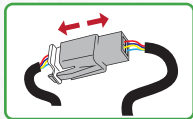

Repeat
Both Sides

Repeat
Both Sides

Repeat
Both Sides

Repeat
Both Sides

Repeat
Both Sides

Repeat
Both Sides

Caution

Install New Light At This
Point If You Have Purchased
The U.S Version

Caution

If Installing The U.S Version
Locate the Correct Connector
On the OEM Loom

Caution

Run wires neatly down the channel
in both parts ensuring they
do not get trapped or squashed

Caution

For U.S. version locate the additional OEM loom light connector (European) Part Number 987360-1