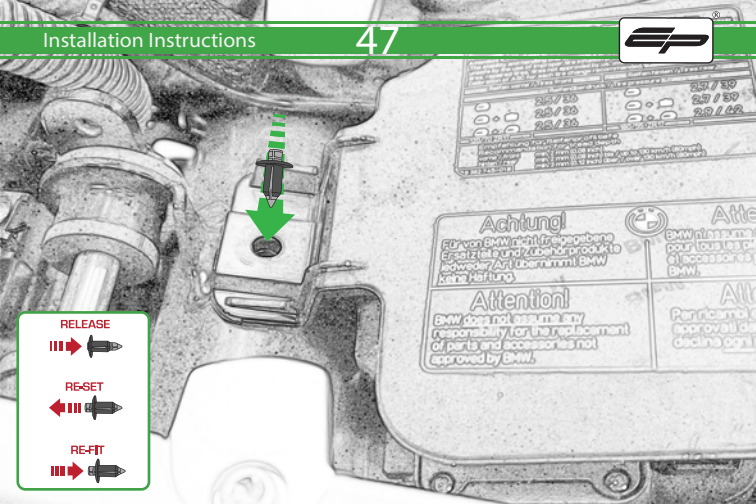

Caution

If Installing The U.S Version
Locate the Correct Connector
On the OEM Loom

Caution

Run wires neatly down the channel
in both parts ensuring they
do not get trapped or squashed

Caution

For U.S. version locate the additional OEM loom light connector (European) Part Number 987360-1