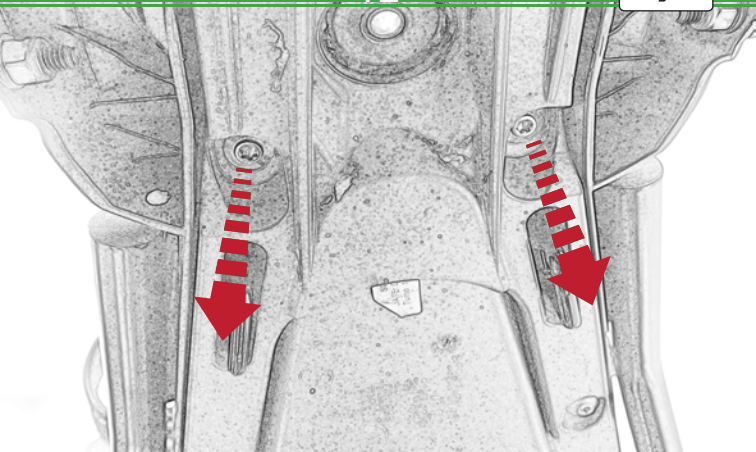

Repeat
Both Sides

Repeat
Both Sides

Repeat
Both Sides

Repeat
Both Sides

Repeat
Both Sides

Repeat
Both Sides

Caution

Install New Light At This
Point If You Have Purchased
The U.S Version

Caution

If Installing The U.S Version
Locate the Correct Connector
On the OEM Loom

Caution

Run wires neatly down the channel
in both parts ensuring they
do not get trapped or squashed

Caution

For U.S. version locate the additional OEM loom light connector (European) Part Number 987360-1