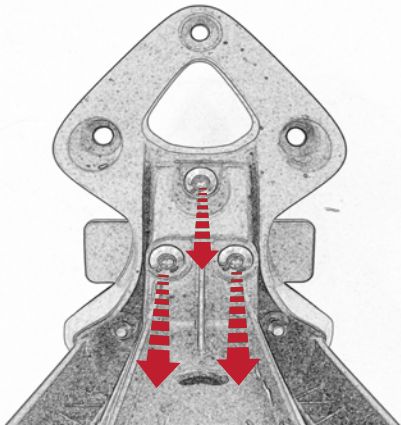

Repeat
Both Sides

Repeat
Both Sides

Repeat
Both Sides

Repeat
Both Sides

Repeat
Both Sides

Repeat
Both Sides

Caution

Install New Light At This
Point If You Have Purchased
The U.S Version

Caution

If Installing The U.S Version
Locate the Correct Connector
On the OEM Loom

Caution

Run wires neatly down the channel
in both parts ensuring they
do not get trapped or squashed

Caution

For U.S. version locate the additional OEM loom light connector (European) Part Number 987360-1