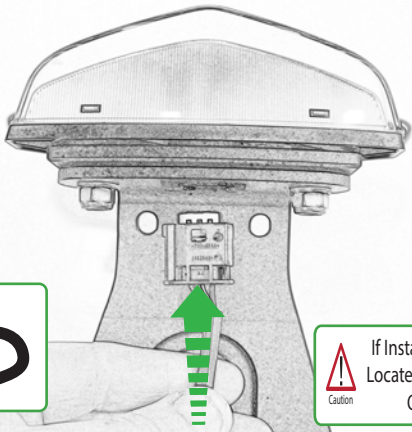

Repeat
Both Sides

Repeat
Both Sides

Repeat
Both Sides

Repeat
Both Sides

Repeat
Both Sides

Repeat
Both Sides

Caution

Install New Light At This
Point If You Have Purchased
The U.S Version

Caution

If Installing The U.S Version
Locate the Correct Connector
On the OEM Loom

Caution

Run wires neatly down the channel
in both parts ensuring they
do not get trapped or squashed

Caution

For U.S. version locate the additional OEM loom light connector (European) Part Number 987360-1