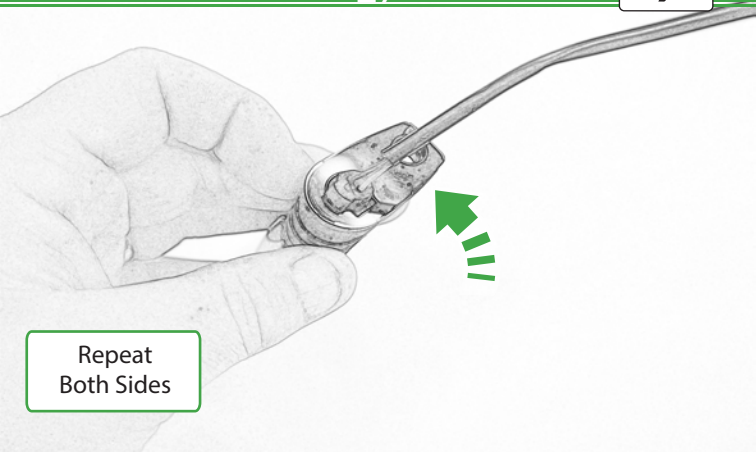

Repeat
Both Sides

Repeat
Both Sides

Repeat
Both Sides

Repeat
Both Sides

Repeat
Both Sides

Repeat
Both Sides

Caution

Install New Light At This
Point If You Have Purchased
The U.S Version

Caution

If Installing The U.S Version
Locate the Correct Connector
On the OEM Loom

Caution

Run wires neatly down the channel
in both parts ensuring they
do not get trapped or squashed

Caution

For U.S. version locate the additional OEM loom light connector (European) Part Number 987360-1