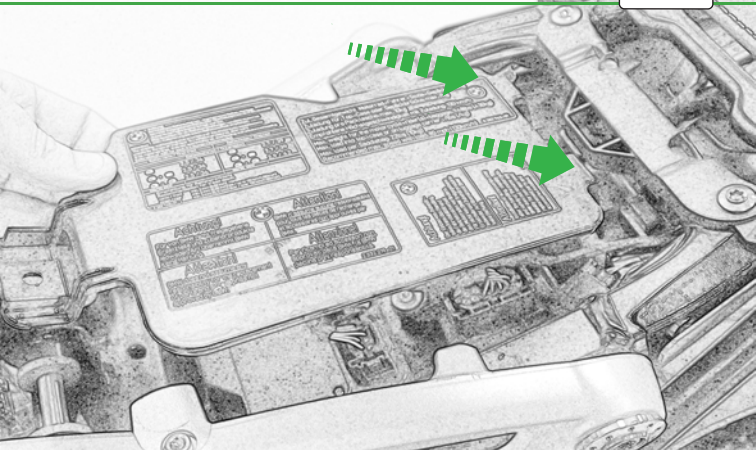

Caution

If Installing The U.S Version
Locate the Correct Connector
On the OEM Loom

Caution

Run wires neatly down the channel
in both parts ensuring they
do not get trapped or squashed

Caution

For U.S. version locate the additional OEM loom light connector (European) Part Number 987360-1