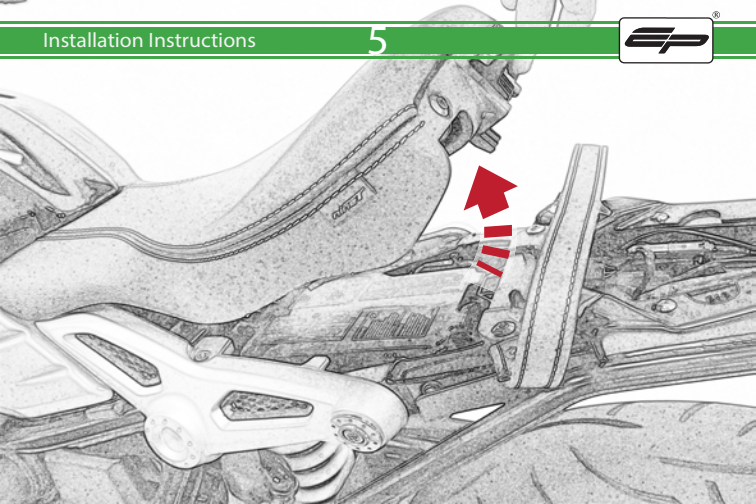

EVOTECH®
P E R F O R M A N C E

BMW R nineT
Tail Tidy

Installation Instructions

Kit Contents PRN014169

- | | |
|------------------------------------|------------------------------------|
| (A) 1 x Reflector Kit | (F) 2 x M6 Flange Nuts |
| (B) 1 x Rear Light (If Ordered) | (G) 2 x M6 x 16 Black Button Bolts |
| (C) 1 x M6 Black Washer | (H) 2 x M6 x 10 Black Button Bolts |
| (D) 1 x M6 x 30 Black Button Bolts | (I) 4 x M5 x 20 Black Button Bolts |
| (E) 2 x Indicator Spacers | (J) 4 x M5 Black Washer |
| | (K) 4 x Top Hat Spacers |