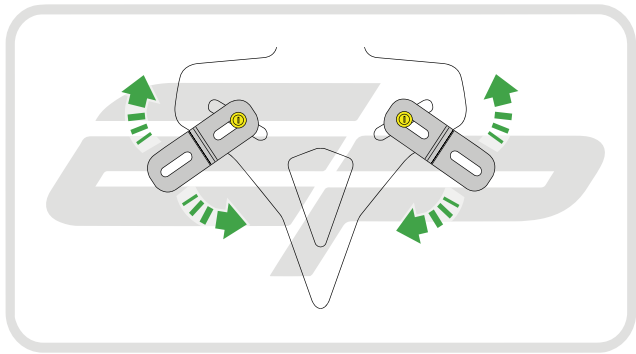

 **ESSENTIAL CHECKS** 

After installation of your tail tidy ensure that the licence plate does not contact the rear tyre when suspension is fully compressed.

Ensure all electrics including indicators, tail light, brake light and licence plate light lights are working correctly before riding the motorcycle.