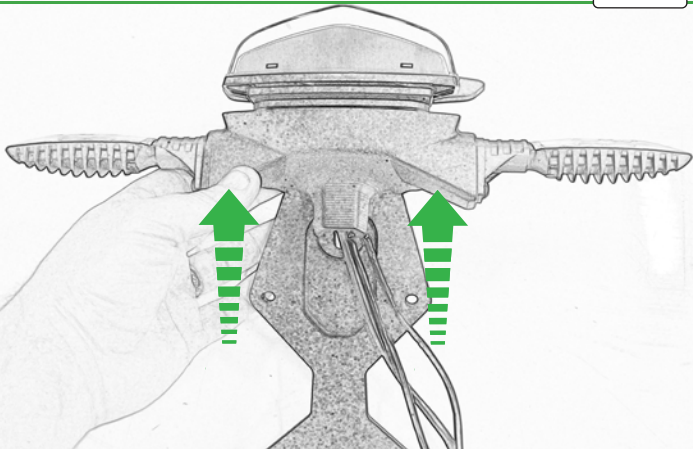

Repeat
Both Sides

Repeat
Both Sides

Repeat
Both Sides

Repeat
Both Sides

Repeat
Both Sides

Repeat
Both Sides

Caution

Install New Light At This
Point If You Have Purchased
The U.S Version

Caution

If Installing The U.S Version
Locate the Correct Connector
On the OEM Loom

Caution

Run wires neatly down the channel
in both parts ensuring they
do not get trapped or squashed

Caution

For U.S. version locate the additional OEM loom light connector (European) Part Number 987360-1