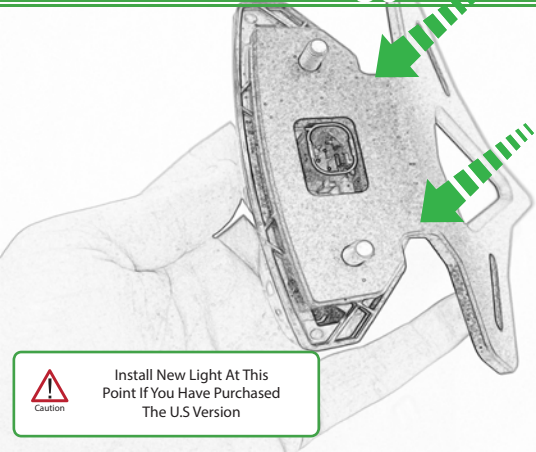

Repeat
Both Sides

Repeat
Both Sides

Repeat
Both Sides

Repeat
Both Sides

Repeat
Both Sides

Repeat
Both Sides

Caution

Install New Light At This
Point If You Have Purchased
The U.S Version

Caution

If Installing The U.S Version
Locate the Correct Connector
On the OEM Loom

Caution

Run wires neatly down the channel
in both parts ensuring they
do not get trapped or squashed

Caution

For U.S. version locate the additional OEM loom light connector (European) Part Number 987360-1