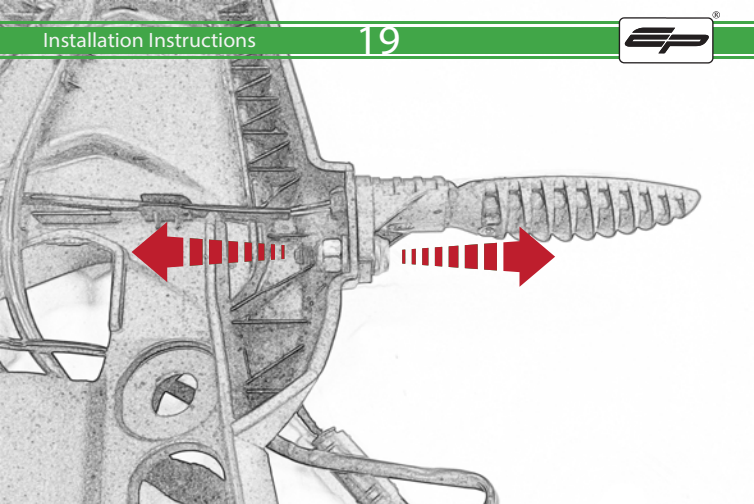

Repeat
Both Sides

Repeat
Both Sides

Repeat
Both Sides

Repeat
Both Sides

Repeat
Both Sides

Repeat
Both Sides

Caution

Install New Light At This
Point If You Have Purchased
The U.S Version

Caution

If Installing The U.S Version
Locate the Correct Connector
On the OEM Loom

Caution

Run wires neatly down the channel
in both parts ensuring they
do not get trapped or squashed

Caution

For U.S. version locate the additional OEM loom light connector (European) Part Number 987360-1