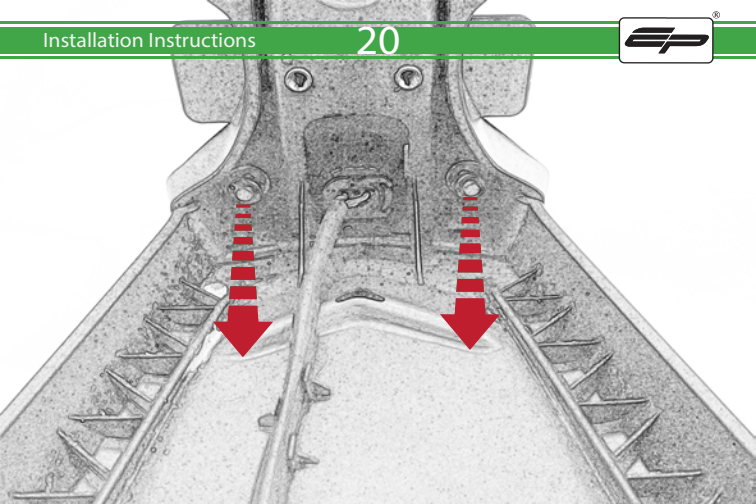

Repeat
Both Sides

Repeat
Both Sides

Repeat
Both Sides

Repeat
Both Sides

Repeat
Both Sides

Repeat
Both Sides

Caution

Install New Light At This
Point If You Have Purchased
The U.S Version

Caution

If Installing The U.S Version
Locate the Correct Connector
On the OEM Loom

Caution

Run wires neatly down the channel
in both parts ensuring they
do not get trapped or squashed

Caution

For U.S. version locate the additional OEM loom light connector (European) Part Number 987360-1