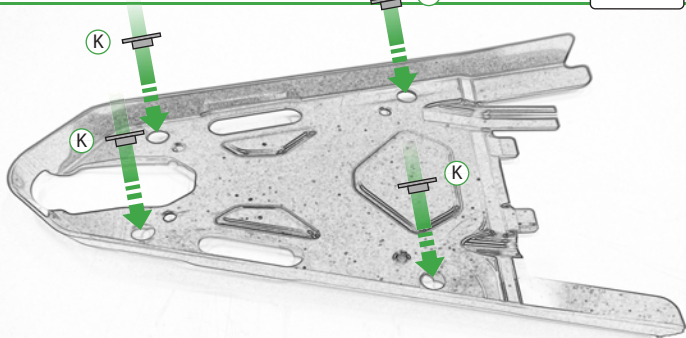

Repeat
Both Sides

Repeat
Both Sides

Repeat
Both Sides

Repeat
Both Sides

Repeat
Both Sides

Repeat
Both Sides

Caution

Install New Light At This
Point If You Have Purchased
The U.S Version

Caution

If Installing The U.S Version
Locate the Correct Connector
On the OEM Loom

Caution

Run wires neatly down the channel
in both parts ensuring they
do not get trapped or squashed

Caution

For U.S. version locate the additional OEM loom light connector (European) Part Number 987360-1