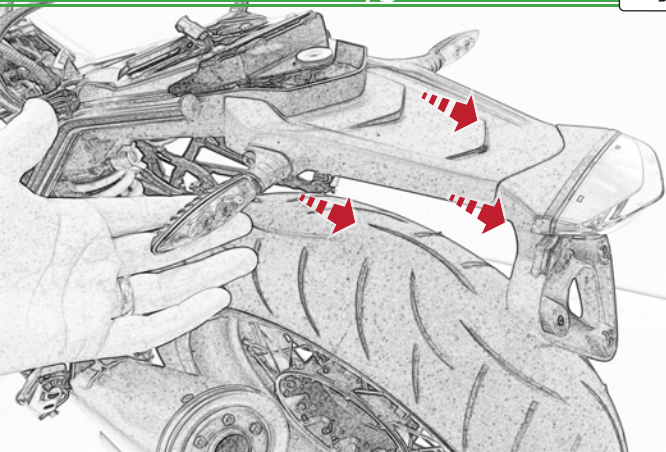

Repeat
Both Sides

Repeat
Both Sides

Repeat
Both Sides

Repeat
Both Sides

Repeat
Both Sides

Repeat
Both Sides

Caution

Install New Light At This
Point If You Have Purchased
The U.S Version

Caution

If Installing The U.S Version
Locate the Correct Connector
On the OEM Loom

Caution

Run wires neatly down the channel
in both parts ensuring they
do not get trapped or squashed

Caution

For U.S. version locate the additional OEM loom light connector (European) Part Number 987360-1