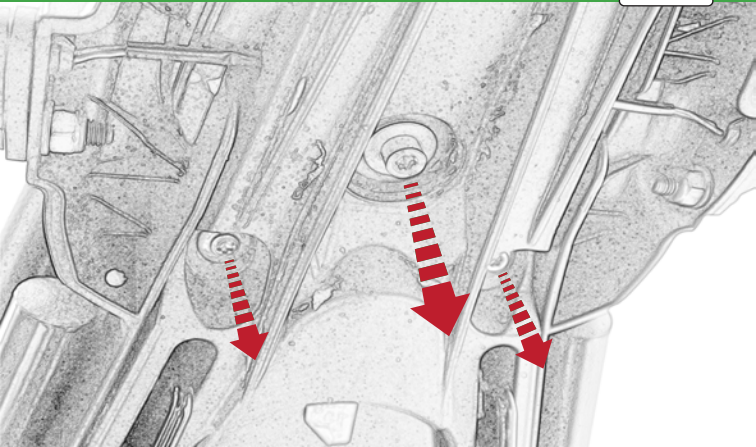

EVOTECH®
P E R F O R M A N C E

BMW R nineT
Tail Tidy

Installation Instructions

Kit Contents PRN014169

- | | |
|------------------------------------|------------------------------------|
| (A) 1 x Reflector Kit | (F) 2 x M6 Flange Nuts |
| (B) 1 x Rear Light (If Ordered) | (G) 2 x M6 x 16 Black Button Bolts |
| (C) 1 x M6 Black Washer | (H) 2 x M6 x 10 Black Button Bolts |
| (D) 1 x M6 x 30 Black Button Bolts | (I) 4 x M5 x 20 Black Button Bolts |
| (E) 2 x Indicator Spacers | (J) 4 x M5 Black Washer |
| | (K) 4 x Top Hat Spacers |