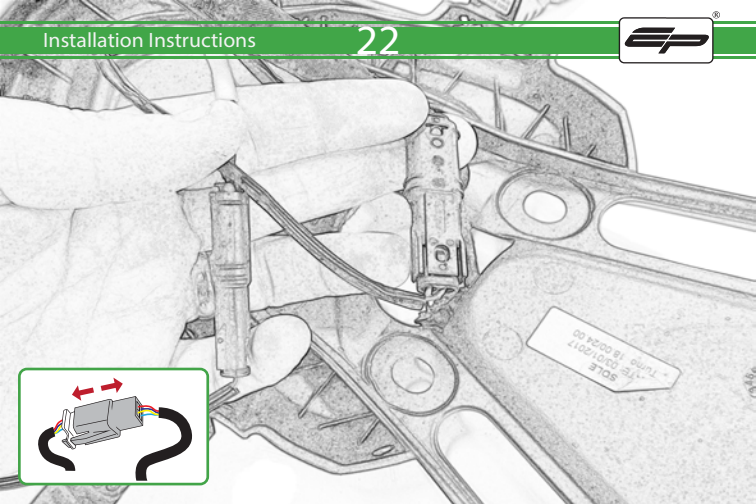

Repeat
Both Sides

Repeat
Both Sides

Repeat
Both Sides

Repeat
Both Sides

Repeat
Both Sides

Repeat
Both Sides

Caution

Install New Light At This
Point If You Have Purchased
The U.S Version

Caution

If Installing The U.S Version
Locate the Correct Connector
On the OEM Loom

Caution

Run wires neatly down the channel
in both parts ensuring they
do not get trapped or squashed

Caution

For U.S. version locate the additional OEM loom light connector (European) Part Number 987360-1