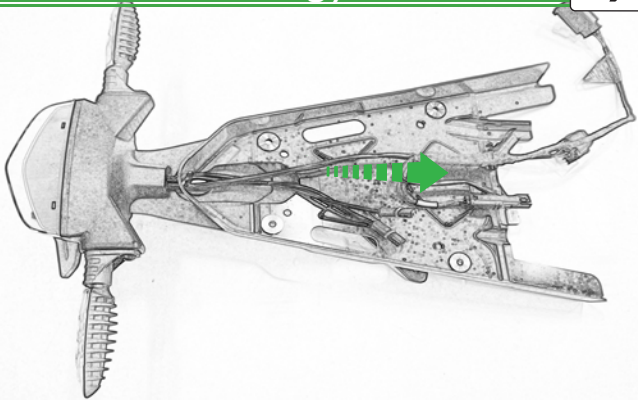

Repeat
Both Sides

Repeat
Both Sides

Repeat
Both Sides

Repeat
Both Sides

Repeat
Both Sides

Repeat
Both Sides

Caution

Install New Light At This
Point If You Have Purchased
The U.S Version

Caution

If Installing The U.S Version
Locate the Correct Connector
On the OEM Loom

Caution

Run wires neatly down the channel
in both parts ensuring they
do not get trapped or squashed

Caution

For U.S. version locate the additional OEM loom light connector (European) Part Number 987360-1