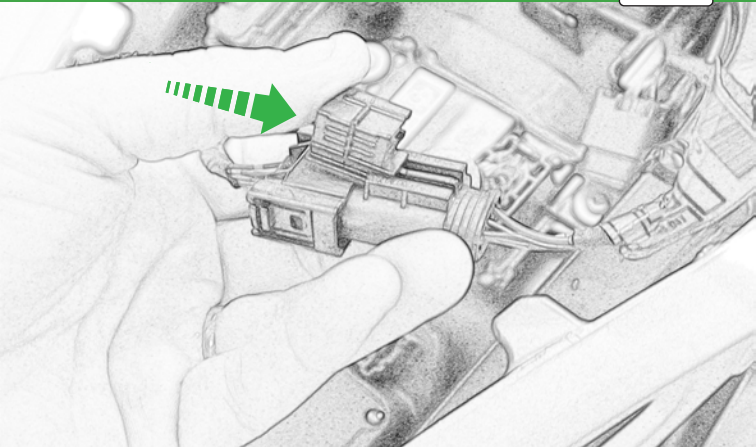

Caution

If Installing The U.S Version
Locate the Correct Connector
On the OEM Loom

Caution

Run wires neatly down the channel
in both parts ensuring they
do not get trapped or squashed

Caution

For U.S. version locate the additional OEM loom light connector (European) Part Number 987360-1