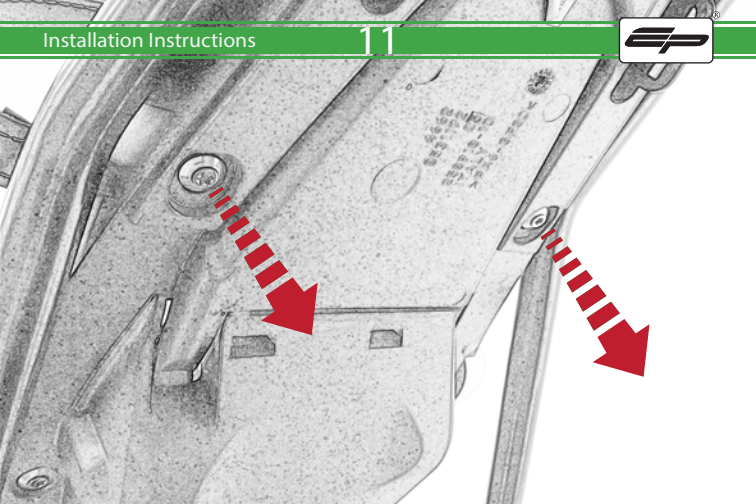

Repeat
Both Sides

Repeat
Both Sides

Repeat
Both Sides

Repeat
Both Sides

Repeat
Both Sides

Repeat
Both Sides

Caution

Install New Light At This
Point If You Have Purchased
The U.S Version

Caution

If Installing The U.S Version
Locate the Correct Connector
On the OEM Loom

Caution

Run wires neatly down the channel
in both parts ensuring they
do not get trapped or squashed

Caution

For U.S. version locate the additional OEM loom light connector (European) Part Number 987360-1