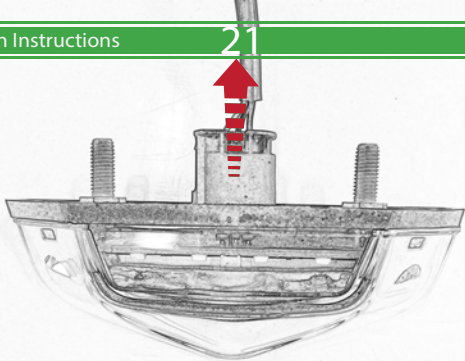

Repeat
Both Sides

Repeat
Both Sides

Repeat
Both Sides

Repeat
Both Sides

Repeat
Both Sides

Repeat
Both Sides

Caution

Install New Light At This
Point If You Have Purchased
The U.S Version

Caution

If Installing The U.S Version
Locate the Correct Connector
On the OEM Loom

Caution

Run wires neatly down the channel
in both parts ensuring they
do not get trapped or squashed

Caution

For U.S. version locate the additional OEM loom light connector (European) Part Number 987360-1