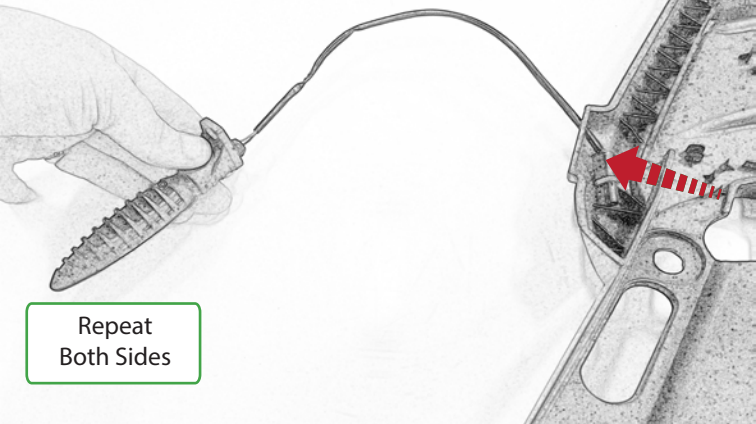

Repeat
Both Sides

Repeat
Both Sides

Repeat
Both Sides

Repeat
Both Sides

Repeat
Both Sides

Repeat
Both Sides

Caution

Install New Light At This
Point If You Have Purchased
The U.S Version

Caution

If Installing The U.S Version
Locate the Correct Connector
On the OEM Loom

Caution

Run wires neatly down the channel
in both parts ensuring they
do not get trapped or squashed

Caution

For U.S. version locate the additional OEM loom light connector (European) Part Number 987360-1