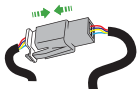

Repeat
Both Sides

Repeat
Both Sides

Repeat
Both Sides

Repeat
Both Sides

Repeat
Both Sides

Repeat
Both Sides

Caution

Install New Light At This
Point If You Have Purchased
The U.S Version

Caution

If Installing The U.S Version
Locate the Correct Connector
On the OEM Loom

Caution

Run wires neatly down the channel
in both parts ensuring they
do not get trapped or squashed

Caution

For U.S. version locate the additional OEM loom light connector (European) Part Number 987360-1