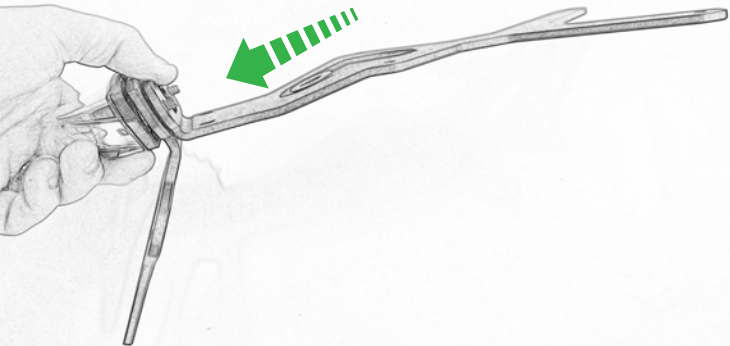

Repeat
Both Sides

Repeat
Both Sides

Repeat
Both Sides

Repeat
Both Sides

Repeat
Both Sides

Repeat
Both Sides

Caution

Install New Light At This
Point If You Have Purchased
The U.S Version

Caution

If Installing The U.S Version
Locate the Correct Connector
On the OEM Loom

Caution

Run wires neatly down the channel
in both parts ensuring they
do not get trapped or squashed

Caution

For U.S. version locate the additional OEM loom light connector (European) Part Number 987360-1