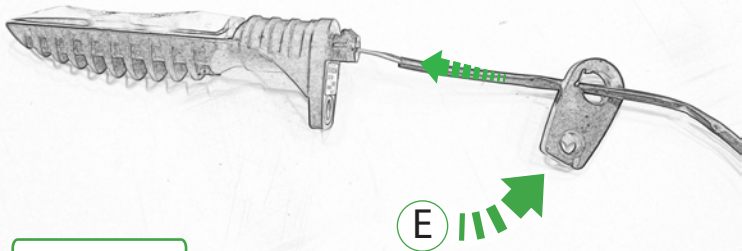

Repeat
Both Sides

Repeat
Both Sides

Repeat
Both Sides

Repeat
Both Sides

Repeat
Both Sides

Repeat
Both Sides

Caution

Install New Light At This
Point If You Have Purchased
The U.S Version

Caution

If Installing The U.S Version
Locate the Correct Connector
On the OEM Loom

Caution

Run wires neatly down the channel
in both parts ensuring they
do not get trapped or squashed

Caution

For U.S. version locate the additional OEM loom light connector (European) Part Number 987360-1