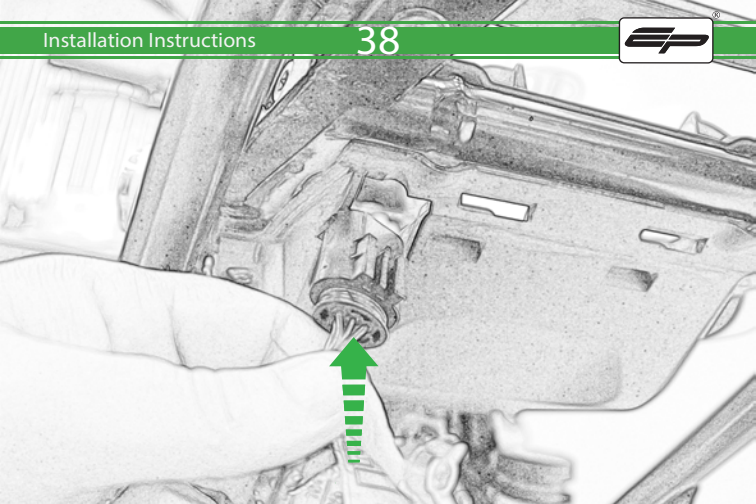

Caution

If Installing The U.S Version
Locate the Correct Connector
On the OEM Loom

Caution

Run wires neatly down the channel
in both parts ensuring they
do not get trapped or squashed

Caution

For U.S. version locate the additional OEM loom light connector (European) Part Number 987360-1