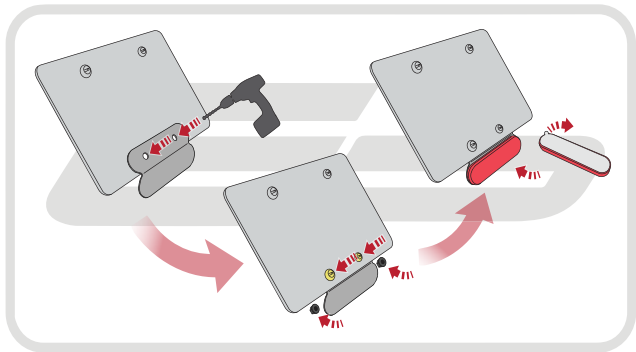

Caution

If Installing The U.S Version
Locate the Correct Connector
On the OEM Loom

Caution

Run wires neatly down the channel
in both parts ensuring they
do not get trapped or squashed

Caution

For U.S. version locate the additional OEM loom light connector (European) Part Number 987360-1

 **ESSENTIAL CHECKS** 

After installation of your tail tidy ensure that the licence plate does not contact the rear tyre when suspension is fully compressed.

Ensure all electrics including indicators, tail light, brake light and licence plate light lights are working correctly before riding the motorcycle.