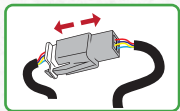

Repeat
Both Sides

Repeat
Both Sides

Repeat
Both Sides

Repeat
Both Sides

Repeat
Both Sides

Repeat
Both Sides

Caution

Install New Light At This
Point If You Have Purchased
The U.S Version

Caution

If Installing The U.S Version
Locate the Correct Connector
On the OEM Loom

Caution

Run wires neatly down the channel
in both parts ensuring they
do not get trapped or squashed

Caution

For U.S. version locate the additional OEM loom light connector (European) Part Number 987360-1