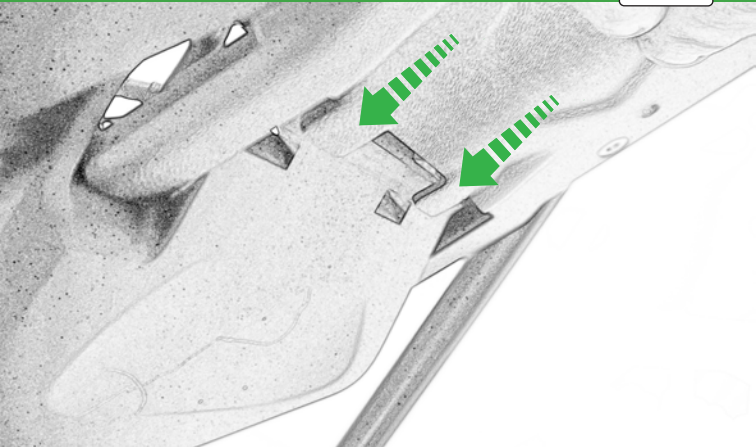

Repeat
Both Sides

Repeat
Both Sides

Repeat
Both Sides

Repeat
Both Sides

Repeat
Both Sides

Repeat
Both Sides

Caution

Install New Light At This
Point If You Have Purchased
The U.S Version

Caution

If Installing The U.S Version
Locate the Correct Connector
On the OEM Loom

Caution

Run wires neatly down the channel
in both parts ensuring they
do not get trapped or squashed

Caution

For U.S. version locate the additional OEM loom light connector (European) Part Number 987360-1