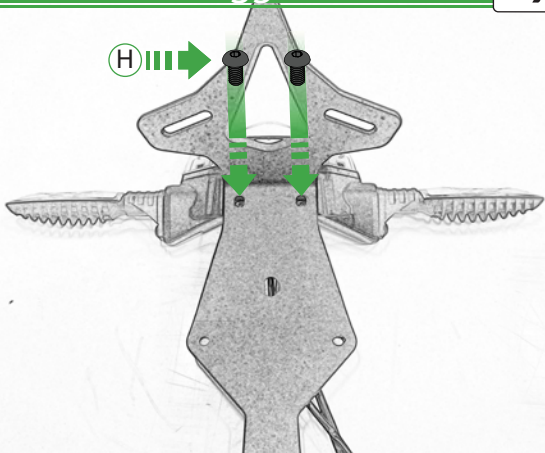

Repeat
Both Sides

Repeat
Both Sides

Repeat
Both Sides

Repeat
Both Sides

Repeat
Both Sides

Repeat
Both Sides

Caution

Install New Light At This
Point If You Have Purchased
The U.S Version

Caution

If Installing The U.S Version
Locate the Correct Connector
On the OEM Loom

Caution

Run wires neatly down the channel
in both parts ensuring they
do not get trapped or squashed

Caution

For U.S. version locate the additional OEM loom light connector (European) Part Number 987360-1