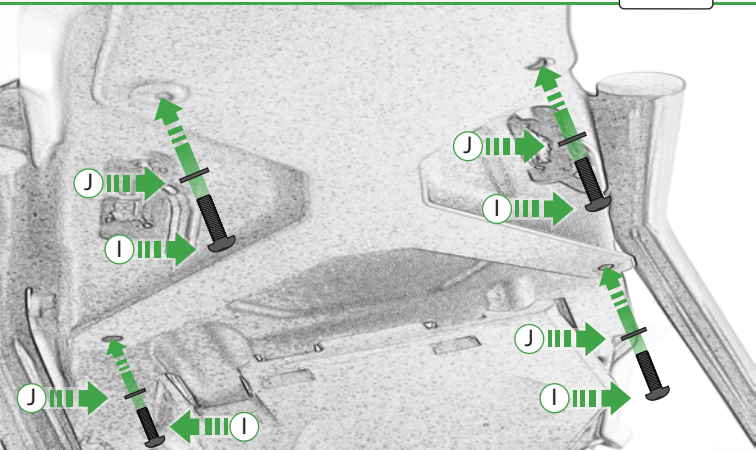

Repeat
Both Sides

Repeat
Both Sides

Repeat
Both Sides

Repeat
Both Sides

Repeat
Both Sides

Repeat
Both Sides

Caution

Install New Light At This
Point If You Have Purchased
The U.S Version

Caution

If Installing The U.S Version
Locate the Correct Connector
On the OEM Loom

Caution

Run wires neatly down the channel
in both parts ensuring they
do not get trapped or squashed

Caution

For U.S. version locate the additional OEM loom light connector (European) Part Number 987360-1