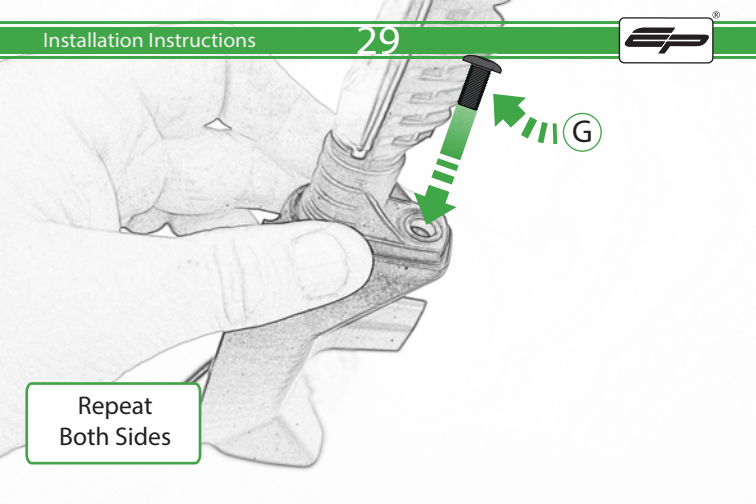

Repeat
Both Sides

Repeat
Both Sides

Repeat
Both Sides

Repeat
Both Sides

Repeat
Both Sides

Repeat
Both Sides

Caution

Install New Light At This
Point If You Have Purchased
The U.S Version

Caution

If Installing The U.S Version
Locate the Correct Connector
On the OEM Loom

Caution

Run wires neatly down the channel
in both parts ensuring they
do not get trapped or squashed

Caution

For U.S. version locate the additional OEM loom light connector (European) Part Number 987360-1