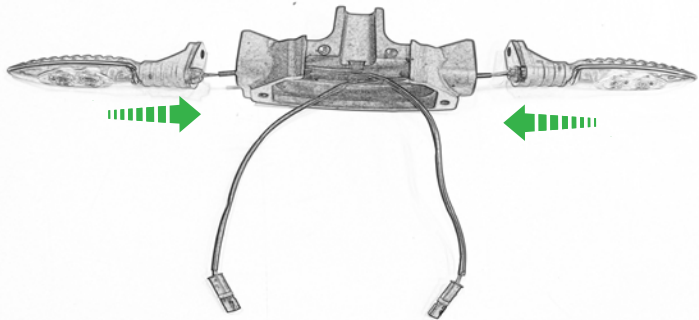

Repeat
Both Sides

Repeat
Both Sides

Repeat
Both Sides

Repeat
Both Sides

Repeat
Both Sides

Repeat
Both Sides

Caution

Install New Light At This
Point If You Have Purchased
The U.S Version

Caution

If Installing The U.S Version
Locate the Correct Connector
On the OEM Loom

Caution

Run wires neatly down the channel
in both parts ensuring they
do not get trapped or squashed

Caution

For U.S. version locate the additional OEM loom light connector (European) Part Number 987360-1