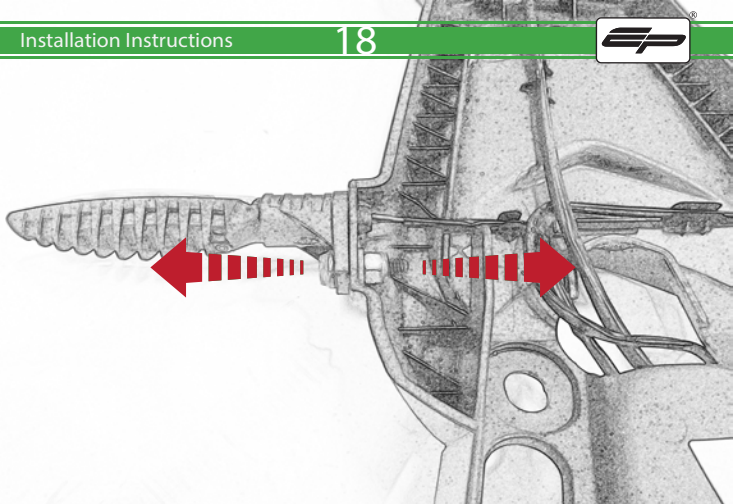

Repeat
Both Sides

Repeat
Both Sides

Repeat
Both Sides

Repeat
Both Sides

Repeat
Both Sides

Repeat
Both Sides

Caution

Install New Light At This
Point If You Have Purchased
The U.S Version

Caution

If Installing The U.S Version
Locate the Correct Connector
On the OEM Loom

Caution

Run wires neatly down the channel
in both parts ensuring they
do not get trapped or squashed

Caution

For U.S. version locate the additional OEM loom light connector (European) Part Number 987360-1