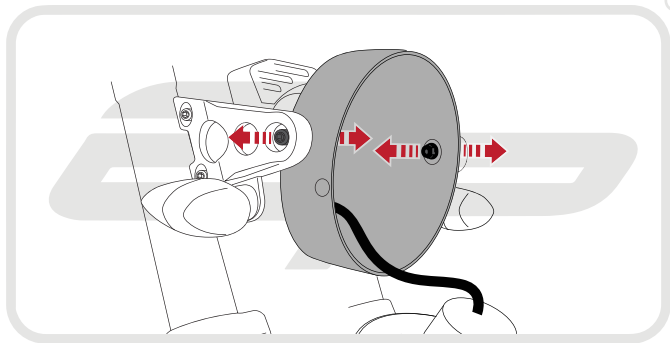

## YAMAHA XSR 900 HEADLIGHT GUARD

Product Reference - 13223

### Kit Contents

- |                                    |                                                   |
|------------------------------------|---------------------------------------------------|
| <b>A</b> 1 x Headlight Guard       | <b>E</b> 4 x M4 Washers                           |
| <b>B</b> 1 x RH Bracket            | <b>F</b> 4 x M4 - 8 Button Screws                 |
| <b>C</b> 1 x LH Bracket            | <b>G</b> 4 x M6 - 30 Button Screws (USA use Only) |
| <b>D</b> 4 x M6 - 10 Button Screws | <b>H</b> 4 x Mounting Spacers (USA use Only)      |

UNCLIP PULL 

**EVOTECH**<sup>®</sup>  
P E R F O R M A N C E

Caution

USA Fitting skip to  
Stage 8

Caution

USA Fitting ONLY

Caution

USA Fitting ONLY