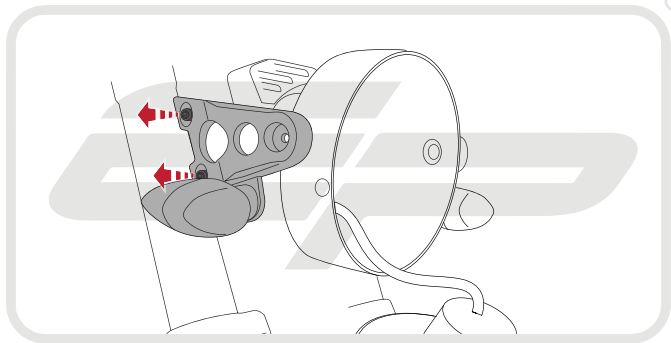

### Kit Contents

- |                                    |                                                   |
|------------------------------------|---------------------------------------------------|
| <b>A</b> 1 x Headlight Guard       | <b>E</b> 4 x M4 Washers                           |
| <b>B</b> 1 x RH Bracket            | <b>F</b> 4 x M4 - 8 Button Screws                 |
| <b>C</b> 1 x LH Bracket            | <b>G</b> 4 x M6 - 30 Button Screws (USA use Only) |
| <b>D</b> 4 x M6 - 10 Button Screws | <b>H</b> 4 x Mounting Spacers (USA use Only)      |

UNCLIP PULL 

**EVOTECH**<sup>®</sup>  
P E R F O R M A N C E

Caution

USA Fitting skip to  
Stage 8

Caution

USA Fitting ONLY

Caution

USA Fitting ONLY