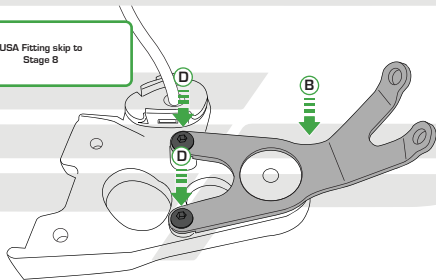

### Kit Contents

- |                                    |                                                   |
|------------------------------------|---------------------------------------------------|
| <b>A</b> 1 x Headlight Guard       | <b>E</b> 4 x M4 Washers                           |
| <b>B</b> 1 x RH Bracket            | <b>F</b> 4 x M4 - 8 Button Screws                 |
| <b>C</b> 1 x LH Bracket            | <b>G</b> 4 x M6 - 30 Button Screws (USA use Only) |
| <b>D</b> 4 x M6 - 10 Button Screws | <b>H</b> 4 x Mounting Spacers (USA use Only)      |

UNCLIP PULL 

**EVOTECH**<sup>®</sup>  
P E R F O R M A N C E

Caution

USA Fitting skip to  
Stage 8

Caution

USA Fitting ONLY

Caution

USA Fitting ONLY