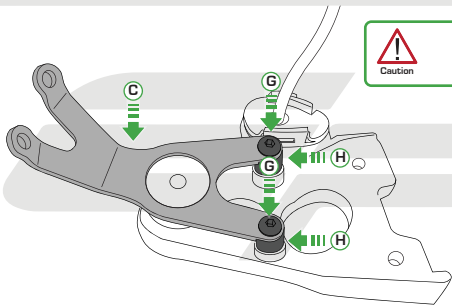

### Kit Contents

- |                                    |                                                   |
|------------------------------------|---------------------------------------------------|
| <b>A</b> 1 x Headlight Guard       | <b>E</b> 4 x M4 Washers                           |
| <b>B</b> 1 x RH Bracket            | <b>F</b> 4 x M4 - 8 Button Screws                 |
| <b>C</b> 1 x LH Bracket            | <b>G</b> 4 x M6 - 30 Button Screws (USA use Only) |
| <b>D</b> 4 x M6 - 10 Button Screws | <b>H</b> 4 x Mounting Spacers (USA use Only)      |

UNCLIP PULL 

**EVOTECH**<sup>®</sup>  
P E R F O R M A N C E

Caution

USA Fitting skip to  
Stage 8

Caution

USA Fitting ONLY

Caution

USA Fitting ONLY