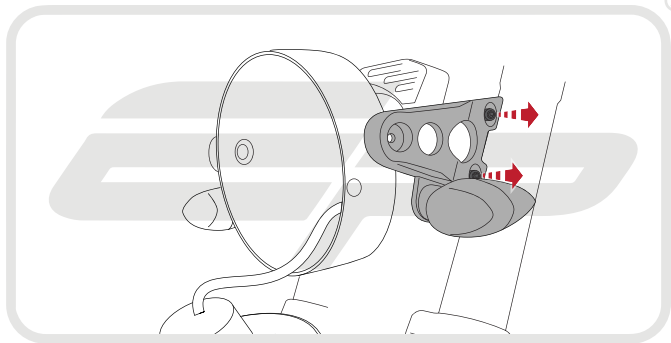

### Kit Contents

- |                                    |                                                   |
|------------------------------------|---------------------------------------------------|
| <b>A</b> 1 x Headlight Guard       | <b>E</b> 4 x M4 Washers                           |
| <b>B</b> 1 x RH Bracket            | <b>F</b> 4 x M4 - 8 Button Screws                 |
| <b>C</b> 1 x LH Bracket            | <b>G</b> 4 x M6 - 30 Button Screws (USA use Only) |
| <b>D</b> 4 x M6 - 10 Button Screws | <b>H</b> 4 x Mounting Spacers (USA use Only)      |

UNCLIP PULL 

**EVOTECH**<sup>®</sup>  
P E R F O R M A N C E

Caution

USA Fitting skip to  
Stage 8

Caution

USA Fitting ONLY

Caution

USA Fitting ONLY