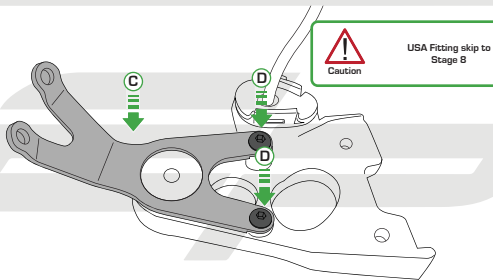

### Kit Contents

- |                                    |                                                   |
|------------------------------------|---------------------------------------------------|
| <b>A</b> 1 x Headlight Guard       | <b>E</b> 4 x M4 Washers                           |
| <b>B</b> 1 x RH Bracket            | <b>F</b> 4 x M4 - 8 Button Screws                 |
| <b>C</b> 1 x LH Bracket            | <b>G</b> 4 x M6 - 30 Button Screws (USA use Only) |
| <b>D</b> 4 x M6 - 10 Button Screws | <b>H</b> 4 x Mounting Spacers (USA use Only)      |

UNCLIP PULL 

**EVOTECH**<sup>®</sup>  
P E R F O R M A N C E

Caution

USA Fitting skip to  
Stage 8

Caution

USA Fitting ONLY

Caution

USA Fitting ONLY