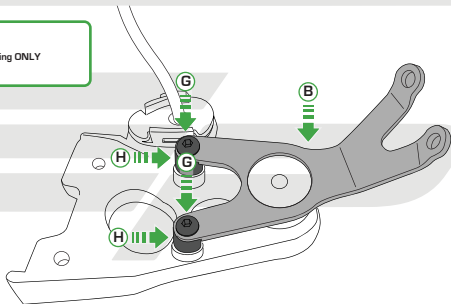

### Kit Contents

- |                                    |                                                   |
|------------------------------------|---------------------------------------------------|
| <b>A</b> 1 x Headlight Guard       | <b>E</b> 4 x M4 Washers                           |
| <b>B</b> 1 x RH Bracket            | <b>F</b> 4 x M4 - 8 Button Screws                 |
| <b>C</b> 1 x LH Bracket            | <b>G</b> 4 x M6 - 30 Button Screws (USA use Only) |
| <b>D</b> 4 x M6 - 10 Button Screws | <b>H</b> 4 x Mounting Spacers (USA use Only)      |

UNCLIP PULL 

**EVOTECH**<sup>®</sup>  
P E R F O R M A N C E

Caution

USA Fitting skip to  
Stage 8

Caution

USA Fitting ONLY

Caution

USA Fitting ONLY