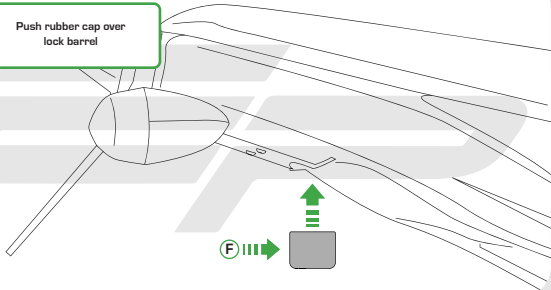

EVOTECH[®]
P E R F O R M A N C E

EVOTECH[®]
P E R F O R M A N C E

EVOTECH[®]
P E R F O R M A N C E

Caution

Ensure wires sit neatly in the groove between plates so they do not get trapped when tightening

EVOTECH[®]
P E R F O R M A N C E

EVOTECH[®]
P E R F O R M A N C E

EVOTECH[®]
P E R F O R M A N C E

Reverse Stages

4, 3, 2, 1

Caution

Push rubber cap over
lock barrel

Reflector Bracket Installation

EVOTECH[®]
P E R F O R M A N C E

ESSENTIAL CHECKS

After installation of your tail tidy ensure that the licence plate does not contact the rear tyre when suspension is fully compressed.

Ensure all electrics including indicators, tail light, brake light and licence plate light lights are working correctly before riding the motorcycle.