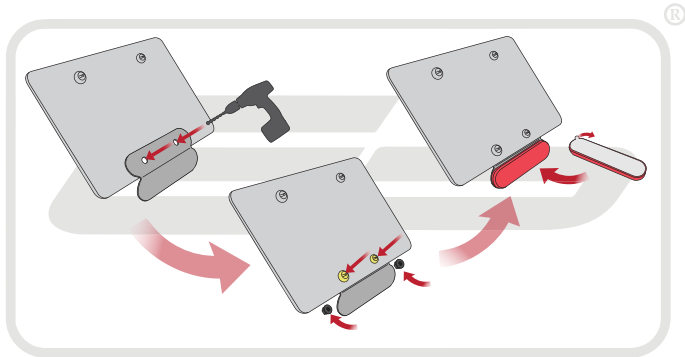

EVOTECH[®]
P E R F O R M A N C E

EVOTECH[®]
P E R F O R M A N C E

EVOTECH[®]
P E R F O R M A N C E

Caution

Ensure wires sit neatly in the groove between plates so they do not get trapped when tightening

EVOTECH[®]
P E R F O R M A N C E

EVOTECH[®]
P E R F O R M A N C E

EVOTECH[®]
P E R F O R M A N C E

Reverse Stages

4, 3, 2, 1

Caution

Push rubber cap over
lock barrel

Reflector Bracket Installation

EVOTECH[®]
P E R F O R M A N C E

ESSENTIAL CHECKS

After installation of your tail tidy ensure that the licence plate does not contact the rear tyre when suspension is fully compressed.

Ensure all electrics including indicators, tail light, brake light and licence plate light lights are working correctly before riding the motorcycle.