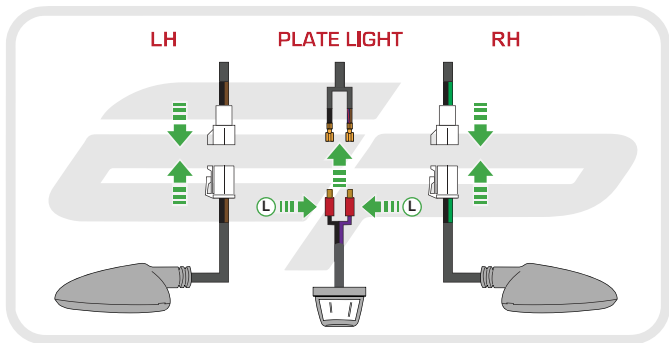

EVOTECH[®]
P E R F O R M A N C E

EVOTECH[®]
P E R F O R M A N C E

EVOTECH[®]
P E R F O R M A N C E

Caution

Ensure wires sit neatly in the groove between plates so they do not get trapped when tightening

EVOTECH[®]
P E R F O R M A N C E

EVOTECH[®]
P E R F O R M A N C E

EVOTECH[®]
P E R F O R M A N C E

Reverse Stages

4, 3, 2, 1

Caution

Push rubber cap over
lock barrel

Reflector Bracket Installation

EVOTECH[®]
P E R F O R M A N C E

ESSENTIAL CHECKS

After installation of your tail tidy ensure that the licence plate does not contact the rear tyre when suspension is fully compressed.

Ensure all electrics including indicators, tail light, brake light and licence plate light lights are working correctly before riding the motorcycle.